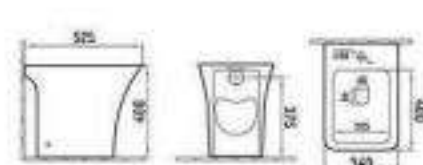

C000-B2971BD
Bidet
Size: 525x340x400mm