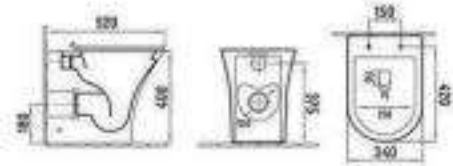

C000-2970
Washdown two-piece toilet
Size: 650x340x770mm
S-trap: 250mm Routing-in
P-trap: 180mm Routing-in

C000-LB2970B
Back to wall toilet
Size: 520x340x400mm
P-trap: 180mm Routing-in

C000-B2970
Wall-hung toilet
Size: 485x390x360mm
P-trap: 180mm Routing-in