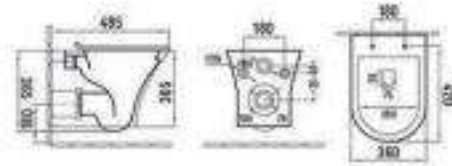

C000-2970
Washdown two-piece toilet
Size: 650x340x770mm
S-trap: 250mm Routing-in
P-trap: 180mm Routing-in

C000-LB2970B
Back to wall toilet
Size: 520x340x400mm
P-trap: 180mm Routing-in

C000-B2970
Wall-hung toilet
Size: 485x390x360mm
P-trap: 180mm Routing-in