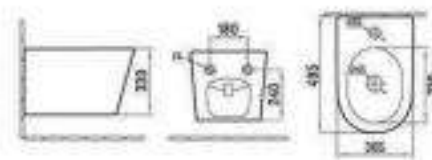

TIMELESS

The minimalist style has a high standard for colors and materials. Minimalist fashion style displays more individuality and it has become the basic element of interior design.