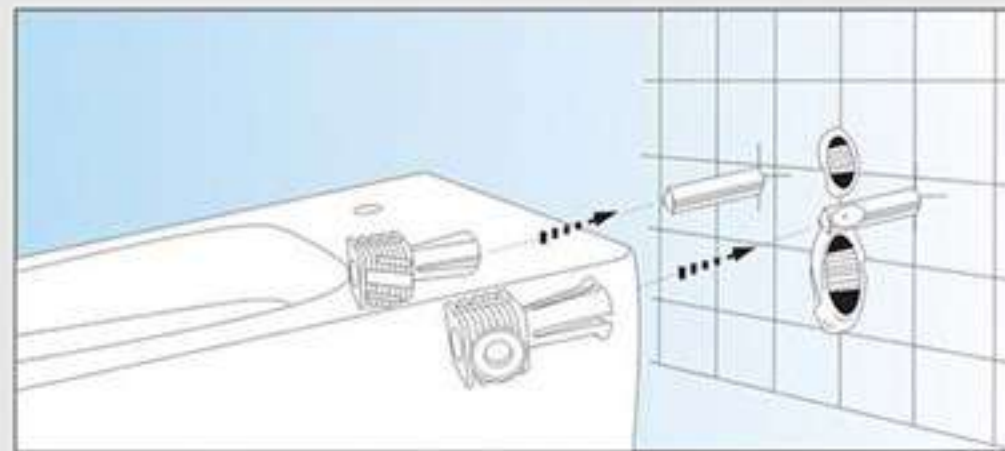

配件安装指南

FIXING INSTALLATION MANUAL

▶ 1.5件配件: 图示A、B、C、D、E。
Five accessories: Part A, B, C, D, E;

▶ 2.如图示, 将B旋入螺丝杆上。
Fix the Part B into the screw as the above picture;

▶ 3.将C套入挂便器的安装孔上。
Put Part C into the installing hole on the pan;