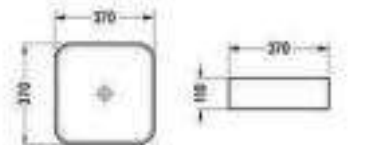

ART

BASIN SERIES

C000-7050D 415x415x135mm

C000-7050MLG 480x370x130mm

C000-78537C(37) 370x370x110mm

C000-78537C(50)MQH 500x370x110mm

C000-78537C(60) 600x370x110mm

C000-78330DMB 600x380x122mm