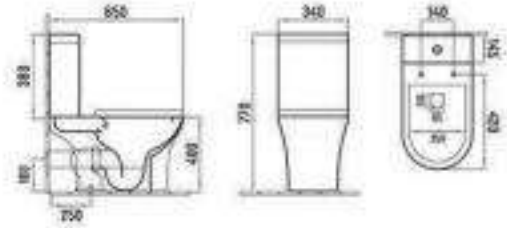

C000-2970
Washdown two-piece toilet
Size: 650x340x770mm
S-trap: 250mm Routing-in
P-trap: 180mm Routing-in

C000-LB2970B
Back to wall toilet
Size: 520x340x400mm
P-trap: 180mm Routing-in

C000-B2970
Wall-hung toilet
Size: 485x390x360mm
P-trap: 180mm Routing-in