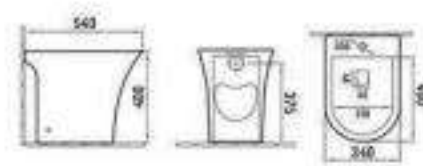

C000-B2970BD
Bidet
Size: 540x340x420mm