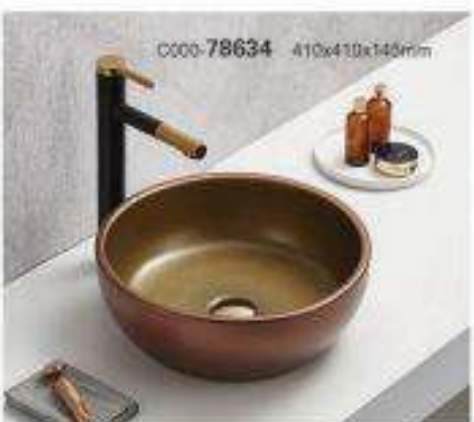

Every element is a highlight in itself

Together with the tonal contrast, the light and shade variation of space draws the outline of the conflict between traditional and modern, flaunting a scroll painting of sanitary life, using a unique way to explain its unique understanding of sanitary life.