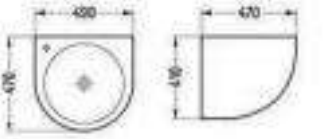

500P
Wall-hung basin
Size: 370x410x450mm
Fitting to wall with back

500F
Wall-hung basin
Size: 450x470x410mm
Fitting to wall with back