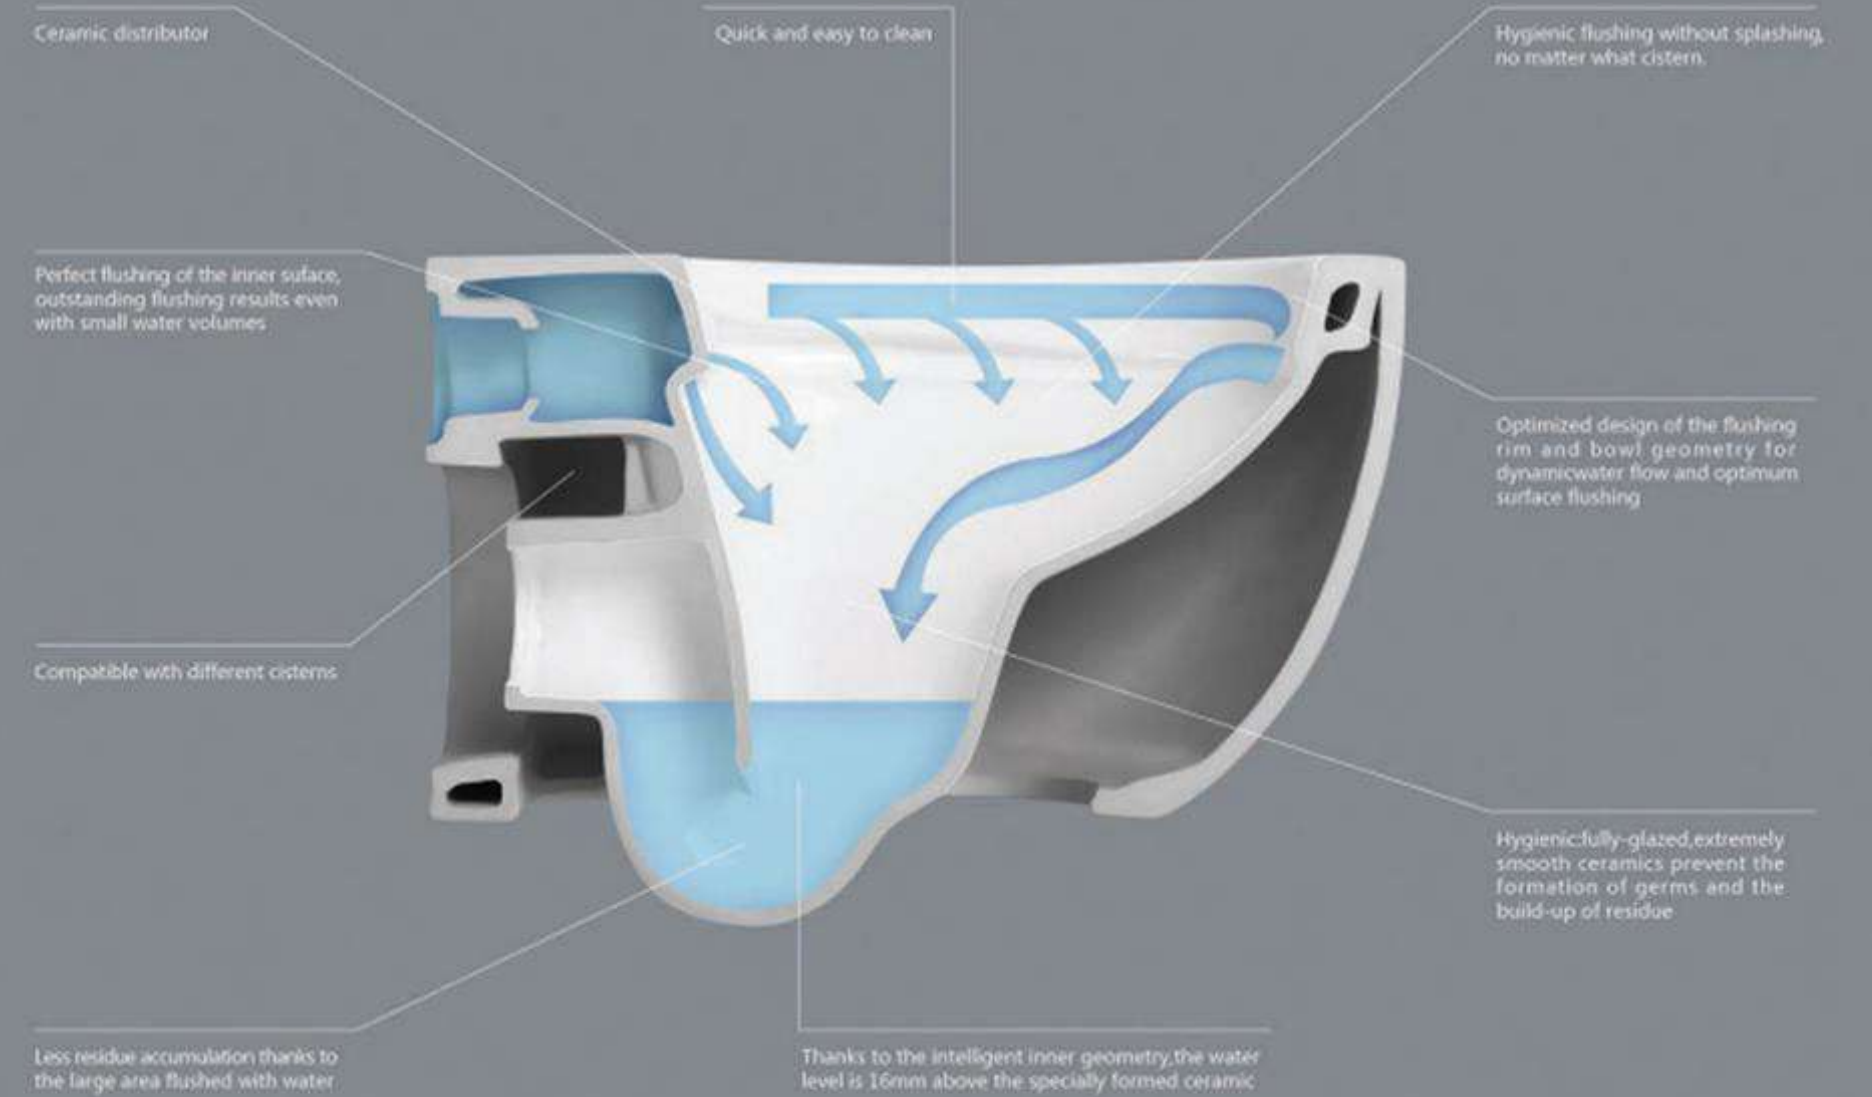

SERIES

TIMELESS DESIGN

Try every means to perform evolution and display definiteness, feel happy life while you are enjoying what you have.

Rimless

Innovative flushing technology

Glittering self-cleaning glaze

Verde glittering glaze has the crystal cleaning advantages, the first-class quality material, as well as the industry-leading formula fully ensures the high compactness of the glaze and the cleaning crystallization. As dirt and water will not stain, the glaze is superior in the cleaning property, thus cleaning becomes easier.

Large pipeline3S Flushing

The completely new 50mm large draining pipeline of Stratoz toilet enables dirt to easily pass through. Meanwhile, the pipeline glazing technology is used, which greatly improves the draining and flushing effects of the toilet, effectively solves many problems such as blocking, cracking, leakage.