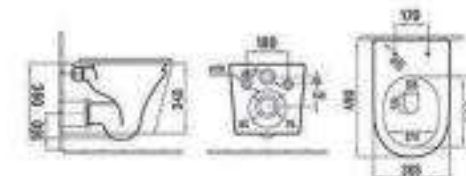

C000-A2330
Washdown two-piece toilet
Size: 610x370x760mm
S-trap: 250mm Rounding-in
P-trap: 180mm Rounding-in

C000-B2330MB
Wall-hung toilet
Size: 490x365x360mm
P-trap: 180mm Rounding-in

TIMELESS

The minimalist style has a high standard for colors and materials. Minimalist fashion style displays more individuality and it has become the basic element of interior design.