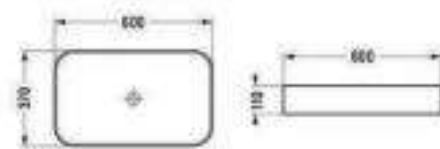

ART

BASIN SERIES

C000-7050D 415x415x135mm

C000-7050MLG 480x370x130mm

C000-78537C(37) 370x370x110mm

C000-78537C(50)MQH 500x370x110mm

C000-78537C(60) 600x370x110mm

C000-78330DMB 600x380x122mm