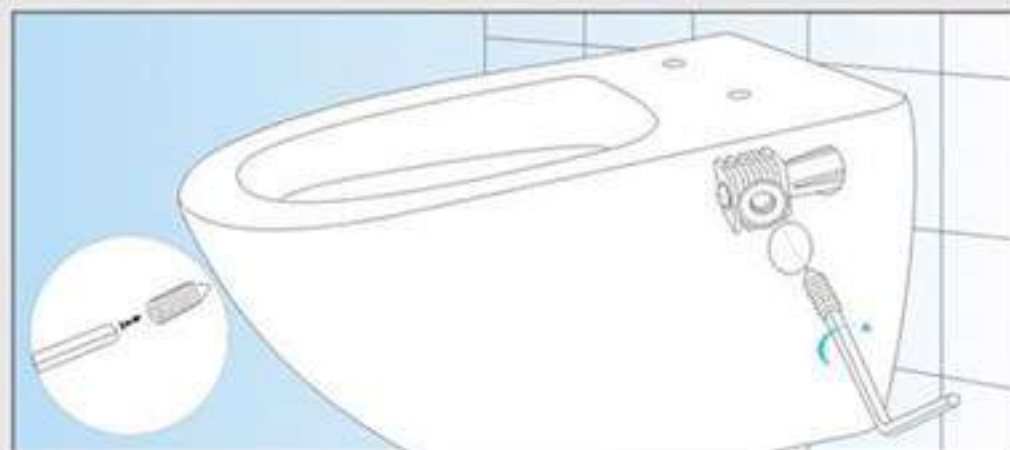

配件安装指南

FIXING INSTALLATION MANUAL

▶ 1.5件配件: 图示A、B、C、D、E。
Five accessories: Part A, B, C, D, E;

▶ 2.如图示, 将B旋入螺丝杆上。
Fix the Part B into the screw as the above picture;

▶ 3.将C套入挂便器的安装孔上。
Put Part C into the installing hole on the pan;

▶ 4.将B套入C中。
Insert the Part C into Part B;

▶ 5.把D旋入C的螺丝孔上, 用A来使其固定在安装孔上!
Fix Part D into the hole on Part C by tool Part A;

▶ 6.将E嵌入侧孔, 使其美观。
Cover Part E on the hole of the pan

挂便器与挂妇洗器安装说明书

Installation instructions for wall-hung toilet and wall-hung bidet