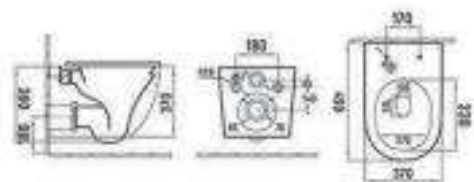

Wall-hung toilet
Size: 490x370x370mm
P-trap: 180mm Rounding-in

Wall-hung bidet
Size: 480x360x360mm
Fixing to wall with back