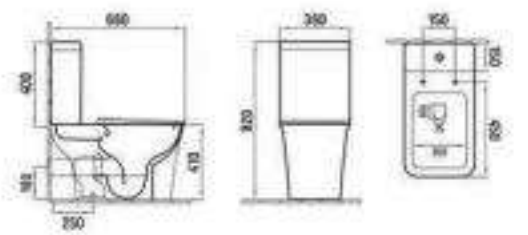

C000-LB2971B
Back to wall toilet
Size: 520x340x400mm
P-trap: 180mm Routing-in

C000-B2971
Wall-hung toilet
Size: 490x340x360mm
P-trap: 180mm Routing-in

C000-B2971BD
Bidet
Size: 525x340x400mm

C000-2973
Washdown two-piece toilet
Size: 660x350x820mm
S-trap: 250mm Routing-in
P-trap: 180mm Routing-in