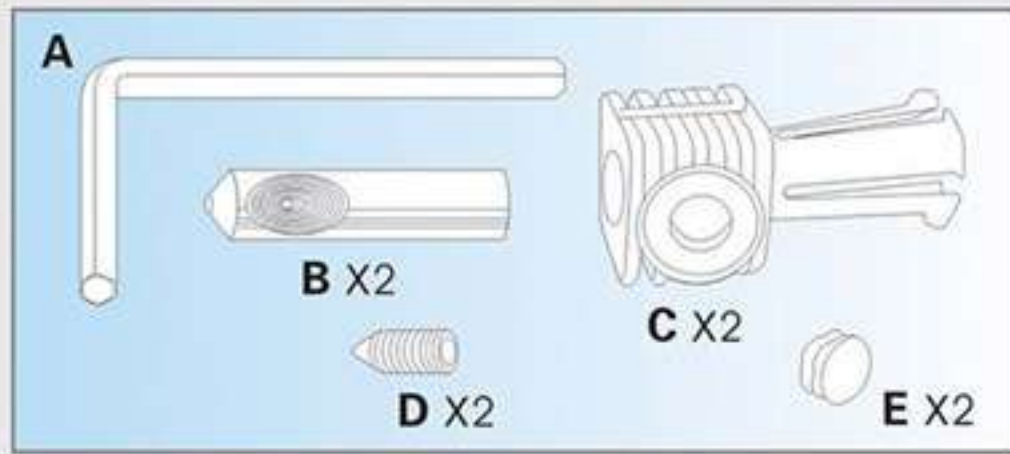

配件安装指南

FIXING INSTALLATION MANUAL

▶ 1.5件配件: 图示A、B、C、D、E。
Five accessories: Part A, B, C, D, E;