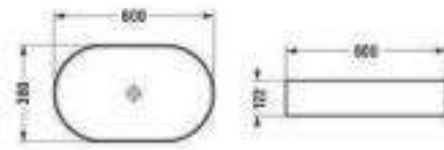

ART

BASIN SERIES

C000-7050D 415x415x135mm

C000-7050MLG 480x370x130mm

C000-78537C(37) 370x370x110mm

C000-78537C(50)MQH 500x370x110mm

C000-78537C(60) 600x370x110mm

C000-78330DMB 600x380x122mm