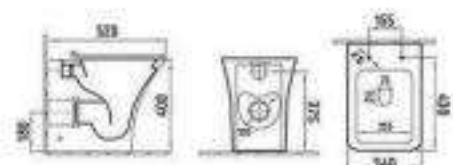

C000-LB2971B
Back to wall toilet
Size: 520x340x400mm
P-trap: 180mm Routing-in