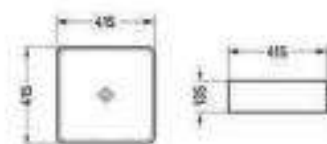

ART

BASIN SERIES

C000-7050D 415x415x135mm

C000-7050MLG 480x370x130mm

C000-78537C(37) 370x370x110mm

C000-78537C(50)MQH 500x370x110mm

C000-78537C(60) 600x370x110mm

C000-78330DMB 600x380x122mm