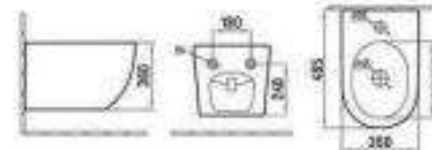

Wall-hung toilet
Size: 490x370x370mm
P-trap: 180mm Rounding-in

Wall-hung bidet
Size: 480x360x360mm
Fixing to wall with back