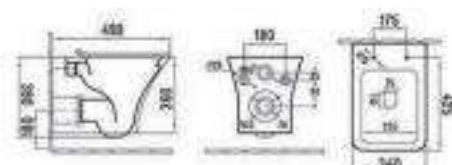

C000-B2971
Wall-hung toilet
Size: 490x340x360mm
P-trap: 180mm Routing-in