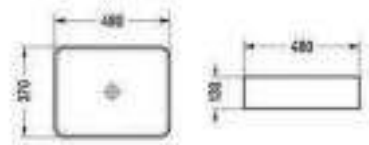

ART

BASIN SERIES

C000-7050D 415x415x135mm

C000-7050MLG 480x370x130mm

C000-78537C(37) 370x370x110mm

C000-78537C(50)MQH 500x370x110mm

C000-78537C(60) 600x370x110mm

C000-78330DMB 600x380x122mm