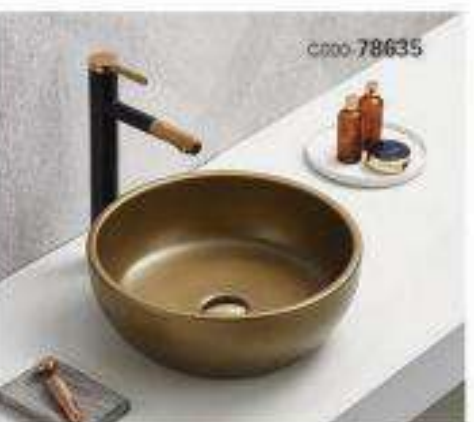

Every element is a highlight in itself

Together with the tonal contrast, the light and shade variation of space draws the outline of the conflict between traditional and modern, flaunting a scroll painting of sanitary life, using a unique way to explain its unique understanding of sanitary life.