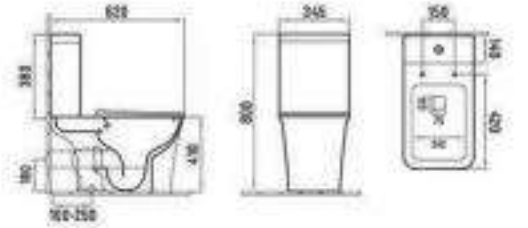

C000-2971
Washdown two-piece toilet
Size: 600x340x770mm
S-trap: 250mm Routing-in
P-trap: 180mm Routing-in