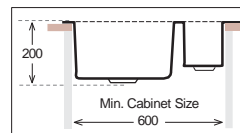

Bowl Size | 345 mm x 430 mm
Sink Depth | 155 mm x 290 mm
Finishing | Granite