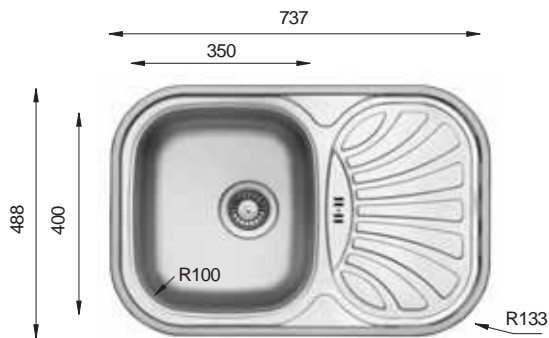

GA 480.480

Bowl Size	400 mm x 350 mm	
Thickness	0.50 mm	0.60 mm
Sink Depth	155 mm	165 mm
Finishing	Satin / Linen	Satin / Linen

GALANT Series

GA 737.488

Bowl Size	350 mm x 400 mm	
Thickness	0.60 mm	0.70 mm
Sink Depth	180 mm	190 mm
Finishing	Satin / Linen	Polished

GA 737.488 W

Bowl Size	350 mm x 400 mm	
Thickness	0.60 mm	0.70 mm
Sink Depth	180 mm	190 mm
Finishing	Satin / Linen	Polished

Ideal Accessories

FAVORITE Series

FA 490

Bowl Size	Ø 370 mm		
Thickness	0.50 mm	0.60 mm	0.70 mm
Sink Depth	170 mm	180 mm	190 mm
Finishing	Satin	Satin / Linen	Polished