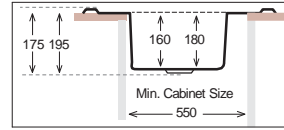

CO 777.488

(Monoblock)

Bowl Size	350 mm x 400 mm	
Thickness	0.60 mm	0.70 mm
Sink Depth	175 mm	195 mm
Finishing	Satin / Linen	Polished / Linen

COMFORT Series

CO 777.488 W

(Monoblock)

Bowl Size	350 mm x 400 mm
Thickness	0.60 mm 0.70 mm
Sink Depth	175 mm 195 mm
Finishing	Satin / Linen Polished / Linen