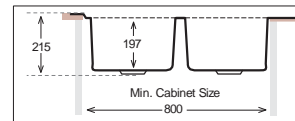

Bowl Size | 340 mm x 400 mm
340 mm x 400 mm
Thickness | 0.80 mm
Sink Depth | 215 mm
Finishing | Polished