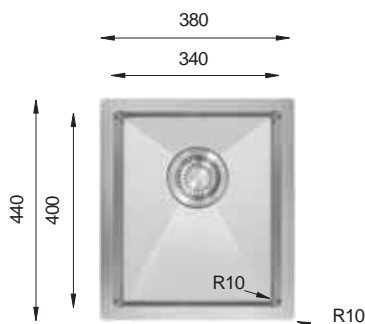

Ideal Accessories

FIVELINE Series R5

FVL 400

HANDMADE

Bowl Size	400 mm x 400 mm
Thickness	1.2 mm
Sink Depth	203 mm
Finishing	Polished

FVL 500

HANDMADE

Bowl Size	500 mm x 400 mm
Thickness	1.2 mm
Sink Depth	203 mm
Finishing	Polished

FIVELINE Series

FVL 450.505

HANDMADE

Bowl Size | 400 mm x 400 mm
 Thickness | 1.2 mm
 Sink Depth | 203 mm
 Finishing | Polished

FVL 550.505

HANDMADE

Bowl Size | 500 mm x 400 mm
 Thickness | 1.2 mm
 Sink Depth | 203 mm
 Finishing | Polished

Ideal Accessories

TENLINE Series R10

TNL 340

HANDMADE

Bowl Size	340 mm x 400 mm			
Thickness	1 mm	1.2 mm	1.2 mm	1.5 mm
Sink Depth	195 mm	203 mm	228 mm	254 mm
Finishing	Polished	Polished	Polished	Polished

TNL 400

HANDMADE

Bowl Size	400 mm x 400 mm			
Thickness	1 mm	1.2 mm	1.2 mm	1.5 mm
Sink Depth	195 mm	203 mm	228 mm	254 mm
Finishing	Polished	Polished	Polished	Polished

TNL 450

HANDMADE

Bowl Size	450 mm x 400 mm			
Thickness	1 mm	1.2 mm	1.2 mm	1.5 mm
Sink Depth	195 mm	203 mm	228 mm	254 mm
Finishing	Polished	Polished	Polished	Polished