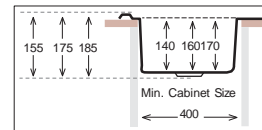

LINES Series

LN 1000.500

(Monoblock)

Bowl Size	450 mm x 400 mm
Thickness	0.60 mm 0.70 mm
Sink Depth	185 mm 195 mm
Finishing	Satin Polished

LN 1000.500.15

(Monoblock / Welded)

Bowl Size	340 mm x 420 mm	170 mm x 320 mm
Thickness	0.70 mm	0.70 mm (Welded)
Sink Depth	190 mm	200 mm
Finishing	Polished	Polished

LN 1160.500.20

Bowl Size	340 mm x 420 mm	340 mm x 420 mm
Thickness	0.70 mm	
Sink Depth	200 mm	
Finishing	Polished	

Ideal Accessories

HYPNOS SELECTION Series

HS 860.500

Bowl Size	350 mm x 400 mm		
Thickness	0.50 mm	0.60 mm	0.70 mm
Sink Depth	155 mm	175 mm	185 mm
Finishing	Satin	Polished / Linen	Polished