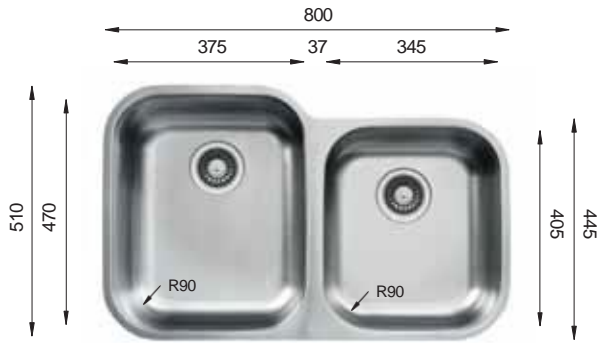

UNDERMOUNT Series

MN 375.60.40

Monoblock

Bowl Size	375 mm x 470 mm
	345 mm x 405 mm
Thickness	1 mm | 1.2 mm
Sink Depth	228 mm | 240 mm
Finishing	Polished | Polished