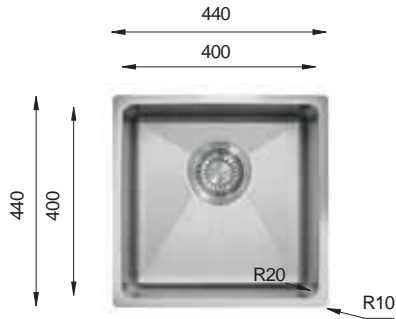

MU 450.50.50

PRESS SINKS

Bowl Size	400 mm x 450 mm
Thickness	400 mm x 450 mm
Sink Depth	1 mm 1.2 mm
Finishing	Polished Polished

Ideal Accessories

MICRO X Series R20

MX 200

PRESS SINKS

Bowl Size	200 mm x 400 mm
Thickness	1 mm
Sink Depth	153 mm
Finishing	Polished

MX 340

PRESS SINKS

Bowl Size	340 mm x 400 mm
Thickness	1 mm
Sink Depth	215 mm
Finishing	Polished

MICRO X Series R20

MX 341

PRESS SINKS

Bowl Size | 400 mm x 340 mm
 Thickness | 1 mm
 Sink Depth | 215 mm
 Finishing | Polished

MX 400

PRESS SINKS

Bowl Size | 400 mm x 400 mm
 Thickness | 1 mm
 Sink Depth | 215 mm
 Finishing | Polished

Ideal Accessories

MICRO MASTER Series R20

MM 460.495

PRESS SINKS

Bowl Size	400 mm x 360 mm
Thickness	0.80 mm 1 mm
Sink Depth	190 mm 215 mm
Finishing	Polished Polished