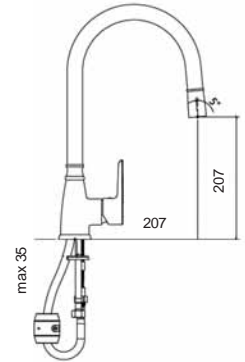

SERENAD
Granite Faucet