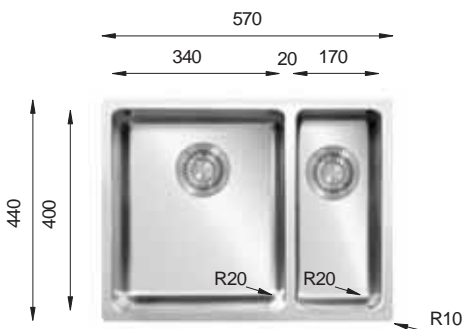

Bowl Size | 340 mm x 400 mm
| 170 mm x 400 mm
Thickness | 1 mm | 1.2 mm
Sink Depth | 215 mm | 228 mm
Finishing | Polished | Polished