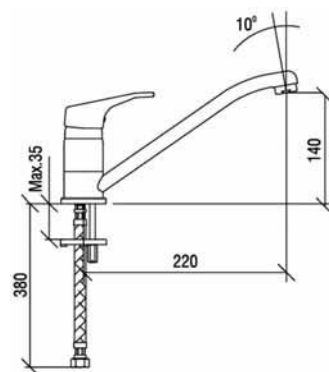

FAUCET Series

BELLA

STAINLESS
STEEL

SERENAD

STAINLESS
STEEL

BANDO

STAINLESS
STEEL