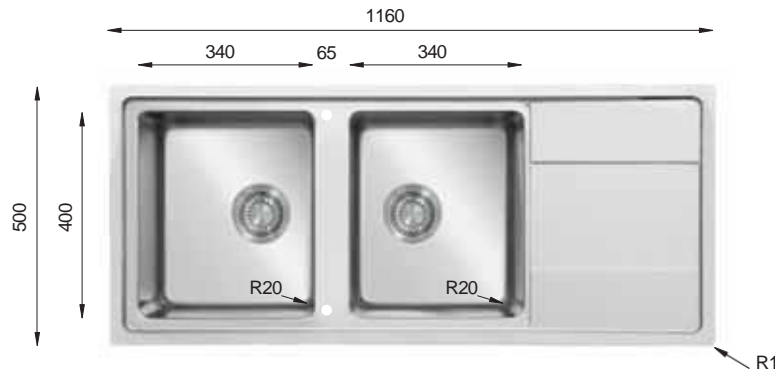

MICRO FLAT Series R20

MF 1160.500.20

PRESS SINKS

Bowl Size | 340 mm x 400 mm
 340 mm x 400 mm
 Thickness | 1 mm
 Sink Depth | 240 mm
 Finishing | Polished

MF2 1160.500.20

PRESS SINKS

Bowl Size | 340 mm x 400 mm
 340 mm x 400 mm
 Thickness | 1 mm
 Sink Depth | 240 mm
 Finishing | Polished