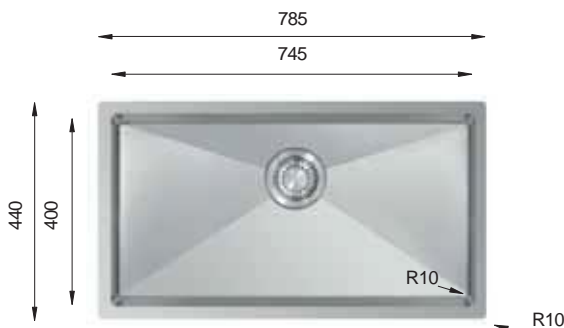

HANDMADE

Bowl Size	400 mm x 400 mm			
Thickness	1 mm	1.2 mm	1.2 mm	1.5 mm
Sink Depth	195 mm	203 mm	228 mm	254 mm
Finishing	Polished	Polished	Polished	Polished

TNL 450

HANDMADE

Bowl Size	450 mm x 400 mm			
Thickness	1 mm	1.2 mm	1.2 mm	1.5 mm
Sink Depth	195 mm	203 mm	228 mm	254 mm
Finishing	Polished	Polished	Polished	Polished

TENLINE Series R10

TNL 500

HANDMADE

Bowl Size	500 mm x 400 mm			
Thickness	1 mm	1.2 mm	1.2 mm	1.5 mm
Sink Depth	195 mm	203 mm	228 mm	254 mm
Finishing	Polished	Polished	Polished	Polished

TNL 550

HANDMADE

Bowl Size	550 mm x 400 mm			
Thickness	1 mm	1.2 mm	1.2 mm	1.5 mm
Sink Depth	195 mm	203 mm	228 mm	254 mm
Finishing	Polished	Polished	Polished	Polished

TNL 745

HANDMADE

Bowl Size	745 mm x 400 mm		
Thickness	1.2 mm	1.2 mm	1.5 mm
Sink Depth	203 mm	228 mm	254 mm
Finishing	Polished	Polished	Polished

TNL 800

HANDMADE

Bowl Size	800 mm x 400 mm		
Thickness	1.2 mm	1.2 mm	1.5 mm
Sink Depth	203 mm	228 mm	254 mm
Finishing	Polished	Polished	Polished

Ideal Accessories

TENLINE Series R10

TNL 450.505

HANDMADE

Bowl Size	400 mm x 400 mm
Thickness	1 mm 1.2 mm
Sink Depth	195 mm 203 mm
Finishing	Polished Polished

TNL 550.505

HANDMADE

Bowl Size	500 mm x 400 mm
Thickness	1 mm 1.2 mm
Sink Depth	195 mm 203 mm
Finishing	Polished Polished