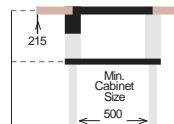

Bowl Size	450 mm x 400 mm		
Thickness	1 mm		
Sink Depth	215 mm		
Finishing	Polished