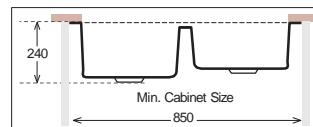

Ideal Accessories

UNDERMOUNT Series

D 340 / R50

Bowl Size	340 mm x 400 mm		
Thickness	0.80 mm	1 mm	1.2 mm
Sink Depth	190 mm	203 mm	228 mm
Finishing	Polished	Polished	Polished

D 400 / R50

Bowl Size	400 mm x 400 mm		
Thickness	0.80 mm	1 mm	1 mm
Sink Depth	190 mm	203 mm	228 mm
Finishing	Polished	Polished	Polished