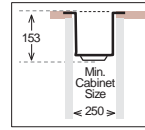

ME 171

PRESS SINKS

Bowl Size	170 mm x 400 mm		
Thickness	0.80 mm	1 mm	1.2 mm
Sink Depth	153 mm	153 mm	153 mm
Finishing	Polished	Polished	Polished

MICRO Series R20

ME 172

PRESS SINKS

Bowl Size	170 mm x 400 mm		
Thickness	0.80 mm	1 mm	1.2 mm
Sink Depth	153 mm	153 mm	153 mm
Finishing	Polished	Polished	Polished