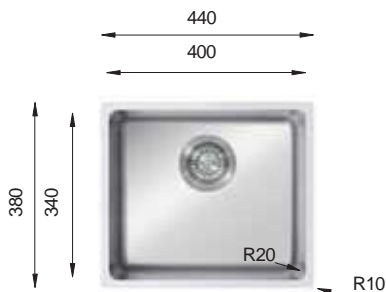

ME 341

PRESS SINKS