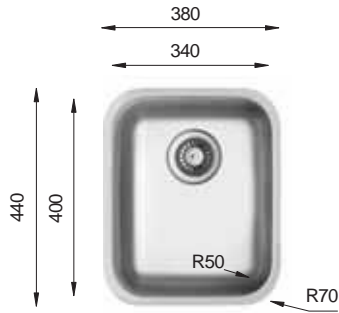

UNDERMOUNT Series

D 340 / R50

Bowl Size	340 mm x 400 mm		
Thickness	0.80 mm	1 mm	1.2 mm
Sink Depth	190 mm	203 mm	228 mm
Finishing	Polished	Polished	Polished