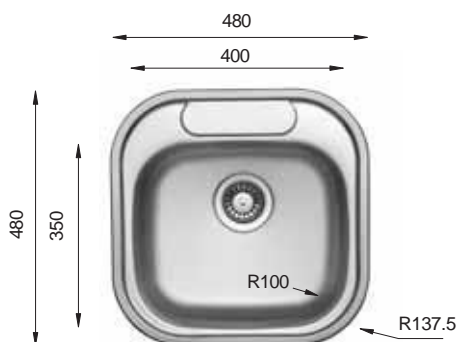

CO 480.480

Inset Min.Cabinet Size

Bowl Size	400 mm x 350 mm	
Thickness	0.60 mm	0.70 mm
Sink Depth	180 mm	190 mm
Finishing	Satin / Linen	Polished / Linen