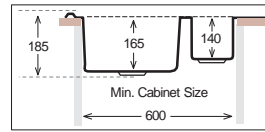

Bowl Size | 350 mm x 400 mm
Thickness | 160 mm x 300 mm
Sink Depth | 0.60 mm
Finishing | 185 mm
Satin / Linen