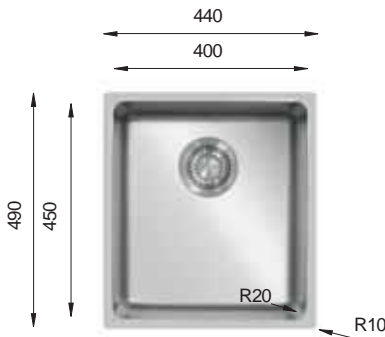

ME 341

PRESS SINKS

Bowl Size	400 mm x 340 mm		
Thickness	0.80 mm	1 mm	1.2 mm
Sink Depth	197 mm	215 mm	228 mm
Finishing	Polished	Polished	Polished

Ideal Accessories

MICRO Series R20

ME 361

PRESS SINKS

Bowl Size	400 mm x 360 mm
Thickness	0.80 mm 1 mm 1.2 mm
Sink Depth	197 mm 215 mm 228 mm
Finishing	Polished Polished Polished

ME 400

PRESS SINKS

Bowl Size	400 mm x 400 mm
Thickness	0.80 mm 1 mm 1.2 mm
Sink Depth	197 mm 215 mm 228 mm
Finishing	Polished Polished Polished

ME 450

PRESS SINKS

Bowl Size	400 mm x 450 mm
Thickness	0.80 mm 1 mm 1.2 mm
Sink Depth	197 mm 215 mm 228 mm
Finishing	Polished Polished Polished