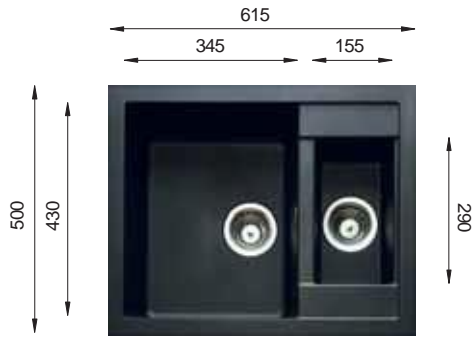

GRANITE Series

ULS 615.500.15

Bowl Size | 345 mm x 430 mm
Sink Depth | 155 mm x 290 mm
Finishing | Granite