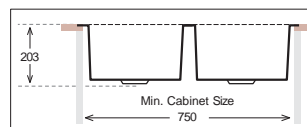

Bronze

Titanium

Bowl Size | 550 mm x 400 mm
Thickness | 1.2 mm
Sink Depth | 203 mm
Finishing | Polished

colorX 340.70.30

HANDMADE

Gold

Bronze

Titanium

Bowl Size | 340 mm x 400 mm
170 mm x 400 mm
Thickness | 1.2 mm
Sink Depth | 203 mm
Finishing | Polished

colorX 340.50.50

HANDMADE

Gold

Bronze

Titanium

Bowl Size | 340 mm x 400 mm
340 mm x 400 mm
Thickness | 1.2 mm
Sink Depth | 203 mm
Finishing | Polished