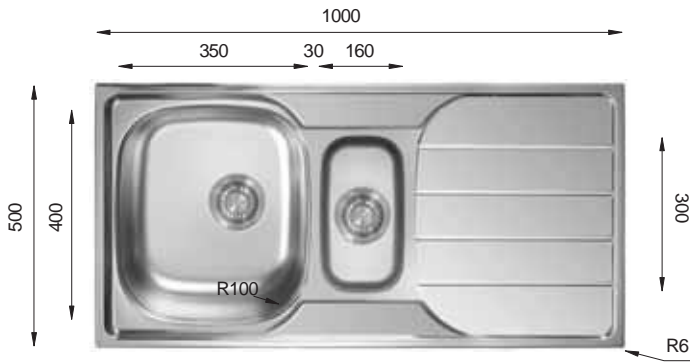

ROSE'S Series

RS 1000.500.15

Bowl Size | 350 mm x 400 mm
Thickness | 160 mm x 300 mm
Sink Depth | 0.60 mm
Finishing | 185 mm
Satin / Linen