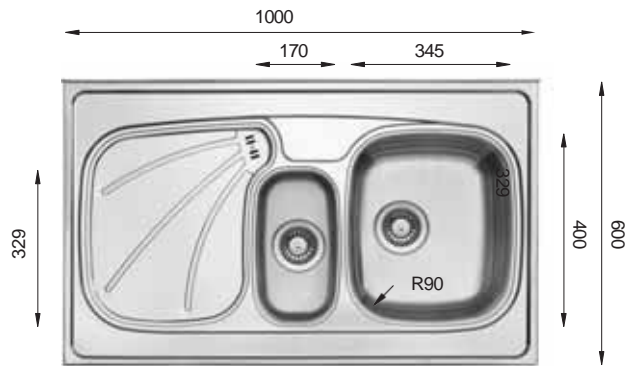

WIDE Series

W 1160.500.18 W

Bowl Size 328 mm x 348 mm
345 mm x 400 mm
Thickness 0.70 mm
Sink Depth 200 mm
Finishing Polished / Linen

W 1000.600.15 W

Bowl Size 170 mm x 329 mm
345 mm x 400 mm
Thickness 0.70 mm
Sink Depth 200 mm
Finishing Polished / Linen