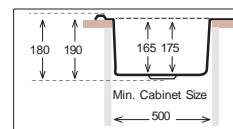

Bowl Size	Ø 390 mm	
Thickness	0.60 mm	0.70 mm
Sink Depth	180 mm	190 mm
Finishing	Satin / Linen	Polished / Linen