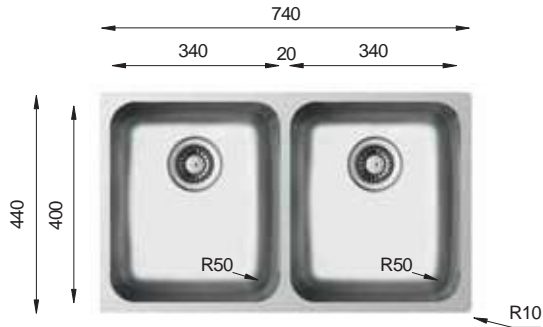

UNDERMOUNT Series

D 340.50.50 / R50

Bowl Size	340 mm x 400 mm	340 mm x 400 mm	
Thickness	0.80 mm	1 mm	1.2 mm
Sink Depth	190 mm	203 mm	228 mm
Finishing	Polished	Polished	Polished