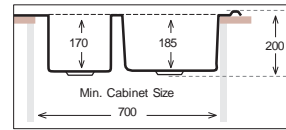

Bowl Size 328 mm x 348 mm
345 mm x 400 mm
Thickness 0.70 mm
Sink Depth 200 mm
Finishing Polished / Linen