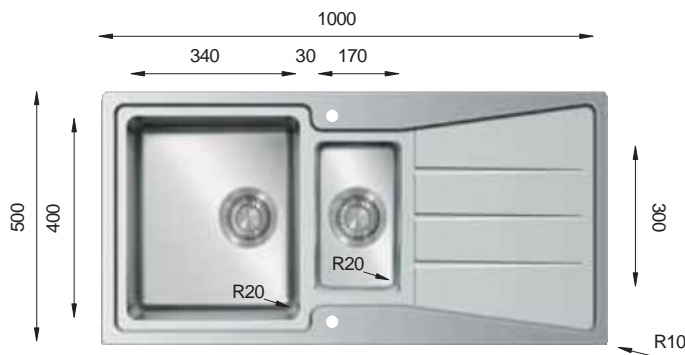

MARLIN Series

MA 1000.500.15

PRESS SINKS

Bowl Size | 340 mm x 400 mm
 170 mm x 300 mm
 Thickness | 1 mm
 Sink Depth | 240 mm
 Finishing | Polished

MA 1160.500.20

PRESS SINKS

Bowl Size | 340 mm x 400 mm
 340 mm x 400 mm
 Thickness | 1 mm
 Sink Depth | 240 mm
 Finishing | Polished