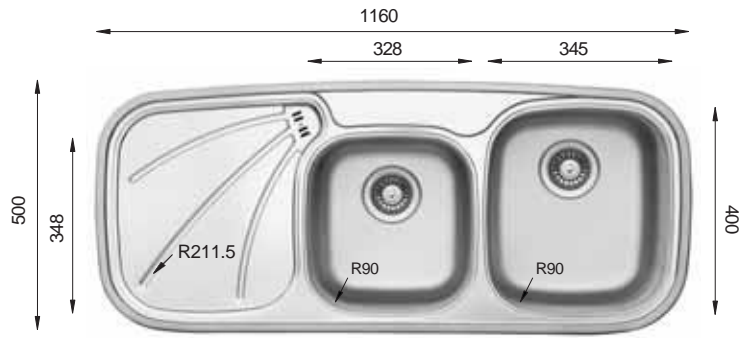

Bowl Size 345 mm x 400 mm
 170 mm x 320 mm
Thickness 0.70 mm
Sink Depth 200 mm
Finishing Polished / Linen

W 1000.500.18 W

Bowl Size 345 mm x 400 mm
 265 mm x 317 mm
Thickness 0.70 mm
Sink Depth 200 mm
Finishing Polished / Linen

WIDE Series

W 1160.500.18 W

Bowl Size 328 mm x 348 mm
345 mm x 400 mm
Thickness 0.70 mm
Sink Depth 200 mm
Finishing Polished / Linen

W 1000.600.15 W

Bowl Size 170 mm x 329 mm
345 mm x 400 mm
Thickness 0.70 mm
Sink Depth 200 mm
Finishing Polished / Linen