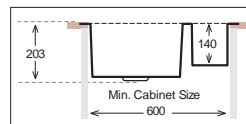

Bronze

Titanium

Bowl Size | 550 mm x 400 mm
Thickness | 1.2 mm
Sink Depth | 203 mm
Finishing | Polished

colorX 340.70.30

HANDMADE

Gold

Bronze

Titanium

Bowl Size | 340 mm x 400 mm
170 mm x 400 mm
Thickness | 1.2 mm
Sink Depth | 203 mm
Finishing | Polished

colorX 340.50.50

HANDMADE

Gold

Bronze

Titanium

Bowl Size | 340 mm x 400 mm
340 mm x 400 mm
Thickness | 1.2 mm
Sink Depth | 203 mm
Finishing | Polished