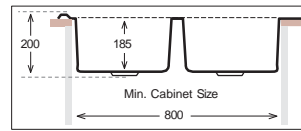

LOTUS Series

LT 915.500

Bowl Size | 556 mm x 403 mm
Thickness | 0.70 mm
Sink Depth | 200 mm
Finishing | Polished

LT 1160.500.20

Bowl Size | 340 mm x 420 mm
Thickness | 0.60 mm
Sink Depth | 200 mm
Finishing | Polished

LT 1200.600.20

Bowl Size | 340 mm x 420 mm
Thickness | 0.70 mm
Sink Depth | 200 mm
Finishing | Polished

LT 945.510

(Welded)

Bowl Size | 340 mm x 420 mm
Thickness | 0.70 mm
Sink Depth | 200 mm
Finishing | Polished / Linen