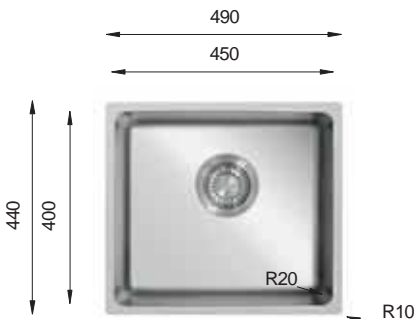

ME 451

PRESS SINKS

Bowl Size	450 mm x 400 mm
Thickness	0.80 mm | 1 mm | 1.2 mm
Sink Depth	197 mm | 215 mm | 228 mm
Finishing	Polished | Polished | Polished