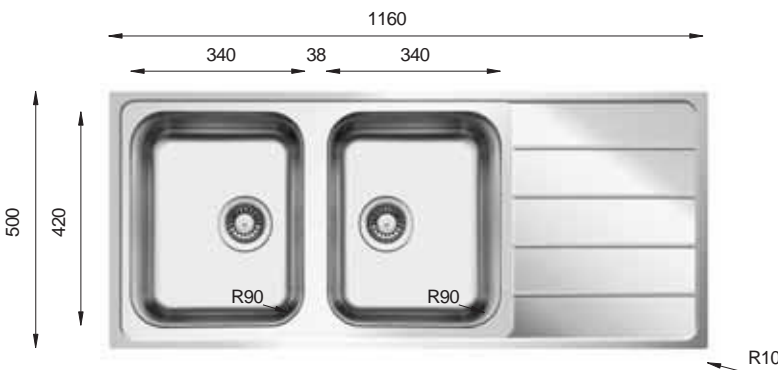

Ideal Accessories

LINES Series

LN 860.500

(Monoblock)

Bowl Size | 340 mm x 420 mm
 Thickness | 0.70 mm
 Sink Depth | 185 mm
 Finishing | Polished

LN 965.500

(Welded)

Bowl Size | 400 mm x 400 mm
 Thickness | 0.70 mm
 Sink Depth | 200 mm
 Finishing | Polished

LINES Series

LN 1000.500

(Monoblock)

Bowl Size	450 mm x 400 mm
Thickness	0.60 mm 0.70 mm
Sink Depth	185 mm 195 mm
Finishing	Satin Polished

LN 1000.500.15

(Monoblock / Welded)

Bowl Size	340 mm x 420 mm	170 mm x 320 mm
Thickness	0.70 mm	0.70 mm (Welded)
Sink Depth	190 mm	200 mm
Finishing	Polished	Polished

LN 1160.500.20

Bowl Size	340 mm x 420 mm	340 mm x 420 mm
Thickness	0.70 mm	
Sink Depth	200 mm	
Finishing	Polished	

Ideal Accessories

HYPNOS SELECTION Series

HS 860.500

Bowl Size	350 mm x 400 mm		
Thickness	0.50 mm	0.60 mm	0.70 mm
Sink Depth	155 mm	175 mm	185 mm
Finishing	Satin	Polished / Linen	Polished