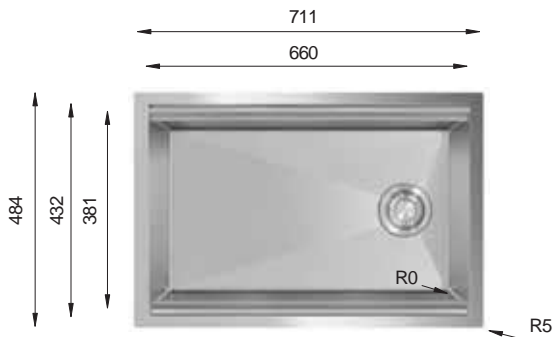

WSC 620

HANDMADE

Bowl Size	570 mm x 390 mm
Thickness	1.2 mm
Sink Depth	228 mm
Finishing	Polished

WSC 810

HANDMADE

Bowl Size	760 mm x 390 mm
Thickness	1.2 mm
Sink Depth	228 mm
Finishing	Polished

B47 CS 420 DR 420 XLC 168 S-905

Ideal Accessories

WORKSTATION Series WSS

WSS 620

HANDMADE

Bowl Size | 570 mm x 381 mm
 Thickness | 1.2 mm
 Sink Depth | 254 mm
 Finishing | Polished

WSS 711

HANDMADE

Bowl Size | 660 mm x 381 mm
 Thickness | 1.2 mm
 Sink Depth | 254 mm
 Finishing | Polished

WSS 1143

HANDMADE

Bowl Size | 1092 mm x 381 mm
 Thickness | 1.5 mm
 Sink Depth | 254 mm
 Finishing | Polished

Ideal Accessories

WORKSTATION Series WSD

WSD 580

HANDMADE

Bowl Size	520 mm x 330 mm
Thickness	1.2 mm
Sink Depth	245 mm
Finishing	Polished