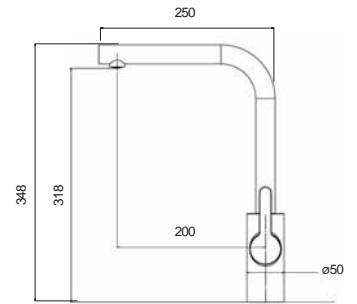

OCTAVE
Granite Faucet