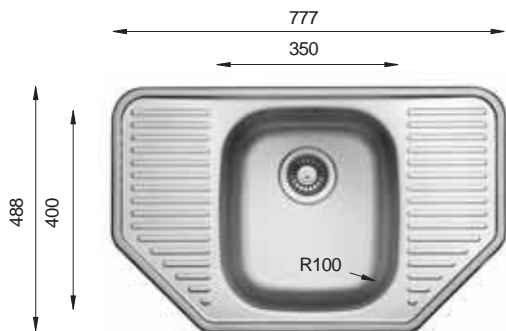

CO 777.488

(Monoblock)

Bowl Size	350 mm x 400 mm	
Thickness	0.60 mm	0.70 mm
Sink Depth	175 mm	195 mm
Finishing	Satin / Linen	Polished / Linen