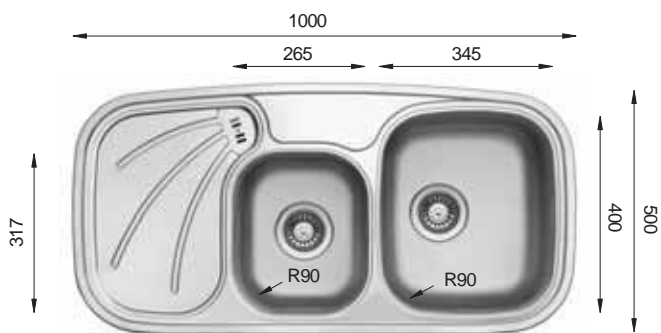

Ideal Accessories

ECLIPSE Series

EL 510

Bowl Size Ø 435 mm
 Thickness 0.70 mm
 Sink Depth 195 mm
 Finishing Polished / Linen

EL 780.500

Bowl Size 390 mm x 435 mm
 Thickness 0.70 mm
 Sink Depth 195 mm
 Finishing Polished / Linen

Ideal Accessories

SAIL'S Series

SL 1200.500.20

Bowl Size | 340 mm x 420 mm
 340 mm x 420 mm
 Thickness | 0.70 mm
 Sink Depth | 200 mm
 Finishing | Polished / Linen

Ideal Accessories

WIDE Series

W 1000.500.15 W

Bowl Size 345 mm x 400 mm
 170 mm x 320 mm
Thickness 0.70 mm
Sink Depth 200 mm
Finishing Polished / Linen

W 1000.500.18 W

Bowl Size 345 mm x 400 mm
 265 mm x 317 mm
Thickness 0.70 mm
Sink Depth 200 mm
Finishing Polished / Linen