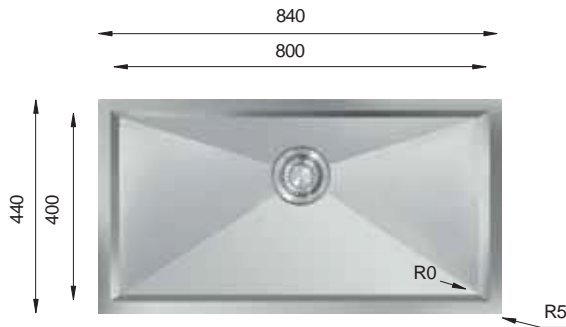

ZEROLINE Series R0

ZRL 450

HANDMADE

Bowl Size	450 mm x 400 mm			
Thickness	1 mm	1.2 mm	1.2 mm	1.5 mm
Sink Depth	195 mm	203 mm	228 mm	254 mm
Finishing	Polished	Polished	Polished	Polished

ZRL 500

HANDMADE

Bowl Size	500 mm x 400 mm			
Thickness	1 mm	1.2 mm	1.2 mm	1.5 mm
Sink Depth	195 mm	203 mm	228 mm	254 mm
Finishing	Polished	Polished	Polished	Polished

ZRL 550

HANDMADE

Bowl Size	550 mm x 400 mm			
Thickness	1 mm	1.2 mm	1.2 mm	1.5 mm
Sink Depth	195 mm	203 mm	228 mm	254 mm
Finishing	Polished	Polished	Polished	Polished

ZRL 745

HANDMADE

Bowl Size	745 mm x 400 mm		
Thickness	1.2 mm	1.2 mm	1.5 mm
Sink Depth	203 mm	228 mm	254 mm
Finishing	Polished	Polished	Polished

Ideal Accessories

ZEROLINE Series R0

ZRL 800

HANDMADE

Bowl Size	800 mm x 400 mm		
Thickness	1.2 mm	1.2 mm	1.5 mm
Sink Depth	203 mm	228 mm	254 mm
Finishing	Polished	Polished	Polished

ZRL 340.70.30

HANDMADE

Bowl Size	340 mm x 400 mm		
Thickness	170 mm x 400 mm		
Thickness	1.2 mm	1.2 mm	1.5 mm
Sink Depth	203 mm	228 mm	254 mm
Finishing	Polished	Polished	Polished