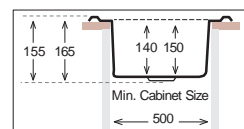

Bowl Size	400 mm x 350 mm	
Thickness	0.50 mm	0.60 mm
Sink Depth	155 mm	165 mm
Finishing	Satin / Linen	Satin / Linen