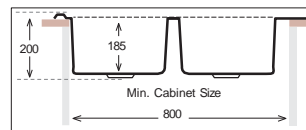

Bowl Size | 340 mm x 420 mm
340 mm x 420 mm
Thickness | 0.70 mm
Sink Depth | 200 mm
Finishing | Polished / Linen