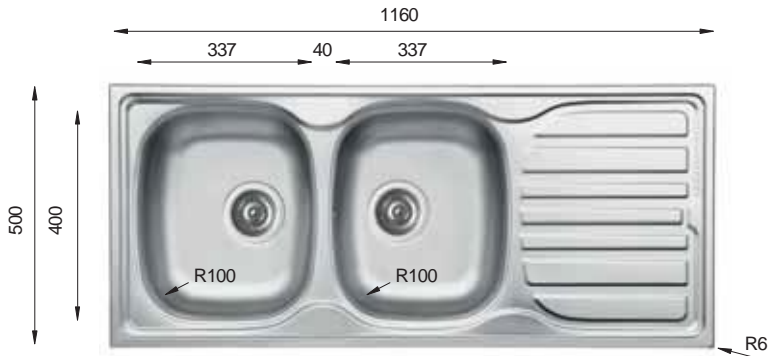

COMPACT Series

CM 860.500.15

Monoblock

Bowl Size	350 mm x 396 mm
	160 mm x 320 mm
Thickness	0.60 mm 0.70 mm
Sink Depth	155 mm 165 mm
Finishing	Satin / Linen Polished

CM 1160.500.20

Monoblock

Bowl Size	337 mm x 400 mm
	337 mm x 400 mm
Thickness	0.60 mm 0.70 mm
Sink Depth	160 mm 175 mm
Finishing	Satin / Linen Polished

Ideal Accessories

CLASSIC Series

CL 780.480.20

Monoblock

Bowl Size	337 mm x 400 mm	337 mm x 400 mm
Thickness	0.60 mm	0.70 mm
Sink Depth	160 mm	175 mm
Finishing	Satin / Linen	Polished

CL 860.500.20

Bowl Size	360 mm x 420 mm	360 mm x 420 mm
Thickness	0.80 mm	
Sink Depth	180 mm	
Finishing	Polished	