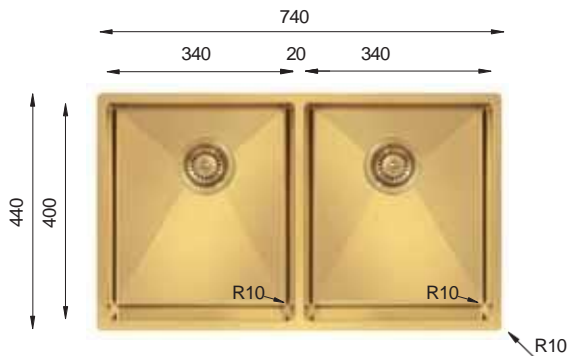

HANDMADE

Gold

Bronze

Titanium

Bowl Size | 500 mm x 400 mm
Thickness | 1.2 mm
Sink Depth | 203 mm
Finishing | Polished

colorX 550

HANDMADE

Gold

Bronze

Titanium

Bowl Size | 550 mm x 400 mm
Thickness | 1.2 mm
Sink Depth | 203 mm
Finishing | Polished

colorX 340.70.30

HANDMADE

Gold

Bronze

Titanium

Bowl Size | 340 mm x 400 mm
170 mm x 400 mm
Thickness | 1.2 mm
Sink Depth | 203 mm
Finishing | Polished

colorX 340.50.50

HANDMADE

Gold

Bronze

Titanium

Bowl Size | 340 mm x 400 mm
340 mm x 400 mm
Thickness | 1.2 mm
Sink Depth | 203 mm
Finishing | Polished