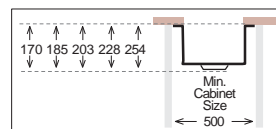

D 376

Bowl Size	376 mm x 470 mm
Thickness	0.60 mm 0.70 mm 1 mm 1 mm 1 mm
Sink Depth	170 mm 185 mm 203 mm 228 mm 254 mm
Finishing	Satin Polished Polished Polished Polished

D 377

Bowl Size	376 mm x 470 mm
Thickness	0.60 mm 0.70 mm 1 mm 1 mm 1 mm
Sink Depth	170 mm 185 mm 203 mm 228 mm 254 mm
Finishing	Satin Polished Polished Polished Polished