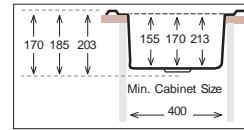

Bowl Size	345 mm x 400 mm		
Thickness	0.60 mm	0.70 mm	1 mm
Sink Depth	170 mm	185 mm	203 mm
Finishing	Satin	Polished	Polished