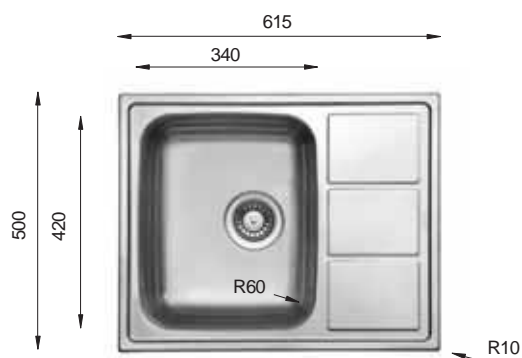

WV 1200.600.20

Bowl Size | 345 mm x 400 mm
 345 mm x 400 mm
 Thickness | 0.70 mm
 Sink Depth | 200 mm
 Finishing | Polished

Ideal Accessories

LOTUS Series

LT 615.500

(Monoblock)

Bowl Size	340 mm x 420 mm
Thickness	0.70 mm
Sink Depth	185 mm
Finishing	Polished / Linen

LT 615.500.15

(Welded)

Bowl Size	340 mm x 420 mm 180 mm x 340 mm
Thickness	0.70 mm
Sink Depth	200 mm
Finishing	Polished / Linen

LOTUS Series

LT 780.500

(Monoblock)

Bowl Size | 340 mm x 420 mm
 Thickness | 0.70 mm
 Sink Depth | 185 mm
 Finishing | Polished / Linen