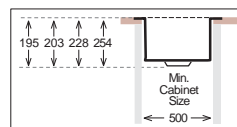

Ideal Accessories

TENLINE Series R10

TNL 340

HANDMADE

Bowl Size	340 mm x 400 mm			
Thickness	1 mm	1.2 mm	1.2 mm	1.5 mm
Sink Depth	195 mm	203 mm	228 mm	254 mm
Finishing	Polished	Polished	Polished	Polished

TNL 400

HANDMADE

Bowl Size	400 mm x 400 mm			
Thickness	1 mm	1.2 mm	1.2 mm	1.5 mm
Sink Depth	195 mm	203 mm	228 mm	254 mm
Finishing	Polished	Polished	Polished	Polished

TNL 450

HANDMADE

Bowl Size	450 mm x 400 mm			
Thickness	1 mm	1.2 mm	1.2 mm	1.5 mm
Sink Depth	195 mm	203 mm	228 mm	254 mm
Finishing	Polished	Polished	Polished	Polished

TENLINE Series R10

TNL 500

HANDMADE

Bowl Size	500 mm x 400 mm			
Thickness	1 mm	1.2 mm	1.2 mm	1.5 mm
Sink Depth	195 mm	203 mm	228 mm	254 mm
Finishing	Polished	Polished	Polished	Polished

TNL 550

HANDMADE

Bowl Size	550 mm x 400 mm			
Thickness	1 mm	1.2 mm	1.2 mm	1.5 mm
Sink Depth	195 mm	203 mm	228 mm	254 mm
Finishing	Polished	Polished	Polished	Polished