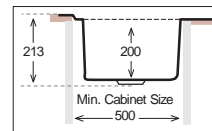

AS 1160.500.20

PRESS SINKS

Bowl Size | 340 mm x 400 mm
 340 mm x 400 mm
 Thickness | 0.80 mm
 Sink Depth | 215 mm
 Finishing | Polished

Ideal Accessories

MICRO SELECTION Series R20

MS 860.500

PRESS SINKS

Bowl Size | 400 mm x 400 mm
 Thickness | 0.80 mm
 Sink Depth | 213 mm
 Finishing | Polished