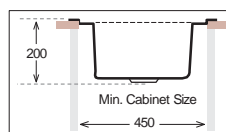

GS 950.500.15 B Silky

Bowl Size | 360 mm x 400 mm
 160 mm x 300 mm
 Thickness | 1 mm
 Sink Depth | 210 mm
 Finishing | Polished

Ideal Accessories

GRANITE Series

ULS 510

Bowl Size | 380 mm
Sink Depth | 200 mm
Finishing | Granite