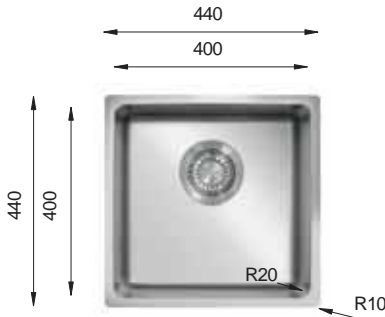

ME 340.340

PRESS SINKS

Bowl Size	340 mm x 340 mm		
Thickness	0.80 mm	1 mm	
Sink Depth	173 mm	190 mm	
Finishing	Polished	Polished	

ME 340

PRESS SINKS

Bowl Size	340 mm x 400 mm		
Thickness	0.80 mm	1 mm	1.2 mm
Sink Depth	197 mm	215 mm	228 mm
Finishing	Polished	Polished	Polished

ME 341

PRESS SINKS

Bowl Size	400 mm x 340 mm		
Thickness	0.80 mm	1 mm	1.2 mm
Sink Depth	197 mm	215 mm	228 mm
Finishing	Polished	Polished	Polished

Ideal Accessories

MICRO Series R20

ME 361

PRESS SINKS

Bowl Size	400 mm x 360 mm
Thickness	0.80 mm 1 mm 1.2 mm
Sink Depth	197 mm 215 mm 228 mm
Finishing	Polished Polished Polished

ME 400

PRESS SINKS

Bowl Size	400 mm x 400 mm
Thickness	0.80 mm 1 mm 1.2 mm
Sink Depth	197 mm 215 mm 228 mm
Finishing	Polished Polished Polished

ME 450

PRESS SINKS

Bowl Size	400 mm x 450 mm
Thickness	0.80 mm 1 mm 1.2 mm
Sink Depth	197 mm 215 mm 228 mm
Finishing	Polished Polished Polished