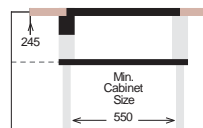

WSS 1143

HANDMADE

Bowl Size | 1092 mm x 381 mm
 Thickness | 1.5 mm
 Sink Depth | 254 mm
 Finishing | Polished

Ideal Accessories

WORKSTATION Series WSD

WSD 580

HANDMADE

Bowl Size	520 mm x 330 mm
Thickness	1.2 mm
Sink Depth	245 mm
Finishing	Polished

WSD 790

HANDMADE

Bowl Size	730 mm x 330 mm
Thickness	1.2 mm
Sink Depth	245 mm
Finishing	Polished

Ideal Accessories

APRON Series R10

UK RSFC 840

HANDMADE

Bowl Size | 787 mm x 421 mm
 Thickness | 1.5 mm
 Sink Depth | 254 mm
 Finishing | Polished