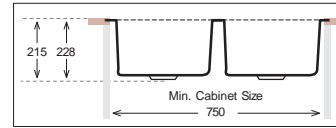

MU 340.70.30

PRESS SINKS

Bowl Size | 340 mm x 400 mm
 | 170 mm x 400 mm
 Thickness | 1 mm | 1.2 mm
 Sink Depth | 215 mm | 228 mm
 Finishing | Polished | Polished

MICRO Series R20

MU 340.50.50

PRESS SINKS

Bowl Size	340 mm x 400 mm
Thickness	340 mm x 400 mm
Sink Depth	1 mm 1.2 mm
Finishing	Polished Polished