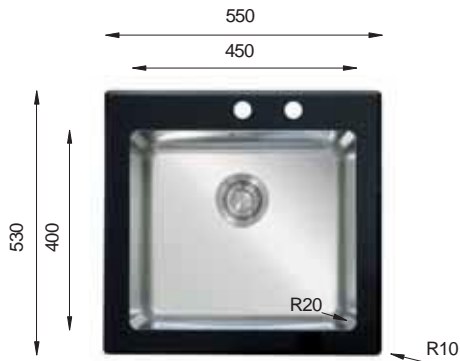

GLASS Series

GS 550.530 W Diamond

Bowl Size | 450 mm x 400 mm
 Thickness | 1 mm
 Sink Depth | 215 mm
 Finishing | Polished

GS 550.530 B Diamond

Bowl Size | 450 mm x 400 mm
 Thickness | 1 mm
 Sink Depth | 215 mm
 Finishing | Polished