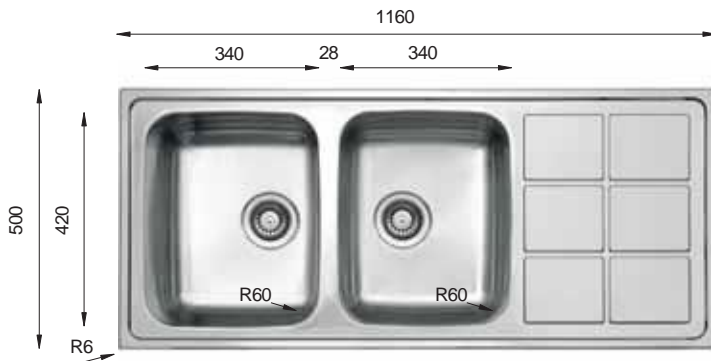

LT 1160.500.20

Bowl Size | 340 mm x 420 mm
Thickness | 0.60 mm
Sink Depth | 200 mm
Finishing | Polished