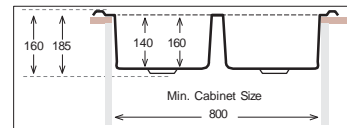

Bowl Size	350 mm x 360 mm	
Thickness	350 mm x 360 mm	0.70 mm
Sink Depth	160 mm	185 mm
Finishing	Satin / Linen	Polished