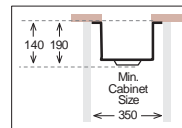

D 328

Bowl Size | 328 mm x 348 mm
 Thickness | 0.70 mm
 Sink Depth | 165 mm
 Finishing | Polished / Linen

D 345

Bowl Size | 345 mm x 400 mm
 Thickness | 0.60 mm | 0.70 mm | 1 mm | 1 mm
 Sink Depth | 170 mm | 185 mm | 203 mm | 228 mm
 Finishing | Satin / Linen | Polished / Linen | Polished | Polished