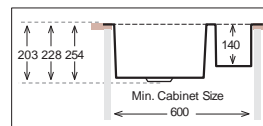

TNL 745

HANDMADE

Bowl Size	745 mm x 400 mm		
Thickness	1.2 mm	1.2 mm	1.5 mm
Sink Depth	203 mm	228 mm	254 mm
Finishing	Polished	Polished	Polished

TNL 800

HANDMADE

Bowl Size	800 mm x 400 mm		
Thickness	1.2 mm	1.2 mm	1.5 mm
Sink Depth	203 mm	228 mm	254 mm
Finishing	Polished	Polished	Polished

Ideal Accessories

TENLINE Series R10

TNL 450.505

HANDMADE

Bowl Size	400 mm x 400 mm
Thickness	1 mm 1.2 mm
Sink Depth	195 mm 203 mm
Finishing	Polished Polished

TNL 550.505

HANDMADE

Bowl Size	500 mm x 400 mm
Thickness	1 mm 1.2 mm
Sink Depth	195 mm 203 mm
Finishing	Polished Polished

TNL 340.70.30

HANDMADE

Bowl Size	340 mm x 400 mm	170 mm x 400 mm	
Thickness	1.2 mm	1.2 mm	1.5 mm
Sink Depth	203 mm	228 mm	254 mm
Finishing	Polished	Polished	Polished

TNL 340.50.50

HANDMADE

Bowl Size	340 mm x 400 mm	340 mm x 400 mm	
Thickness	1.2 mm	1.2 mm	1.5 mm
Sink Depth	203 mm	228 mm	254 mm
Finishing	Polished	Polished	Polished