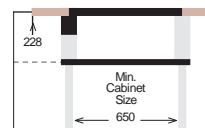

Flushmount Inset Slim Top Undermount Min. Cabinet Size

Bowl Size 670 mm x 380 mm
 Thickness 1.2 mm
 Sink Depth 203 mm
 Finishing Polished

B44 CS 400 DR 440 XLC 168 S-905

Ideal Accessories

WORKSTATION Series WSC

WSC 620

HANDMADE

Bowl Size	570 mm x 390 mm
Thickness	1.2 mm
Sink Depth	228 mm
Finishing	Polished

WSC 810

HANDMADE

Bowl Size	760 mm x 390 mm
Thickness	1.2 mm
Sink Depth	228 mm
Finishing	Polished

B47 CS 420 DR 420 XLC 168 S-905