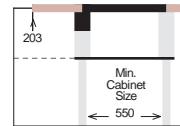

ZRLP 380.70.30

HANDMADE

Bowl Size	230 mm x 400 mm 380 mm x 400 mm
Thickness	1.2 mm
Sink Depth	190 mm
Finishing	Polished

ZRLP 340.50.50

HANDMADE

Bowl Size	340 mm x 400 mm 340 mm x 400 mm
Thickness	1.2 mm
Sink Depth	190 mm
Finishing	Polished

Ideal Accessories

FIVELINE Series R5

FVL 400

HANDMADE

Bowl Size	400 mm x 400 mm
Thickness	1.2 mm
Sink Depth	203 mm
Finishing	Polished

FVL 500

HANDMADE

Bowl Size	500 mm x 400 mm
Thickness	1.2 mm
Sink Depth	203 mm
Finishing	Polished

FIVELINE Series

FVL 450.505

HANDMADE

Bowl Size | 400 mm x 400 mm
 Thickness | 1.2 mm
 Sink Depth | 203 mm
 Finishing | Polished

FVL 550.505

HANDMADE

Bowl Size | 500 mm x 400 mm
 Thickness | 1.2 mm
 Sink Depth | 203 mm
 Finishing | Polished

Ideal Accessories

TENLINE Series R10

TNL 340

HANDMADE

Bowl Size	340 mm x 400 mm			
Thickness	1 mm	1.2 mm	1.2 mm	1.5 mm
Sink Depth	195 mm	203 mm	228 mm	254 mm
Finishing	Polished	Polished	Polished	Polished

TNL 400