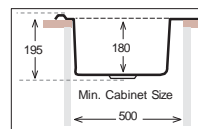

Ideal Accessories

ECLIPSE Series

EL 510

Bowl Size Ø 435 mm
 Thickness 0.70 mm
 Sink Depth 195 mm
 Finishing Polished / Linen

EL 780.500

Bowl Size 390 mm x 435 mm
 Thickness 0.70 mm
 Sink Depth 195 mm
 Finishing Polished / Linen