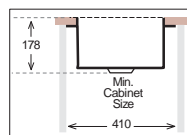

Bowl Size	254 mm x 305 mm
Thickness	1.2 mm
Sink Depth	178 mm
Finishing	Polished

TZ RS457

HANDMADE

Bowl Size	457 mm x 406 mm
Thickness	1.2 mm
Sink Depth	254 mm
Finishing	Polished

TOPZERO® RS Series / R10

TZ RS609