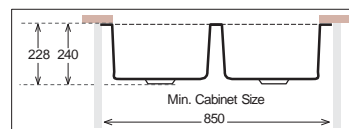

MN 337.50.50

Monoblock

Bowl Size	337 mm x 400 mm 337 mm x 400 mm
Thickness	0.80 mm
Sink Depth	185 mm
Finishing	Polished

MN 360.50.50

Monoblock

Bowl Size	360 mm x 420 mm 360 mm x 420 mm
Thickness	1 mm 1.2 mm
Sink Depth	228 mm 240 mm
Finishing	Polished Polished