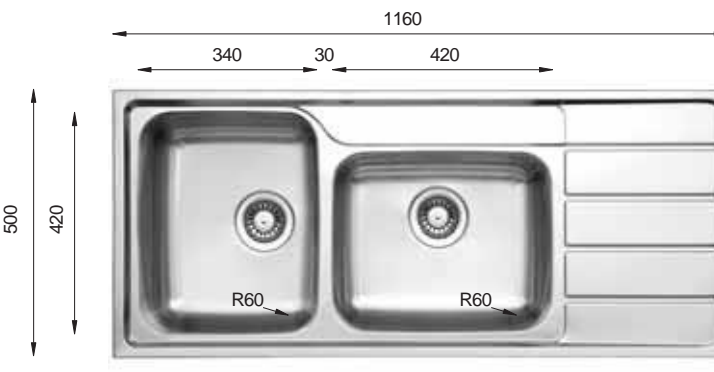

HS 860.500.20

(Welded)

Bowl Size	420 mm x 340 mm 340 mm x 420 mm
Thickness	0.70 mm
Sink Depth	200 mm
Finishing	Polished

HS 1160.500.20

(Welded)

Bowl Size	340 mm x 420 mm 420 mm x 340 mm
Thickness	0.70 mm
Sink Depth	200 mm
Finishing	Polished

Ideal Accessories

ROSE'S Series

RS 780.500

Bowl Size	350 mm x 400 mm
Thickness	0.60 mm
Sink Depth	180 mm
Finishing	Satin / Linen

RS 860.500

Bowl Size	350 mm x 400 mm
Thickness	0.60 mm
Sink Depth	180 mm
Finishing	Satin / Linen