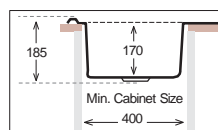

WV 1200.600.20

Bowl Size | 345 mm x 400 mm
 345 mm x 400 mm
 Thickness | 0.70 mm
 Sink Depth | 200 mm
 Finishing | Polished

Ideal Accessories

LOTUS Series

LT 615.500

(Monoblock)

Bowl Size	340 mm x 420 mm
Thickness	0.70 mm
Sink Depth	185 mm
Finishing	Polished / Linen

LT 615.500.15

(Welded)

Bowl Size	340 mm x 420 mm 180 mm x 340 mm
Thickness	0.70 mm
Sink Depth	200 mm
Finishing	Polished / Linen

LOTUS Series

LT 780.500

(Monoblock)

Bowl Size | 340 mm x 420 mm
 Thickness | 0.70 mm
 Sink Depth | 185 mm
 Finishing | Polished / Linen