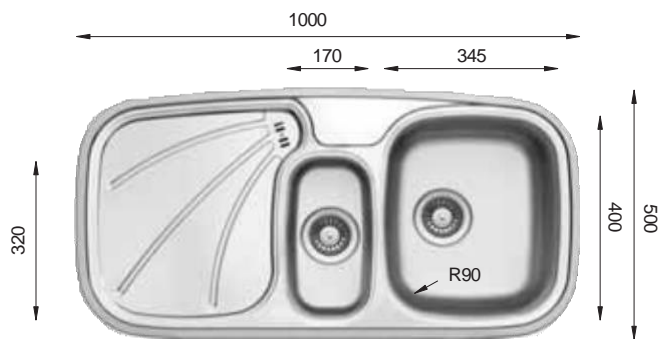

Ideal Accessories

SAIL'S Series

SL 1200.500.20

Bowl Size | 340 mm x 420 mm
 340 mm x 420 mm
 Thickness | 0.70 mm
 Sink Depth | 200 mm
 Finishing | Polished / Linen

Ideal Accessories

WIDE Series

W 1000.500.15 W