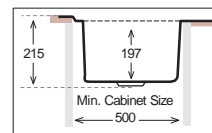

Bowl Size	340 mm x 400 mm
Thickness	0.80 mm
Sink Depth	240 mm
Finishing	Polished

BLOOM Series

BL 780.500

PRESS SINKS

Bowl Size | 340 mm x 400 mm
 Thickness | 0.80 mm
 Sink Depth | 215 mm
 Finishing | Polished