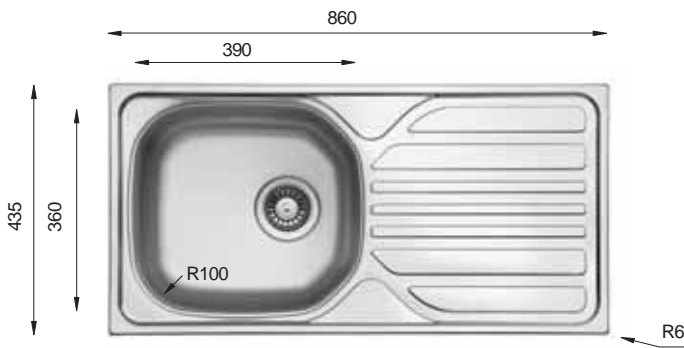

CM 860.435

Bowl Size	390 mm x 360 mm	
Thickness	0.50 mm	0.60 mm
Sink Depth	155 mm	165 mm
Finishing	Satin / Linen	Satin / Linen