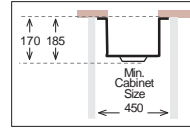

Ideal Accessories

UNDERMOUNT Series

D 346

Bowl Size	400 mm x 345 mm
Thickness	0.60 mm 0.70 mm
Sink Depth	170 mm 185 mm
Finishing	Satin / Linen Polished / Linen

D 360

Bowl Size	420 mm x 360 mm
Thickness	0.60 mm 0.70 mm
Sink Depth	170 mm 185 mm
Finishing	Satin / Linen Polished / Linen