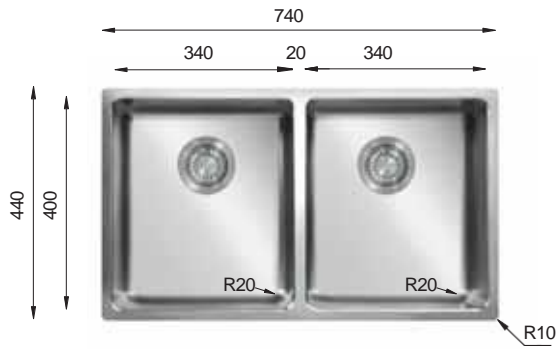

MU 340.70.30

PRESS SINKS

Bowl Size | 340 mm x 400 mm
 | 170 mm x 400 mm
 Thickness | 1 mm | 1.2 mm
 Sink Depth | 215 mm | 228 mm
 Finishing | Polished | Polished

MICRO Series R20

MU 340.50.50

PRESS SINKS

Bowl Size	340 mm x 400 mm
Thickness	340 mm x 400 mm
Sink Depth	1 mm 1.2 mm
Finishing	Polished Polished

MU 450.50.50

PRESS SINKS

Bowl Size	400 mm x 450 mm
Thickness	400 mm x 450 mm
Sink Depth	1 mm 1.2 mm
Finishing	Polished Polished

Ideal Accessories

MICRO X Series R20

MX 200

PRESS SINKS

Bowl Size	200 mm x 400 mm
Thickness	1 mm
Sink Depth	153 mm
Finishing	Polished