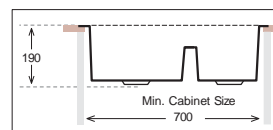

TNL 340.70.30

HANDMADE

Bowl Size	340 mm x 400 mm	170 mm x 400 mm	
Thickness	1.2 mm	1.2 mm	1.5 mm
Sink Depth	203 mm	228 mm	254 mm
Finishing	Polished	Polished	Polished

TNL 340.50.50

HANDMADE

Bowl Size	340 mm x 400 mm	340 mm x 400 mm	
Thickness	1.2 mm	1.2 mm	1.5 mm
Sink Depth	203 mm	228 mm	254 mm
Finishing	Polished	Polished	Polished

TENLINE PRIME Series R10

TNLP 380.70.30

HANDMADE

Bowl Size	380 mm x 400 mm 230 mm x 400 mm
Thickness	1.2 mm
Sink Depth	190 mm
Finishing	Polished

TNLP 340.50.50

HANDMADE

Bowl Size	340 mm x 400 mm 340 mm x 400 mm
Thickness	1.2 mm
Sink Depth	190 mm
Finishing	Polished

Ideal Accessories

colorX Series R10

colorX 400

HANDMADE

Gold

Bronze

Titanium

Bowl Size | 400 mm x 400 mm
Thickness | 1.2 mm
Sink Depth | 203 mm
Finishing | Polished