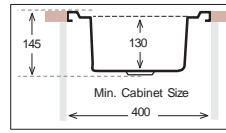

Bowl Size | 350 mm x 400 mm
Thickness | 0.50 mm
Sink Depth | 145 mm
Finishing | Satin / Linen