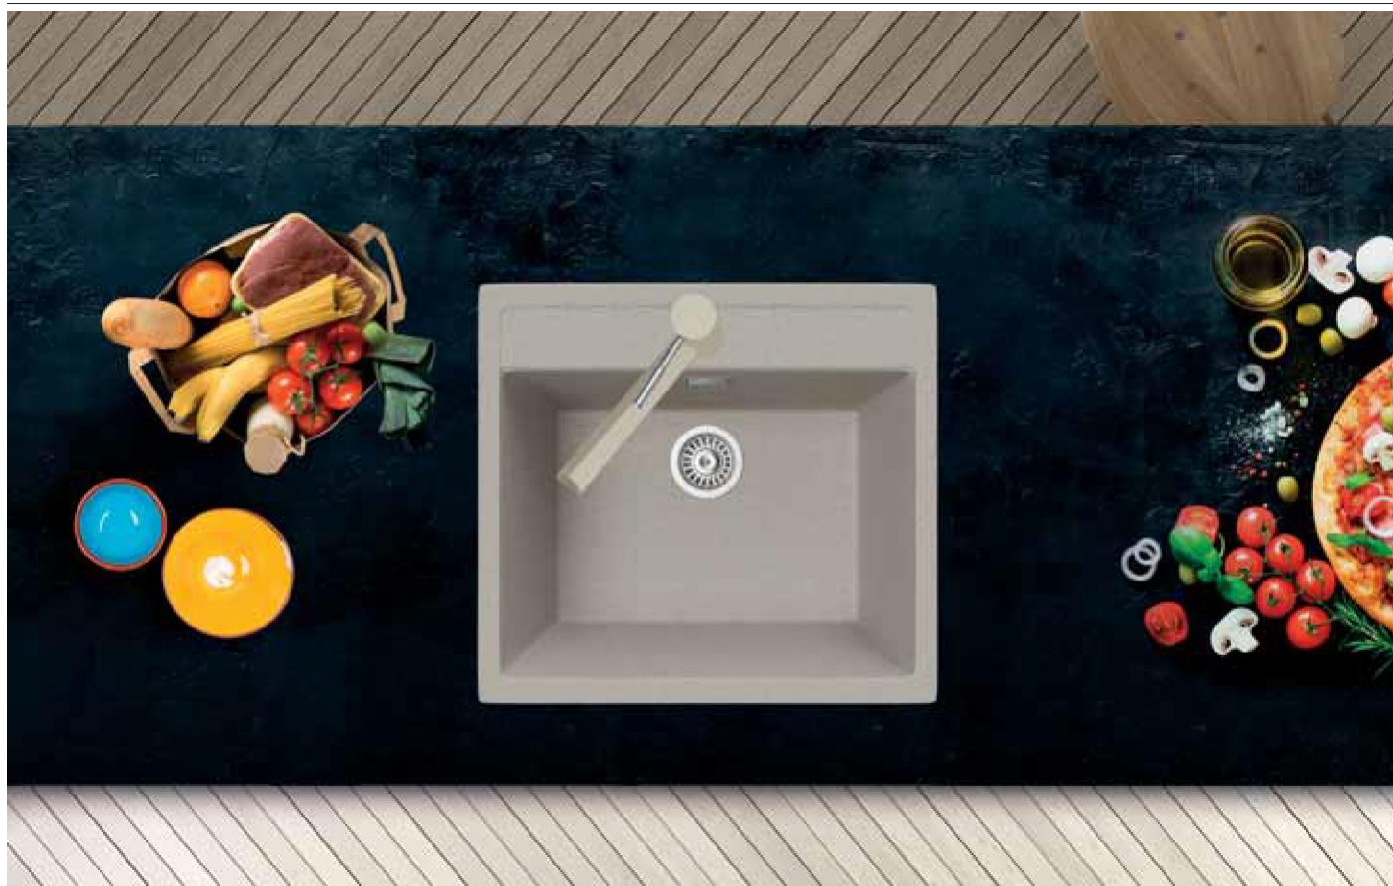

GS 950.500.15 B Silky

Bowl Size | 360 mm x 400 mm
 160 mm x 300 mm
 Thickness | 1 mm
 Sink Depth | 210 mm
 Finishing | Polished

Ideal Accessories

GRANITE Series

ULS 510

Bowl Size | 380 mm
Sink Depth | 200 mm
Finishing | Granite