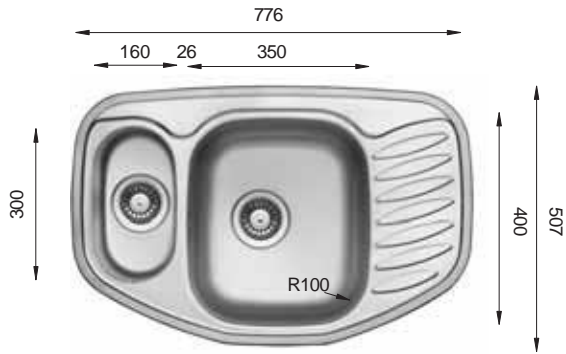

CO 776.507.15

(Monoblock)