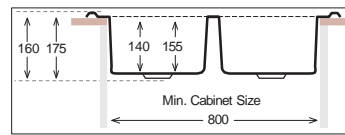

Ideal Accessories

CLASSIC Series

CL 780.480.20

Monoblock

Bowl Size	337 mm x 400 mm	337 mm x 400 mm
Thickness	0.60 mm	0.70 mm
Sink Depth	160 mm	175 mm
Finishing	Satin / Linen	Polished

CL 860.500.20

Bowl Size	360 mm x 420 mm	360 mm x 420 mm
Thickness	0.80 mm	
Sink Depth	180 mm	
Finishing	Polished	