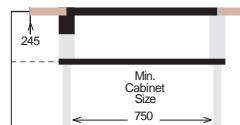

WSS 1143

HANDMADE

Bowl Size | 1092 mm x 381 mm
 Thickness | 1.5 mm
 Sink Depth | 254 mm
 Finishing | Polished

Ideal Accessories

WORKSTATION Series WSD

WSD 580

HANDMADE

Bowl Size	520 mm x 330 mm
Thickness	1.2 mm
Sink Depth	245 mm
Finishing	Polished

WSD 790

HANDMADE

Bowl Size	730 mm x 330 mm
Thickness	1.2 mm
Sink Depth	245 mm
Finishing	Polished

Ideal Accessories

APRON Series R10

UK RSFC 840

HANDMADE

Bowl Size | 787 mm x 421 mm
 Thickness | 1.5 mm
 Sink Depth | 254 mm
 Finishing | Polished