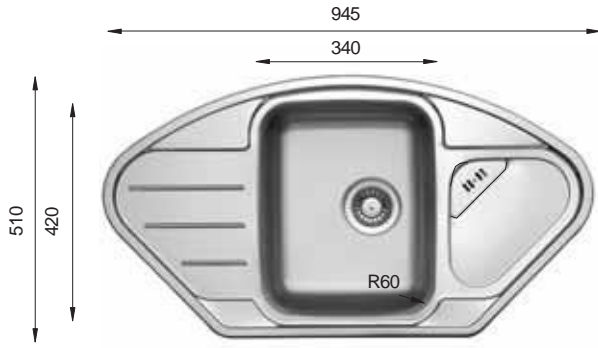

LT 945.510

(Welded)

Bowl Size | 340 mm x 420 mm
 Thickness | 0.70 mm
 Sink Depth | 200 mm
 Finishing | Polished / Linen

LOTUS Series

LT 945.510 W

(Welded)

Bowl Size	340 mm x 420 mm
Thickness	0.70 mm
Sink Depth	200 mm
Finishing	Polished / Linen