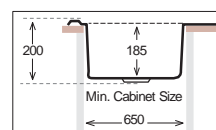

Ideal Accessories

WAVE Series

WV 860.500

Bowl Size | 410 mm x 410 mm
 Thickness | 0.70 mm
 Sink Depth | 195 mm
 Finishing | Polished

WV 915.500

Bowl Size | 556 mm x 403 mm
 Thickness | 0.70 mm
 Sink Depth | 200 mm
 Finishing | Polished / Linen