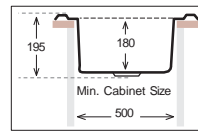

Ideal Accessories

ECLIPSE Series

EL 510

Bowl Size Ø 435 mm
 Thickness 0.70 mm
 Sink Depth 195 mm
 Finishing Polished / Linen

EL 780.500

Bowl Size 390 mm x 435 mm
 Thickness 0.70 mm
 Sink Depth 195 mm
 Finishing Polished / Linen