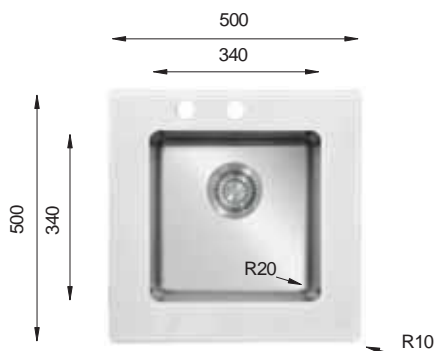

GS 500.500 W Diamond

Inset Min Cabinet Size

Bowl Size	340 mm x 340 mm
Thickness	1 mm
Sink Depth	190 mm
Finishing	Polished