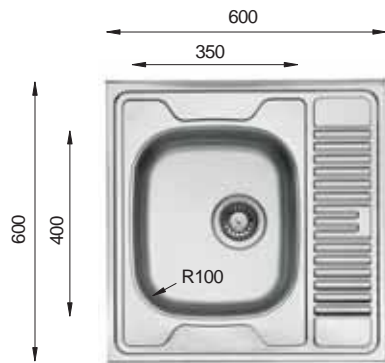

ST 600.600

Bowl Size | 350 mm x 400 mm
Thickness | 0.50 mm
Sink Depth | 145 mm
Finishing | Satin / Linen