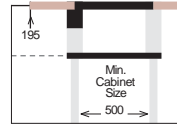

MT 400

PRESS SINKS

Bowl Size | 400 mm x 400 mm
 Thickness | 1 mm
 Sink Depth | 195 mm
 Finishing | Polished

MICRO TOP Series R10

MT 450

PRESS SINKS

Bowl Size | 450 mm x 400 mm
 Thickness | 1 mm
 Sink Depth | 195 mm
 Finishing | Polished