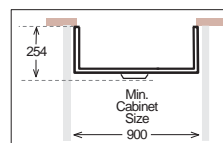

WSS 1143

HANDMADE

Bowl Size | 1092 mm x 381 mm
 Thickness | 1.5 mm
 Sink Depth | 254 mm
 Finishing | Polished

Ideal Accessories

WORKSTATION Series WSD

WSD 580

HANDMADE

Bowl Size	520 mm x 330 mm
Thickness	1.2 mm
Sink Depth	245 mm
Finishing	Polished

WSD 790

HANDMADE

Bowl Size	730 mm x 330 mm
Thickness	1.2 mm
Sink Depth	245 mm
Finishing	Polished

Ideal Accessories

APRON Series R10

UK RSFC 840

HANDMADE

Bowl Size | 787 mm x 421 mm
 Thickness | 1.5 mm
 Sink Depth | 254 mm
 Finishing | Polished

UK RSFC 849

HANDMADE

Bowl Size | 787 mm x 395 mm
 Thickness | 1.5 mm
 Sink Depth | 254 mm
 Finishing | Polished

UK RSFC 426.60.40

HANDMADE

Bowl Size | 425 mm x 395 mm
 Thickness | 330 mm x 395 mm
 Sink Depth | 254 mm
 Finishing | Polished