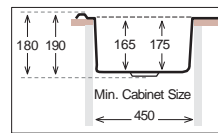

COMFORT Series

CO 503.503

Bowl Size	400 mm x 350 mm
Thickness	0.60 mm | 0.70 mm
Sink Depth	180 mm | 190 mm
Finishing	Satin / Linen | Polished / Linen

CO 580.488

Bowl Size	350 mm x 400 mm
Thickness	0.60 mm | 0.70 mm
Sink Depth	180 mm | 190 mm
Finishing	Satin / Linen | Polished / Linen

CO 594.488.15

Bowl Size	350 mm x 400 mm 160 mm x 300 mm
Thickness	0.70 mm
Sink Depth	190 mm
Finishing	Polished / Linen

CO 780.480 W

Bowl Size	350 mm x 400 mm
Thickness	0.60 mm | 0.70 mm
Sink Depth	180 mm | 190 mm
Finishing	Satin / Linen | Polished / Linen

Ideal Accessories