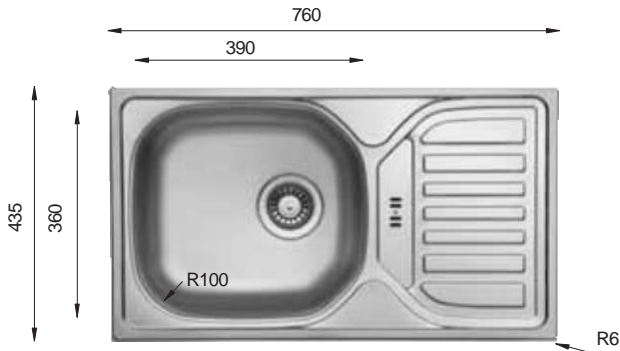

Ideal Accessories

COMPACT Series

CM 760.435

Bowl Size	390 mm x 360 mm	
Thickness	0.50 mm	0.60 mm
Sink Depth	155 mm	165 mm
Finishing	Satin / Linen	Satin / Linen

CM 760.435 W

Bowl Size	390 mm x 360 mm	
Thickness	0.50 mm	0.60 mm
Sink Depth	155 mm	165 mm
Finishing	Satin / Linen	Satin / Linen