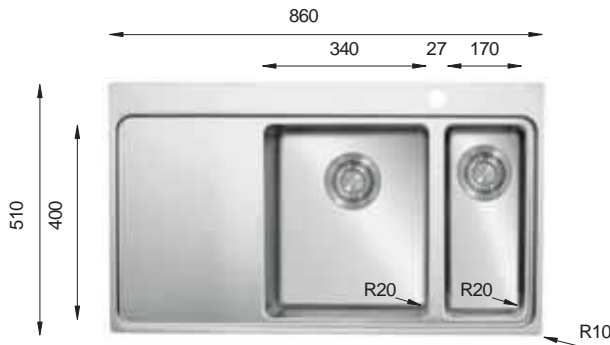

MM 860.15.510

PRESS SINKS