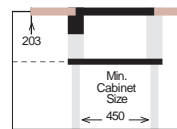

TENLINE PRIME Series R10

TNLP 380.70.30

HANDMADE

Bowl Size	380 mm x 400 mm 230 mm x 400 mm
Thickness	1.2 mm
Sink Depth	190 mm
Finishing	Polished

TNLP 340.50.50

HANDMADE

Bowl Size	340 mm x 400 mm 340 mm x 400 mm
Thickness	1.2 mm
Sink Depth	190 mm
Finishing	Polished

Ideal Accessories

colorX Series R10

colorX 400

HANDMADE

Gold

Bronze

Titanium

Bowl Size | 400 mm x 400 mm
Thickness | 1.2 mm
Sink Depth | 203 mm
Finishing | Polished