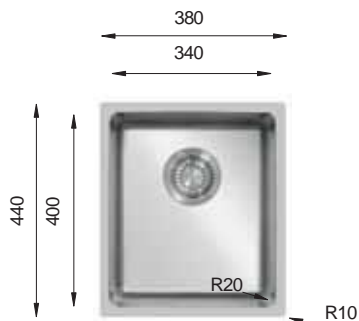

ME 340.340

PRESS SINKS

Bowl Size	340 mm x 340 mm		
Thickness	0.80 mm	1 mm	
Sink Depth	173 mm	190 mm	
Finishing	Polished	Polished	

ME 340

PRESS SINKS

Bowl Size	340 mm x 400 mm		
Thickness	0.80 mm	1 mm	1.2 mm
Sink Depth	197 mm	215 mm	228 mm
Finishing	Polished	Polished	Polished