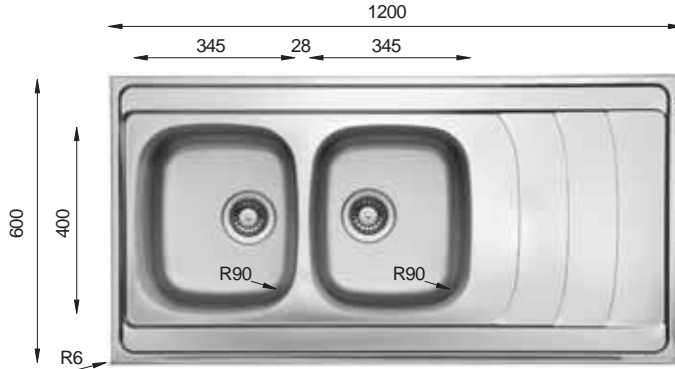

Ideal Accessories

WAVE Series

WV 860.500

Bowl Size | 410 mm x 410 mm
 Thickness | 0.70 mm
 Sink Depth | 195 mm
 Finishing | Polished

WV 915.500

Bowl Size | 556 mm x 403 mm
 Thickness | 0.70 mm
 Sink Depth | 200 mm
 Finishing | Polished / Linen

WAVE Series

WV 1000.500.15

Bowl Size | 350 mm x 400 mm
 170 mm x 320 mm
 Thickness | 0.70 mm
 Sink Depth | 195 mm
 Finishing | Polished

WV 1160.500.20

Bowl Size | 345 mm x 400 mm
 345 mm x 400 mm
 Thickness | 0.70 mm
 Sink Depth | 200 mm
 Finishing | Polished / Linen

WV 1200.600.20

Bowl Size | 345 mm x 400 mm
 345 mm x 400 mm
 Thickness | 0.70 mm
 Sink Depth | 200 mm
 Finishing | Polished

Ideal Accessories

LOTUS Series

LT 615.500

(Monoblock)

Bowl Size	340 mm x 420 mm
Thickness	0.70 mm
Sink Depth	185 mm
Finishing	Polished / Linen