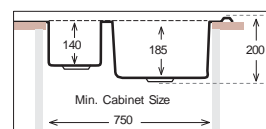

Bowl Size 345 mm x 400 mm
265 mm x 317 mm
Thickness 0.70 mm
Sink Depth 200 mm
Finishing Polished / Linen