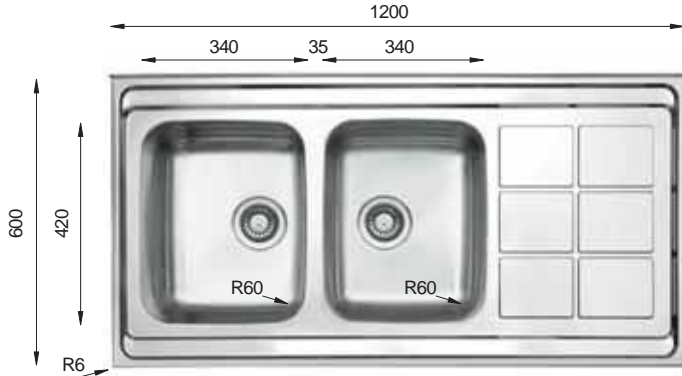

LT 1200.600.20

Bowl Size | 340 mm x 420 mm
Thickness | 0.70 mm
Sink Depth | 200 mm
Finishing | Polished