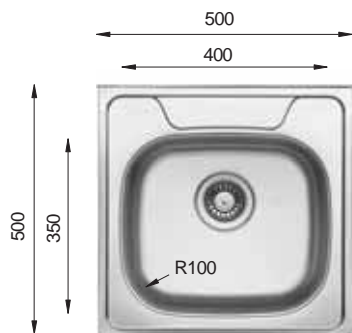

ST 500.500

OutSet Min.CabinetSize

Bowl Size 400 mm x 350 mm
Thickness 0.50 mm
Sink Depth 145 mm
Finishing Satin / Linen