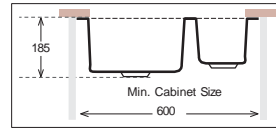

Ideal Accessories

H004 S-905

UNDERMOUNT Series

D 340.70.30

Bowl Size	340 mm x 420 mm 180 mm x 340 mm
Thickness	0.70 mm
Sink Depth	185 mm
Finishing	Polished / Linen

D 350.70.30

Bowl Size	350 mm x 400 mm 180 mm x 340 mm
Thickness	0.70 mm
Sink Depth	175 mm
Finishing	Polished / Linen