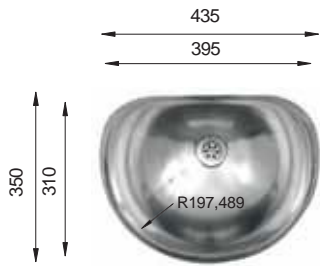

LAVATORY Series

L 435