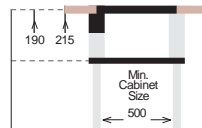

MX 400

PRESS SINKS

Bowl Size | 400 mm x 400 mm
 Thickness | 1 mm
 Sink Depth | 215 mm
 Finishing | Polished

Ideal Accessories

MICRO MASTER Series R20

MM 460.495

PRESS SINKS

Bowl Size	400 mm x 360 mm
Thickness	0.80 mm 1 mm
Sink Depth	190 mm 215 mm
Finishing	Polished Polished