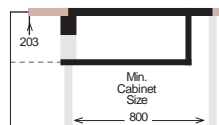

WORKSTATION Series WS

WS 700

HANDMADE

Flushmount Inset Slim Top Undermount Min. Cabinet Size

Bowl Size 580 mm x 380 mm
Thickness 1.2 mm
Sink Depth 203 mm
Finishing Polished

WS 790

HANDMADE

Flushmount Inset Slim Top Undermount Min. Cabinet Size

Bowl Size 670 mm x 380 mm
Thickness 1.2 mm
Sink Depth 203 mm
Finishing Polished

B44 CS 400 DR 440 XLC 168 S-905

Ideal Accessories