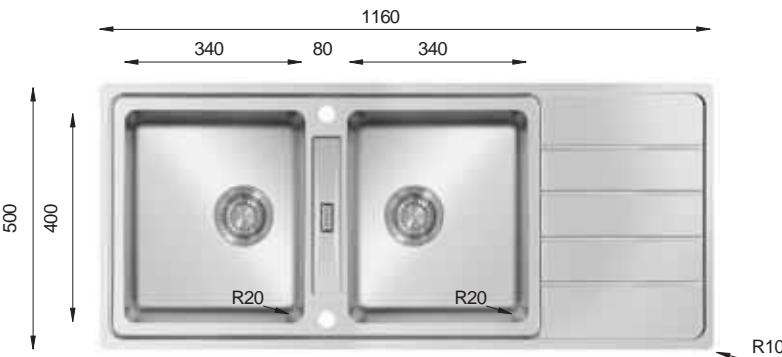

BL 1000.500.15

PRESS SINKS

Bowl Size | 340 mm x 400 mm
 160 mm x 300 mm
 Thickness | 0.80 mm
 Sink Depth | 215 mm
 Finishing | Polished

BL 1160.500.20

PRESS SINKS

Bowl Size | 340 mm x 400 mm
 340 mm x 400 mm
 Thickness | 0.80 mm
 Sink Depth | 215 mm
 Finishing | Polished