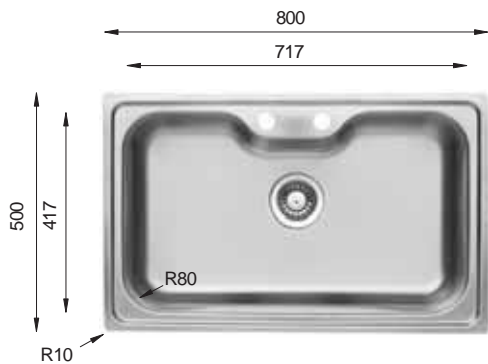

DX 800

Bowl Size	717 mm x 417 mm	
Thickness	0.80 mm	1 mm
Sink Depth	203 mm	228 mm
Finishing	Polished	Polished

Ideal Accessories