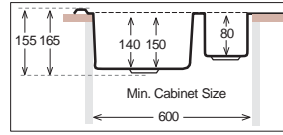

Bowl Size	350 mm x 396 mm
	160 mm x 320 mm
Thickness	0.60 mm | 0.70 mm
Sink Depth	155 mm | 165 mm
Finishing	Satin / Linen | Polished