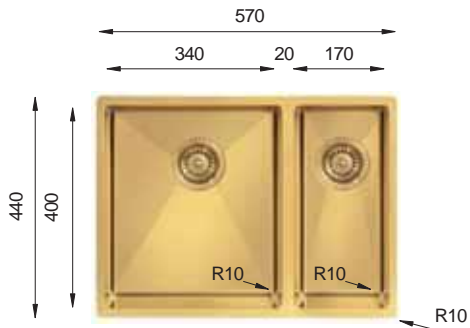

HANDMADE

Gold

Bronze

Titanium

Bowl Size | 500 mm x 400 mm
Thickness | 1.2 mm
Sink Depth | 203 mm
Finishing | Polished

colorX 550

HANDMADE

Gold

Bronze

Titanium

Bowl Size | 550 mm x 400 mm
Thickness | 1.2 mm
Sink Depth | 203 mm
Finishing | Polished

colorX 340.70.30

HANDMADE

Gold

Bronze

Titanium

Bowl Size | 340 mm x 400 mm
170 mm x 400 mm
Thickness | 1.2 mm
Sink Depth | 203 mm
Finishing | Polished

colorX 340.50.50

HANDMADE

Gold

Bronze

Titanium

Bowl Size | 340 mm x 400 mm
340 mm x 400 mm
Thickness | 1.2 mm
Sink Depth | 203 mm
Finishing | Polished