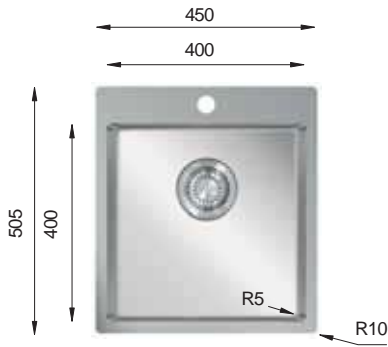

ZRLP 380.70.30

HANDMADE

Bowl Size	230 mm x 400 mm 380 mm x 400 mm
Thickness	1.2 mm
Sink Depth	190 mm
Finishing	Polished

ZRLP 340.50.50

HANDMADE

Bowl Size	340 mm x 400 mm 340 mm x 400 mm
Thickness	1.2 mm
Sink Depth	190 mm
Finishing	Polished

Ideal Accessories

FIVELINE Series R5

FVL 400

HANDMADE

Bowl Size	400 mm x 400 mm
Thickness	1.2 mm
Sink Depth	203 mm
Finishing	Polished

FVL 500

HANDMADE

Bowl Size	500 mm x 400 mm
Thickness	1.2 mm
Sink Depth	203 mm
Finishing	Polished

FIVELINE Series

FVL 450.505

HANDMADE

Bowl Size | 400 mm x 400 mm
 Thickness | 1.2 mm
 Sink Depth | 203 mm
 Finishing | Polished

FVL 550.505

HANDMADE

Bowl Size | 500 mm x 400 mm
 Thickness | 1.2 mm
 Sink Depth | 203 mm
 Finishing | Polished