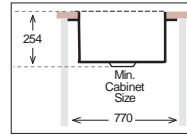

Bowl Size | 609 mm x 406 mm
Thickness | 1.2 mm
Sink Depth | 254 mm
Finishing | Polished