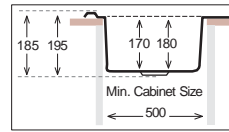

Bowl Size	450 mm x 400 mm
Thickness	0.60 mm | 0.70 mm
Sink Depth	185 mm | 195 mm
Finishing	Satin / Linen | Polished