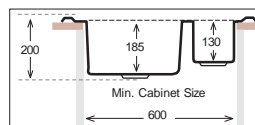

WV 1200.600.20

Bowl Size | 345 mm x 400 mm
 345 mm x 400 mm
 Thickness | 0.70 mm
 Sink Depth | 200 mm
 Finishing | Polished

Ideal Accessories

LOTUS Series

LT 615.500

(Monoblock)

Bowl Size	340 mm x 420 mm
Thickness	0.70 mm
Sink Depth	185 mm
Finishing	Polished / Linen

LT 615.500.15

(Welded)

Bowl Size	340 mm x 420 mm 180 mm x 340 mm
Thickness	0.70 mm
Sink Depth	200 mm
Finishing	Polished / Linen

LOTUS Series

LT 780.500

(Monoblock)

Bowl Size | 340 mm x 420 mm
 Thickness | 0.70 mm
 Sink Depth | 185 mm
 Finishing | Polished / Linen