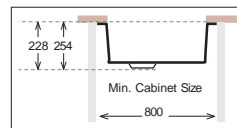

Bowl Size	720 mm x 450 mm
Thickness	1 mm | 1.2 mm
Sink Depth	228 mm | 254 mm
Finishing	Polished | Polished