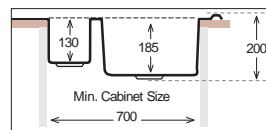

Bowl Size 345 mm x 400 mm
170 mm x 320 mm
Thickness 0.70 mm
Sink Depth 200 mm
Finishing Polished / Linen