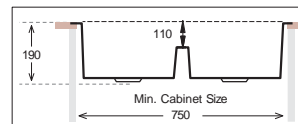

TNL 340.70.30

HANDMADE

Bowl Size	340 mm x 400 mm	170 mm x 400 mm	
Thickness	1.2 mm	1.2 mm	1.5 mm
Sink Depth	203 mm	228 mm	254 mm
Finishing	Polished	Polished	Polished

TNL 340.50.50

HANDMADE

Bowl Size	340 mm x 400 mm	340 mm x 400 mm	
Thickness	1.2 mm	1.2 mm	1.5 mm
Sink Depth	203 mm	228 mm	254 mm
Finishing	Polished	Polished	Polished

TENLINE PRIME Series R10

TNLP 380.70.30

HANDMADE

Bowl Size	380 mm x 400 mm 230 mm x 400 mm
Thickness	1.2 mm
Sink Depth	190 mm
Finishing	Polished

TNLP 340.50.50

HANDMADE

Bowl Size	340 mm x 400 mm 340 mm x 400 mm
Thickness	1.2 mm
Sink Depth	190 mm
Finishing	Polished

Ideal Accessories

colorX Series R10

colorX 400

HANDMADE

Gold

Bronze

Titanium

Bowl Size | 400 mm x 400 mm
Thickness | 1.2 mm
Sink Depth | 203 mm
Finishing | Polished