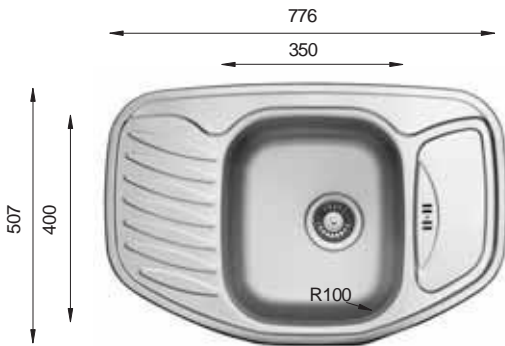

CO 776.507.15

(Monoblock)

Bowl Size	160 mm x 300 mm
Thickness	350 mm x 400 mm
Sink Depth	0.70 mm
Finishing	190 mm
	Polished / Linen

CO 776.507 W

(Monoblock)

Bowl Size	350 mm x 400 mm
Thickness	0.70 mm
Sink Depth	190 mm
Finishing	Polished / Linen