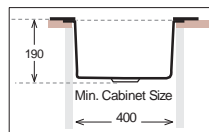

Bowl Size	340 mm x 340 mm
Thickness	1 mm
Sink Depth	190 mm
Finishing	Polished