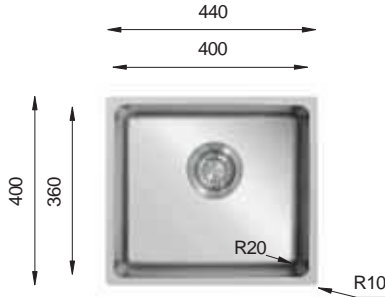

ME 341

PRESS SINKS

Bowl Size	400 mm x 340 mm		
Thickness	0.80 mm	1 mm	1.2 mm
Sink Depth	197 mm	215 mm	228 mm
Finishing	Polished	Polished	Polished

Ideal Accessories

MICRO Series R20

ME 361

PRESS SINKS

Bowl Size	400 mm x 360 mm
Thickness	0.80 mm 1 mm 1.2 mm
Sink Depth	197 mm 215 mm 228 mm
Finishing	Polished Polished Polished