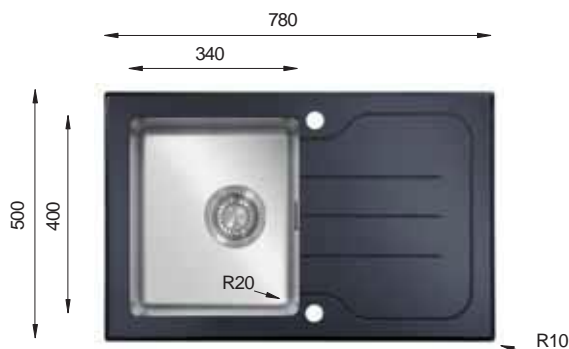

GS 780.500 B Diamond

Bowl Size | 340 mm x 400 mm
Thickness | 1 mm
Sink Depth | 215 mm
Finishing | Polished

Ideal Accessories