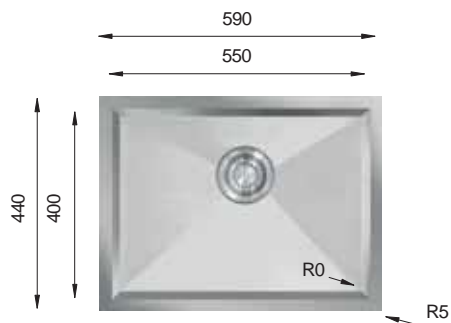

Bowl Size	340 mm x 400 mm			
Thickness	1 mm	1.2 mm	1.2 mm	1.5 mm
Sink Depth	195 mm	203 mm	228 mm	254 mm
Finishing	Polished	Polished	Polished	Polished

ZRL 400

HANDMADE

Bowl Size	400 mm x 400 mm			
Thickness	1 mm	1.2 mm	1.2 mm	1.5 mm
Sink Depth	195 mm	203 mm	228 mm	254 mm
Finishing	Polished	Polished	Polished	Polished

ZEROLINE Series R0

ZRL 450

HANDMADE

Bowl Size	450 mm x 400 mm			
Thickness	1 mm	1.2 mm	1.2 mm	1.5 mm
Sink Depth	195 mm	203 mm	228 mm	254 mm
Finishing	Polished	Polished	Polished	Polished

ZRL 500

HANDMADE

Bowl Size	500 mm x 400 mm			
Thickness	1 mm	1.2 mm	1.2 mm	1.5 mm
Sink Depth	195 mm	203 mm	228 mm	254 mm
Finishing	Polished	Polished	Polished	Polished

ZRL 550

HANDMADE

Bowl Size	550 mm x 400 mm			
Thickness	1 mm	1.2 mm	1.2 mm	1.5 mm
Sink Depth	195 mm	203 mm	228 mm	254 mm
Finishing	Polished	Polished	Polished	Polished

ZRL 745

HANDMADE

Bowl Size	745 mm x 400 mm		
Thickness	1.2 mm	1.2 mm	1.5 mm
Sink Depth	203 mm	228 mm	254 mm
Finishing	Polished	Polished	Polished

Ideal Accessories

ZEROLINE Series R0

ZRL 800

HANDMADE

Bowl Size	800 mm x 400 mm		
Thickness	1.2 mm	1.2 mm	1.5 mm
Sink Depth	203 mm	228 mm	254 mm
Finishing	Polished	Polished	Polished

ZRL 340.70.30

HANDMADE

Bowl Size	340 mm x 400 mm		
Thickness	170 mm x 400 mm		
Thickness	1.2 mm	1.2 mm	1.5 mm
Sink Depth	203 mm	228 mm	254 mm
Finishing	Polished	Polished	Polished