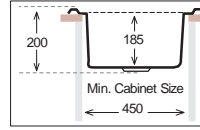

LT 945.510

(Welded)

Bowl Size | 340 mm x 420 mm
 Thickness | 0.70 mm
 Sink Depth | 200 mm
 Finishing | Polished / Linen

LOTUS Series

LT 945.510 W

(Welded)

Bowl Size	340 mm x 420 mm
Thickness	0.70 mm
Sink Depth	200 mm
Finishing	Polished / Linen