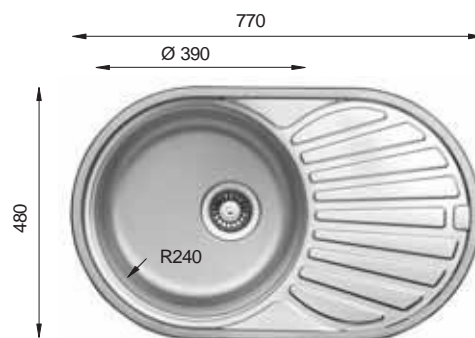

FA 747.447

Bowl Size	Ø 360 mm	
Thickness	0.60 mm	0.70 mm
Sink Depth	180 mm	190 mm
Finishing	Satin / Linen	Polished

FA 747.447 W

Bowl Size	Ø 360 mm	
Thickness	0.60 mm	0.70 mm
Sink Depth	180 mm	190 mm
Finishing	Satin / Linen	Polished

FA 770.480

Bowl Size	Ø 390 mm	
Thickness	0.60 mm	0.70 mm
Sink Depth	180 mm	190 mm
Finishing	Satin / Linen	Polished / Linen

Ideal Accessories

FAVORITE Series

FA 770.480 W

Bowl Size	Ø 390 mm	
Thickness	0.60 mm	0.70 mm
Sink Depth	180 mm	190 mm
Finishing	Satin / Linen	Polished / Linen