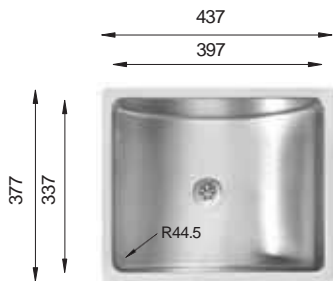

L 400

Bowl Size | 397 mm x 337 mm
Thickness | 1 mm
Sink Depth | 172 mm
Finishing | Polished