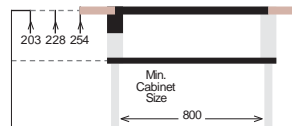

HANDMADE

Bowl Size	400 mm x 400 mm			
Thickness	1 mm	1.2 mm	1.2 mm	1.5 mm
Sink Depth	195 mm	203 mm	228 mm	254 mm
Finishing	Polished	Polished	Polished	Polished

TNL 450

HANDMADE

Bowl Size	450 mm x 400 mm			
Thickness	1 mm	1.2 mm	1.2 mm	1.5 mm
Sink Depth	195 mm	203 mm	228 mm	254 mm
Finishing	Polished	Polished	Polished	Polished

TENLINE Series R10

TNL 500

HANDMADE

Bowl Size	500 mm x 400 mm			
Thickness	1 mm	1.2 mm	1.2 mm	1.5 mm
Sink Depth	195 mm	203 mm	228 mm	254 mm
Finishing	Polished	Polished	Polished	Polished

TNL 550

HANDMADE

Bowl Size	550 mm x 400 mm			
Thickness	1 mm	1.2 mm	1.2 mm	1.5 mm
Sink Depth	195 mm	203 mm	228 mm	254 mm
Finishing	Polished	Polished	Polished	Polished

TNL 745

HANDMADE

Bowl Size	745 mm x 400 mm		
Thickness	1.2 mm	1.2 mm	1.5 mm
Sink Depth	203 mm	228 mm	254 mm
Finishing	Polished	Polished	Polished

TNL 800

HANDMADE

Bowl Size	800 mm x 400 mm		
Thickness	1.2 mm	1.2 mm	1.5 mm
Sink Depth	203 mm	228 mm	254 mm
Finishing	Polished	Polished	Polished