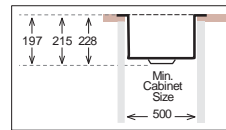

Bowl Size	450 mm x 400 mm
Thickness	0.80 mm | 1 mm | 1.2 mm
Sink Depth	197 mm | 215 mm | 228 mm
Finishing	Polished | Polished | Polished