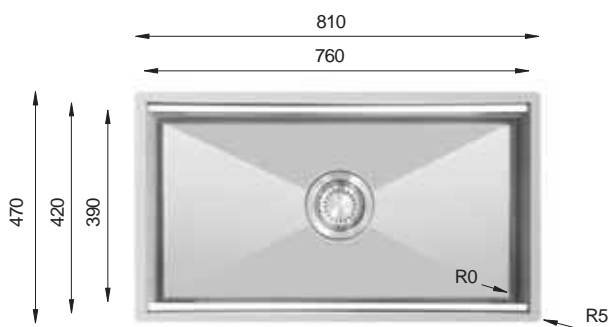

WSC 620

HANDMADE

Bowl Size	570 mm x 390 mm
Thickness	1.2 mm
Sink Depth	228 mm
Finishing	Polished

WSC 810

HANDMADE

Bowl Size	760 mm x 390 mm
Thickness	1.2 mm
Sink Depth	228 mm
Finishing	Polished

B47 CS 420 DR 420 XLC 168 S-905

Ideal Accessories

WORKSTATION Series WSS

WSS 620

HANDMADE

Bowl Size | 570 mm x 381 mm
 Thickness | 1.2 mm
 Sink Depth | 254 mm
 Finishing | Polished

WSS 711

HANDMADE

Bowl Size | 660 mm x 381 mm
 Thickness | 1.2 mm
 Sink Depth | 254 mm
 Finishing | Polished