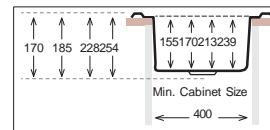

UNIVERSAL Series

UN 345

Bowl Size	345 mm x 400 mm		
Thickness	0.60 mm	0.70 mm	1 mm
Sink Depth	170 mm	185 mm	203 mm
Finishing	Satin	Polished	Polished

UN 376

Bowl Size	376 mm x 470 mm			
Thickness	0.60 mm	0.70 mm	1 mm	1 mm
Sink Depth	170 mm	185 mm	228 mm	254 mm
Finishing	Satin	Polished	Polished	Polished