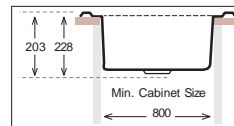

Bowl Size	717 mm x 417 mm	
Thickness	0.80 mm	1 mm
Sink Depth	203 mm	228 mm
Finishing	Polished	Polished