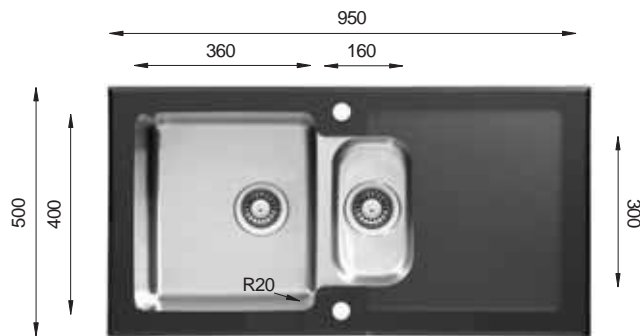

GS 950.500.15 B Silky