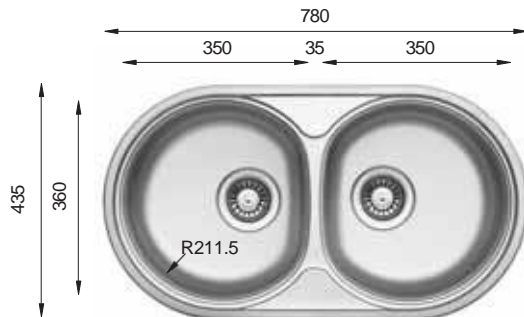

FA 780.435.20

Monoblock