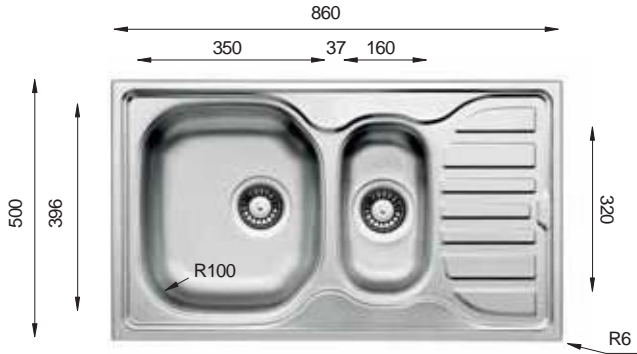

COMPACT Series

CM 860.500.15

Monoblock