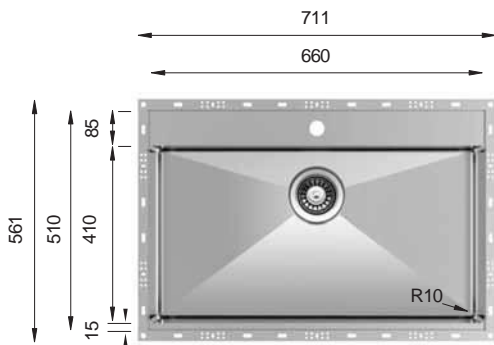

TOPZERO® M SERIES WORKSTATION R10

TZ M662

HANDMADE

TopZero Min. Cabinet Size

Bowl Size | 660 mm x 410 mm
 Thickness | 1.2 mm
 Sink Depth | 254 mm
 Finishing | Polished

TZ M927

HANDMADE

TopZero Min. Cabinet Size