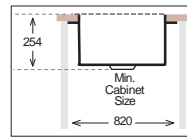

HANDMADE

Bowl Size | 609 mm x 406 mm
 Thickness | 1.2 mm
 Sink Depth | 254 mm
 Finishing | Polished

TZ RS660

HANDMADE

Bowl Size | 660 mm x 406 mm
 Thickness | 1.2 mm
 Sink Depth | 254 mm
 Finishing | Polished