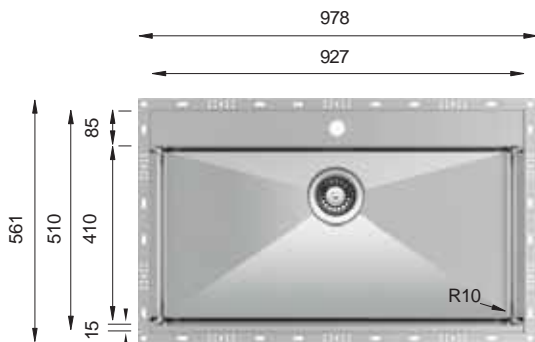

TOPZERO® M SERIES WORKSTATION R10

TZ M662

HANDMADE

TopZero Min. Cabinet Size

Bowl Size | 660 mm x 410 mm
 Thickness | 1.2 mm
 Sink Depth | 254 mm
 Finishing | Polished

TZ M927

HANDMADE

TopZero Min. Cabinet Size