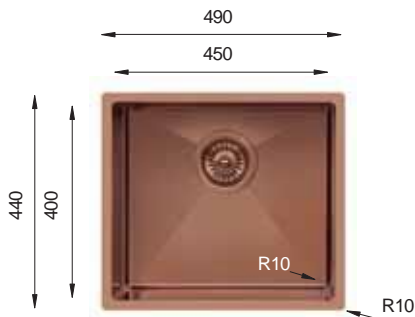

TENLINE PRIME Series R10

TNLP 380.70.30

HANDMADE

Bowl Size	380 mm x 400 mm 230 mm x 400 mm
Thickness	1.2 mm
Sink Depth	190 mm
Finishing	Polished

TNLP 340.50.50

HANDMADE

Bowl Size	340 mm x 400 mm 340 mm x 400 mm
Thickness	1.2 mm
Sink Depth	190 mm
Finishing	Polished

Ideal Accessories

colorX Series R10

colorX 400

HANDMADE

Gold

Bronze

Titanium

Bowl Size | 400 mm x 400 mm
Thickness | 1.2 mm
Sink Depth | 203 mm
Finishing | Polished

colorX 450

HANDMADE

Gold

Bronze

Titanium

Bowl Size | 450 mm x 400 mm
Thickness | 1.2 mm
Sink Depth | 203 mm
Finishing | Polished

colorX Series R10

colorX 500

HANDMADE

Gold

Bronze

Titanium

Bowl Size | 500 mm x 400 mm
Thickness | 1.2 mm
Sink Depth | 203 mm
Finishing | Polished

colorX 550

HANDMADE

Gold