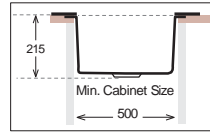

GLASS Series

GS 550.530 W Diamond

Bowl Size | 450 mm x 400 mm
 Thickness | 1 mm
 Sink Depth | 215 mm
 Finishing | Polished

GS 550.530 B Diamond

Bowl Size | 450 mm x 400 mm
 Thickness | 1 mm
 Sink Depth | 215 mm
 Finishing | Polished