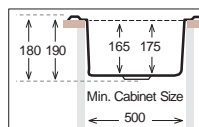

Bowl Size	400 mm x 350 mm	
Thickness	0.60 mm	0.70 mm
Sink Depth	180 mm	190 mm
Finishing	Satin / Linen	Polished / Linen