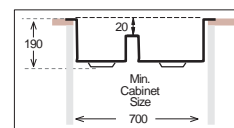

Ideal Accessories

ZEROLINE Series R0

ZRL 800

HANDMADE

Bowl Size	800 mm x 400 mm		
Thickness	1.2 mm	1.2 mm	1.5 mm
Sink Depth	203 mm	228 mm	254 mm
Finishing	Polished	Polished	Polished

ZRL 340.70.30

HANDMADE

Bowl Size	340 mm x 400 mm		
Thickness	170 mm x 400 mm		
Thickness	1.2 mm	1.2 mm	1.5 mm
Sink Depth	203 mm	228 mm	254 mm
Finishing	Polished	Polished	Polished

ZRL 340.50.50

HANDMADE

Bowl Size	340 mm x 400 mm		
Thickness	340 mm x 400 mm		
Thickness	1.2 mm	1.2 mm	1.5 mm
Sink Depth	203 mm	228 mm	254 mm
Finishing	Polished	Polished	Polished

Ideal Accessories

ZEROLINE PRIME Series R0

ZRLP 380.70.30

HANDMADE

Bowl Size	230 mm x 400 mm 380 mm x 400 mm
Thickness	1.2 mm
Sink Depth	190 mm
Finishing	Polished

ZRLP 340.50.50

HANDMADE

Bowl Size	340 mm x 400 mm 340 mm x 400 mm
Thickness	1.2 mm
Sink Depth	190 mm
Finishing	Polished