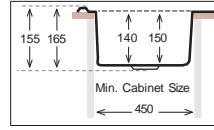

Ideal Accessories

COMPACT Series

CM 760.435

Bowl Size	390 mm x 360 mm	
Thickness	0.50 mm	0.60 mm
Sink Depth	155 mm	165 mm
Finishing	Satin / Linen	Satin / Linen

CM 760.435 W

Bowl Size	390 mm x 360 mm	
Thickness	0.50 mm	0.60 mm
Sink Depth	155 mm	165 mm
Finishing	Satin / Linen	Satin / Linen