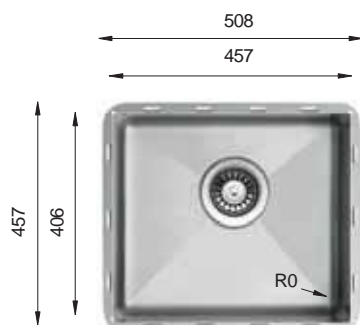

Ideal Accessories

TOPZERO® RS Series / R10

TZ RS814

HANDMADE

Bowl Size | 813 mm x 440 mm
 Thickness | 1.2 mm
 Sink Depth | 254 mm
 Finishing | Polished

TZ RS900

HANDMADE

Bowl Size | 900 mm x 440 mm
 Thickness | 1.2 mm
 Sink Depth | 254 mm
 Finishing | Polished

TZ RS380.55

HANDMADE

Bowl Size | 318 mm x 406 mm
 Thickness | 1.2 mm
 Sink Depth | 254 mm
 Finishing | Polished

Ideal Accessories

TZ RS660

TOPZERO® Z Series / R0

TZ Z457

HANDMADE

Bowl Size | 457 mm x 406 mm
 Thickness | 1.2 mm
 Sink Depth | 254 mm
 Finishing | Polished

TZ Z533

HANDMADE

Bowl Size | 533 mm x 406 mm
 Thickness | 1.2 mm
 Sink Depth | 254 mm
 Finishing | Polished

TOPZERO® Z Series / R0