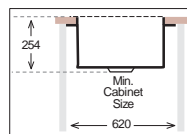

Bowl Size	254 mm x 305 mm
Thickness	1.2 mm
Sink Depth	178 mm
Finishing	Polished

TZ RS457

HANDMADE

Bowl Size	457 mm x 406 mm
Thickness	1.2 mm
Sink Depth	254 mm
Finishing	Polished

TOPZERO® RS Series / R10

TZ RS609