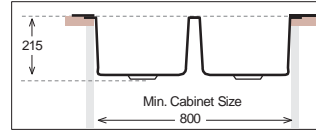

Ideal Accessories

GLASS Series

GS 1160.500.20 B Crystal

Bowl Size | 340 mm x 400 mm
 340 mm x 400 mm
 Thickness | 1 mm
 Sink Depth | 215 mm
 Finishing | Polished

GS 860.510 B Silky

Bowl Size | 400 mm x 400 mm
 Thickness | 1 mm
 Sink Depth | 223 mm
 Finishing | Polished