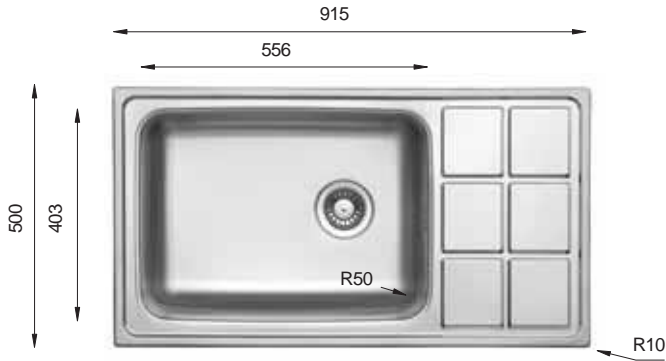

LT 780.500.15

(Welded)

Bowl Size | 340 mm x 420 mm
 180 mm x 340 mm
 Thickness | 0.70 mm
 Sink Depth | 200 mm
 Finishing | Polished / Linen

LT 950.500.15

(Welded)

Bowl Size | 340 mm x 420 mm
 180 mm x 340 mm
 Thickness | 0.70 mm
 Sink Depth | 200 mm
 Finishing | Polished

LT 1000.500.15

Bowl Size | 350 mm x 400 mm
 170 mm x 320 mm
 Thickness | 0.70 mm
 Sink Depth | 185 mm
 Finishing | Polished

Ideal Accessories

LOTUS Series

LT 915.500

Bowl Size | 556 mm x 403 mm
 Thickness | 0.70 mm
 Sink Depth | 200 mm
 Finishing | Polished