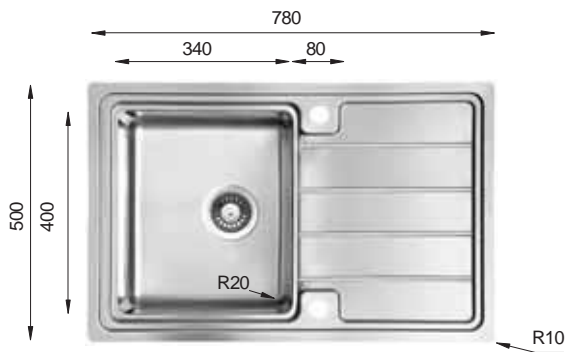

Bowl Size	340 mm x 400 mm
Thickness	0.80 mm
Sink Depth	240 mm
Finishing	Polished

BLOOM Series

BL 780.500

PRESS SINKS

Bowl Size | 340 mm x 400 mm
 Thickness | 0.80 mm
 Sink Depth | 215 mm
 Finishing | Polished