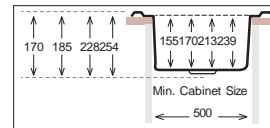

Bowl Size	470 mm x 376 mm			
Thickness	0.60 mm	0.70 mm	1 mm	1 mm
Sink Depth	170 mm	185 mm	228 mm	254 mm
Finishing	Satin	Polished	Polished	Polished