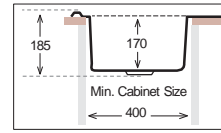

WV 1200.600.20

Bowl Size | 345 mm x 400 mm
 345 mm x 400 mm
 Thickness | 0.70 mm
 Sink Depth | 200 mm
 Finishing | Polished

Ideal Accessories

LOTUS Series

LT 615.500

(Monoblock)

Bowl Size	340 mm x 420 mm
Thickness	0.70 mm
Sink Depth	185 mm
Finishing	Polished / Linen

LT 615.500.15

(Welded)

Bowl Size	340 mm x 420 mm 180 mm x 340 mm
Thickness	0.70 mm
Sink Depth	200 mm
Finishing	Polished / Linen

LOTUS Series

LT 780.500

(Monoblock)

Bowl Size | 340 mm x 420 mm
 Thickness | 0.70 mm
 Sink Depth | 185 mm
 Finishing | Polished / Linen