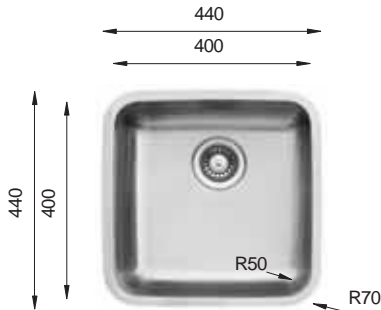

Ideal Accessories

UNDERMOUNT Series

D 340 / R50

Bowl Size	340 mm x 400 mm		
Thickness	0.80 mm	1 mm	1.2 mm
Sink Depth	190 mm	203 mm	228 mm
Finishing	Polished	Polished	Polished

D 400 / R50

Bowl Size	400 mm x 400 mm		
Thickness	0.80 mm	1 mm	1 mm
Sink Depth	190 mm	203 mm	228 mm
Finishing	Polished	Polished	Polished