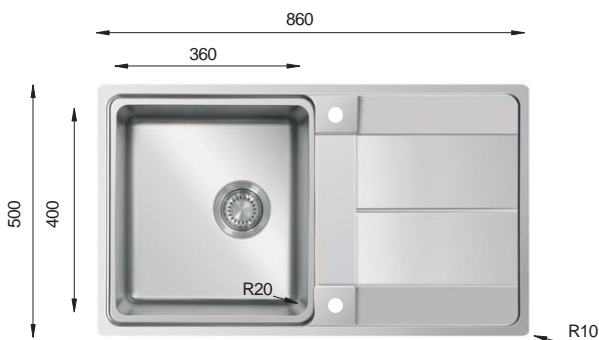

Ideal Accessories

ASSOS Series

AS 780.500 W

PRESS SINKS

Bowl Size 400 mm x 400 mm
 Thickness 0.80 mm
 Sink Depth 215 mm
 Finishing Polished

AS 860.500

PRESS SINKS

Bowl Size 360 mm x 400 mm
 Thickness 0.80 mm
 Sink Depth 218 mm
 Finishing Polished