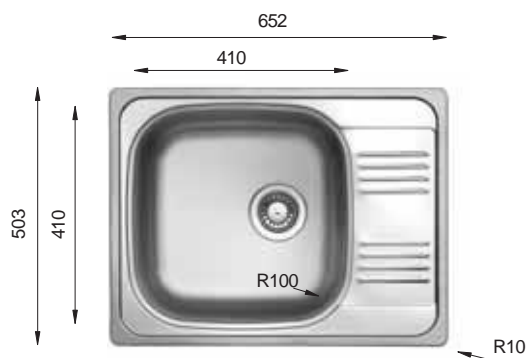

Ideal Accessories

ROSE'S Series

RS 780.500

Bowl Size	350 mm x 400 mm
Thickness	0.60 mm
Sink Depth	180 mm
Finishing	Satin / Linen

RS 860.500

Bowl Size	350 mm x 400 mm
Thickness	0.60 mm
Sink Depth	180 mm
Finishing	Satin / Linen

ROSE'S Series

RS 1000.500.15

Bowl Size | 350 mm x 400 mm
 Thickness | 160 mm x 300 mm
 Sink Depth | 0.60 mm
 Finishing | 185 mm
 Satin / Linen

HYPNOS Series

HY 652.503

Bowl Size | 410 mm x 410 mm
 Thickness | 0.70 mm
 Sink Depth | 185 mm
 Finishing | Polished / Linen