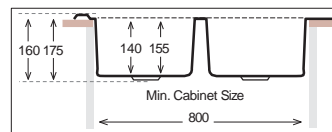

Bowl Size	337 mm x 400 mm	337 mm x 400 mm
Thickness	0.60 mm	0.70 mm
Sink Depth	160 mm	175 mm
Finishing	Satin / Linen	Polished