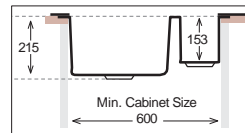

Bowl Size | 340 mm x 400 mm
170 mm x 400 mm
Thickness | 1 mm
Sink Depth | 215 mm
Finishing | Polished