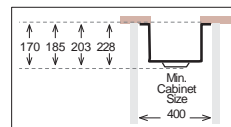

D 328

Bowl Size | 328 mm x 348 mm
 Thickness | 0.70 mm
 Sink Depth | 165 mm
 Finishing | Polished / Linen

D 345

Bowl Size | 345 mm x 400 mm
 Thickness | 0.60 mm | 0.70 mm | 1 mm | 1 mm
 Sink Depth | 170 mm | 185 mm | 203 mm | 228 mm
 Finishing | Satin / Linen | Polished / Linen | Polished | Polished