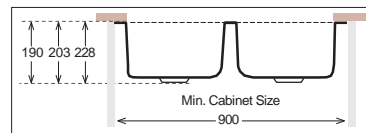

UNDERMOUNT Series

D 340.50.50 / R50

Bowl Size	340 mm x 400 mm	340 mm x 400 mm	
Thickness	0.80 mm	1 mm	1.2 mm
Sink Depth	190 mm	203 mm	228 mm
Finishing	Polished	Polished	Polished

D 400.50.50 / R50

Bowl Size	400 mm x 400 mm	400 mm x 400 mm	
Thickness	0.80 mm	1 mm	1.2 mm
Sink Depth	190 mm	203 mm	228 mm
Finishing	Polished	Polished	Polished