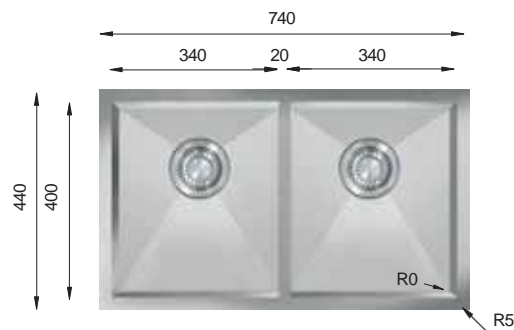

ZRL 550

HANDMADE

Bowl Size	550 mm x 400 mm			
Thickness	1 mm	1.2 mm	1.2 mm	1.5 mm
Sink Depth	195 mm	203 mm	228 mm	254 mm
Finishing	Polished	Polished	Polished	Polished

ZRL 745

HANDMADE

Bowl Size	745 mm x 400 mm		
Thickness	1.2 mm	1.2 mm	1.5 mm
Sink Depth	203 mm	228 mm	254 mm
Finishing	Polished	Polished	Polished

Ideal Accessories

ZEROLINE Series R0

ZRL 800

HANDMADE

Bowl Size	800 mm x 400 mm		
Thickness	1.2 mm	1.2 mm	1.5 mm
Sink Depth	203 mm	228 mm	254 mm
Finishing	Polished	Polished	Polished

ZRL 340.70.30

HANDMADE

Bowl Size	340 mm x 400 mm		
Thickness	170 mm x 400 mm		
Thickness	1.2 mm	1.2 mm	1.5 mm
Sink Depth	203 mm	228 mm	254 mm
Finishing	Polished	Polished	Polished

ZRL 340.50.50

HANDMADE

Bowl Size	340 mm x 400 mm		
Thickness	340 mm x 400 mm		
Thickness	1.2 mm	1.2 mm	1.5 mm
Sink Depth	203 mm	228 mm	254 mm
Finishing	Polished	Polished	Polished

Ideal Accessories

ZEROLINE PRIME Series R0

ZRLP 380.70.30

HANDMADE

Bowl Size	230 mm x 400 mm 380 mm x 400 mm
Thickness	1.2 mm
Sink Depth	190 mm
Finishing	Polished

ZRLP 340.50.50

HANDMADE

Bowl Size	340 mm x 400 mm 340 mm x 400 mm
Thickness	1.2 mm
Sink Depth	190 mm
Finishing	Polished