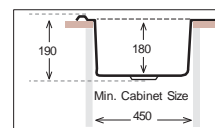

Ideal Accessories

ECLIPSE Series

EL 510

Bowl Size Ø 435 mm
 Thickness 0.70 mm
 Sink Depth 195 mm
 Finishing Polished / Linen

EL 780.500

Bowl Size 390 mm x 435 mm
 Thickness 0.70 mm
 Sink Depth 195 mm
 Finishing Polished / Linen