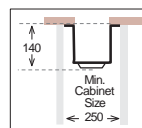

Bowl Size	180 mm x 340 mm
Thickness	0.60 mm | 0.70 mm
Sink Depth	140 mm | 140 mm
Finishing	Satin / Linen | Polished / Linen