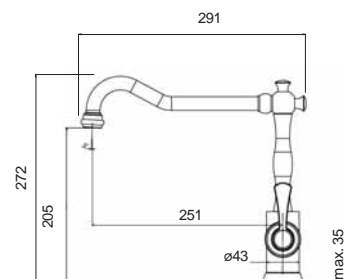

Ideal Accessories

FAUCET Series

TEMPO

OCTAVE

RUBATO

FAUCET Series

BELLA

STAINLESS
STEEL