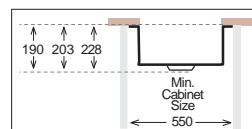

D 450 / R50

Bowl Size	450 mm x 400 mm		
Thickness	0.80 mm	1 mm	1.2 mm
Sink Depth	190 mm	203 mm	228 mm
Finishing	Polished	Polished	Polished

D 500 / R50

Bowl Size	500 mm x 400 mm		
Thickness	0.80 mm	1 mm	1 mm
Sink Depth	190 mm	203 mm	228 mm
Finishing	Polished	Polished	Polished