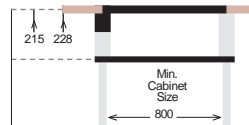

ME 550

PRESS SINKS

Bowl Size	548 mm x 395 mm		
Thickness	1 mm	1.2 mm	
Sink Depth	215 mm	228 mm	
Finishing	Polished	Polished	

ME 745.400

PRESS SINKS

Bowl Size	745 mm x 400 mm		
Thickness	1 mm	1.2 mm	
Sink Depth	215 mm	228 mm	
Finishing	Polished	Polished	