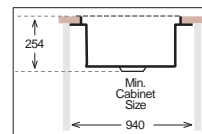

TZ Z609

HANDMADE

Bowl Size | 609 mm x 406 mm
 Thickness | 1.2 mm
 Sink Depth | 254 mm
 Finishing | Polished

TZ Z762

HANDMADE

Bowl Size | 762 mm x 406 mm
 Thickness | 1.2 mm
 Sink Depth | 254 mm
 Finishing | Polished

Ideal Accessories

TOPZERO® S SERIES WORKSTATION R0

TZ S572

HANDMADE

Bowl Size	572 mm x 432 mm
Thickness	1.2 mm
Sink Depth	254 mm
Finishing	Polished

TZ S773

HANDMADE

Bowl Size	775 mm x 432 mm
Thickness	1.2 mm
Sink Depth	254 mm
Finishing	Polished