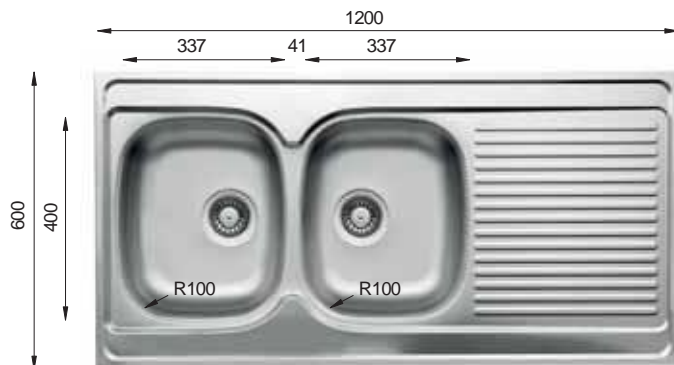

ST 1200.600.20

Bowl Size	337 mm x 400 mm	337 mm x 400 mm
Thickness	0.50 mm	0.60 mm
Sink Depth	145 mm	155 mm
Finishing	Satin / Linen	Satin / Linen
Ideal Tabs	Page 200	
Cut-Out Size	Details Provided	

SBT 32.35 S-700 S-700 K S-700 15 S-805

Ideal Accessories