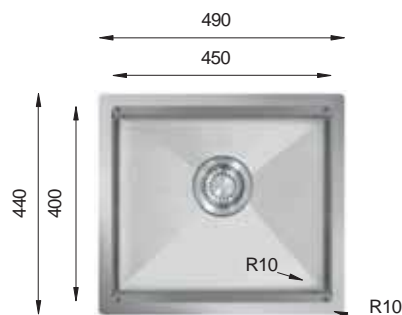

Ideal Accessories

TENLINE Series R10

TNL 340

HANDMADE

Bowl Size	340 mm x 400 mm			
Thickness	1 mm	1.2 mm	1.2 mm	1.5 mm
Sink Depth	195 mm	203 mm	228 mm	254 mm
Finishing	Polished	Polished	Polished	Polished

TNL 400

HANDMADE

Bowl Size	400 mm x 400 mm			
Thickness	1 mm	1.2 mm	1.2 mm	1.5 mm
Sink Depth	195 mm	203 mm	228 mm	254 mm
Finishing	Polished	Polished	Polished	Polished

TNL 450

HANDMADE

Bowl Size	450 mm x 400 mm			
Thickness	1 mm	1.2 mm	1.2 mm	1.5 mm
Sink Depth	195 mm	203 mm	228 mm	254 mm
Finishing	Polished	Polished	Polished	Polished

TENLINE Series R10

TNL 500

HANDMADE

Bowl Size	500 mm x 400 mm			
Thickness	1 mm	1.2 mm	1.2 mm	1.5 mm
Sink Depth	195 mm	203 mm	228 mm	254 mm
Finishing	Polished	Polished	Polished	Polished

TNL 550

HANDMADE

Bowl Size	550 mm x 400 mm			
Thickness	1 mm	1.2 mm	1.2 mm	1.5 mm
Sink Depth	195 mm	203 mm	228 mm	254 mm
Finishing	Polished	Polished	Polished	Polished