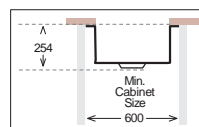

LX 340

Bowl Size | 337 mm x 397 mm
 Thickness | 1 mm
 Sink Depth | 172 mm
 Finishing | Polished

L 610 Laundry

Bowl Size | 556 mm x 403 mm
 Thickness | 1.2 mm
 Sink Depth | 254 mm
 Finishing | Polished

Ideal Accessories