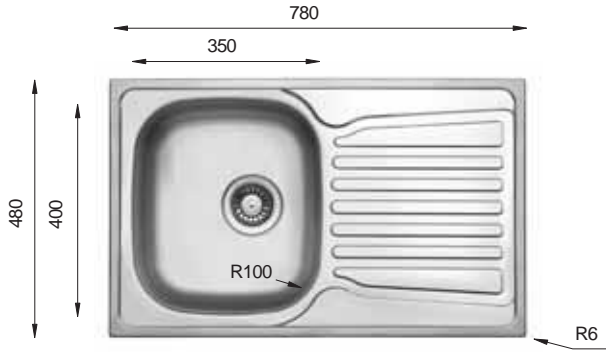

CO 780.480 W

Bowl Size	350 mm x 400 mm
Thickness	0.60 mm 0.70 mm
Sink Depth	180 mm 190 mm
Finishing	Satin / Linen Polished / Linen

Ideal Accessories

COMFORT Series

CO 780.480

Bowl Size	350 mm x 400 mm	
Thickness	0.60 mm	0.70 mm
Sink Depth	180 mm	190 mm
Finishing	Satin / Linen	Polished / Linen