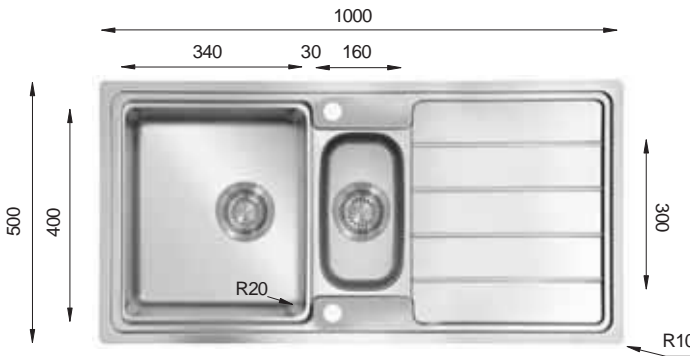

BL 1000.500.15

PRESS SINKS