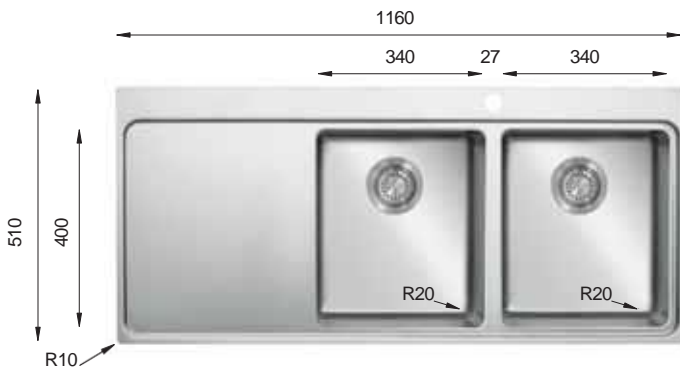

MM 1000.510.15

PRESS SINKS

Bowl Size | 170 mm x 400 mm
340 mm x 400 mm
Thickness | 1 mm
Sink Depth | 153 mm / 240 mm
Finishing | Polished

MM 1160.510.20

PRESS SINKS

Bowl Size | 340 mm x 400 mm
340 mm x 400 mm
Thickness | 1 mm
Sink Depth | 240 mm
Finishing | Polished