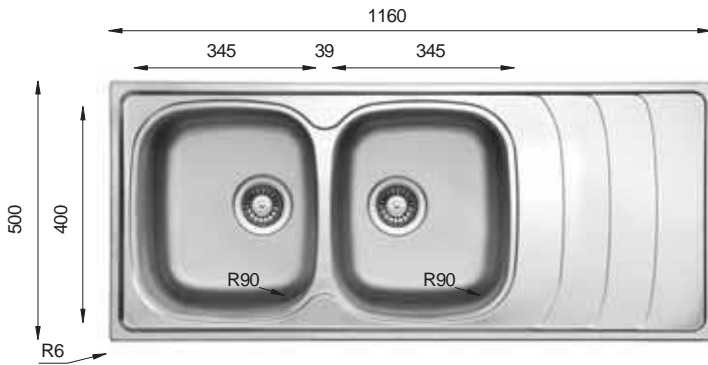

Ideal Accessories

WAVE Series

WV 860.500

Bowl Size | 410 mm x 410 mm
 Thickness | 0.70 mm
 Sink Depth | 195 mm
 Finishing | Polished

WV 915.500

Bowl Size | 556 mm x 403 mm
 Thickness | 0.70 mm
 Sink Depth | 200 mm
 Finishing | Polished / Linen

WAVE Series

WV 1000.500.15

Bowl Size | 350 mm x 400 mm
 170 mm x 320 mm
 Thickness | 0.70 mm
 Sink Depth | 195 mm
 Finishing | Polished

WV 1160.500.20

Bowl Size | 345 mm x 400 mm
 345 mm x 400 mm
 Thickness | 0.70 mm
 Sink Depth | 200 mm
 Finishing | Polished / Linen

WV 1200.600.20

Bowl Size | 345 mm x 400 mm
 345 mm x 400 mm
 Thickness | 0.70 mm
 Sink Depth | 200 mm
 Finishing | Polished

Ideal Accessories

LOTUS Series

LT 615.500

(Monoblock)

Bowl Size	340 mm x 420 mm
Thickness	0.70 mm
Sink Depth	185 mm
Finishing	Polished / Linen