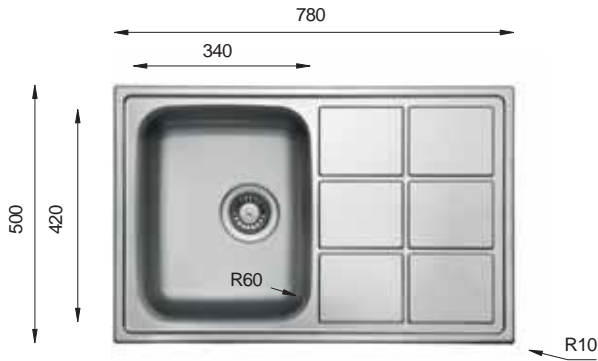

WV 1200.600.20

Bowl Size | 345 mm x 400 mm
 345 mm x 400 mm
 Thickness | 0.70 mm
 Sink Depth | 200 mm
 Finishing | Polished

Ideal Accessories

LOTUS Series

LT 615.500

(Monoblock)

Bowl Size	340 mm x 420 mm
Thickness	0.70 mm
Sink Depth	185 mm
Finishing	Polished / Linen

LT 615.500.15

(Welded)

Bowl Size	340 mm x 420 mm 180 mm x 340 mm
Thickness	0.70 mm
Sink Depth	200 mm
Finishing	Polished / Linen

LOTUS Series

LT 780.500

(Monoblock)

Bowl Size | 340 mm x 420 mm
 Thickness | 0.70 mm
 Sink Depth | 185 mm
 Finishing | Polished / Linen

LT 780.500.15

(Welded)

Bowl Size | 340 mm x 420 mm
 180 mm x 340 mm
 Thickness | 0.70 mm
 Sink Depth | 200 mm
 Finishing | Polished / Linen

LT 950.500.15

(Welded)

Bowl Size | 340 mm x 420 mm
 180 mm x 340 mm
 Thickness | 0.70 mm
 Sink Depth | 200 mm
 Finishing | Polished