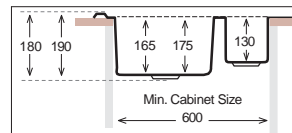

Bowl Size	350 mm x 400 mm	
	160 mm x 300 mm	
Thickness	0.60 mm	0.70 mm
Sink Depth	180 mm	190 mm
Finishing	Satin / Linen	Polished