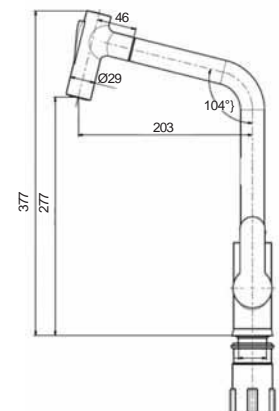

GRANITE FAUCET Series

TEMPO
Granite Faucet

OCTAVE
Granite Faucet

SERENAD
Granite Faucet

BANDO
Granite Faucet