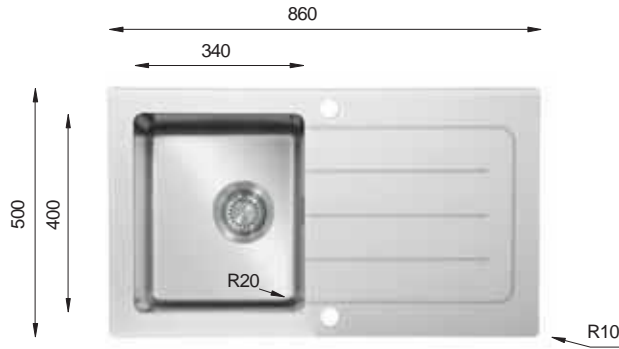

GLASS Series

GS 860.500 W Crystal