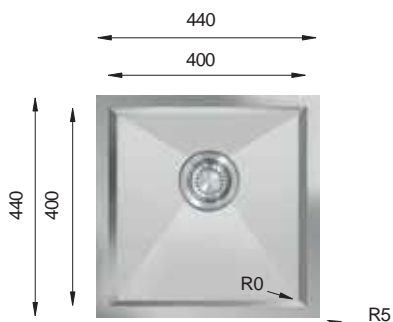

Bowl Size	340 mm x 400 mm			
Thickness	1 mm	1.2 mm	1.2 mm	1.5 mm
Sink Depth	195 mm	203 mm	228 mm	254 mm
Finishing	Polished	Polished	Polished	Polished

ZRL 400

HANDMADE

Bowl Size	400 mm x 400 mm			
Thickness	1 mm	1.2 mm	1.2 mm	1.5 mm
Sink Depth	195 mm	203 mm	228 mm	254 mm
Finishing	Polished	Polished	Polished	Polished