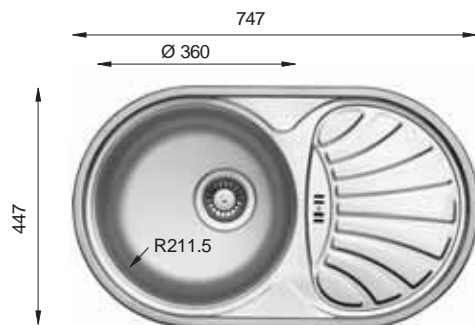

FA 747.447 W