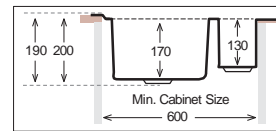

LINES Series

LN 1000.500

(Monoblock)

Bowl Size	450 mm x 400 mm
Thickness	0.60 mm 0.70 mm
Sink Depth	185 mm 195 mm
Finishing	Satin Polished

LN 1000.500.15

(Monoblock / Welded)

Bowl Size	340 mm x 420 mm	170 mm x 320 mm
Thickness	0.70 mm	0.70 mm (Welded)
Sink Depth	190 mm	200 mm
Finishing	Polished	Polished

LN 1160.500.20

Bowl Size	340 mm x 420 mm	340 mm x 420 mm
Thickness	0.70 mm	
Sink Depth	200 mm	
Finishing	Polished	

Ideal Accessories

HYPNOS SELECTION Series

HS 860.500

Bowl Size	350 mm x 400 mm		
Thickness	0.50 mm	0.60 mm	0.70 mm
Sink Depth	155 mm	175 mm	185 mm
Finishing	Satin	Polished / Linen	Polished