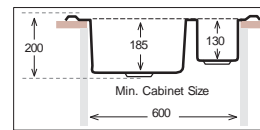

Bowl Size | 340 mm x 420 mm
180 mm x 340 mm
Thickness | 0.70 mm
Sink Depth | 200 mm
Finishing | Polished / Linen