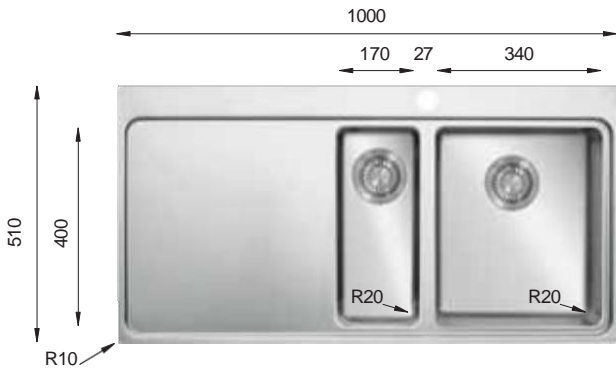

MM 1000.510.15

PRESS SINKS