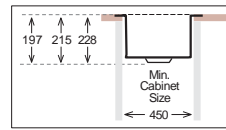

Bowl Size	400 mm x 400 mm
Thickness	0.80 mm | 1 mm | 1.2 mm
Sink Depth	197 mm | 215 mm | 228 mm
Finishing	Polished | Polished | Polished