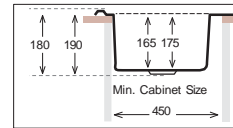

FA 770.480

Bowl Size	Ø 390 mm	
Thickness	0.60 mm	0.70 mm
Sink Depth	180 mm	190 mm
Finishing	Satin / Linen	Polished / Linen

Ideal Accessories

FAVORITE Series

FA 770.480 W

Bowl Size	Ø 390 mm	
Thickness	0.60 mm	0.70 mm
Sink Depth	180 mm	190 mm
Finishing	Satin / Linen	Polished / Linen