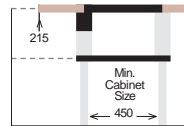

Bowl Size | 400 mm x 400 mm
Thickness | 1 mm
Sink Depth | 215 mm
Finishing | Polished

Ideal Accessories