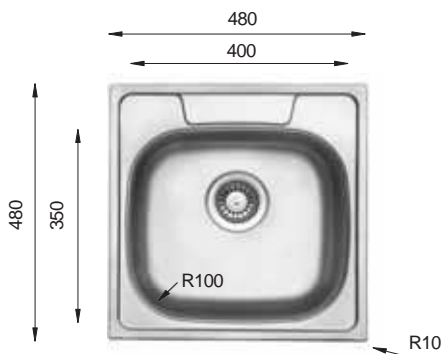

GA 480.480

Bowl Size	400 mm x 350 mm	
Thickness	0.50 mm	0.60 mm
Sink Depth	155 mm	165 mm
Finishing	Satin / Linen	Satin / Linen