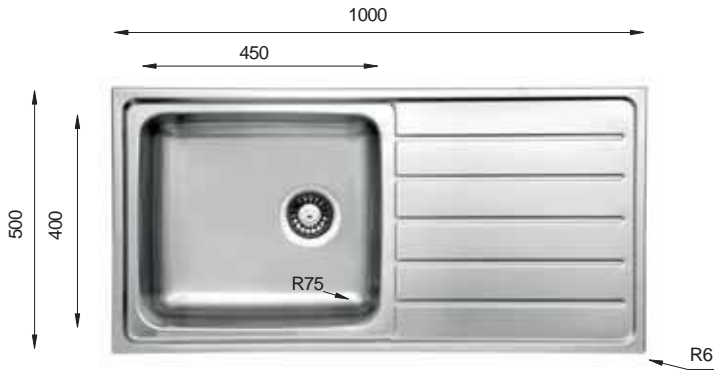

HYPNOS SELECTION Series

HS 1000.500

(Monoblock)