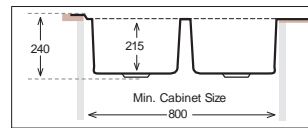

MICRO FLAT Series R20

MF 1160.500.20

PRESS SINKS

Bowl Size | 340 mm x 400 mm
 340 mm x 400 mm
 Thickness | 1 mm
 Sink Depth | 240 mm
 Finishing | Polished

MF2 1160.500.20

PRESS SINKS

Bowl Size | 340 mm x 400 mm
 340 mm x 400 mm
 Thickness | 1 mm
 Sink Depth | 240 mm
 Finishing | Polished