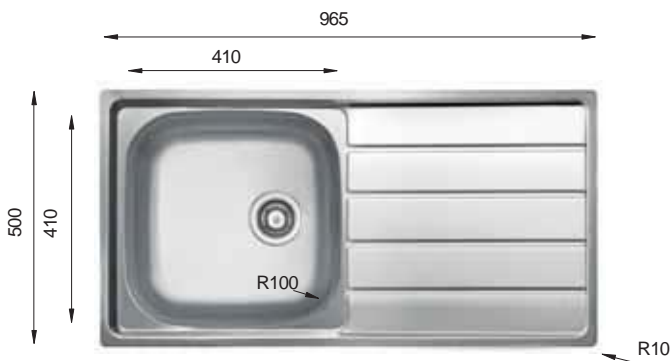

LN 1160.500.20

Bowl Size	340 mm x 420 mm	340 mm x 420 mm
Thickness	0.70 mm	
Sink Depth	200 mm	
Finishing	Polished	

Ideal Accessories

HYPNOS SELECTION Series

HS 860.500

Bowl Size	350 mm x 400 mm		
Thickness	0.50 mm	0.60 mm	0.70 mm
Sink Depth	155 mm	175 mm	185 mm
Finishing	Satin	Polished / Linen	Polished

HS 965.500

Bowl Size	410 mm x 410 mm		
Thickness	0.60 mm	0.70 mm	
Sink Depth	185 mm	200 mm	
Finishing	Satin / Linen	Polished	

HS 965.500.15

Bowl Size	346 mm x 396 mm		
	170 mm x 320 mm		
Thickness	0.60 mm	0.70 mm	
Sink Depth	155 mm	165 mm	
Finishing	Satin / Linen	Polished	