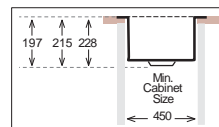

Bowl Size	400 mm x 340 mm		
Thickness	0.80 mm	1 mm	1.2 mm
Sink Depth	197 mm	215 mm	228 mm
Finishing	Polished	Polished	Polished