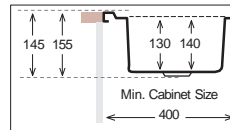

ST 1000.500

Bowl Size	350 mm x 400 mm	
Thickness	0.50 mm	0.60 mm
Sink Depth	145 mm	155 mm
Finishing	Satin / Linen	Satin / Linen

ST 1000.600

Bowl Size	350 mm x 400 mm	
Thickness	0.50 mm	0.60 mm
Sink Depth	145 mm	155 mm
Finishing	Satin / Linen	Satin / Linen