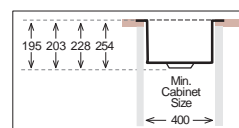

Cabinet Size ◀ ▶

85 cm
cabinet size

90 cm
cabinet size

110 cm
cabinet size

Cabinet Size ◀ ▶

ZEROLINE Series R0

ZRL 340

HANDMADE

Bowl Size	340 mm x 400 mm			
Thickness	1 mm	1.2 mm	1.2 mm	1.5 mm
Sink Depth	195 mm	203 mm	228 mm	254 mm
Finishing	Polished	Polished	Polished	Polished

ZRL 400

HANDMADE

Bowl Size	400 mm x 400 mm			
Thickness	1 mm	1.2 mm	1.2 mm	1.5 mm
Sink Depth	195 mm	203 mm	228 mm	254 mm
Finishing	Polished	Polished	Polished	Polished