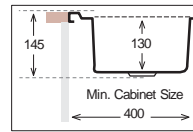

Bowl Size | 350 mm x 400 mm
Thickness | 0.50 mm
Sink Depth | 145 mm
Finishing | Satin / Linen