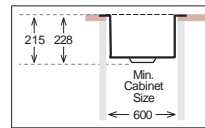

Bowl Size	548 mm x 395 mm		
Thickness	1 mm	1.2 mm	
Sink Depth	215 mm	228 mm	
Finishing	Polished	Polished