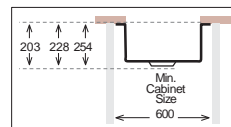

D 723

Bowl Size	723 mm x 417 mm
Thickness	0.80 mm 1 mm 1.2 mm
Sink Depth	203 mm 228 mm 254 mm
Finishing	Polished Polished Polished

D 537

Bowl Size	537 mm x 487 mm
Thickness	0.80 mm 1 mm 1.2 mm
Sink Depth	203 mm 228 mm 254 mm
Finishing	Polished Polished Polished