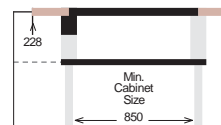

WSC 620

HANDMADE

Bowl Size	570 mm x 390 mm
Thickness	1.2 mm
Sink Depth	228 mm
Finishing	Polished

WSC 810

HANDMADE

Bowl Size	760 mm x 390 mm
Thickness	1.2 mm
Sink Depth	228 mm
Finishing	Polished

B47 CS 420 DR 420 XLC 168 S-905