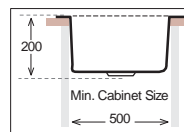

Bowl Size | 340 mm x 400 mm
Sink Depth | 200 mm
Finishing | Granite