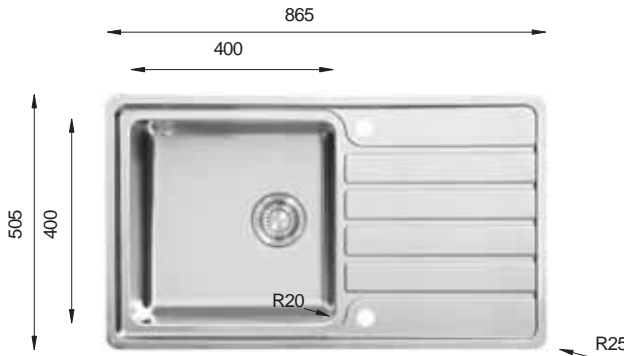

AS 1160.500.20

PRESS SINKS

Bowl Size | 340 mm x 400 mm
 340 mm x 400 mm
 Thickness | 0.80 mm
 Sink Depth | 215 mm
 Finishing | Polished

Ideal Accessories

MICRO SELECTION Series R20

MS 860.500

PRESS SINKS

Bowl Size | 400 mm x 400 mm
 Thickness | 0.80 mm
 Sink Depth | 213 mm
 Finishing | Polished