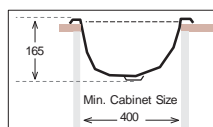

Bowl Size	Ø 330 mm
Thickness	1 mm
Sink Depth	165 mm
Finishing	Polished