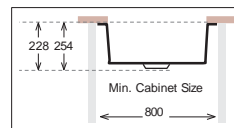

D Series

DXT 840

Bowl Size	720 mm x 450 mm	
Thickness	1 mm	1.2 mm
Sink Depth	228 mm	254 mm
Finishing	Polished	Polished

D 715

Bowl Size	717 mm x 417 mm	
Thickness	1 mm	1.2 mm
Sink Depth	228 mm	254 mm
Finishing	Polished	Polished