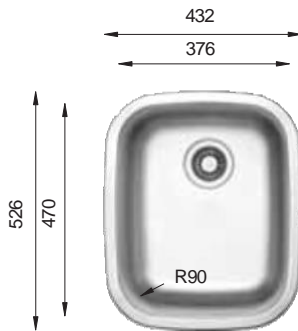

UNIVERSAL Series

UN 345

Bowl Size	345 mm x 400 mm		
Thickness	0.60 mm	0.70 mm	1 mm
Sink Depth	170 mm	185 mm	203 mm
Finishing	Satin	Polished	Polished

UN 376

Bowl Size	376 mm x 470 mm			
Thickness	0.60 mm	0.70 mm	1 mm	1 mm
Sink Depth	170 mm	185 mm	228 mm	254 mm
Finishing	Satin	Polished	Polished	Polished