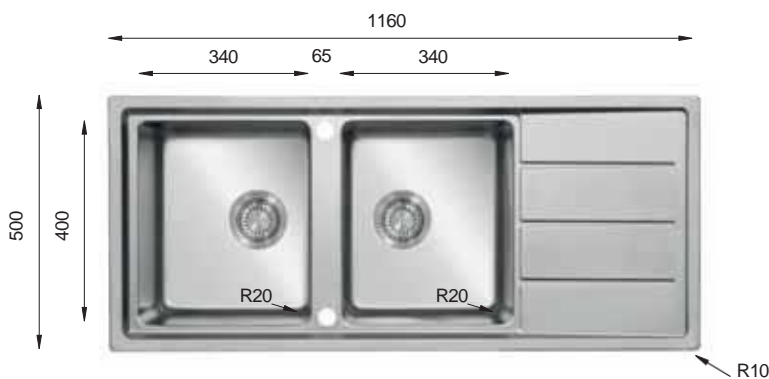

MARLIN Series

MA 1000.500.15

PRESS SINKS

Bowl Size | 340 mm x 400 mm
 170 mm x 300 mm
 Thickness | 1 mm
 Sink Depth | 240 mm
 Finishing | Polished

MA 1160.500.20

PRESS SINKS

Bowl Size | 340 mm x 400 mm
 340 mm x 400 mm
 Thickness | 1 mm
 Sink Depth | 240 mm
 Finishing | Polished

Ideal Accessories

LINES Series

LN 860.500

(Monoblock)

Bowl Size | 340 mm x 420 mm
 Thickness | 0.70 mm
 Sink Depth | 185 mm
 Finishing | Polished

LN 965.500

(Welded)

Bowl Size | 400 mm x 400 mm
 Thickness | 0.70 mm
 Sink Depth | 200 mm
 Finishing | Polished