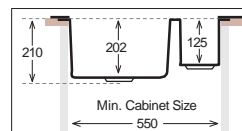

GS 950.500.15 W Diamond

Bowl Size | 360 mm x 400 mm
 | 160 mm x 300 mm
 Thickness | 1 mm
 Sink Depth | 210 mm
 Finishing | Polished

GS 950.500.15 B Diamond

Bowl Size | 360 mm x 400 mm
 | 160 mm x 300 mm
 Thickness | 1 mm
 Sink Depth | 210 mm
 Finishing | Polished