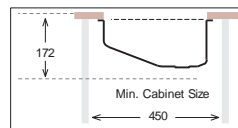

Bowl Size | 337 mm x 397 mm
Thickness | 1 mm
Sink Depth | 172 mm
Finishing | Polished