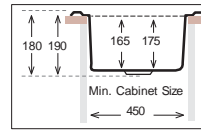

CO 480.480

Inset Min.Cabinet Size

Bowl Size	400 mm x 350 mm	
Thickness	0.60 mm	0.70 mm
Sink Depth	180 mm	190 mm
Finishing	Satin / Linen	Polished / Linen

COMFORT Series

CO 503.503

Bowl Size	400 mm x 350 mm
Thickness	0.60 mm 0.70 mm
Sink Depth	180 mm 190 mm
Finishing	Satin / Linen Polished / Linen