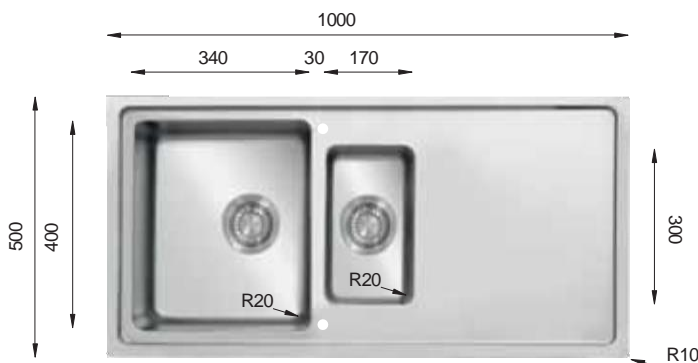

Ideal Accessories

MICRO FLAT Series R20

MF 860.500

PRESS SINKS

Bowl Size | 400 mm x 400 mm
 Thickness | 1 mm
 Sink Depth | 240 mm
 Finishing | Polished

MF 1000.500.15

PRESS SINKS

Bowl Size | 340 mm x 400 mm
 170 mm x 300 mm
 Thickness | 1 mm
 Sink Depth | 240 mm
 Finishing | Polished