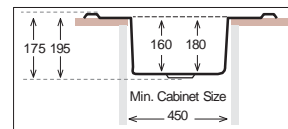

COMFORT Series

CO 780.480

Bowl Size	350 mm x 400 mm	
Thickness	0.60 mm	0.70 mm
Sink Depth	180 mm	190 mm
Finishing	Satin / Linen	Polished / Linen

CO 778.488.15

Bowl Size	350 mm x 400 mm	
	160 mm x 300 mm	
Thickness	0.60 mm	0.70 mm
Sink Depth	180 mm	190 mm
Finishing	Satin / Linen	Polished

CO 780.476.18

Bowl Size	350 mm x 400 mm	
	328 mm x 348 mm	
Thickness	0.70 mm	
Sink Depth	190 mm	
Finishing	Polished	

CO 777.488

(Monoblock)

Bowl Size	350 mm x 400 mm	
Thickness	0.60 mm	0.70 mm
Sink Depth	175 mm	195 mm
Finishing	Satin / Linen	Polished / Linen