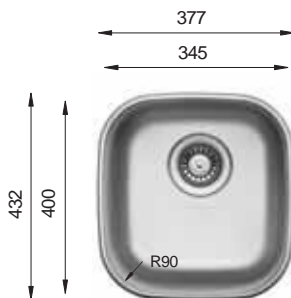

D 328

Bowl Size | 328 mm x 348 mm
 Thickness | 0.70 mm
 Sink Depth | 165 mm
 Finishing | Polished / Linen

D 345

Bowl Size | 345 mm x 400 mm
 Thickness | 0.60 mm | 0.70 mm | 1 mm | 1 mm
 Sink Depth | 170 mm | 185 mm | 203 mm | 228 mm
 Finishing | Satin / Linen | Polished / Linen | Polished | Polished