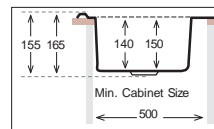

CM 860.435

Bowl Size	390 mm x 360 mm	
Thickness	0.50 mm	0.60 mm
Sink Depth	155 mm	165 mm
Finishing	Satin / Linen	Satin / Linen

CM 860.435 W

Bowl Size	390 mm x 360 mm	
Thickness	0.50 mm	0.60 mm
Sink Depth	155 mm	165 mm
Finishing	Satin / Linen	Satin / Linen