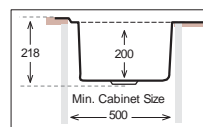

Ideal Accessories

ASSOS Series

AS 780.500 W

PRESS SINKS

Bowl Size 400 mm x 400 mm
 Thickness 0.80 mm
 Sink Depth 215 mm
 Finishing Polished

AS 860.500

PRESS SINKS

Bowl Size 360 mm x 400 mm
 Thickness 0.80 mm
 Sink Depth 218 mm
 Finishing Polished