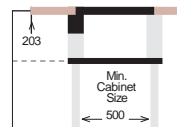

colorX 450

HANDMADE

Gold

Bronze

Titanium

Bowl Size | 450 mm x 400 mm
Thickness | 1.2 mm
Sink Depth | 203 mm
Finishing | Polished

colorX Series R10

colorX 500

HANDMADE

Gold

Bronze

Titanium

Bowl Size | 500 mm x 400 mm
Thickness | 1.2 mm
Sink Depth | 203 mm
Finishing | Polished

colorX 550

HANDMADE

Gold