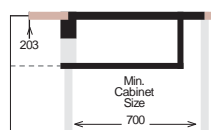

Bowl Size | 340 mm x 400 mm
170 mm x 400 mm
Thickness | 1.2 mm
Sink Depth | 203 mm
Finishing | Polished

colorX 340.50.50

HANDMADE

Gold

Bronze

Titanium

Bowl Size | 340 mm x 400 mm
340 mm x 400 mm
Thickness | 1.2 mm
Sink Depth | 203 mm
Finishing | Polished

Ideal Accessories

WORKSTATION Series WS

WS 700

HANDMADE

Flushmount Inset Slim Top Undermount Min. Cabinet Size

Bowl Size 580 mm x 380 mm
 Thickness 1.2 mm
 Sink Depth 203 mm
 Finishing Polished

WS 790

HANDMADE