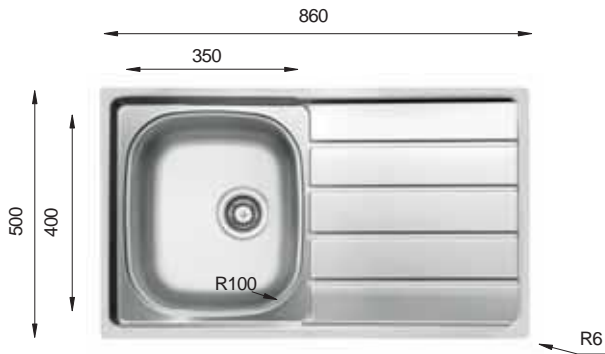

LINES Series

LN 1000.500

(Monoblock)

Bowl Size	450 mm x 400 mm
Thickness	0.60 mm 0.70 mm
Sink Depth	185 mm 195 mm
Finishing	Satin Polished

LN 1000.500.15

(Monoblock / Welded)

Bowl Size	340 mm x 420 mm	170 mm x 320 mm
Thickness	0.70 mm	0.70 mm (Welded)
Sink Depth	190 mm	200 mm
Finishing	Polished	Polished

LN 1160.500.20

Bowl Size	340 mm x 420 mm	340 mm x 420 mm
Thickness	0.70 mm	
Sink Depth	200 mm	
Finishing	Polished	

Ideal Accessories

HYPNOS SELECTION Series

HS 860.500

Bowl Size	350 mm x 400 mm		
Thickness	0.50 mm	0.60 mm	0.70 mm
Sink Depth	155 mm	175 mm	185 mm
Finishing	Satin	Polished / Linen	Polished

HS 965.500

Bowl Size	410 mm x 410 mm		
Thickness	0.60 mm	0.70 mm	
Sink Depth	185 mm	200 mm	
Finishing	Satin / Linen	Polished	

HS 965.500.15

Bowl Size	346 mm x 396 mm		
	170 mm x 320 mm		
Thickness	0.60 mm	0.70 mm	
Sink Depth	155 mm	165 mm	
Finishing	Satin / Linen	Polished	