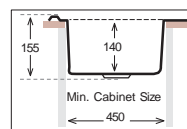

COMPACT Series

CM 465.435

Bowl Size	390 mm x 360 mm
Thickness	0.50 mm
Sink Depth	155 mm
Finishing	Satin / Linen

CM 580.435

Bowl Size	390 mm x 360 mm
Thickness	0.50 mm
Sink Depth	155 mm
Finishing	Satin / Linen