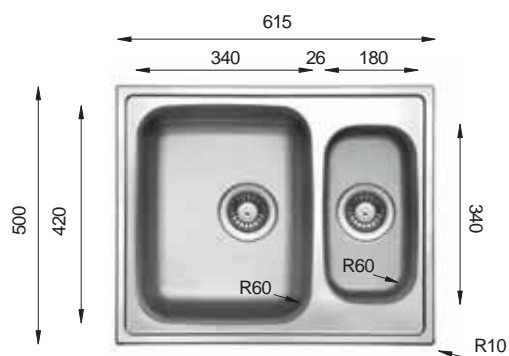

WV 1200.600.20

Bowl Size | 345 mm x 400 mm
 345 mm x 400 mm
 Thickness | 0.70 mm
 Sink Depth | 200 mm
 Finishing | Polished

Ideal Accessories

LOTUS Series

LT 615.500

(Monoblock)

Bowl Size	340 mm x 420 mm
Thickness	0.70 mm
Sink Depth	185 mm
Finishing	Polished / Linen

LT 615.500.15

(Welded)

Bowl Size	340 mm x 420 mm 180 mm x 340 mm
Thickness	0.70 mm
Sink Depth	200 mm
Finishing	Polished / Linen

LOTUS Series

LT 780.500

(Monoblock)

Bowl Size | 340 mm x 420 mm
 Thickness | 0.70 mm
 Sink Depth | 185 mm
 Finishing | Polished / Linen