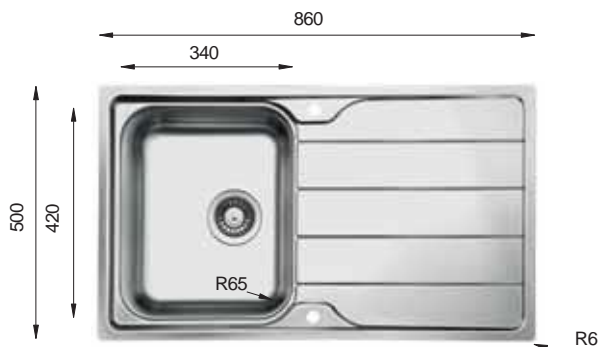

Ideal Accessories

LINES Series

LN 860.500

(Monoblock)

Bowl Size | 340 mm x 420 mm
 Thickness | 0.70 mm
 Sink Depth | 185 mm
 Finishing | Polished

LN 965.500

(Welded)

Bowl Size | 400 mm x 400 mm
 Thickness | 0.70 mm
 Sink Depth | 200 mm
 Finishing | Polished