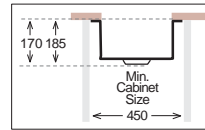

Ideal Accessories

UNDERMOUNT Series

D 346

Bowl Size	400 mm x 345 mm
Thickness	0.60 mm 0.70 mm
Sink Depth	170 mm 185 mm
Finishing	Satin / Linen Polished / Linen

D 360

Bowl Size	420 mm x 360 mm
Thickness	0.60 mm 0.70 mm
Sink Depth	170 mm 185 mm
Finishing	Satin / Linen Polished / Linen