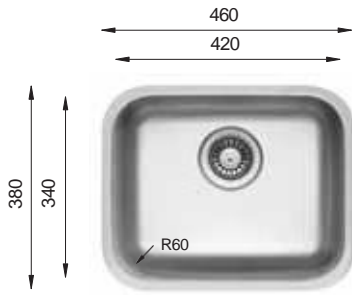

UNDERMOUNT Series

D 420

Bowl Size	420 mm x 340 mm
Thickness	1 mm
Sink Depth	185 mm
Finishing	Polished / Linen