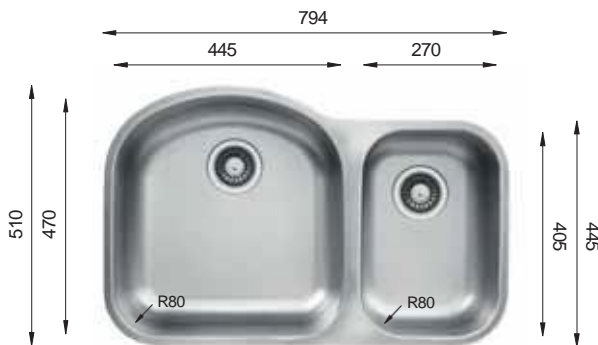

UNDERMOUNT Series

MN 375.60.40

Monoblock

Bowl Size	375 mm x 470 mm
	345 mm x 405 mm
Thickness	1 mm 1.2 mm
Sink Depth	228 mm 240 mm
Finishing	Polished Polished

MN 445.70.30

Monoblock

Bowl Size	445 mm x 470 mm
	270 mm x 405 mm
Thickness	1 mm 1.2 mm
Sink Depth	228 mm 240 mm
Finishing	Polished Polished