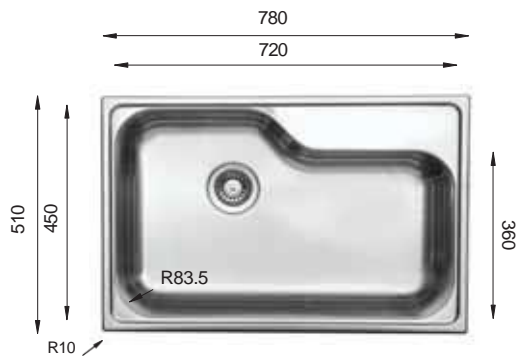

DXT 780

Inset Min. Cabinet Size

Bowl Size	720 mm x 450 mm
Thickness	0.80 mm | 1 mm
Sink Depth	203 mm | 228 mm
Finishing	Polished | Polished