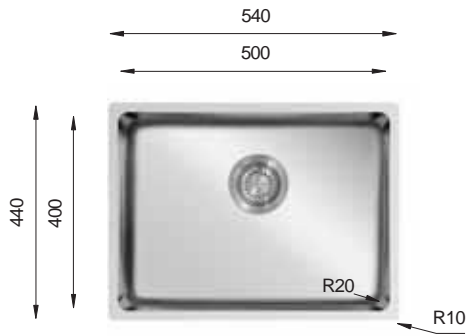

ME 451

PRESS SINKS

Bowl Size	450 mm x 400 mm
Thickness	0.80 mm 1 mm 1.2 mm
Sink Depth	197 mm 215 mm 228 mm
Finishing	Polished Polished Polished

MICRO Series R20

ME 500

PRESS SINKS

Bowl Size	500 mm x 400 mm		
Thickness	0.80 mm	1 mm	1.2 mm
Sink Depth	190 mm	215 mm	228 mm
Finishing	Polished	Polished	Polished