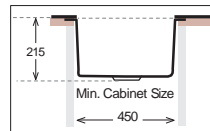

GS 780.500 W Diamond

Bowl Size | 340 mm x 400 mm
 Thickness | 1 mm
 Sink Depth | 215 mm
 Finishing | Polished

GS 780.500 B Diamond

Bowl Size | 340 mm x 400 mm
 Thickness | 1 mm
 Sink Depth | 215 mm
 Finishing | Polished