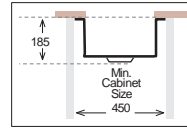

Bowl Size	420 mm x 340 mm
Thickness	1 mm
Sink Depth	185 mm
Finishing	Polished / Linen