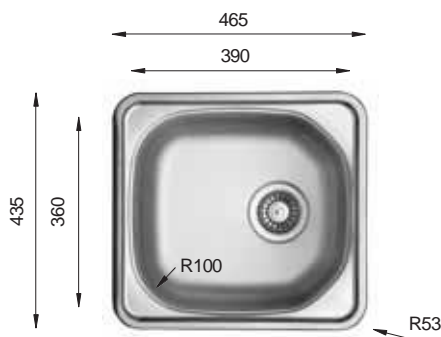

Bowl Size	390 mm x 360 mm
Thickness	0.50 mm
Sink Depth	155 mm
Finishing	Satin / Linen