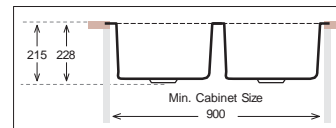

Bowl Size	400 mm x 450 mm
Thickness	400 mm x 450 mm
Sink Depth	1 mm | 1.2 mm
Finishing	Polished | Polished