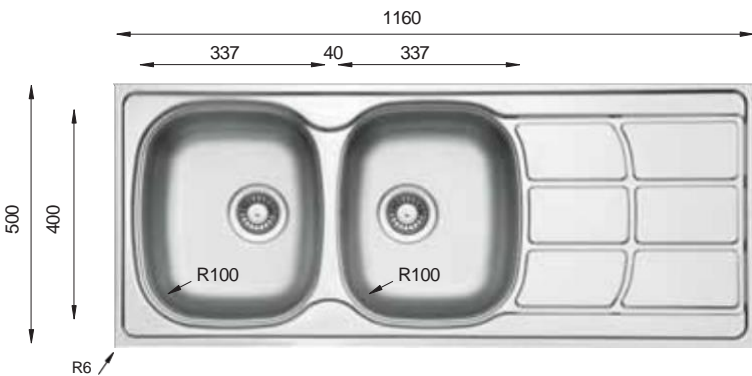

Ideal Accessories

CLASSIC Series

CL 780.480.20

Monoblock

Bowl Size	337 mm x 400 mm	337 mm x 400 mm
Thickness	0.60 mm	0.70 mm
Sink Depth	160 mm	175 mm
Finishing	Satin / Linen	Polished

CL 860.500.20

Bowl Size	360 mm x 420 mm	360 mm x 420 mm
Thickness	0.80 mm	
Sink Depth	180 mm	
Finishing	Polished	

CL 1160.500.20

Monoblock

Bowl Size	337 mm x 400 mm	337 mm x 400 mm
Thickness	0.60 mm	0.70 mm
Sink Depth	160 mm	175 mm
Finishing	Satin / Linen	Polished

Ideal Accessories

GALANT Series

GA 465.488

Bowl Size	400 mm x 350 mm	
Thickness	0.60 mm	0.70 mm
Sink Depth	180 mm	190 mm
Finishing	Satin / Linen	Polished