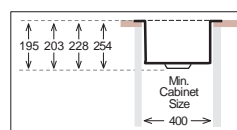

FIVELINE Series

FVL 450.505

HANDMADE

Bowl Size | 400 mm x 400 mm
 Thickness | 1.2 mm
 Sink Depth | 203 mm
 Finishing | Polished

FVL 550.505

HANDMADE

Bowl Size | 500 mm x 400 mm
 Thickness | 1.2 mm
 Sink Depth | 203 mm
 Finishing | Polished

Ideal Accessories

TENLINE Series R10

TNL 340

HANDMADE

Bowl Size	340 mm x 400 mm			
Thickness	1 mm	1.2 mm	1.2 mm	1.5 mm
Sink Depth	195 mm	203 mm	228 mm	254 mm
Finishing	Polished	Polished	Polished	Polished

TNL 400

HANDMADE

Bowl Size	400 mm x 400 mm			
Thickness	1 mm	1.2 mm	1.2 mm	1.5 mm
Sink Depth	195 mm	203 mm	228 mm	254 mm
Finishing	Polished	Polished	Polished	Polished

TNL 450

HANDMADE

Bowl Size	450 mm x 400 mm			
Thickness	1 mm	1.2 mm	1.2 mm	1.5 mm
Sink Depth	195 mm	203 mm	228 mm	254 mm
Finishing	Polished	Polished	Polished	Polished