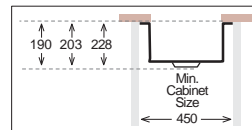

Ideal Accessories

UNDERMOUNT Series

D 340 / R50

Bowl Size	340 mm x 400 mm		
Thickness	0.80 mm	1 mm	1.2 mm
Sink Depth	190 mm	203 mm	228 mm
Finishing	Polished	Polished	Polished

D 400 / R50

Bowl Size	400 mm x 400 mm		
Thickness	0.80 mm	1 mm	1 mm
Sink Depth	190 mm	203 mm	228 mm
Finishing	Polished	Polished	Polished