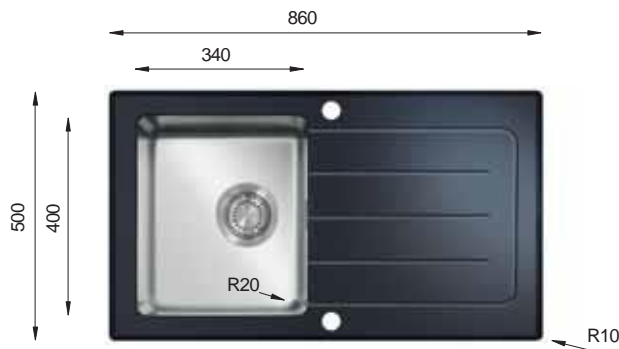

GLASS Series

GS 860.500 W Crystal

Bowl Size | 340 mm x 400 mm
 Thickness | 1 mm
 Sink Depth | 215 mm
 Finishing | Polished

GS 860.500 B Crystal

Bowl Size | 340 mm x 400 mm
 Thickness | 1 mm
 Sink Depth | 215 mm
 Finishing | Polished