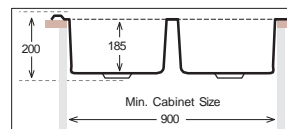

HS 860.500.20

(Welded)

Bowl Size	420 mm x 340 mm 340 mm x 420 mm
Thickness	0.70 mm
Sink Depth	200 mm
Finishing	Polished

HS 1160.500.20

(Welded)

Bowl Size	340 mm x 420 mm 420 mm x 340 mm
Thickness	0.70 mm
Sink Depth	200 mm
Finishing	Polished