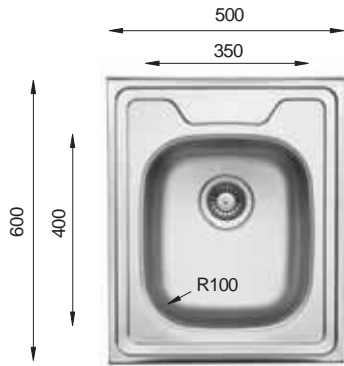

STANDARD Series

ST 500.600

Bowl Size | 350 mm x 400 mm
Thickness | 0.50 mm
Sink Depth | 145 mm
Finishing | Satin / Linen