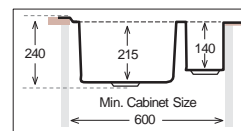

Ideal Accessories

MICRO FLAT Series R20

MF 860.500

PRESS SINKS

Bowl Size | 400 mm x 400 mm
 Thickness | 1 mm
 Sink Depth | 240 mm
 Finishing | Polished

MF 1000.500.15

PRESS SINKS

Bowl Size | 340 mm x 400 mm
 170 mm x 300 mm
 Thickness | 1 mm
 Sink Depth | 240 mm
 Finishing | Polished