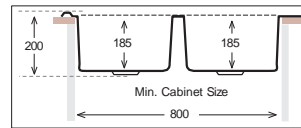

WAVE Series

WV 1000.500.15

Bowl Size | 350 mm x 400 mm
 170 mm x 320 mm
 Thickness | 0.70 mm
 Sink Depth | 195 mm
 Finishing | Polished

WV 1160.500.20

Bowl Size | 345 mm x 400 mm
 345 mm x 400 mm
 Thickness | 0.70 mm
 Sink Depth | 200 mm
 Finishing | Polished / Linen

WV 1200.600.20

Bowl Size | 345 mm x 400 mm
 345 mm x 400 mm
 Thickness | 0.70 mm
 Sink Depth | 200 mm
 Finishing | Polished

Ideal Accessories

LOTUS Series

LT 615.500

(Monoblock)

Bowl Size	340 mm x 420 mm
Thickness	0.70 mm
Sink Depth	185 mm
Finishing	Polished / Linen