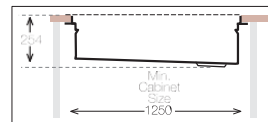

Bowl Size | 927 mm x 410 mm
 Thickness | 1.2 mm
 Sink Depth | 254 mm
 Finishing | Polished

Ideal Accessories

TOPZERO® WT SERIES WORKSTATION R0

TZ WT1092

HANDMADE

TopZero

Min. Cabinet Size

Bowl Size	1092 mm x 432 mm
Thickness	1.2 mm
Sink Depth	254 mm
Finishing	Polished