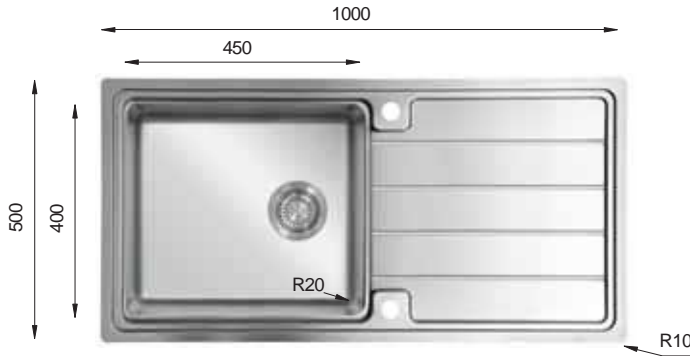

BLB 860.500

PRESS SINKS

Bowl Size | 400 mm x 400 mm
 Thickness | 0.80 mm
 Sink Depth | 215 mm
 Finishing | Polished

BLOOM Series

BL 1000.500

PRESS SINKS

Bowl Size | 450 mm x 400 mm
 Thickness | 0.80 mm
 Sink Depth | 215 mm
 Finishing | Polished