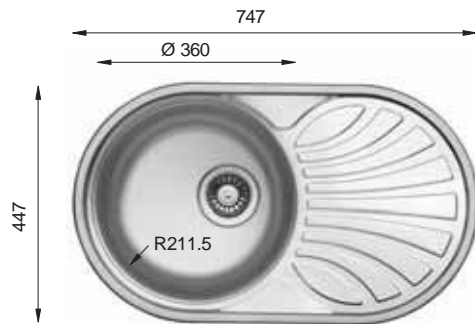

FAVORITE Series

FA 577.447

Bowl Size	Ø 360 mm		
Thickness	0.50 mm	0.60 mm	0.70 mm
Sink Depth	170 mm	180 mm	190 mm
Finishing	Satin / Linen	Satin / Linen	Polished / Linen

FA 747.447

Bowl Size	Ø 360 mm	
Thickness	0.60 mm	0.70 mm
Sink Depth	180 mm	190 mm
Finishing	Satin / Linen	Polished

FA 747.447 W

Bowl Size	Ø 360 mm	
Thickness	0.60 mm	0.70 mm
Sink Depth	180 mm	190 mm
Finishing	Satin / Linen	Polished

FA 770.480

Bowl Size	Ø 390 mm	
Thickness	0.60 mm	0.70 mm
Sink Depth	180 mm	190 mm
Finishing	Satin / Linen	Polished / Linen

Ideal Accessories