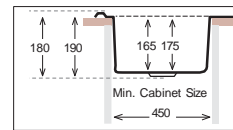

Bowl Size	Ø 360 mm	
Thickness	0.60 mm	0.70 mm
Sink Depth	180 mm	190 mm
Finishing	Satin / Linen	Polished