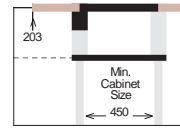

ZRLP 380.70.30

HANDMADE

Bowl Size	230 mm x 400 mm 380 mm x 400 mm
Thickness	1.2 mm
Sink Depth	190 mm
Finishing	Polished

ZRLP 340.50.50

HANDMADE

Bowl Size	340 mm x 400 mm 340 mm x 400 mm
Thickness	1.2 mm
Sink Depth	190 mm
Finishing	Polished

Ideal Accessories

FIVELINE Series R5

FVL 400

HANDMADE

Bowl Size	400 mm x 400 mm
Thickness	1.2 mm
Sink Depth	203 mm
Finishing	Polished

FVL 500

HANDMADE

Bowl Size	500 mm x 400 mm
Thickness	1.2 mm
Sink Depth	203 mm
Finishing	Polished

FIVELINE Series

FVL 450.505

HANDMADE

Bowl Size | 400 mm x 400 mm
 Thickness | 1.2 mm
 Sink Depth | 203 mm
 Finishing | Polished

FVL 550.505

HANDMADE

Bowl Size | 500 mm x 400 mm
 Thickness | 1.2 mm
 Sink Depth | 203 mm
 Finishing | Polished