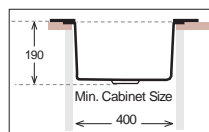

Bowl Size	340 mm x 340 mm
Thickness	1 mm
Sink Depth	190 mm
Finishing	Polished