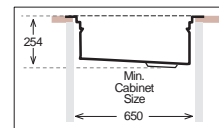

WSC 620

HANDMADE

Bowl Size	570 mm x 390 mm
Thickness	1.2 mm
Sink Depth	228 mm
Finishing	Polished

WSC 810

HANDMADE

Bowl Size	760 mm x 390 mm
Thickness	1.2 mm
Sink Depth	228 mm
Finishing	Polished

B47 CS 420 DR 420 XLC 168 S-905

Ideal Accessories

WORKSTATION Series WSS

WSS 620

HANDMADE

Bowl Size | 570 mm x 381 mm
 Thickness | 1.2 mm
 Sink Depth | 254 mm
 Finishing | Polished

WSS 711

HANDMADE

Bowl Size | 660 mm x 381 mm
 Thickness | 1.2 mm
 Sink Depth | 254 mm
 Finishing | Polished

WSS 1143

HANDMADE

Bowl Size | 1092 mm x 381 mm
 Thickness | 1.5 mm
 Sink Depth | 254 mm
 Finishing | Polished

Ideal Accessories

WORKSTATION Series WSD

WSD 580

HANDMADE

Bowl Size	520 mm x 330 mm
Thickness	1.2 mm
Sink Depth	245 mm
Finishing	Polished