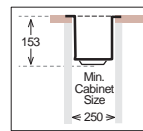

MU 450.50.50

PRESS SINKS

Bowl Size	400 mm x 450 mm
Thickness	400 mm x 450 mm
Sink Depth	1 mm 1.2 mm
Finishing	Polished Polished

Ideal Accessories

MICRO X Series R20

MX 200

PRESS SINKS

Bowl Size	200 mm x 400 mm
Thickness	1 mm
Sink Depth	153 mm
Finishing	Polished