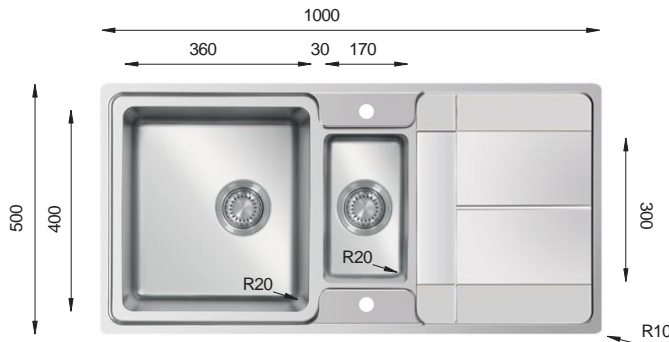

ASSOS Series

AS 860.500 W

PRESS SINKS

Bowl Size | 360 mm x 400 mm
 Thickness | 0.80 mm
 Sink Depth | 218 mm
 Finishing | Polished

AS 1000.500.15

PRESS SINKS

Bowl Size | 360 mm x 400 mm
 170 mm x 300 mm
 Thickness | 0.80 mm
 Sink Depth | 218 mm
 Finishing | Polished