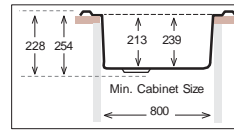

D Series

DXT 840

Bowl Size	720 mm x 450 mm	
Thickness	1 mm	1.2 mm
Sink Depth	228 mm	254 mm
Finishing	Polished	Polished

D 715

Bowl Size	717 mm x 417 mm	
Thickness	1 mm	1.2 mm
Sink Depth	228 mm	254 mm
Finishing	Polished	Polished