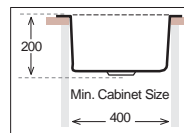

Bowl Size | 345 mm x 430 mm
Sink Depth | 200 mm
Finishing | Granite