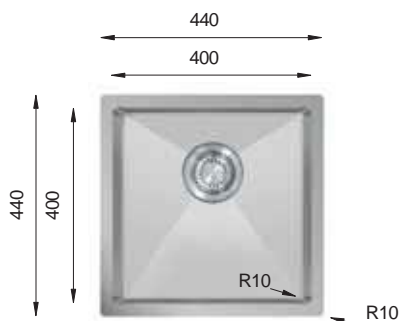

Ideal Accessories

FIVELINE Series R5

FVL 400

HANDMADE

Bowl Size	400 mm x 400 mm
Thickness	1.2 mm
Sink Depth	203 mm
Finishing	Polished

FVL 500

HANDMADE

Bowl Size	500 mm x 400 mm
Thickness	1.2 mm
Sink Depth	203 mm
Finishing	Polished

FIVELINE Series

FVL 450.505

HANDMADE

Bowl Size | 400 mm x 400 mm
 Thickness | 1.2 mm
 Sink Depth | 203 mm
 Finishing | Polished

FVL 550.505

HANDMADE

Bowl Size | 500 mm x 400 mm
 Thickness | 1.2 mm
 Sink Depth | 203 mm
 Finishing | Polished

Ideal Accessories

TENLINE Series R10

TNL 340

HANDMADE

Bowl Size	340 mm x 400 mm			
Thickness	1 mm	1.2 mm	1.2 mm	1.5 mm
Sink Depth	195 mm	203 mm	228 mm	254 mm
Finishing	Polished	Polished	Polished	Polished

TNL 400

HANDMADE

Bowl Size	400 mm x 400 mm			
Thickness	1 mm	1.2 mm	1.2 mm	1.5 mm
Sink Depth	195 mm	203 mm	228 mm	254 mm
Finishing	Polished	Polished	Polished	Polished

TNL 450

HANDMADE

Bowl Size	450 mm x 400 mm			
Thickness	1 mm	1.2 mm	1.2 mm	1.5 mm
Sink Depth	195 mm	203 mm	228 mm	254 mm
Finishing	Polished	Polished	Polished	Polished