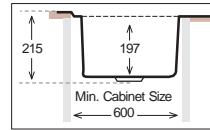

BLB 860.500

PRESS SINKS

Bowl Size | 400 mm x 400 mm
 Thickness | 0.80 mm
 Sink Depth | 215 mm
 Finishing | Polished

BLOOM Series

BL 1000.500

PRESS SINKS

Bowl Size | 450 mm x 400 mm
 Thickness | 0.80 mm
 Sink Depth | 215 mm
 Finishing | Polished