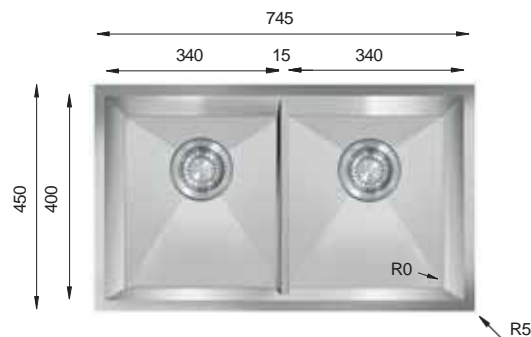

Ideal Accessories

ZEROLINE Series R0

ZRL 800

HANDMADE

Bowl Size	800 mm x 400 mm		
Thickness	1.2 mm	1.2 mm	1.5 mm
Sink Depth	203 mm	228 mm	254 mm
Finishing	Polished	Polished	Polished

ZRL 340.70.30

HANDMADE

Bowl Size	340 mm x 400 mm		
Thickness	170 mm x 400 mm		
Thickness	1.2 mm	1.2 mm	1.5 mm
Sink Depth	203 mm	228 mm	254 mm
Finishing	Polished	Polished	Polished

ZRL 340.50.50

HANDMADE

Bowl Size	340 mm x 400 mm		
Thickness	340 mm x 400 mm		
Thickness	1.2 mm	1.2 mm	1.5 mm
Sink Depth	203 mm	228 mm	254 mm
Finishing	Polished	Polished	Polished

Ideal Accessories

ZEROLINE PRIME Series R0

ZRLP 380.70.30

HANDMADE

Bowl Size	230 mm x 400 mm 380 mm x 400 mm
Thickness	1.2 mm
Sink Depth	190 mm
Finishing	Polished

ZRLP 340.50.50

HANDMADE

Bowl Size	340 mm x 400 mm 340 mm x 400 mm
Thickness	1.2 mm
Sink Depth	190 mm
Finishing	Polished

Ideal Accessories

FIVELINE Series R5

FVL 400

HANDMADE

Bowl Size	400 mm x 400 mm
Thickness	1.2 mm
Sink Depth	203 mm
Finishing	Polished

FVL 500

HANDMADE

Bowl Size	500 mm x 400 mm
Thickness	1.2 mm
Sink Depth	203 mm
Finishing	Polished