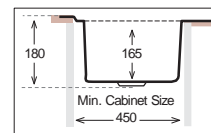

Ideal Accessories

ROSE'S Series

RS 780.500

Bowl Size	350 mm x 400 mm
Thickness	0.60 mm
Sink Depth	180 mm
Finishing	Satin / Linen

RS 860.500

Bowl Size	350 mm x 400 mm
Thickness	0.60 mm
Sink Depth	180 mm
Finishing	Satin / Linen