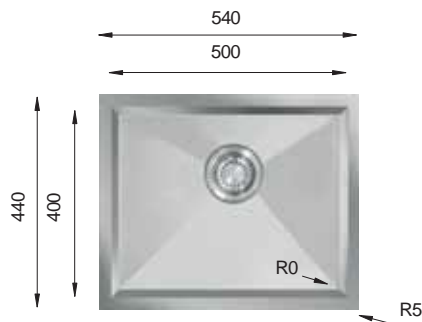

Bowl Size	340 mm x 400 mm			
Thickness	1 mm	1.2 mm	1.2 mm	1.5 mm
Sink Depth	195 mm	203 mm	228 mm	254 mm
Finishing	Polished	Polished	Polished	Polished

ZRL 400

HANDMADE

Bowl Size	400 mm x 400 mm			
Thickness	1 mm	1.2 mm	1.2 mm	1.5 mm
Sink Depth	195 mm	203 mm	228 mm	254 mm
Finishing	Polished	Polished	Polished	Polished

ZEROLINE Series R0

ZRL 450

HANDMADE

Bowl Size	450 mm x 400 mm			
Thickness	1 mm	1.2 mm	1.2 mm	1.5 mm
Sink Depth	195 mm	203 mm	228 mm	254 mm
Finishing	Polished	Polished	Polished	Polished

ZRL 500

HANDMADE

Bowl Size	500 mm x 400 mm			
Thickness	1 mm	1.2 mm	1.2 mm	1.5 mm
Sink Depth	195 mm	203 mm	228 mm	254 mm
Finishing	Polished	Polished	Polished	Polished

ZRL 550

HANDMADE

Bowl Size	550 mm x 400 mm			
Thickness	1 mm	1.2 mm	1.2 mm	1.5 mm
Sink Depth	195 mm	203 mm	228 mm	254 mm
Finishing	Polished	Polished	Polished	Polished

ZRL 745

HANDMADE

Bowl Size	745 mm x 400 mm		
Thickness	1.2 mm	1.2 mm	1.5 mm
Sink Depth	203 mm	228 mm	254 mm
Finishing	Polished	Polished	Polished

Ideal Accessories

ZEROLINE Series R0

ZRL 800

HANDMADE

Bowl Size	800 mm x 400 mm		
Thickness	1.2 mm	1.2 mm	1.5 mm
Sink Depth	203 mm	228 mm	254 mm
Finishing	Polished	Polished	Polished

ZRL 340.70.30

HANDMADE

Bowl Size	340 mm x 400 mm		
Thickness	170 mm x 400 mm		
Thickness	1.2 mm	1.2 mm	1.5 mm
Sink Depth	203 mm	228 mm	254 mm
Finishing	Polished	Polished	Polished