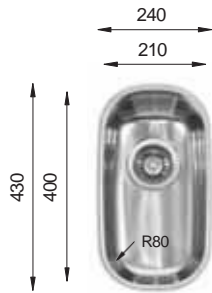

UNDERMOUNT Series

D 210