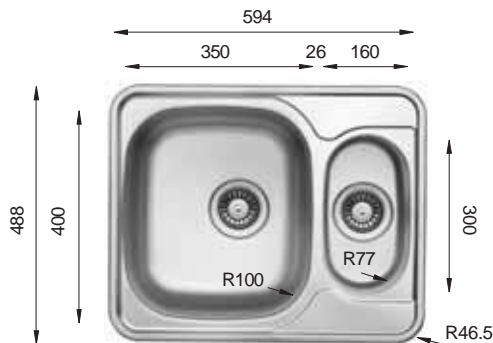

CO 594.488.15