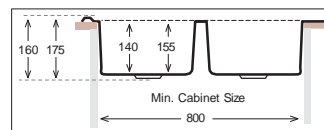

HY 1000.500.15

Bowl Size	350 mm x 400 mm	170 mm x 320 mm
Thickness	0.60 mm	0.70 mm
Sink Depth	185 mm	195 mm
Finishing	Satin / Linen	Polished / Linen

HY 1160.500.20

Bowl Size	337 mm x 400 mm	337 mm x 400 mm
Thickness	0.60 mm	0.70 mm
Sink Depth	160 mm	175 mm
Finishing	Satin / Linen	Polished