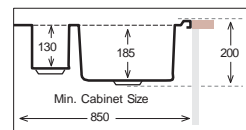

WIDE Series

W 1160.500.18 W

Bowl Size 328 mm x 348 mm
345 mm x 400 mm
Thickness 0.70 mm
Sink Depth 200 mm
Finishing Polished / Linen

W 1000.600.15 W

Bowl Size 170 mm x 329 mm
345 mm x 400 mm
Thickness 0.70 mm
Sink Depth 200 mm
Finishing Polished / Linen