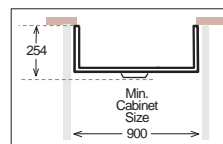

WSS 1143

HANDMADE

Bowl Size | 1092 mm x 381 mm
 Thickness | 1.5 mm
 Sink Depth | 254 mm
 Finishing | Polished

Ideal Accessories

WORKSTATION Series WSD

WSD 580

HANDMADE

Bowl Size	520 mm x 330 mm
Thickness	1.2 mm
Sink Depth	245 mm
Finishing	Polished

WSD 790

HANDMADE

Bowl Size	730 mm x 330 mm
Thickness	1.2 mm
Sink Depth	245 mm
Finishing	Polished

Ideal Accessories

APRON Series R10

UK RSFC 840

HANDMADE

Bowl Size | 787 mm x 421 mm
 Thickness | 1.5 mm
 Sink Depth | 254 mm
 Finishing | Polished

UK RSFC 849

HANDMADE

Bowl Size | 787 mm x 395 mm
 Thickness | 1.5 mm
 Sink Depth | 254 mm
 Finishing | Polished

UK RSFC 426.60.40

HANDMADE

Bowl Size | 425 mm x 395 mm
 Thickness | 330 mm x 395 mm
 Sink Depth | 254 mm
 Finishing | Polished