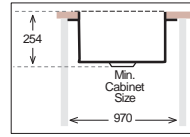

Ideal Accessories

TOPZERO® RS Series / R10

TZ RS814

HANDMADE

Bowl Size | 813 mm x 440 mm
 Thickness | 1.2 mm
 Sink Depth | 254 mm
 Finishing | Polished

TZ RS900

HANDMADE

Bowl Size | 900 mm x 440 mm
 Thickness | 1.2 mm
 Sink Depth | 254 mm
 Finishing | Polished