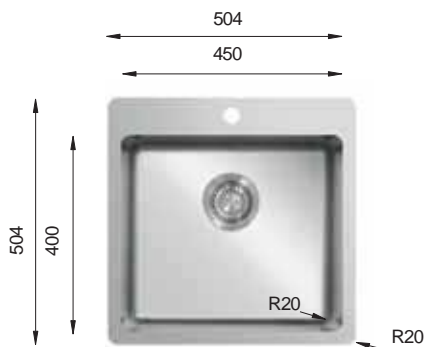

ME 500.500

PRESS SINKS