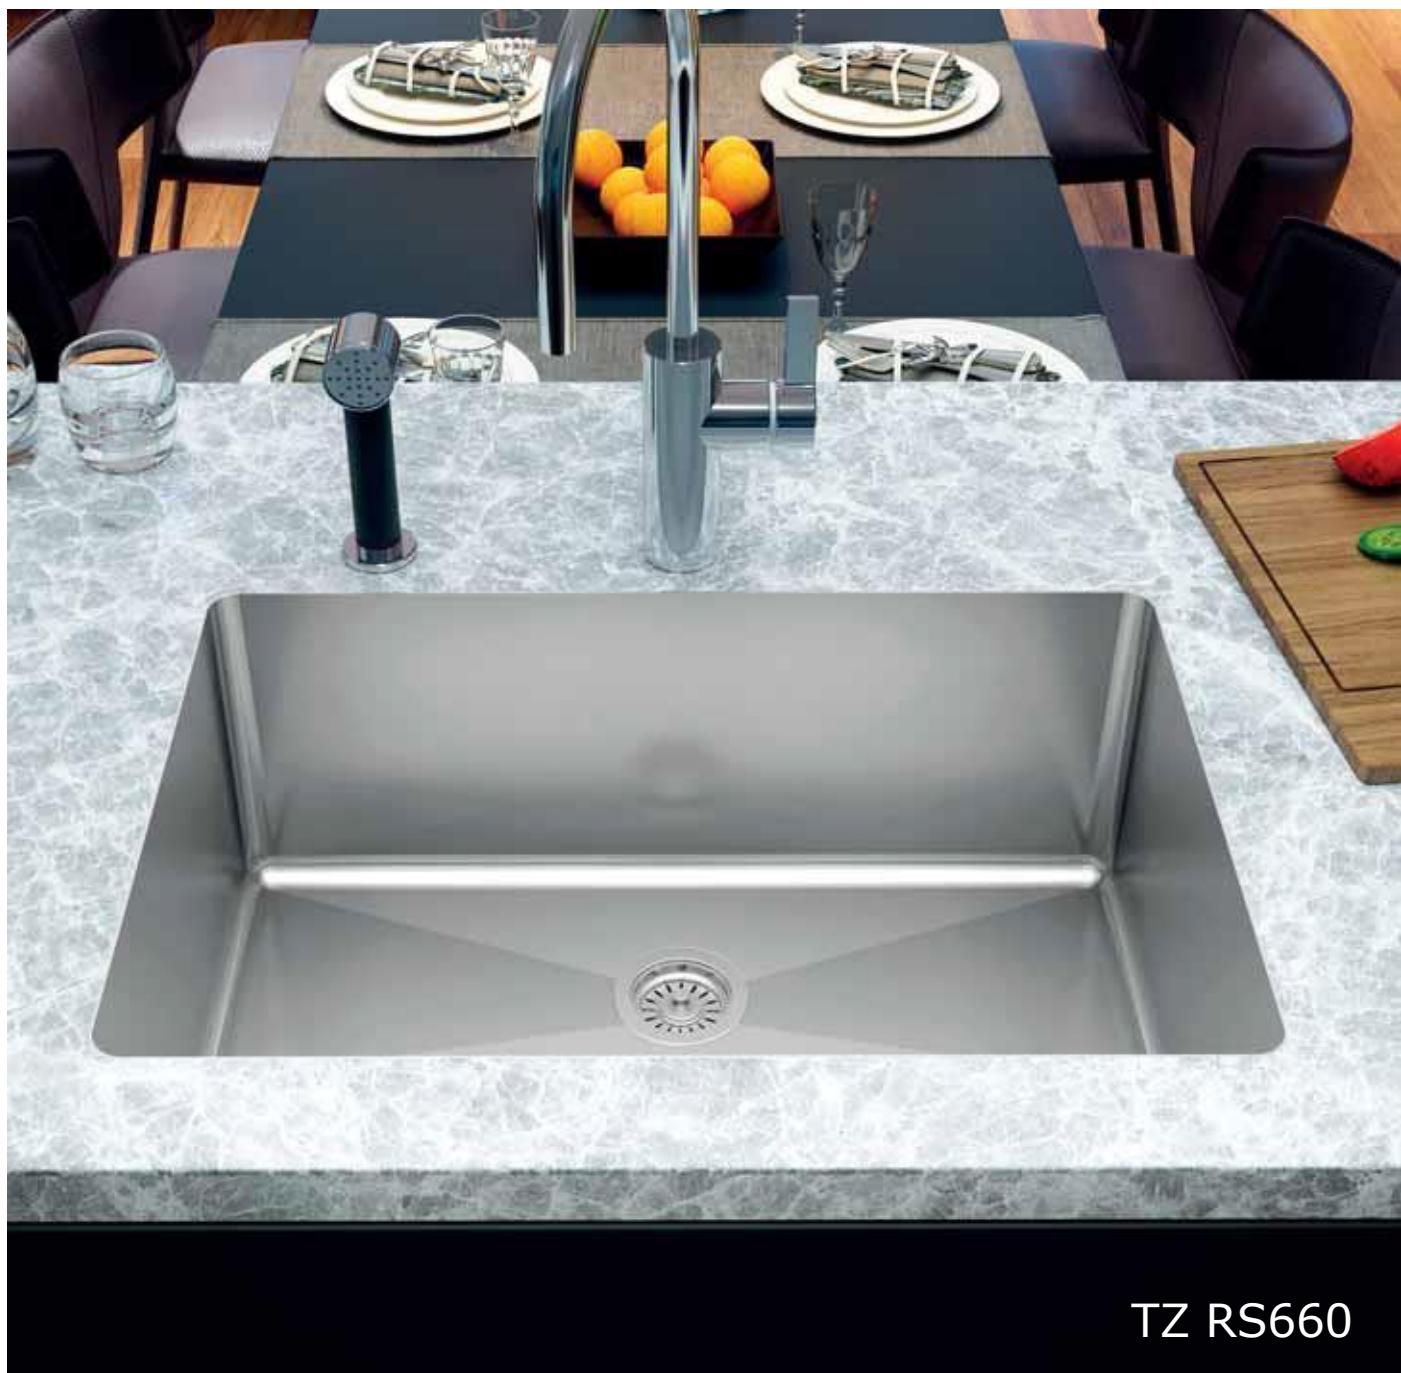

TZ RS380.55

HANDMADE

Bowl Size | 318 mm x 406 mm
 Thickness | 1.2 mm
 Sink Depth | 254 mm
 Finishing | Polished

Ideal Accessories

TZ RS660

TOPZERO® Z Series / R0

TZ Z457

HANDMADE