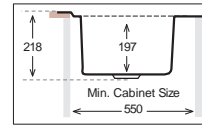

Bowl Size | 360 mm x 400 mm
Thickness | 0.80 mm
Sink Depth | 218 mm
Finishing | Polished