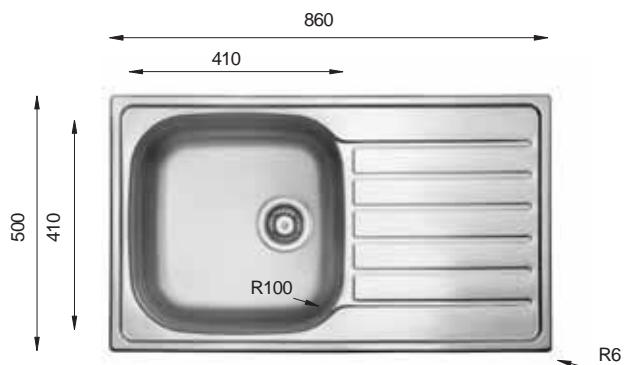

HY 860.500

Bowl Size | 410 mm x 410 mm
Thickness | 0.60 mm | 0.70 mm
Sink Depth | 180 mm | 195 mm
Finishing | Satin / Linen | Polished