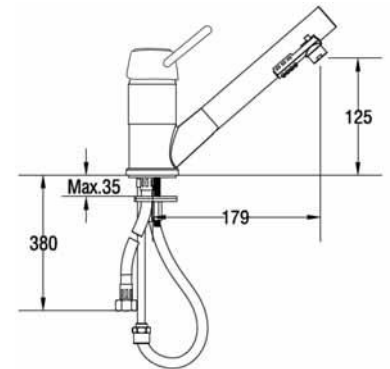

BANDO
Granite Faucet