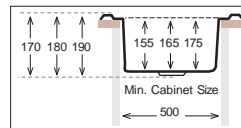

GA 737.488 W

Bowl Size	350 mm x 400 mm	
Thickness	0.60 mm	0.70 mm
Sink Depth	180 mm	190 mm
Finishing	Satin / Linen	Polished

Ideal Accessories

FAVORITE Series

FA 490

Bowl Size	Ø 370 mm		
Thickness	0.50 mm	0.60 mm	0.70 mm
Sink Depth	170 mm	180 mm	190 mm
Finishing	Satin	Satin / Linen	Polished