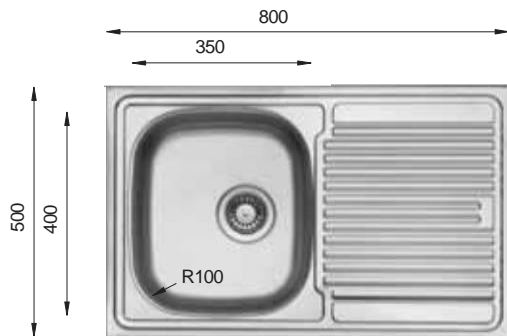

ST 800.500

Bowl Size | 350 mm x 400 mm
Thickness | 0.50 mm | 0.60 mm
Sink Depth | 145 mm | 155 mm
Finishing | Satin / Linen | Satin / Linen