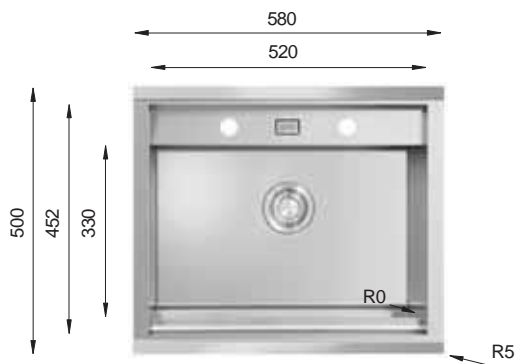

Ideal Accessories

WORKSTATION Series WSS

WSS 620

HANDMADE

Bowl Size | 570 mm x 381 mm
 Thickness | 1.2 mm
 Sink Depth | 254 mm
 Finishing | Polished

WSS 711

HANDMADE

Bowl Size | 660 mm x 381 mm
 Thickness | 1.2 mm
 Sink Depth | 254 mm
 Finishing | Polished

WSS 1143

HANDMADE

Bowl Size | 1092 mm x 381 mm
 Thickness | 1.5 mm
 Sink Depth | 254 mm
 Finishing | Polished

Ideal Accessories

WORKSTATION Series WSD

WSD 580

HANDMADE

Bowl Size	520 mm x 330 mm
Thickness	1.2 mm
Sink Depth	245 mm
Finishing	Polished

WSD 790

HANDMADE

Bowl Size	730 mm x 330 mm
Thickness	1.2 mm
Sink Depth	245 mm
Finishing	Polished

Ideal Accessories

APRON Series R10

UK RSFC 840

HANDMADE

Bowl Size | 787 mm x 421 mm
 Thickness | 1.5 mm
 Sink Depth | 254 mm
 Finishing | Polished