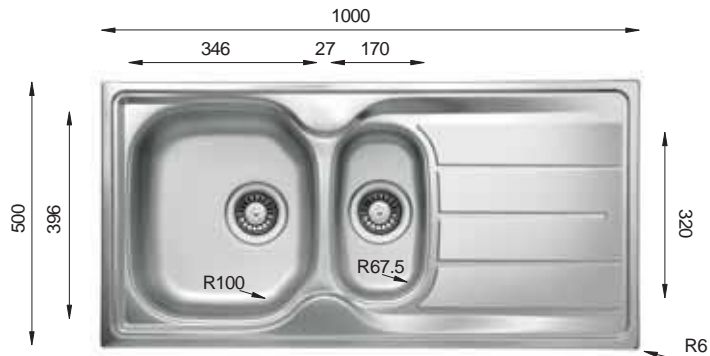

Ideal Accessories

FUSION Series

FS 1000.500.15

(Monoblock)

Bowl Size	346 mm x 396 mm	170 mm x 320 mm
Thickness	0.60 mm	0.70 mm
Sink Depth	155 mm	165 mm
Finishing	Satin / Linen	Polished / Linen

Ideal Accessories