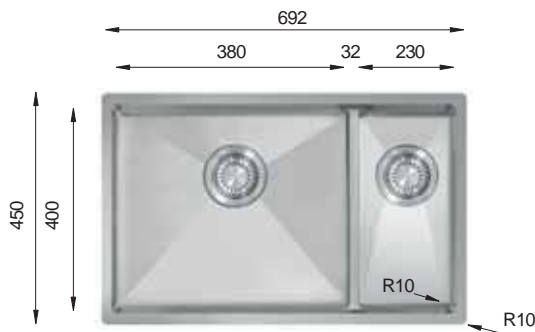

Ideal Accessories

TENLINE Series R10

TNL 450.505

HANDMADE

Bowl Size	400 mm x 400 mm
Thickness	1 mm 1.2 mm
Sink Depth	195 mm 203 mm
Finishing	Polished Polished

TNL 550.505

HANDMADE

Bowl Size	500 mm x 400 mm
Thickness	1 mm 1.2 mm
Sink Depth	195 mm 203 mm
Finishing	Polished Polished

TNL 340.70.30

HANDMADE

Bowl Size	340 mm x 400 mm	170 mm x 400 mm	
Thickness	1.2 mm	1.2 mm	1.5 mm
Sink Depth	203 mm	228 mm	254 mm
Finishing	Polished	Polished	Polished

TNL 340.50.50

HANDMADE

Bowl Size	340 mm x 400 mm	340 mm x 400 mm	
Thickness	1.2 mm	1.2 mm	1.5 mm
Sink Depth	203 mm	228 mm	254 mm
Finishing	Polished	Polished	Polished

TENLINE PRIME Series R10

TNLP 380.70.30

HANDMADE

Bowl Size	380 mm x 400 mm 230 mm x 400 mm
Thickness	1.2 mm
Sink Depth	190 mm
Finishing	Polished

TNLP 340.50.50

HANDMADE

Bowl Size	340 mm x 400 mm 340 mm x 400 mm
Thickness	1.2 mm
Sink Depth	190 mm
Finishing	Polished