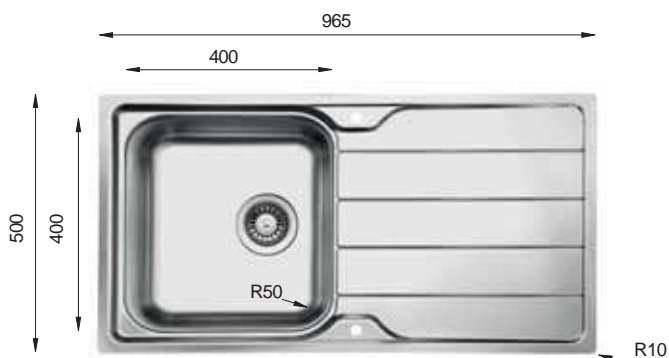

Ideal Accessories

LINES Series

LN 860.500

(Monoblock)

Bowl Size | 340 mm x 420 mm
 Thickness | 0.70 mm
 Sink Depth | 185 mm
 Finishing | Polished

LN 965.500

(Welded)

Bowl Size | 400 mm x 400 mm
 Thickness | 0.70 mm
 Sink Depth | 200 mm
 Finishing | Polished