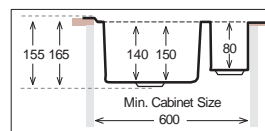

Ideal Accessories

FUSION Series

FS 1000.500.15

(Monoblock)

Bowl Size	346 mm x 396 mm	170 mm x 320 mm
Thickness	0.60 mm	0.70 mm
Sink Depth	155 mm	165 mm
Finishing	Satin / Linen	Polished / Linen

Ideal Accessories