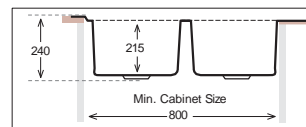

MARLIN Series

MA 1000.500.15

PRESS SINKS

Bowl Size | 340 mm x 400 mm
 170 mm x 300 mm
 Thickness | 1 mm
 Sink Depth | 240 mm
 Finishing | Polished

MA 1160.500.20

PRESS SINKS

Bowl Size | 340 mm x 400 mm
 340 mm x 400 mm
 Thickness | 1 mm
 Sink Depth | 240 mm
 Finishing | Polished