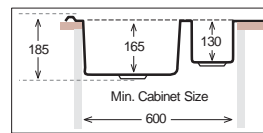

HYPNOS SELECTION Series

HS 1000.500

(Monoblock)

Bowl Size	450 mm x 400 mm
Thickness	0.60 mm 0.70 mm
Sink Depth	185 mm 195 mm
Finishing	Satin / Linen Polished

HS 1000.500.15

(Welded)

Bowl Size	340 mm x 420 mm 180 mm x 340 mm
Thickness	0.70 mm
Sink Depth	185 mm
Finishing	Polished / Linen