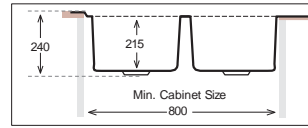

Bowl Size | 340 mm x 400 mm
340 mm x 400 mm
Thickness | 1 mm
Sink Depth | 240 mm
Finishing | Polished