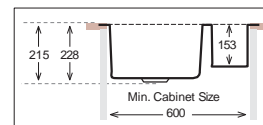

Bowl Size | 340 mm x 400 mm
| 170 mm x 400 mm
Thickness | 1 mm | 1.2 mm
Sink Depth | 215 mm | 228 mm
Finishing | Polished | Polished