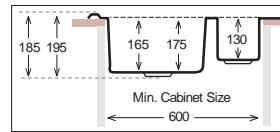

HY 860.500

Bowl Size | 410 mm x 410 mm
 Thickness | 0.60 mm | 0.70 mm
 Sink Depth | 180 mm | 195 mm
 Finishing | Satin / Linen | Polished

HYPNOS Series

HY 860.500.15

Bowl Size	350 mm x 400 mm	170 mm x 320 mm
Thickness	0.60 mm	0.70 mm
Sink Depth	185 mm	195 mm
Finishing	Satin / Linen	Polished / Linen