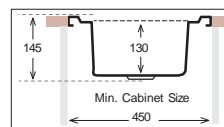

Bowl Size 400 mm x 350 mm
Thickness 0.50 mm
Sink Depth 145 mm
Finishing Satin / Linen