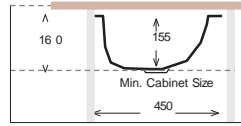

Bowl Size | 395 mm x 310 mm
Thickness | 1 mm
Sink Depth | 160 mm
Finishing | Polished