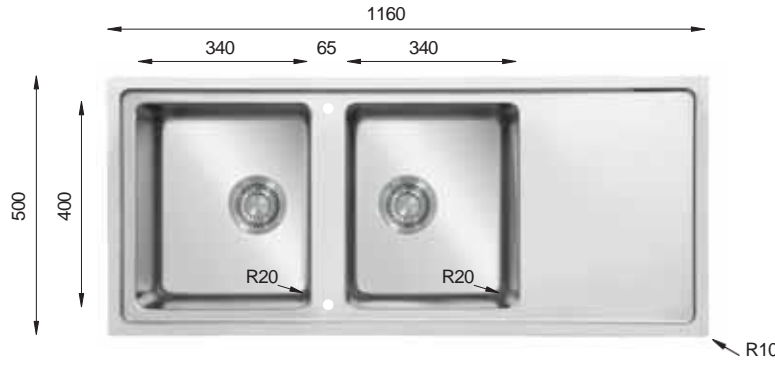

MICRO FLAT Series R20

MF 1160.500.20

PRESS SINKS