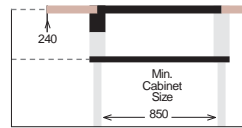

ME 790.500

PRESS SINKS

Bowl Size | 745 mm x 400 mm
 Thickness | 1 mm
 Sink Depth | 215 mm
 Finishing | Polished

ME 838.559

PRESS SINKS

Bowl Size | 745 mm x 400 mm
 Thickness | 1.2 mm
 Sink Depth | 240 mm
 Finishing | Polished