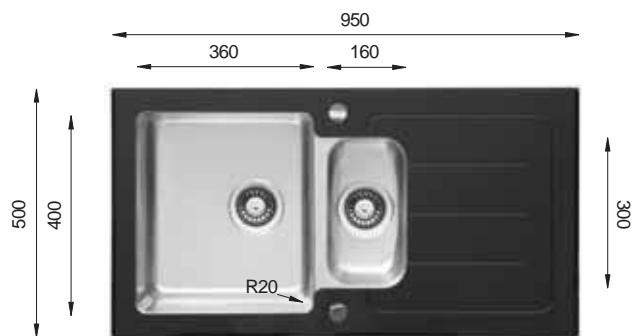

GS 950.500.15 B Diamond

Bowl Size | 360 mm x 400 mm
| 160 mm x 300 mm
Thickness | 1 mm
Sink Depth | 210 mm
Finishing | Polished