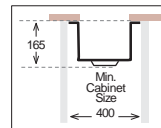

D 328

Bowl Size | 328 mm x 348 mm
 Thickness | 0.70 mm
 Sink Depth | 165 mm
 Finishing | Polished / Linen

D 345

Bowl Size | 345 mm x 400 mm
 Thickness | 0.60 mm | 0.70 mm | 1 mm | 1 mm
 Sink Depth | 170 mm | 185 mm | 203 mm | 228 mm
 Finishing | Satin / Linen | Polished / Linen | Polished | Polished