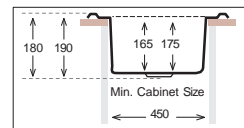

CL 1160.500.20

Monoblock

Bowl Size	337 mm x 400 mm	337 mm x 400 mm
Thickness	0.60 mm	0.70 mm
Sink Depth	160 mm	175 mm
Finishing	Satin / Linen	Polished

Ideal Accessories

GALANT Series

GA 465.488

Bowl Size	400 mm x 350 mm	
Thickness	0.60 mm	0.70 mm
Sink Depth	180 mm	190 mm
Finishing	Satin / Linen	Polished