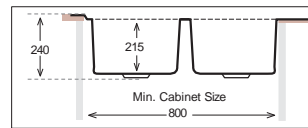

MM 1000.510.15

PRESS SINKS

Bowl Size | 170 mm x 400 mm
340 mm x 400 mm
Thickness | 1 mm
Sink Depth | 153 mm / 240 mm
Finishing | Polished

MM 1160.510.20

PRESS SINKS

Bowl Size | 340 mm x 400 mm
340 mm x 400 mm
Thickness | 1 mm
Sink Depth | 240 mm
Finishing | Polished