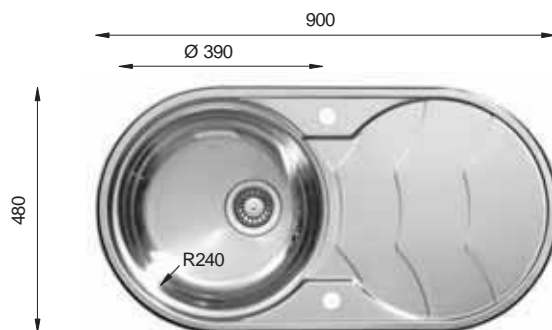

FAVORITE Series

FA 770.480 W

Bowl Size	Ø 390 mm	
Thickness	0.60 mm	0.70 mm
Sink Depth	180 mm	190 mm
Finishing	Satin / Linen	Polished / Linen

FA 780.435.20

Monoblock

Bowl Size	350 mm x 360 mm	
Thickness	350 mm x 360 mm	0.70 mm
Sink Depth	160 mm	185 mm
Finishing	Satin / Linen	Polished

FA 900

Bowl Size	Ø 390 mm	
Thickness	0.70 mm	0.80 mm
Sink Depth	190 mm	190 mm
Finishing	Satin / Linen	Polished

Ideal Accessories