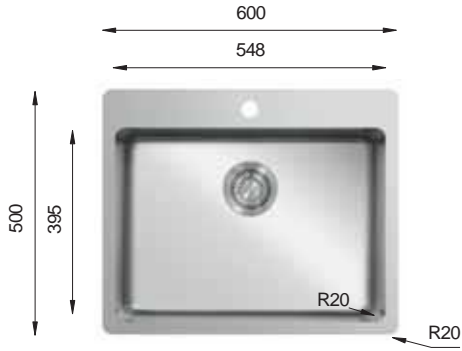

ME 550

PRESS SINKS

Bowl Size	548 mm x 395 mm		
Thickness	1 mm	1.2 mm	
Sink Depth	215 mm	228 mm	
Finishing	Polished	Polished	

ME 745.400

PRESS SINKS

Bowl Size	745 mm x 400 mm		
Thickness	1 mm	1.2 mm	
Sink Depth	215 mm	228 mm	
Finishing	Polished	Polished	

ME 500.500

PRESS SINKS

Bowl Size	450 mm x 400 mm		
Thickness	1 mm		
Sink Depth	215 mm		
Finishing	Polished		

Ideal Accessories

MICRO Series R20

ME 600.500

PRESS SINKS

Bowl Size | 548 mm x 395 mm
 Thickness | 1 mm
 Sink Depth | 215 mm
 Finishing | Polished