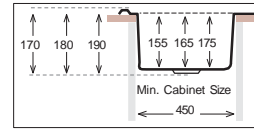

FA 510

Bowl Size	Ø 390 mm		
Thickness	0.50 mm	0.60 mm	0.70 mm
Sink Depth	170 mm	180 mm	190 mm
Finishing	Satin	Satin / Linen	Polished / Linen

FAVORITE Series

FA 577.447

Bowl Size	Ø 360 mm		
Thickness	0.50 mm	0.60 mm	0.70 mm
Sink Depth	170 mm	180 mm	190 mm
Finishing	Satin / Linen	Satin / Linen	Polished / Linen