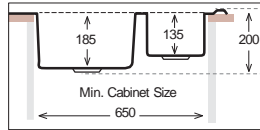

Bowl Size	340 mm x 420 mm 235 mm x 255 mm
Thickness	0.70 mm
Sink Depth	200 mm
Finishing	Polished