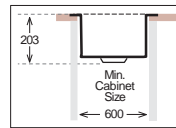

HANDMADE

Gold

Bronze

Titanium

Bowl Size | 500 mm x 400 mm
Thickness | 1.2 mm
Sink Depth | 203 mm
Finishing | Polished

colorX 550

HANDMADE

Gold

Bronze

Titanium

Bowl Size | 550 mm x 400 mm
Thickness | 1.2 mm
Sink Depth | 203 mm
Finishing | Polished

colorX 340.70.30

HANDMADE

Gold

Bronze

Titanium