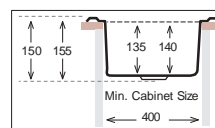

LT 945.510.15

(Welded)

Bowl Size	340 mm x 420 mm 235 mm x 255 mm
Thickness	0.70 mm
Sink Depth	200 mm
Finishing	Polished

Ideal Accessories

COMFORT Series

CO 381.381

Inset Min.Cabinet Size

Bowl Size	317 mm x 265 mm	
Thickness	0.50 mm	0.60 mm
Sink Depth	150 mm	155 mm
Finishing	Satin / Linen	Satin / Linen