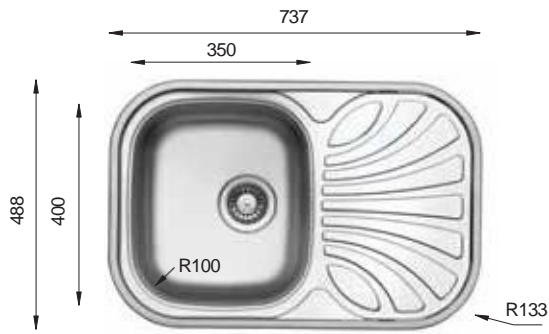

GA 480.480

Bowl Size	400 mm x 350 mm	
Thickness	0.50 mm	0.60 mm
Sink Depth	155 mm	165 mm
Finishing	Satin / Linen	Satin / Linen

GALANT Series

GA 737.488

Bowl Size	350 mm x 400 mm	
Thickness	0.60 mm	0.70 mm
Sink Depth	180 mm	190 mm
Finishing	Satin / Linen	Polished

GA 737.488 W

Bowl Size	350 mm x 400 mm	
Thickness	0.60 mm	0.70 mm
Sink Depth	180 mm	190 mm
Finishing	Satin / Linen	Polished

Ideal Accessories

FAVORITE Series

FA 490

Bowl Size	Ø 370 mm		
Thickness	0.50 mm	0.60 mm	0.70 mm
Sink Depth	170 mm	180 mm	190 mm
Finishing	Satin	Satin / Linen	Polished