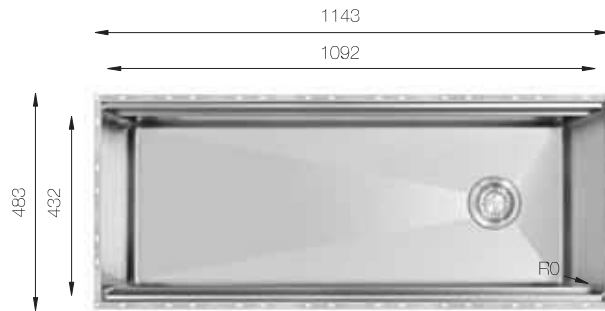

Bowl Size | 927 mm x 410 mm
 Thickness | 1.2 mm
 Sink Depth | 254 mm
 Finishing | Polished

Ideal Accessories

TOPZERO® WT SERIES WORKSTATION R0

TZ WT1092

HANDMADE

TopZero

Min. Cabinet Size

Bowl Size	1092 mm x 432 mm
Thickness	1.2 mm
Sink Depth	254 mm
Finishing	Polished