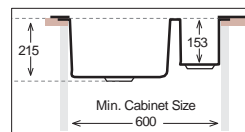

Bowl Size | 340 mm x 400 mm
170 mm x 400 mm
Thickness | 1 mm
Sink Depth | 215 mm
Finishing | Polished