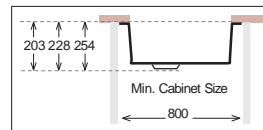

Bowl Size	723 mm x 417 mm
Thickness	0.80 mm | 1 mm | 1.2 mm
Sink Depth	203 mm | 228 mm | 254 mm
Finishing	Polished | Polished | Polished