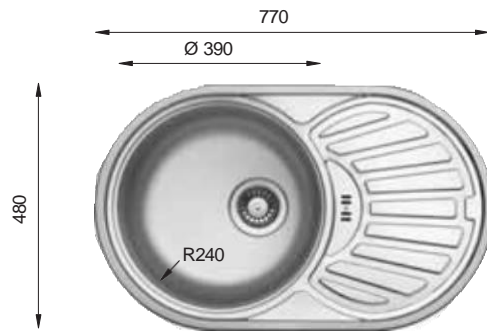

FA 770.480

Bowl Size	Ø 390 mm	
Thickness	0.60 mm	0.70 mm
Sink Depth	180 mm	190 mm
Finishing	Satin / Linen	Polished / Linen

Ideal Accessories

FAVORITE Series

FA 770.480 W

Bowl Size	Ø 390 mm	
Thickness	0.60 mm	0.70 mm
Sink Depth	180 mm	190 mm
Finishing	Satin / Linen	Polished / Linen