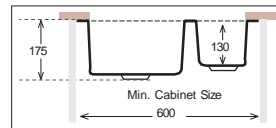

Ideal Accessories

H004 S-905

UNDERMOUNT Series

D 340.70.30

Bowl Size	340 mm x 420 mm 180 mm x 340 mm
Thickness	0.70 mm
Sink Depth	185 mm
Finishing	Polished / Linen

D 350.70.30

Bowl Size	350 mm x 400 mm 180 mm x 340 mm
Thickness	0.70 mm
Sink Depth	175 mm
Finishing	Polished / Linen