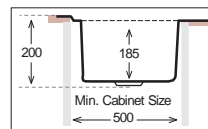

Ideal Accessories

LINES Series

LN 860.500

(Monoblock)

Bowl Size | 340 mm x 420 mm
 Thickness | 0.70 mm
 Sink Depth | 185 mm
 Finishing | Polished

LN 965.500

(Welded)

Bowl Size | 400 mm x 400 mm
 Thickness | 0.70 mm
 Sink Depth | 200 mm
 Finishing | Polished

LINES Series

LN 1000.500

(Monoblock)

Bowl Size	450 mm x 400 mm
Thickness	0.60 mm 0.70 mm
Sink Depth	185 mm 195 mm
Finishing	Satin Polished

LN 1000.500.15

(Monoblock / Welded)

Bowl Size	340 mm x 420 mm	170 mm x 320 mm
Thickness	0.70 mm	0.70 mm (Welded)
Sink Depth	190 mm	200 mm
Finishing	Polished	Polished