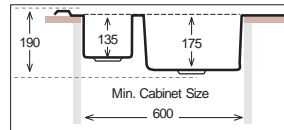

Bowl Size	160 mm x 300 mm
Thickness	350 mm x 400 mm
Sink Depth	0.70 mm
Finishing	190 mm
	Polished / Linen