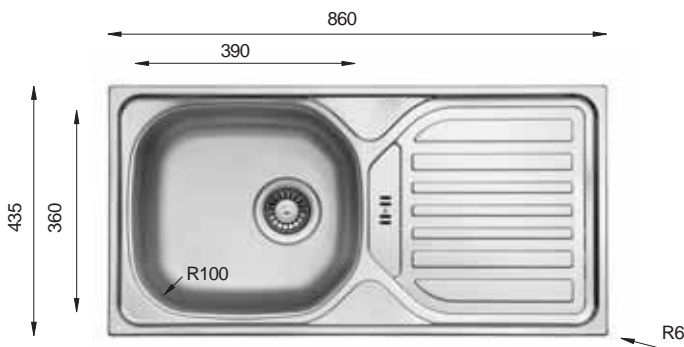

CM 860.435 W

Bowl Size	390 mm x 360 mm	
Thickness	0.50 mm	0.60 mm
Sink Depth	155 mm	165 mm
Finishing	Satin / Linen	Satin / Linen