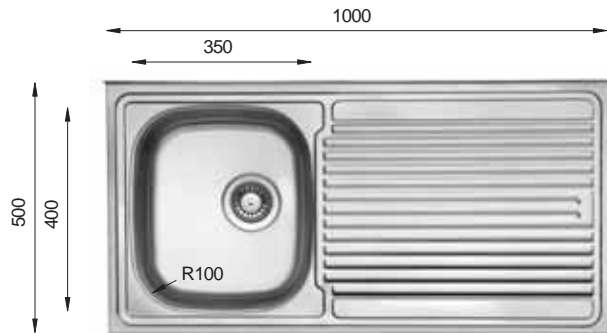

ST 1000.500

Bowl Size	350 mm x 400 mm	
Thickness	0.50 mm	0.60 mm
Sink Depth	145 mm	155 mm
Finishing	Satin / Linen	Satin / Linen