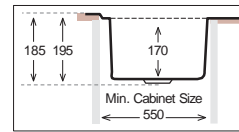

Ideal Accessories

LINES Series

LN 860.500

(Monoblock)

Bowl Size | 340 mm x 420 mm
 Thickness | 0.70 mm
 Sink Depth | 185 mm
 Finishing | Polished

LN 965.500

(Welded)

Bowl Size | 400 mm x 400 mm
 Thickness | 0.70 mm
 Sink Depth | 200 mm
 Finishing | Polished

LINES Series

LN 1000.500

(Monoblock)

Bowl Size	450 mm x 400 mm
Thickness	0.60 mm 0.70 mm
Sink Depth	185 mm 195 mm
Finishing	Satin Polished

LN 1000.500.15

(Monoblock / Welded)

Bowl Size	340 mm x 420 mm	170 mm x 320 mm
Thickness	0.70 mm	0.70 mm (Welded)
Sink Depth	190 mm	200 mm
Finishing	Polished	Polished