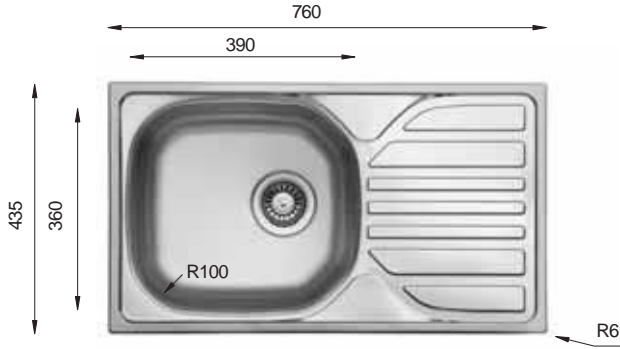

COMPACT Series

CM 760.435

Bowl Size	390 mm x 360 mm	
Thickness	0.50 mm	0.60 mm
Sink Depth	155 mm	165 mm
Finishing	Satin / Linen	Satin / Linen