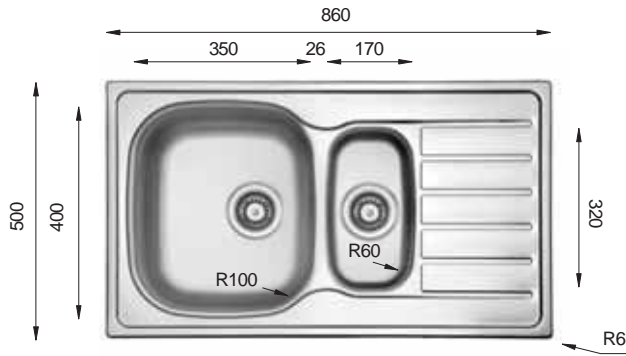

HY 860.500

Bowl Size | 410 mm x 410 mm
 Thickness | 0.60 mm | 0.70 mm
 Sink Depth | 180 mm | 195 mm
 Finishing | Satin / Linen | Polished

HYPNOS Series

HY 860.500.15

Bowl Size	350 mm x 400 mm	170 mm x 320 mm
Thickness	0.60 mm	0.70 mm
Sink Depth	185 mm	195 mm
Finishing	Satin / Linen	Polished / Linen

HY 1000.500.15

Bowl Size	350 mm x 400 mm	170 mm x 320 mm
Thickness	0.60 mm	0.70 mm
Sink Depth	185 mm	195 mm
Finishing	Satin / Linen	Polished / Linen

HY 1160.500.20

Bowl Size	337 mm x 400 mm	337 mm x 400 mm
Thickness	0.60 mm	0.70 mm
Sink Depth	160 mm	175 mm
Finishing	Satin / Linen	Polished