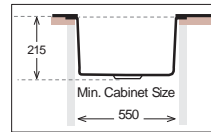

Ideal Accessories

GLASS Series

GS 860.510 W Diamond

Bowl Size | 400 mm x 400 mm
 Thickness | 1 mm
 Sink Depth | 215 mm
 Finishing | Polished

GS 860.510 B Diamond

Bowl Size | 400 mm x 400 mm
 Thickness | 1 mm
 Sink Depth | 215 mm
 Finishing | Polished