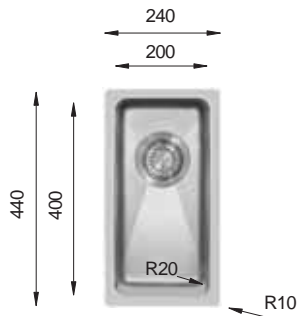

MU 450.50.50

PRESS SINKS

Bowl Size	400 mm x 450 mm
Thickness	400 mm x 450 mm
Sink Depth	1 mm 1.2 mm
Finishing	Polished Polished

Ideal Accessories

MICRO X Series R20

MX 200

PRESS SINKS

Bowl Size	200 mm x 400 mm
Thickness	1 mm
Sink Depth	153 mm
Finishing	Polished