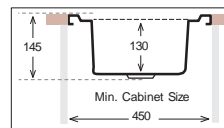

W 1200.600.18 W

Bowl Size 328 mm x 348 mm
345 mm x 400 mm
Thickness 0.70 mm
Sink Depth 200 mm
Finishing Polished / Linen

Ideal Accessories

STANDARD Series

ST 500.400

OutSet Min.CabinetSize

Bowl Size 400 mm x 350 mm
 Thickness 0.50 mm
 Sink Depth 145 mm
 Finishing Satin / Linen