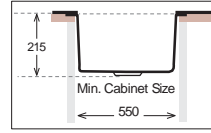

Ideal Accessories

GLASS Series

GS 860.510 W Diamond

Bowl Size | 400 mm x 400 mm
 Thickness | 1 mm
 Sink Depth | 215 mm
 Finishing | Polished

GS 860.510 B Diamond

Bowl Size | 400 mm x 400 mm
 Thickness | 1 mm
 Sink Depth | 215 mm
 Finishing | Polished