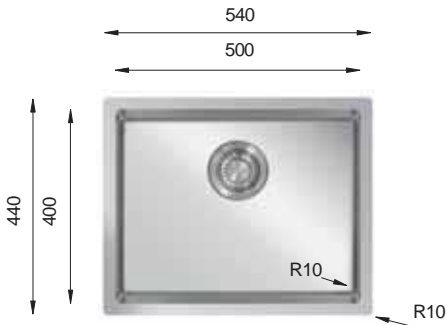

MT 500

PRESS SINKS