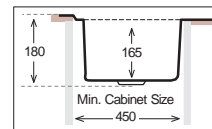

Ideal Accessories

ROSE'S Series

RS 780.500

Bowl Size	350 mm x 400 mm
Thickness	0.60 mm
Sink Depth	180 mm
Finishing	Satin / Linen

RS 860.500

Bowl Size	350 mm x 400 mm
Thickness	0.60 mm
Sink Depth	180 mm
Finishing	Satin / Linen