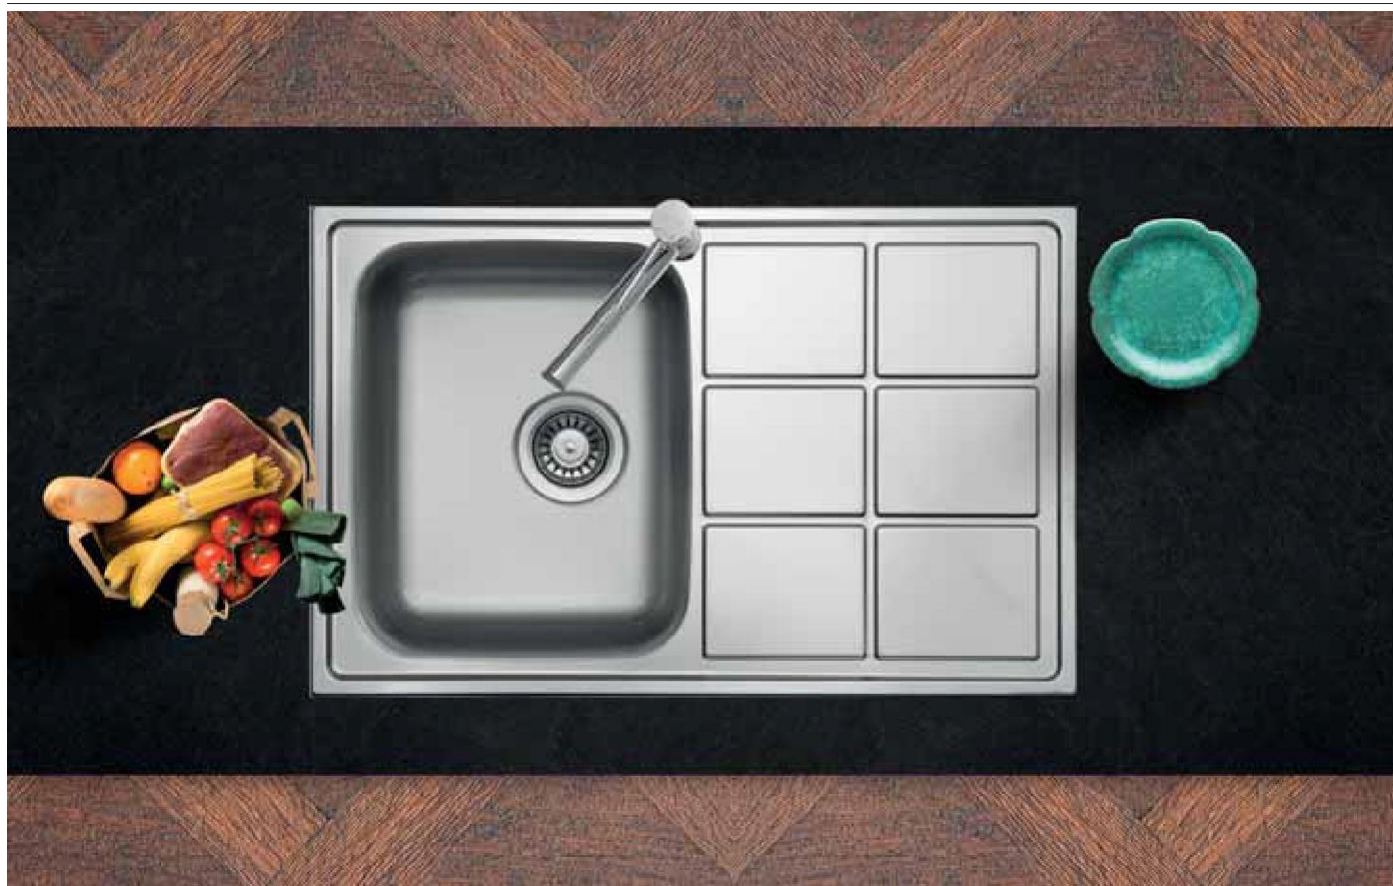

WV 1200.600.20

Bowl Size | 345 mm x 400 mm
 345 mm x 400 mm
 Thickness | 0.70 mm
 Sink Depth | 200 mm
 Finishing | Polished

Ideal Accessories

LOTUS Series

LT 615.500

(Monoblock)

Bowl Size	340 mm x 420 mm
Thickness	0.70 mm
Sink Depth	185 mm
Finishing	Polished / Linen