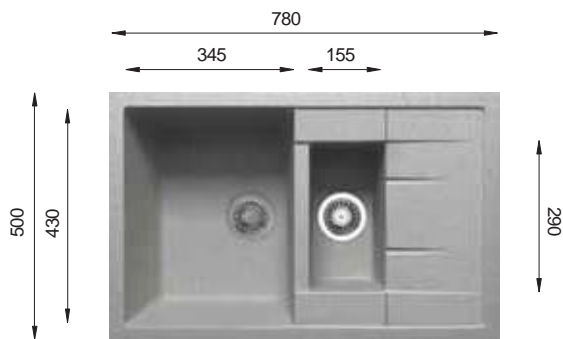

ULS 780.500.15

Bowl Size | 345 mm x 430 mm
Sink Depth | 155 mm x 290 mm
Finishing | Granite