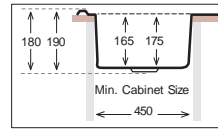

GA 480.480

Bowl Size	400 mm x 350 mm	
Thickness	0.50 mm	0.60 mm
Sink Depth	155 mm	165 mm
Finishing	Satin / Linen	Satin / Linen

GALANT Series

GA 737.488

Bowl Size	350 mm x 400 mm	
Thickness	0.60 mm	0.70 mm
Sink Depth	180 mm	190 mm
Finishing	Satin / Linen	Polished