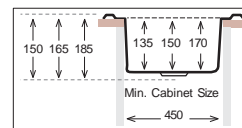

Ideal Accessories

UNIVERSAL Series

UN 446

Bowl Size	Ø 390 mm		
Thickness	0.50 mm	0.60 mm	0.70 mm
Sink Depth	150 mm	165 mm	185 mm
Finishing	Satin / Linen	Satin / Linen	Polished / Linen

UNT 446

Bowl Size	Ø 390 mm
Thickness	0.50 mm
Sink Depth	50 mm
Finishing	Satin