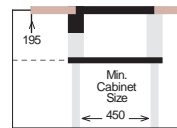

TOPZERO® WS SERIES WORKSTATION R10

TZ WS788

HANDMADE

Bowl Size	787 mm x 432 mm
Thickness	1.2 mm
Sink Depth	254 mm
Finishing	Polished

MICRO TOP Series R10

MT 341

PRESS SINKS

Bowl Size | 400 mm x 340 mm
 Thickness | 1 mm
 Sink Depth | 195 mm
 Finishing | Polished