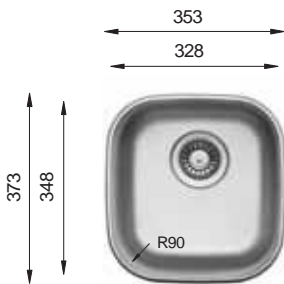

D 328

Bowl Size | 328 mm x 348 mm
 Thickness | 0.70 mm
 Sink Depth | 165 mm
 Finishing | Polished / Linen

D 345

Bowl Size | 345 mm x 400 mm
 Thickness | 0.60 mm | 0.70 mm | 1 mm | 1 mm
 Sink Depth | 170 mm | 185 mm | 203 mm | 228 mm
 Finishing | Satin / Linen | Polished / Linen | Polished | Polished