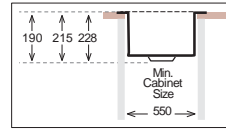

ME 451

PRESS SINKS

Bowl Size	450 mm x 400 mm
Thickness	0.80 mm 1 mm 1.2 mm
Sink Depth	197 mm 215 mm 228 mm
Finishing	Polished Polished Polished

MICRO Series R20

ME 500

PRESS SINKS

Bowl Size	500 mm x 400 mm		
Thickness	0.80 mm	1 mm	1.2 mm
Sink Depth	190 mm	215 mm	228 mm
Finishing	Polished	Polished	Polished