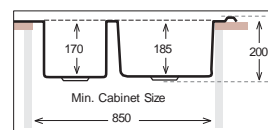

Bowl Size 328 mm x 348 mm
345 mm x 400 mm
Thickness 0.70 mm
Sink Depth 200 mm
Finishing Polished / Linen