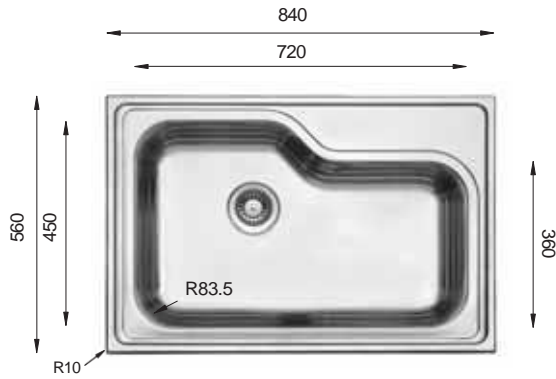

D Series

DXT 840

Bowl Size	720 mm x 450 mm	
Thickness	1 mm	1.2 mm
Sink Depth	228 mm	254 mm
Finishing	Polished	Polished

D 715

Bowl Size	717 mm x 417 mm	
Thickness	1 mm	1.2 mm
Sink Depth	228 mm	254 mm
Finishing	Polished	Polished