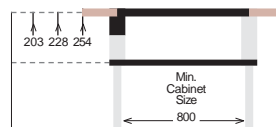

ZEROLINE Series R0

ZRL 450

HANDMADE

Bowl Size	450 mm x 400 mm			
Thickness	1 mm	1.2 mm	1.2 mm	1.5 mm
Sink Depth	195 mm	203 mm	228 mm	254 mm
Finishing	Polished	Polished	Polished	Polished

ZRL 500

HANDMADE

Bowl Size	500 mm x 400 mm			
Thickness	1 mm	1.2 mm	1.2 mm	1.5 mm
Sink Depth	195 mm	203 mm	228 mm	254 mm
Finishing	Polished	Polished	Polished	Polished

ZRL 550

HANDMADE

Bowl Size	550 mm x 400 mm			
Thickness	1 mm	1.2 mm	1.2 mm	1.5 mm
Sink Depth	195 mm	203 mm	228 mm	254 mm
Finishing	Polished	Polished	Polished	Polished

ZRL 745

HANDMADE

Bowl Size	745 mm x 400 mm		
Thickness	1.2 mm	1.2 mm	1.5 mm
Sink Depth	203 mm	228 mm	254 mm
Finishing	Polished	Polished	Polished

Ideal Accessories

ZEROLINE Series R0

ZRL 800

HANDMADE

Bowl Size	800 mm x 400 mm		
Thickness	1.2 mm	1.2 mm	1.5 mm
Sink Depth	203 mm	228 mm	254 mm
Finishing	Polished	Polished	Polished

ZRL 340.70.30

HANDMADE

Bowl Size	340 mm x 400 mm		
Thickness	170 mm x 400 mm		
Thickness	1.2 mm	1.2 mm	1.5 mm
Sink Depth	203 mm	228 mm	254 mm
Finishing	Polished	Polished	Polished