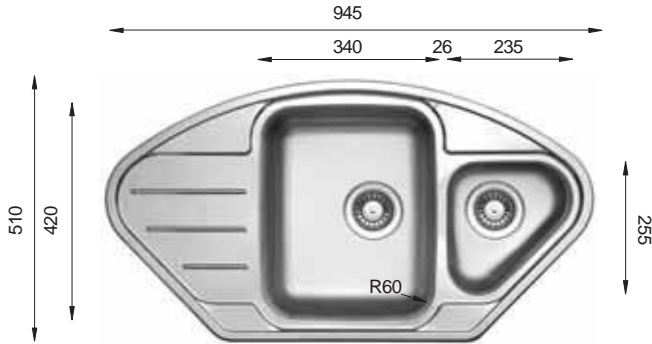

LT 945.510.15

(Welded)