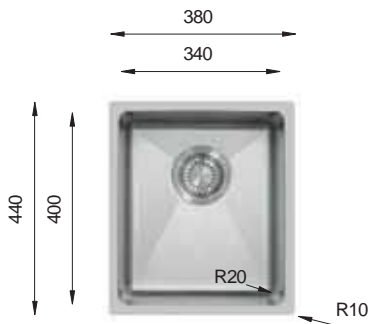

MX 340

PRESS SINKS

Bowl Size	340 mm x 400 mm
Thickness	1 mm
Sink Depth	215 mm
Finishing	Polished