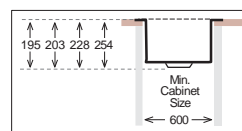

Bowl Size	340 mm x 400 mm			
Thickness	1 mm	1.2 mm	1.2 mm	1.5 mm
Sink Depth	195 mm	203 mm	228 mm	254 mm
Finishing	Polished	Polished	Polished	Polished

ZRL 400

HANDMADE

Bowl Size	400 mm x 400 mm			
Thickness	1 mm	1.2 mm	1.2 mm	1.5 mm
Sink Depth	195 mm	203 mm	228 mm	254 mm
Finishing	Polished	Polished	Polished	Polished

ZEROLINE Series R0

ZRL 450

HANDMADE

Bowl Size	450 mm x 400 mm			
Thickness	1 mm	1.2 mm	1.2 mm	1.5 mm
Sink Depth	195 mm	203 mm	228 mm	254 mm
Finishing	Polished	Polished	Polished	Polished

ZRL 500

HANDMADE

Bowl Size	500 mm x 400 mm			
Thickness	1 mm	1.2 mm	1.2 mm	1.5 mm
Sink Depth	195 mm	203 mm	228 mm	254 mm
Finishing	Polished	Polished	Polished	Polished

ZRL 550

HANDMADE

Bowl Size	550 mm x 400 mm			
Thickness	1 mm	1.2 mm	1.2 mm	1.5 mm
Sink Depth	195 mm	203 mm	228 mm	254 mm
Finishing	Polished	Polished	Polished	Polished

ZRL 745

HANDMADE

Bowl Size	745 mm x 400 mm		
Thickness	1.2 mm	1.2 mm	1.5 mm
Sink Depth	203 mm	228 mm	254 mm
Finishing	Polished	Polished	Polished

Ideal Accessories

ZEROLINE Series R0

ZRL 800

HANDMADE

Bowl Size	800 mm x 400 mm		
Thickness	1.2 mm	1.2 mm	1.5 mm
Sink Depth	203 mm	228 mm	254 mm
Finishing	Polished	Polished	Polished

ZRL 340.70.30

HANDMADE

Bowl Size	340 mm x 400 mm		
Thickness	170 mm x 400 mm		
Thickness	1.2 mm	1.2 mm	1.5 mm
Sink Depth	203 mm	228 mm	254 mm
Finishing	Polished	Polished	Polished