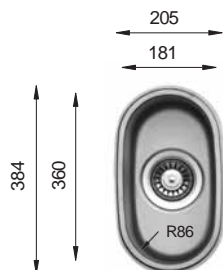

D 181

Undermount Min.CabinetSize

Bowl Size	181 mm x 360 mm
Thickness	1 mm
Sink Depth	178 mm
Finishing	Polished