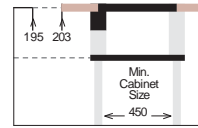

TNL 745

HANDMADE

Bowl Size	745 mm x 400 mm		
Thickness	1.2 mm	1.2 mm	1.5 mm
Sink Depth	203 mm	228 mm	254 mm
Finishing	Polished	Polished	Polished

TNL 800

HANDMADE

Bowl Size	800 mm x 400 mm		
Thickness	1.2 mm	1.2 mm	1.5 mm
Sink Depth	203 mm	228 mm	254 mm
Finishing	Polished	Polished	Polished

Ideal Accessories

TENLINE Series R10

TNL 450.505

HANDMADE

Bowl Size	400 mm x 400 mm
Thickness	1 mm 1.2 mm
Sink Depth	195 mm 203 mm
Finishing	Polished Polished

TNL 550.505

HANDMADE

Bowl Size	500 mm x 400 mm
Thickness	1 mm 1.2 mm
Sink Depth	195 mm 203 mm
Finishing	Polished Polished

TNL 340.70.30

HANDMADE

Bowl Size	340 mm x 400 mm	170 mm x 400 mm	
Thickness	1.2 mm	1.2 mm	1.5 mm
Sink Depth	203 mm	228 mm	254 mm
Finishing	Polished	Polished	Polished

TNL 340.50.50

HANDMADE

Bowl Size	340 mm x 400 mm	340 mm x 400 mm	
Thickness	1.2 mm	1.2 mm	1.5 mm
Sink Depth	203 mm	228 mm	254 mm
Finishing	Polished	Polished	Polished