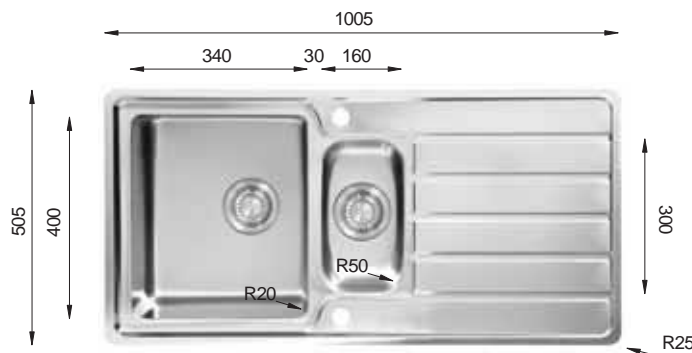

Bowl Size | 400 mm x 400 mm
Thickness | 0.80 mm
Sink Depth | 213 mm
Finishing | Polished

MS 1000.500.15

PRESS SINKS