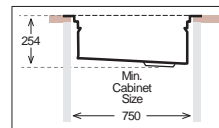

WSC 620

HANDMADE

Bowl Size	570 mm x 390 mm
Thickness	1.2 mm
Sink Depth	228 mm
Finishing	Polished

WSC 810

HANDMADE

Bowl Size	760 mm x 390 mm
Thickness	1.2 mm
Sink Depth	228 mm
Finishing	Polished

B47 CS 420 DR 420 XLC 168 S-905

Ideal Accessories

WORKSTATION Series WSS

WSS 620

HANDMADE

Bowl Size | 570 mm x 381 mm
 Thickness | 1.2 mm
 Sink Depth | 254 mm
 Finishing | Polished

WSS 711

HANDMADE

Bowl Size | 660 mm x 381 mm
 Thickness | 1.2 mm
 Sink Depth | 254 mm
 Finishing | Polished

WSS 1143

HANDMADE

Bowl Size | 1092 mm x 381 mm
 Thickness | 1.5 mm
 Sink Depth | 254 mm
 Finishing | Polished

Ideal Accessories

WORKSTATION Series WSD

WSD 580

HANDMADE

Bowl Size	520 mm x 330 mm
Thickness	1.2 mm
Sink Depth	245 mm
Finishing	Polished