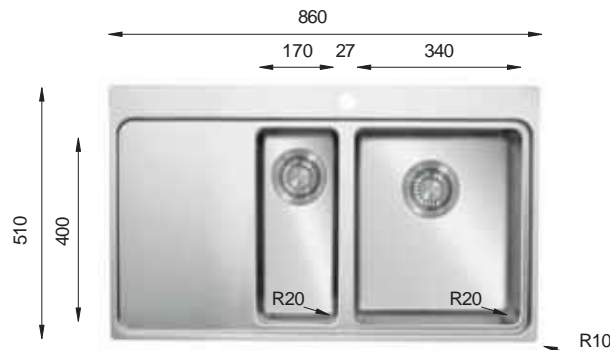

MM 860.15.510

PRESS SINKS

Bowl Size | 340 mm x 400 mm
 170 mm x 400 mm
 Thickness | 1 mm
 Sink Depth | 240 mm / 153 mm
 Finishing | Polished

MM 860.510.15

PRESS SINKS

Bowl Size | 170 mm x 400 mm
 340 mm x 400 mm
 Thickness | 1 mm
 Sink Depth | 153 mm / 240 mm
 Finishing | Polished