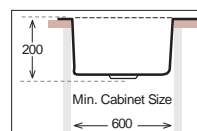

ULS 780.500.15

Bowl Size | 345 mm x 430 mm
 Sink Depth | 155 mm x 290 mm
 Finishing | Granite

ELG 780.500

Bowl Size | Ø 420 mm
 Sink Depth | 200 mm
 Finishing | Granite

Ideal Accessories

GRANITE Series

LGT 960.500.15