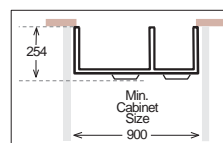

WSD 790

HANDMADE

Bowl Size	730 mm x 330 mm
Thickness	1.2 mm
Sink Depth	245 mm
Finishing	Polished

Ideal Accessories

APRON Series R10

UK RSFC 840

HANDMADE

Bowl Size | 787 mm x 421 mm
 Thickness | 1.5 mm
 Sink Depth | 254 mm
 Finishing | Polished

UK RSFC 849

HANDMADE

Bowl Size | 787 mm x 395 mm
 Thickness | 1.5 mm
 Sink Depth | 254 mm
 Finishing | Polished

UK RSFC 426.60.40

HANDMADE

Bowl Size | 425 mm x 395 mm
 Thickness | 330 mm x 395 mm
 Sink Depth | 254 mm
 Finishing | Polished