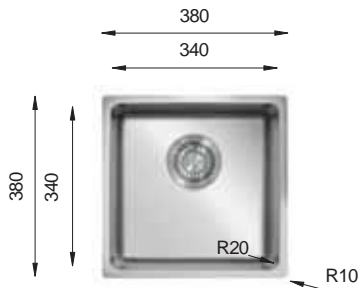

ME 340.340

PRESS SINKS