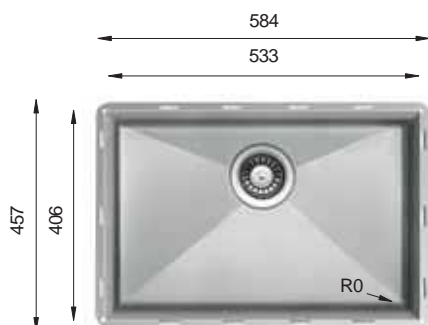

Bowl Size | 457 mm x 406 mm
Thickness | 1.2 mm
Sink Depth | 254 mm
Finishing | Polished

TZ Z533

HANDMADE