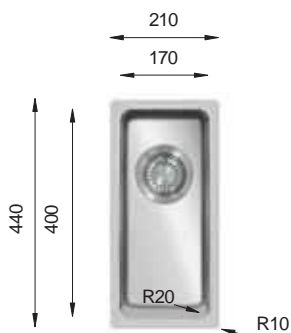

ME 171

PRESS SINKS

Bowl Size	170 mm x 400 mm		
Thickness	0.80 mm	1 mm	1.2 mm
Sink Depth	153 mm	153 mm	153 mm
Finishing	Polished	Polished	Polished