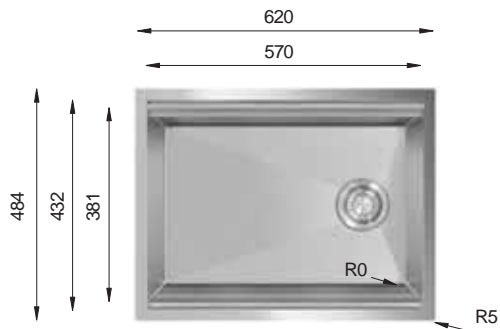

WSC 620

HANDMADE

Bowl Size	570 mm x 390 mm
Thickness	1.2 mm
Sink Depth	228 mm
Finishing	Polished

WSC 810

HANDMADE

Bowl Size	760 mm x 390 mm
Thickness	1.2 mm
Sink Depth	228 mm
Finishing	Polished

B47 CS 420 DR 420 XLC 168 S-905

Ideal Accessories

WORKSTATION Series WSS

WSS 620

HANDMADE

Bowl Size | 570 mm x 381 mm
 Thickness | 1.2 mm
 Sink Depth | 254 mm
 Finishing | Polished

WSS 711

HANDMADE

Bowl Size | 660 mm x 381 mm
 Thickness | 1.2 mm
 Sink Depth | 254 mm
 Finishing | Polished