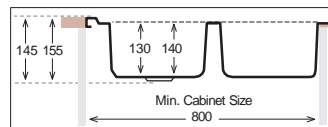

Bowl Size	337 mm x 400 mm	337 mm x 400 mm
Thickness	0.50 mm	0.60 mm
Sink Depth	145 mm	155 mm
Finishing	Satin / Linen	Satin / Linen
Ideal Tabs	Page 200	
Cut-Out Size	Details Provided