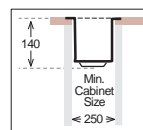

MT 500

PRESS SINKS

Bowl Size | 500 mm x 400 mm
 Thickness | 1 mm
 Sink Depth | 195 mm
 Finishing | Polished

Ideal Accessories

MICRO Series R20

ME 170

PRESS SINKS

Bowl Size	170 mm x 300 mm	
Thickness	0.80 mm	1 mm
Sink Depth	140 mm	140 mm
Finishing	Polished	Polished