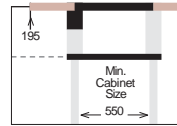

Bowl Size | 500 mm x 400 mm
Thickness | 1 mm
Sink Depth | 195 mm
Finishing | Polished