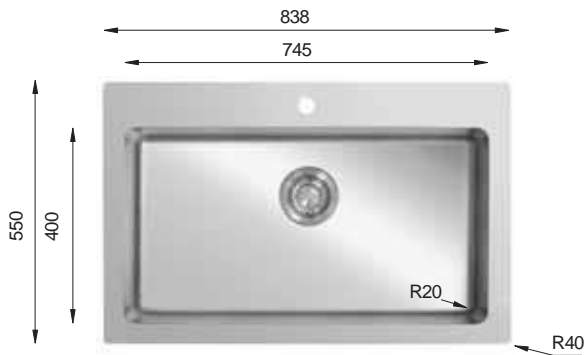

ME 790.500

PRESS SINKS

Bowl Size | 745 mm x 400 mm
 Thickness | 1 mm
 Sink Depth | 215 mm
 Finishing | Polished

ME 838.559

PRESS SINKS

Bowl Size | 745 mm x 400 mm
 Thickness | 1.2 mm
 Sink Depth | 240 mm
 Finishing | Polished