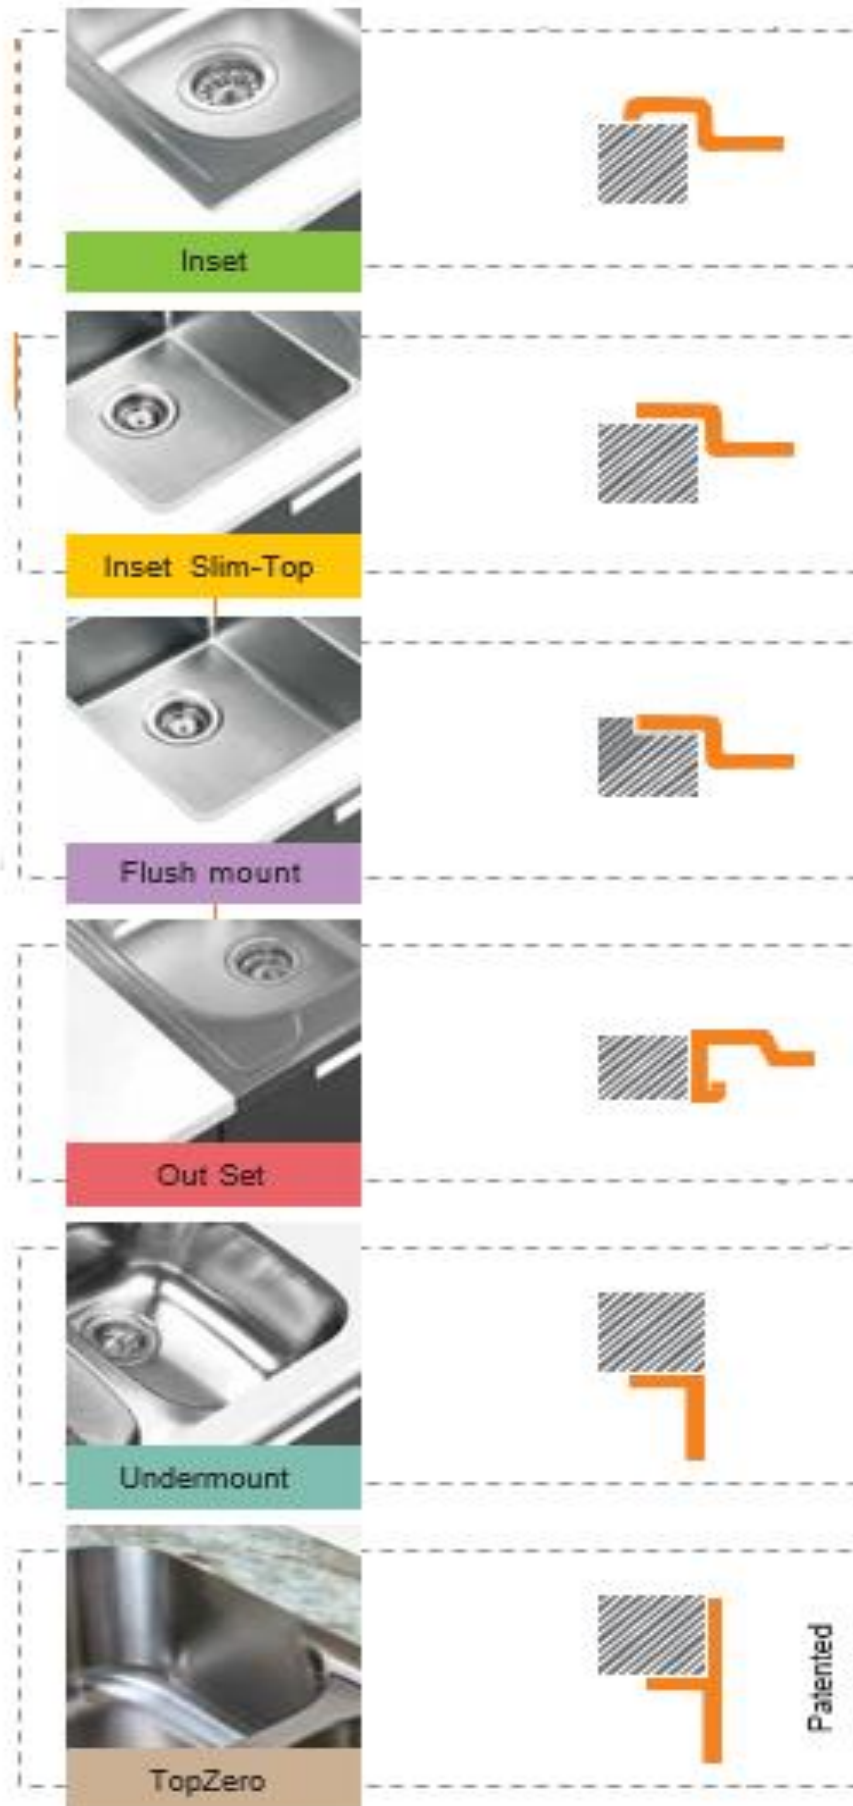

Kitchen sinks installation