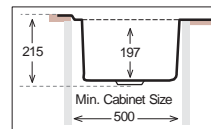

Bowl Size | 400 mm x 400 mm
Thickness | 0.80 mm
Sink Depth | 215 mm
Finishing | Polished