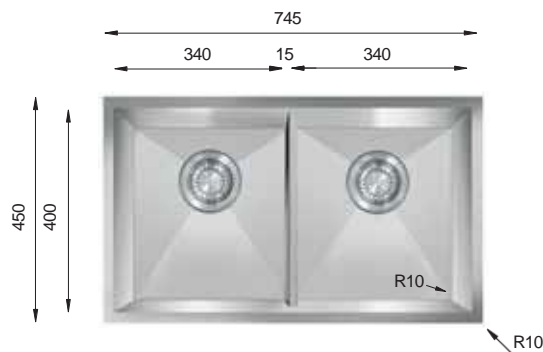

Ideal Accessories

TENLINE Series R10

TNL 450.505

HANDMADE

Bowl Size	400 mm x 400 mm
Thickness	1 mm 1.2 mm
Sink Depth	195 mm 203 mm
Finishing	Polished Polished

TNL 550.505

HANDMADE

Bowl Size	500 mm x 400 mm
Thickness	1 mm 1.2 mm
Sink Depth	195 mm 203 mm
Finishing	Polished Polished

TNL 340.70.30

HANDMADE

Bowl Size	340 mm x 400 mm	170 mm x 400 mm	
Thickness	1.2 mm	1.2 mm	1.5 mm
Sink Depth	203 mm	228 mm	254 mm
Finishing	Polished	Polished	Polished

TNL 340.50.50

HANDMADE

Bowl Size	340 mm x 400 mm	340 mm x 400 mm	
Thickness	1.2 mm	1.2 mm	1.5 mm
Sink Depth	203 mm	228 mm	254 mm
Finishing	Polished	Polished	Polished

TENLINE PRIME Series R10

TNLP 380.70.30

HANDMADE

Bowl Size	380 mm x 400 mm 230 mm x 400 mm
Thickness	1.2 mm
Sink Depth	190 mm
Finishing	Polished

TNLP 340.50.50

HANDMADE

Bowl Size	340 mm x 400 mm 340 mm x 400 mm
Thickness	1.2 mm
Sink Depth	190 mm
Finishing	Polished

Ideal Accessories

colorX Series R10

colorX 400

HANDMADE

Gold

Bronze

Titanium

Bowl Size | 400 mm x 400 mm
Thickness | 1.2 mm
Sink Depth | 203 mm
Finishing | Polished