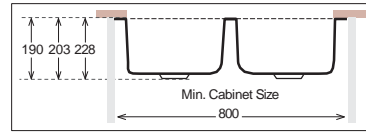

Bowl Size	340 mm x 400 mm	340 mm x 400 mm	
Thickness	0.80 mm	1 mm	1.2 mm
Sink Depth	190 mm	203 mm	228 mm
Finishing	Polished	Polished	Polished