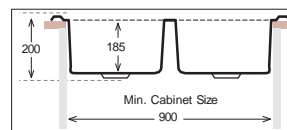

Bowl Size	420 mm x 340 mm 340 mm x 420 mm
Thickness	0.70 mm
Sink Depth	200 mm
Finishing	Polished