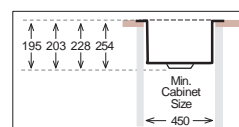

Bowl Size	340 mm x 400 mm			
Thickness	1 mm	1.2 mm	1.2 mm	1.5 mm
Sink Depth	195 mm	203 mm	228 mm	254 mm
Finishing	Polished	Polished	Polished	Polished

ZRL 400

HANDMADE

Bowl Size	400 mm x 400 mm			
Thickness	1 mm	1.2 mm	1.2 mm	1.5 mm
Sink Depth	195 mm	203 mm	228 mm	254 mm
Finishing	Polished	Polished	Polished	Polished

ZEROLINE Series R0

ZRL 450

HANDMADE

Bowl Size	450 mm x 400 mm			
Thickness	1 mm	1.2 mm	1.2 mm	1.5 mm
Sink Depth	195 mm	203 mm	228 mm	254 mm
Finishing	Polished	Polished	Polished	Polished

ZRL 500

HANDMADE

Bowl Size	500 mm x 400 mm			
Thickness	1 mm	1.2 mm	1.2 mm	1.5 mm
Sink Depth	195 mm	203 mm	228 mm	254 mm
Finishing	Polished	Polished	Polished	Polished