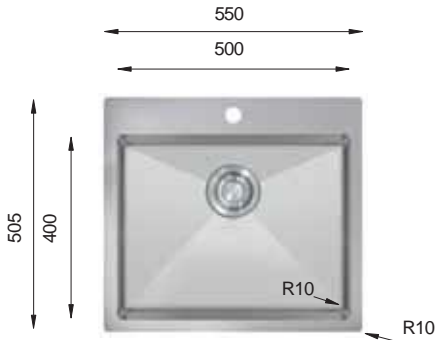

TNL 745

HANDMADE

Bowl Size	745 mm x 400 mm		
Thickness	1.2 mm	1.2 mm	1.5 mm
Sink Depth	203 mm	228 mm	254 mm
Finishing	Polished	Polished	Polished

TNL 800

HANDMADE

Bowl Size	800 mm x 400 mm		
Thickness	1.2 mm	1.2 mm	1.5 mm
Sink Depth	203 mm	228 mm	254 mm
Finishing	Polished	Polished	Polished

Ideal Accessories

TENLINE Series R10

TNL 450.505

HANDMADE

Bowl Size	400 mm x 400 mm
Thickness	1 mm 1.2 mm
Sink Depth	195 mm 203 mm
Finishing	Polished Polished

TNL 550.505

HANDMADE

Bowl Size	500 mm x 400 mm
Thickness	1 mm 1.2 mm
Sink Depth	195 mm 203 mm
Finishing	Polished Polished

TNL 340.70.30

HANDMADE

Bowl Size	340 mm x 400 mm	170 mm x 400 mm	
Thickness	1.2 mm	1.2 mm	1.5 mm
Sink Depth	203 mm	228 mm	254 mm
Finishing	Polished	Polished	Polished

TNL 340.50.50

HANDMADE

Bowl Size	340 mm x 400 mm	340 mm x 400 mm	
Thickness	1.2 mm	1.2 mm	1.5 mm
Sink Depth	203 mm	228 mm	254 mm
Finishing	Polished	Polished	Polished