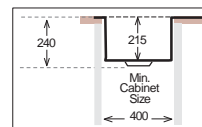

Bowl Size	340 mm x 400 mm
Thickness	1 mm
Sink Depth	240 mm
Finishing	Polished