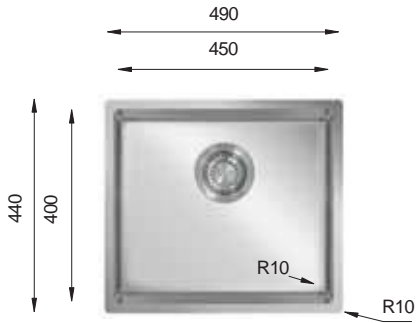

MT 400

PRESS SINKS

Bowl Size | 400 mm x 400 mm
 Thickness | 1 mm
 Sink Depth | 195 mm
 Finishing | Polished

MICRO TOP Series R10

MT 450

PRESS SINKS

Bowl Size | 450 mm x 400 mm
 Thickness | 1 mm
 Sink Depth | 195 mm
 Finishing | Polished