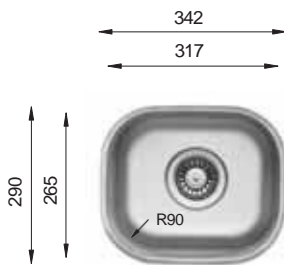

D 265

Bowl Size | 265 mm x 317 mm
Thickness | 0.70 mm | 1 mm
Sink Depth | 140 mm | 190 mm
Finishing | Polished | Polished