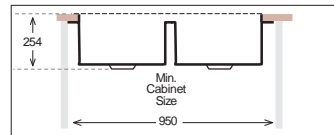

Bowl Size | 318 mm x 406 mm
Thickness | 1.2 mm
Sink Depth | 254 mm
Finishing | Polished