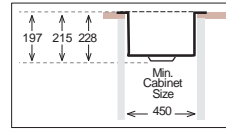

ME 341

PRESS SINKS

Bowl Size	400 mm x 340 mm		
Thickness	0.80 mm	1 mm	1.2 mm
Sink Depth	197 mm	215 mm	228 mm
Finishing	Polished	Polished	Polished

Ideal Accessories

MICRO Series R20

ME 361

PRESS SINKS

Bowl Size	400 mm x 360 mm
Thickness	0.80 mm 1 mm 1.2 mm
Sink Depth	197 mm 215 mm 228 mm
Finishing	Polished Polished Polished