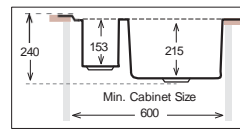

MM 860.15.510

PRESS SINKS

Bowl Size | 340 mm x 400 mm
 170 mm x 400 mm
 Thickness | 1 mm
 Sink Depth | 240 mm / 153 mm
 Finishing | Polished

MM 860.510.15

PRESS SINKS

Bowl Size | 170 mm x 400 mm
 340 mm x 400 mm
 Thickness | 1 mm
 Sink Depth | 153 mm / 240 mm
 Finishing | Polished