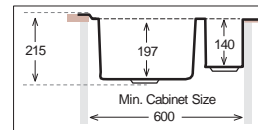

Bowl Size | 340 mm x 400 mm
160 mm x 300 mm
Thickness | 0.80 mm
Sink Depth | 215 mm
Finishing | Polished