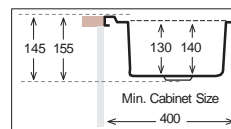

Bowl Size | 350 mm x 400 mm
Thickness | 0.50 mm | 0.60 mm
Sink Depth | 145 mm | 155 mm
Finishing | Satin / Linen | Satin / Linen