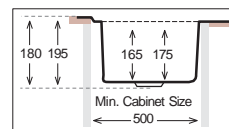

HY 860.500

Bowl Size | 410 mm x 410 mm
 Thickness | 0.60 mm | 0.70 mm
 Sink Depth | 180 mm | 195 mm
 Finishing | Satin / Linen | Polished

HYPNOS Series

HY 860.500.15

Bowl Size	350 mm x 400 mm	170 mm x 320 mm
Thickness	0.60 mm	0.70 mm
Sink Depth	185 mm	195 mm
Finishing	Satin / Linen	Polished / Linen