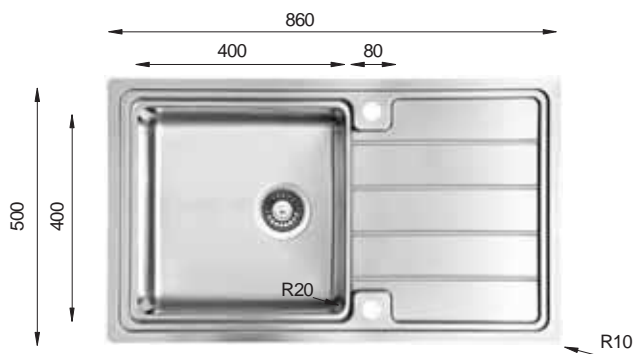

BLB 860.500

PRESS SINKS

Bowl Size | 400 mm x 400 mm
Thickness | 0.80 mm
Sink Depth | 215 mm
Finishing | Polished