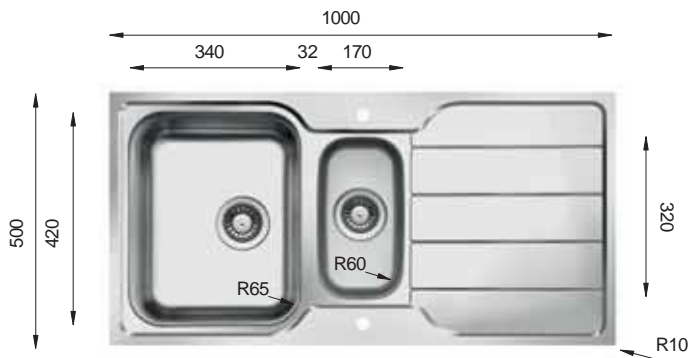

Ideal Accessories

LINES Series

LN 860.500

(Monoblock)

Bowl Size | 340 mm x 420 mm
 Thickness | 0.70 mm
 Sink Depth | 185 mm
 Finishing | Polished

LN 965.500

(Welded)

Bowl Size | 400 mm x 400 mm
 Thickness | 0.70 mm
 Sink Depth | 200 mm
 Finishing | Polished

LINES Series

LN 1000.500

(Monoblock)

Bowl Size	450 mm x 400 mm
Thickness	0.60 mm 0.70 mm
Sink Depth	185 mm 195 mm
Finishing	Satin Polished

LN 1000.500.15

(Monoblock / Welded)

Bowl Size	340 mm x 420 mm	170 mm x 320 mm
Thickness	0.70 mm	0.70 mm (Welded)
Sink Depth	190 mm	200 mm
Finishing	Polished	Polished

LN 1160.500.20

Bowl Size	340 mm x 420 mm	340 mm x 420 mm
Thickness	0.70 mm	
Sink Depth	200 mm	
Finishing	Polished	

Ideal Accessories

HYPNOS SELECTION Series

HS 860.500

Bowl Size	350 mm x 400 mm		
Thickness	0.50 mm	0.60 mm	0.70 mm
Sink Depth	155 mm	175 mm	185 mm
Finishing	Satin	Polished / Linen	Polished