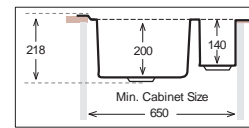

ASSOS Series

AS 860.500 W

PRESS SINKS

Bowl Size | 360 mm x 400 mm
 Thickness | 0.80 mm
 Sink Depth | 218 mm
 Finishing | Polished

AS 1000.500.15

PRESS SINKS

Bowl Size | 360 mm x 400 mm
 170 mm x 300 mm
 Thickness | 0.80 mm
 Sink Depth | 218 mm
 Finishing | Polished