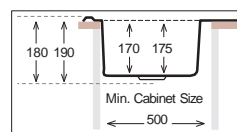

COMFORT Series

CO 503.503

Bowl Size	400 mm x 350 mm
Thickness	0.60 mm | 0.70 mm
Sink Depth	180 mm | 190 mm
Finishing	Satin / Linen | Polished / Linen

CO 580.488

Bowl Size	350 mm x 400 mm
Thickness	0.60 mm | 0.70 mm
Sink Depth	180 mm | 190 mm
Finishing	Satin / Linen | Polished / Linen

CO 594.488.15

Bowl Size	350 mm x 400 mm 160 mm x 300 mm
Thickness	0.70 mm
Sink Depth	190 mm
Finishing	Polished / Linen

CO 780.480 W

Bowl Size	350 mm x 400 mm
Thickness	0.60 mm | 0.70 mm
Sink Depth	180 mm | 190 mm
Finishing	Satin / Linen | Polished / Linen

Ideal Accessories