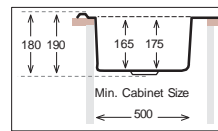

GALANT Series

GA 737.488

Bowl Size	350 mm x 400 mm	
Thickness	0.60 mm	0.70 mm
Sink Depth	180 mm	190 mm
Finishing	Satin / Linen	Polished

GA 737.488 W

Bowl Size	350 mm x 400 mm	
Thickness	0.60 mm	0.70 mm
Sink Depth	180 mm	190 mm
Finishing	Satin / Linen	Polished

Ideal Accessories