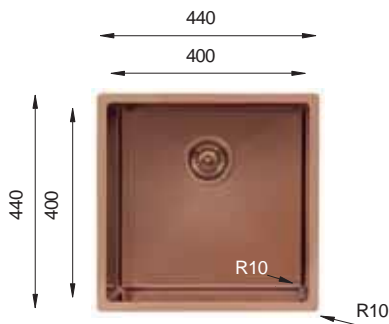

TENLINE PRIME Series R10

TNLP 380.70.30

HANDMADE

Bowl Size	380 mm x 400 mm 230 mm x 400 mm
Thickness	1.2 mm
Sink Depth	190 mm
Finishing	Polished

TNLP 340.50.50

HANDMADE

Bowl Size	340 mm x 400 mm 340 mm x 400 mm
Thickness	1.2 mm
Sink Depth	190 mm
Finishing	Polished

Ideal Accessories

colorX Series R10

colorX 400

HANDMADE

Gold

Bronze

Titanium

Bowl Size | 400 mm x 400 mm
Thickness | 1.2 mm
Sink Depth | 203 mm
Finishing | Polished

colorX 450

HANDMADE

Gold

Bronze

Titanium

Bowl Size | 450 mm x 400 mm
Thickness | 1.2 mm
Sink Depth | 203 mm
Finishing | Polished

colorX Series R10

colorX 500

HANDMADE

Gold

Bronze

Titanium

Bowl Size | 500 mm x 400 mm
Thickness | 1.2 mm
Sink Depth | 203 mm
Finishing | Polished

colorX 550

HANDMADE

Gold