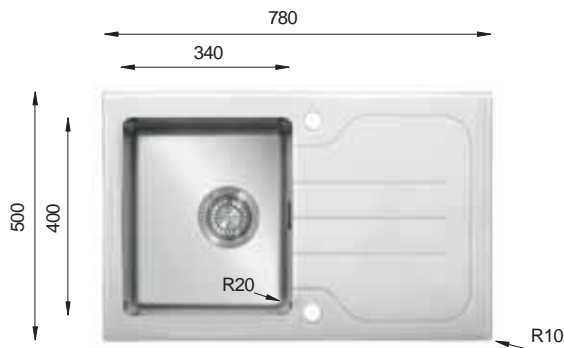

GS 780.500 W Diamond