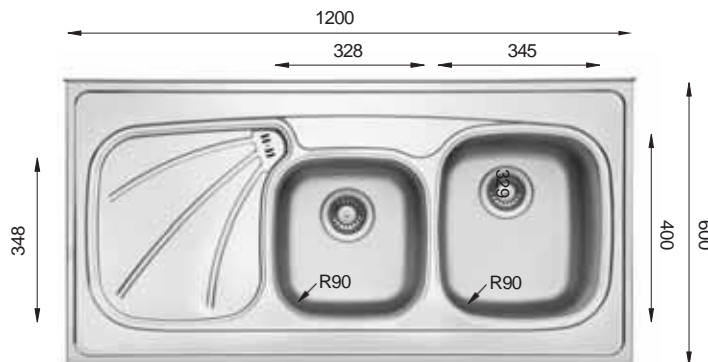

W 1200.600.18 W

Bowl Size 328 mm x 348 mm
345 mm x 400 mm
Thickness 0.70 mm
Sink Depth 200 mm
Finishing Polished / Linen

Ideal Accessories