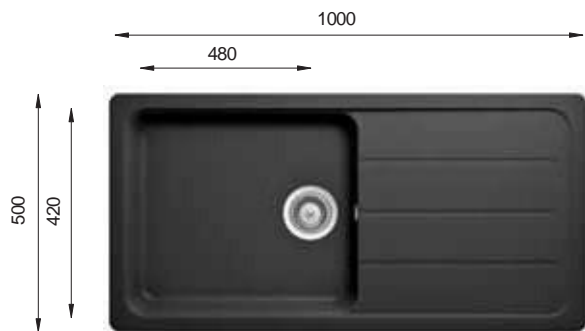

CLS 740.460

Bowl Size | 340 mm x 400 mm
Sink Depth | 200 mm
Finishing | Granite

GRANITE Series

CLS 560.510

Bowl Size | 500 mm x 440 mm
Sink Depth | 205 mm
Finishing | Granite

CLS 1000.500

Bowl Size | 480 mm x 420 mm
Sink Depth | 205 mm
Finishing | Granite