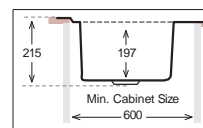

Ideal Accessories

ASSOS Series

AS 780.500 W

PRESS SINKS

Bowl Size 400 mm x 400 mm
 Thickness 0.80 mm
 Sink Depth 215 mm
 Finishing Polished

AS 860.500

PRESS SINKS

Bowl Size 360 mm x 400 mm
 Thickness 0.80 mm
 Sink Depth 218 mm
 Finishing Polished