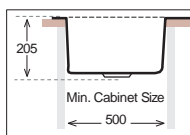

Bowl Size | 480 mm x 420 mm
Sink Depth | 205 mm
Finishing | Granite