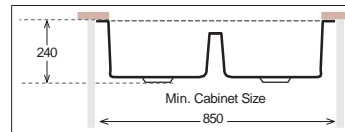

Bowl Size	360 mm x 420 mm
	360 mm x 420 mm
Thickness	1.2 mm
Sink Depth	240 mm
Finishing	Polished