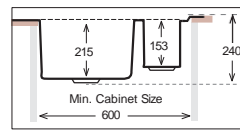

Bowl Size | 340 mm x 400 mm
170 mm x 400 mm
Thickness | 1 mm
Sink Depth | 240 mm / 153 mm
Finishing | Polished