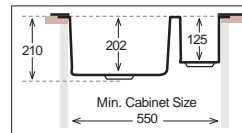

Bowl Size | 360 mm x 400 mm
| 160 mm x 300 mm
Thickness | 1 mm
Sink Depth | 210 mm
Finishing | Polished