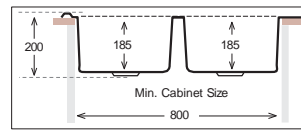

LT 1000.500.15

Bowl Size | 350 mm x 400 mm
 170 mm x 320 mm
 Thickness | 0.70 mm
 Sink Depth | 185 mm
 Finishing | Polished

Ideal Accessories

LOTUS Series

LT 915.500

Bowl Size | 556 mm x 403 mm
 Thickness | 0.70 mm
 Sink Depth | 200 mm
 Finishing | Polished

LT 1160.500.20

Bowl Size | 340 mm x 420 mm
 Thickness | 0.60 mm
 Sink Depth | 200 mm
 Finishing | Polished

LT 1200.600.20

Bowl Size | 340 mm x 420 mm
 Thickness | 0.70 mm
 Sink Depth | 200 mm
 Finishing | Polished

LT 945.510

(Welded)

Bowl Size | 340 mm x 420 mm
 Thickness | 0.70 mm
 Sink Depth | 200 mm
 Finishing | Polished / Linen

LOTUS Series

LT 945.510 W

(Welded)

Bowl Size	340 mm x 420 mm
Thickness	0.70 mm
Sink Depth	200 mm
Finishing	Polished / Linen