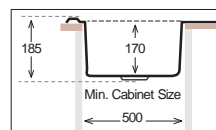

HY 860.500

Bowl Size | 410 mm x 410 mm
 Thickness | 0.60 mm | 0.70 mm
 Sink Depth | 180 mm | 195 mm
 Finishing | Satin / Linen | Polished

HYPNOS Series

HY 860.500.15

Bowl Size	350 mm x 400 mm	170 mm x 320 mm
Thickness	0.60 mm	0.70 mm
Sink Depth	185 mm	195 mm
Finishing	Satin / Linen	Polished / Linen