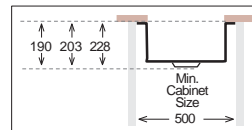

Bowl Size	450 mm x 400 mm		
Thickness	0.80 mm	1 mm	1.2 mm
Sink Depth	190 mm	203 mm	228 mm
Finishing	Polished	Polished	Polished