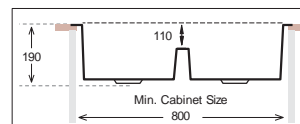

ZRL 340.50.50

HANDMADE

Bowl Size	340 mm x 400 mm		
Thickness	340 mm x 400 mm		
Thickness	1.2 mm	1.2 mm	1.5 mm
Sink Depth	203 mm	228 mm	254 mm
Finishing	Polished	Polished	Polished

Ideal Accessories

ZEROLINE PRIME Series R0

ZRLP 380.70.30

HANDMADE

Bowl Size	230 mm x 400 mm 380 mm x 400 mm
Thickness	1.2 mm
Sink Depth	190 mm
Finishing	Polished

ZRLP 340.50.50

HANDMADE

Bowl Size	340 mm x 400 mm 340 mm x 400 mm
Thickness	1.2 mm
Sink Depth	190 mm
Finishing	Polished

Ideal Accessories

FIVELINE Series R5

FVL 400

HANDMADE

Bowl Size	400 mm x 400 mm
Thickness	1.2 mm
Sink Depth	203 mm
Finishing	Polished

FVL 500

HANDMADE

Bowl Size	500 mm x 400 mm
Thickness	1.2 mm
Sink Depth	203 mm
Finishing	Polished