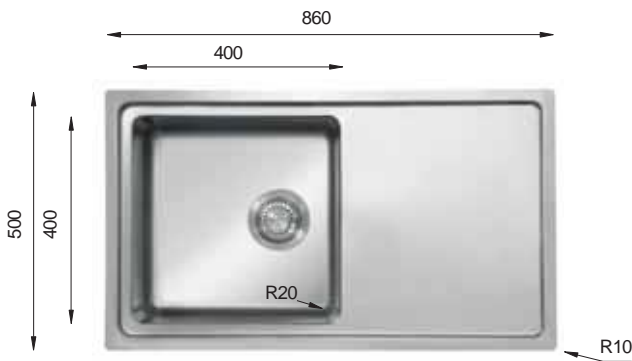

Ideal Accessories

MICRO FLAT Series R20

MF 860.500

PRESS SINKS

Bowl Size | 400 mm x 400 mm
 Thickness | 1 mm
 Sink Depth | 240 mm
 Finishing | Polished

MF 1000.500.15

PRESS SINKS

Bowl Size | 340 mm x 400 mm
 170 mm x 300 mm
 Thickness | 1 mm
 Sink Depth | 240 mm
 Finishing | Polished