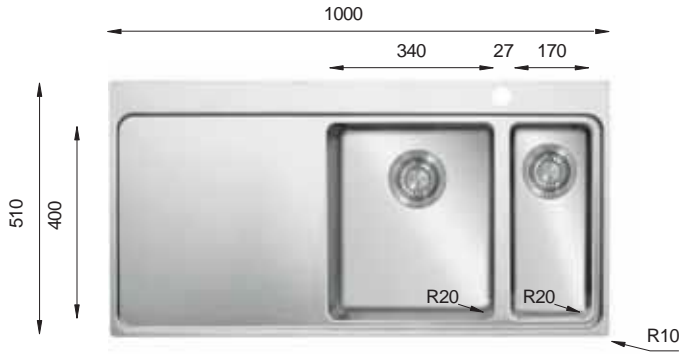

MM 1000.510

PRESS SINKS

Bowl Size | 450 mm x 400 mm
 Thickness | 1 mm
 Sink Depth | 240 mm
 Finishing | Polished

Ideal Accessories

MICRO MASTER Series R20

MM 1000.15.510

PRESS SINKS

Bowl Size | 340 mm x 400 mm
170 mm x 400 mm
Thickness | 1 mm
Sink Depth | 240 mm / 153 mm
Finishing | Polished