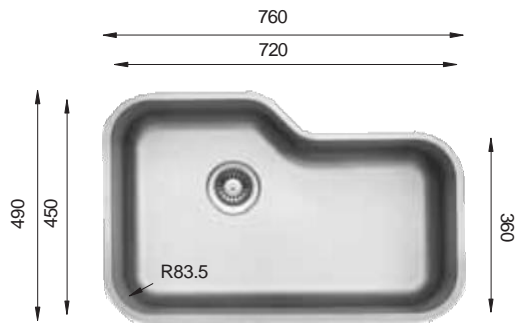

Bowl Size	720 mm x 450 mm
Thickness	1 mm | 1.2 mm
Sink Depth	228 mm | 254 mm
Finishing	Polished | Polished