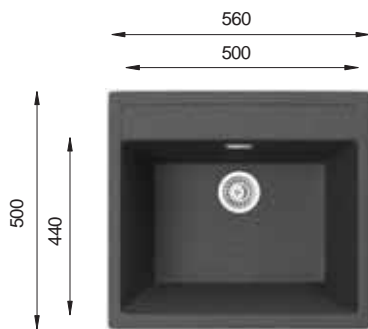

GRANITE Series

CLS 560.510