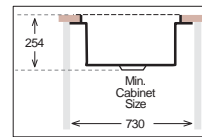

TZ Z609

HANDMADE

Bowl Size | 609 mm x 406 mm
 Thickness | 1.2 mm
 Sink Depth | 254 mm
 Finishing | Polished

TZ Z762

HANDMADE

Bowl Size | 762 mm x 406 mm
 Thickness | 1.2 mm
 Sink Depth | 254 mm
 Finishing | Polished

Ideal Accessories

TOPZERO® S SERIES WORKSTATION R0

TZ S572

HANDMADE

Bowl Size	572 mm x 432 mm
Thickness	1.2 mm
Sink Depth	254 mm
Finishing	Polished

TZ S773

HANDMADE

Bowl Size	775 mm x 432 mm
Thickness	1.2 mm
Sink Depth	254 mm
Finishing	Polished