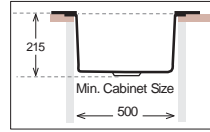

Bowl Size | 450 mm x 400 mm
Thickness | 1 mm
Sink Depth | 215 mm
Finishing | Polished