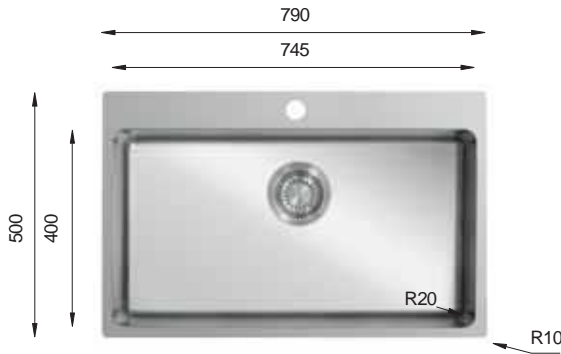

ME 790.500

PRESS SINKS

Bowl Size | 745 mm x 400 mm
Thickness | 1 mm
Sink Depth | 215 mm
Finishing | Polished