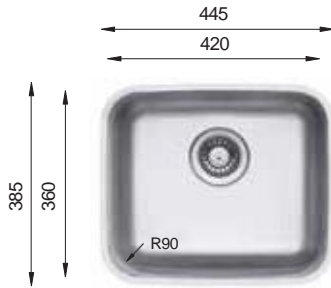

Ideal Accessories

UNDERMOUNT Series

D 346

Bowl Size	400 mm x 345 mm
Thickness	0.60 mm 0.70 mm
Sink Depth	170 mm 185 mm
Finishing	Satin / Linen Polished / Linen

D 360

Bowl Size	420 mm x 360 mm
Thickness	0.60 mm 0.70 mm
Sink Depth	170 mm 185 mm
Finishing	Satin / Linen Polished / Linen