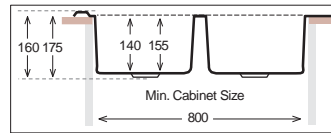

COMPACT Series

CM 860.500.15

Monoblock

Bowl Size	350 mm x 396 mm
	160 mm x 320 mm
Thickness	0.60 mm 0.70 mm
Sink Depth	155 mm 165 mm
Finishing	Satin / Linen Polished

CM 1160.500.20

Monoblock

Bowl Size	337 mm x 400 mm
	337 mm x 400 mm
Thickness	0.60 mm 0.70 mm
Sink Depth	160 mm 175 mm
Finishing	Satin / Linen Polished