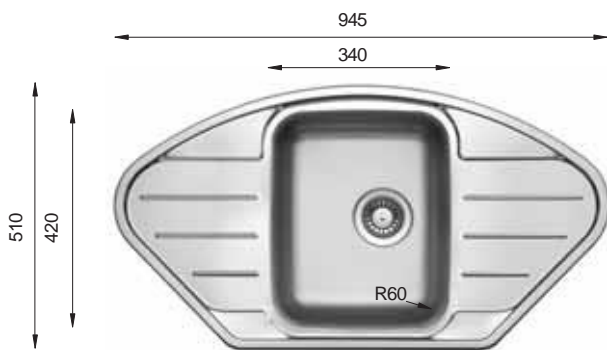

LT 1000.500.15

Bowl Size | 350 mm x 400 mm
 170 mm x 320 mm
 Thickness | 0.70 mm
 Sink Depth | 185 mm
 Finishing | Polished

Ideal Accessories

LOTUS Series

LT 915.500

Bowl Size | 556 mm x 403 mm
 Thickness | 0.70 mm
 Sink Depth | 200 mm
 Finishing | Polished

LT 1160.500.20

Bowl Size | 340 mm x 420 mm
 Thickness | 0.60 mm
 Sink Depth | 200 mm
 Finishing | Polished

LT 1200.600.20

Bowl Size | 340 mm x 420 mm
 Thickness | 0.70 mm
 Sink Depth | 200 mm
 Finishing | Polished

LT 945.510

(Welded)

Bowl Size | 340 mm x 420 mm
 Thickness | 0.70 mm
 Sink Depth | 200 mm
 Finishing | Polished / Linen

LOTUS Series

LT 945.510 W

(Welded)

Bowl Size	340 mm x 420 mm
Thickness	0.70 mm
Sink Depth	200 mm
Finishing	Polished / Linen