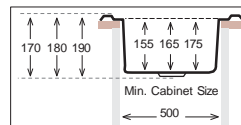

Bowl Size	Ø 390 mm		
Thickness	0.50 mm	0.60 mm	0.70 mm
Sink Depth	170 mm	180 mm	190 mm
Finishing	Satin	Satin / Linen	Polished / Linen