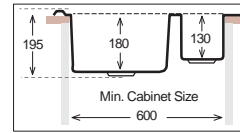

Bowl Size | 350 mm x 400 mm
170 mm x 320 mm
Thickness | 0.70 mm
Sink Depth | 195 mm
Finishing | Polished