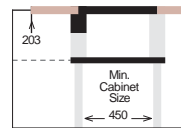

ZRLP 380.70.30

HANDMADE

Bowl Size	230 mm x 400 mm 380 mm x 400 mm
Thickness	1.2 mm
Sink Depth	190 mm
Finishing	Polished

ZRLP 340.50.50

HANDMADE

Bowl Size	340 mm x 400 mm 340 mm x 400 mm
Thickness	1.2 mm
Sink Depth	190 mm
Finishing	Polished

Ideal Accessories

FIVELINE Series R5

FVL 400

HANDMADE

Bowl Size	400 mm x 400 mm
Thickness	1.2 mm
Sink Depth	203 mm
Finishing	Polished

FVL 500

HANDMADE

Bowl Size	500 mm x 400 mm
Thickness	1.2 mm
Sink Depth	203 mm
Finishing	Polished

FIVELINE Series

FVL 450.505

HANDMADE

Bowl Size | 400 mm x 400 mm
 Thickness | 1.2 mm
 Sink Depth | 203 mm
 Finishing | Polished

FVL 550.505

HANDMADE

Bowl Size | 500 mm x 400 mm
 Thickness | 1.2 mm
 Sink Depth | 203 mm
 Finishing | Polished