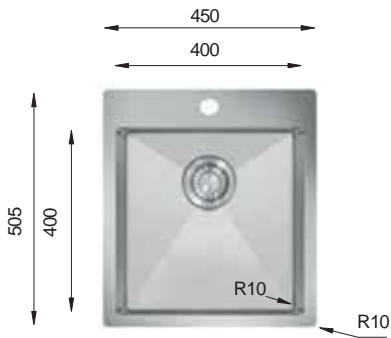

TENLINE Series R10

TNL 500

HANDMADE

Bowl Size	500 mm x 400 mm			
Thickness	1 mm	1.2 mm	1.2 mm	1.5 mm
Sink Depth	195 mm	203 mm	228 mm	254 mm
Finishing	Polished	Polished	Polished	Polished

TNL 550

HANDMADE

Bowl Size	550 mm x 400 mm			
Thickness	1 mm	1.2 mm	1.2 mm	1.5 mm
Sink Depth	195 mm	203 mm	228 mm	254 mm
Finishing	Polished	Polished	Polished	Polished

TNL 745

HANDMADE

Bowl Size	745 mm x 400 mm		
Thickness	1.2 mm	1.2 mm	1.5 mm
Sink Depth	203 mm	228 mm	254 mm
Finishing	Polished	Polished	Polished

TNL 800

HANDMADE

Bowl Size	800 mm x 400 mm		
Thickness	1.2 mm	1.2 mm	1.5 mm
Sink Depth	203 mm	228 mm	254 mm
Finishing	Polished	Polished	Polished

Ideal Accessories

TENLINE Series R10

TNL 450.505

HANDMADE

Bowl Size	400 mm x 400 mm
Thickness	1 mm 1.2 mm
Sink Depth	195 mm 203 mm
Finishing	Polished Polished

TNL 550.505

HANDMADE

Bowl Size	500 mm x 400 mm
Thickness	1 mm 1.2 mm
Sink Depth	195 mm 203 mm
Finishing	Polished Polished