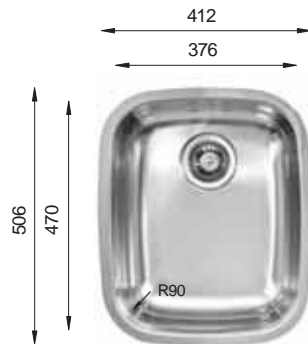

D 376

Bowl Size	376 mm x 470 mm
Thickness	0.60 mm | 0.70 mm | 1 mm | 1 mm | 1 mm
Sink Depth	170 mm | 185 mm | 203 mm | 228 mm | 254 mm
Finishing	Satin | Polished | Polished | Polished | Polished