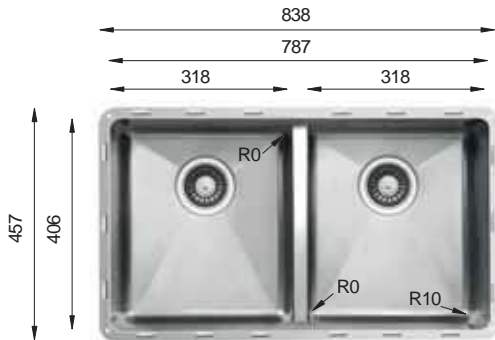

TZ RS380.55

HANDMADE