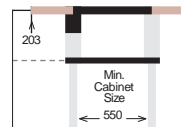

ZRLP 380.70.30

HANDMADE

Bowl Size	230 mm x 400 mm 380 mm x 400 mm
Thickness	1.2 mm
Sink Depth	190 mm
Finishing	Polished

ZRLP 340.50.50

HANDMADE

Bowl Size	340 mm x 400 mm 340 mm x 400 mm
Thickness	1.2 mm
Sink Depth	190 mm
Finishing	Polished

Ideal Accessories

FIVELINE Series R5

FVL 400

HANDMADE

Bowl Size	400 mm x 400 mm
Thickness	1.2 mm
Sink Depth	203 mm
Finishing	Polished

FVL 500

HANDMADE

Bowl Size	500 mm x 400 mm
Thickness	1.2 mm
Sink Depth	203 mm
Finishing	Polished

FIVELINE Series

FVL 450.505

HANDMADE

Bowl Size | 400 mm x 400 mm
 Thickness | 1.2 mm
 Sink Depth | 203 mm
 Finishing | Polished

FVL 550.505

HANDMADE

Bowl Size | 500 mm x 400 mm
 Thickness | 1.2 mm
 Sink Depth | 203 mm
 Finishing | Polished