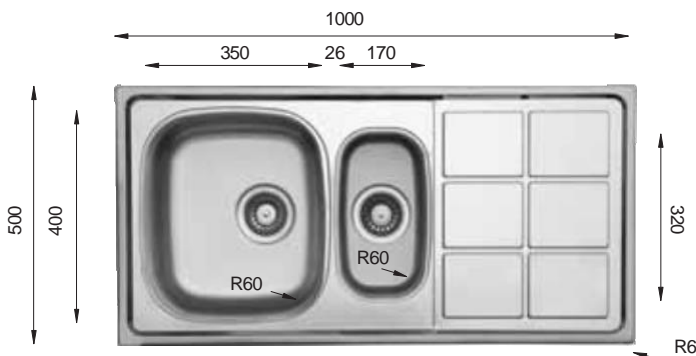

LT 780.500.15

(Welded)

Bowl Size | 340 mm x 420 mm
 180 mm x 340 mm
 Thickness | 0.70 mm
 Sink Depth | 200 mm
 Finishing | Polished / Linen

LT 950.500.15

(Welded)

Bowl Size | 340 mm x 420 mm
 180 mm x 340 mm
 Thickness | 0.70 mm
 Sink Depth | 200 mm
 Finishing | Polished

LT 1000.500.15

Bowl Size | 350 mm x 400 mm
 170 mm x 320 mm
 Thickness | 0.70 mm
 Sink Depth | 185 mm
 Finishing | Polished

Ideal Accessories

LOTUS Series

LT 915.500

Bowl Size | 556 mm x 403 mm
 Thickness | 0.70 mm
 Sink Depth | 200 mm
 Finishing | Polished