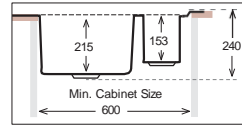

MM 1000.510

PRESS SINKS

Bowl Size | 450 mm x 400 mm
 Thickness | 1 mm
 Sink Depth | 240 mm
 Finishing | Polished

Ideal Accessories

MICRO MASTER Series R20

MM 1000.15.510

PRESS SINKS

Bowl Size | 340 mm x 400 mm
170 mm x 400 mm
Thickness | 1 mm
Sink Depth | 240 mm / 153 mm
Finishing | Polished