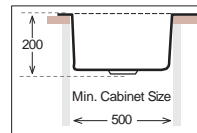

Bowl Size | 345 mm x 430 mm
Sink Depth | 200 mm
Finishing | Granite