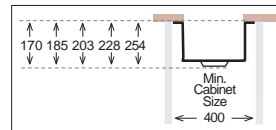

Bowl Size	376 mm x 470 mm
Thickness	0.60 mm | 0.70 mm | 1 mm | 1 mm | 1 mm
Sink Depth	170 mm | 185 mm | 203 mm | 228 mm | 254 mm
Finishing	Satin | Polished | Polished | Polished | Polished