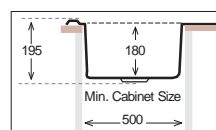

Ideal Accessories

WAVE Series

WV 860.500

Bowl Size | 410 mm x 410 mm
 Thickness | 0.70 mm
 Sink Depth | 195 mm
 Finishing | Polished

WV 915.500

Bowl Size | 556 mm x 403 mm
 Thickness | 0.70 mm
 Sink Depth | 200 mm
 Finishing | Polished / Linen