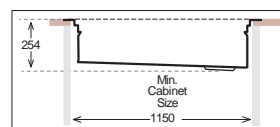

Bowl Size | 1092 mm x 381 mm
Thickness | 1.5 mm
Sink Depth | 254 mm
Finishing | Polished