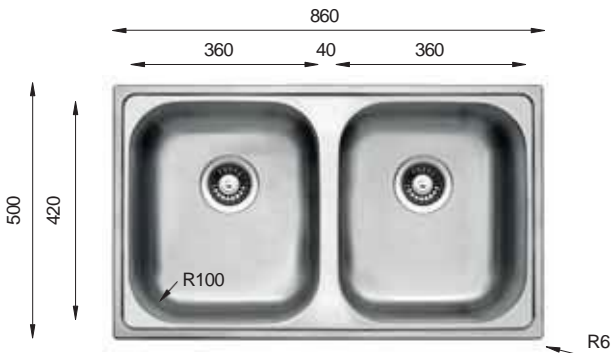

Ideal Accessories

CLASSIC Series

CL 780.480.20

Monoblock

Bowl Size	337 mm x 400 mm	337 mm x 400 mm
Thickness	0.60 mm	0.70 mm
Sink Depth	160 mm	175 mm
Finishing	Satin / Linen	Polished

CL 860.500.20

Bowl Size	360 mm x 420 mm	360 mm x 420 mm
Thickness	0.80 mm	
Sink Depth	180 mm	
Finishing	Polished	

CL 1160.500.20

Monoblock

Bowl Size	337 mm x 400 mm	337 mm x 400 mm
Thickness	0.60 mm	0.70 mm
Sink Depth	160 mm	175 mm
Finishing	Satin / Linen	Polished

Ideal Accessories

GALANT Series

GA 465.488

Bowl Size	400 mm x 350 mm	
Thickness	0.60 mm	0.70 mm
Sink Depth	180 mm	190 mm
Finishing	Satin / Linen	Polished