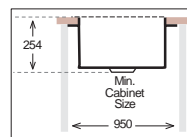

TZ RS711

HANDMADE

Bowl Size | 711 mm x 432 mm
 Thickness | 1.2 mm
 Sink Depth | 254 mm
 Finishing | Polished

TZ RS787

HANDMADE

Bowl Size | 787 mm x 406 mm
 Thickness | 1.2 mm
 Sink Depth | 254 mm
 Finishing | Polished

Ideal Accessories

TOPZERO® RS Series / R10

TZ RS814

HANDMADE

Bowl Size | 813 mm x 440 mm
 Thickness | 1.2 mm
 Sink Depth | 254 mm
 Finishing | Polished

TZ RS900

HANDMADE

Bowl Size | 900 mm x 440 mm
 Thickness | 1.2 mm
 Sink Depth | 254 mm
 Finishing | Polished