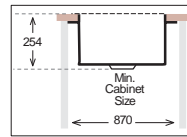

HANDMADE

Bowl Size | 609 mm x 406 mm
 Thickness | 1.2 mm
 Sink Depth | 254 mm
 Finishing | Polished

TZ RS660

HANDMADE

Bowl Size | 660 mm x 406 mm
 Thickness | 1.2 mm
 Sink Depth | 254 mm
 Finishing | Polished

TZ RS711

HANDMADE

Bowl Size | 711 mm x 432 mm
 Thickness | 1.2 mm
 Sink Depth | 254 mm
 Finishing | Polished

TZ RS787

HANDMADE

Bowl Size | 787 mm x 406 mm
 Thickness | 1.2 mm
 Sink Depth | 254 mm
 Finishing | Polished