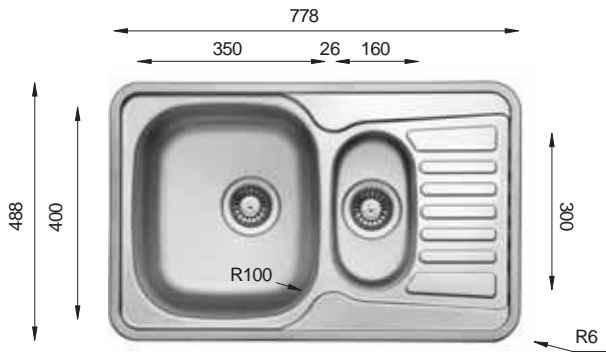

CO 778.488.15

Bowl Size	350 mm x 400 mm	
	160 mm x 300 mm	
Thickness	0.60 mm	0.70 mm
Sink Depth	180 mm	190 mm
Finishing	Satin / Linen	Polished