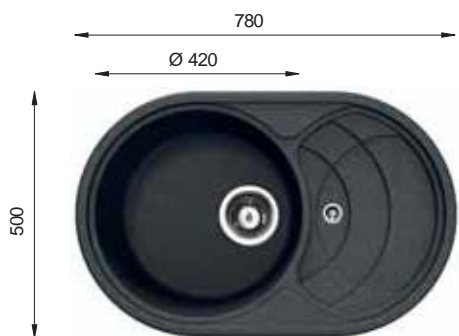

ELG 780.500

Bowl Size | Ø 420 mm
Sink Depth | 200 mm
Finishing | Granite

Ideal Accessories