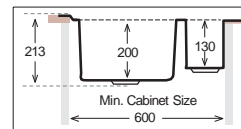

Bowl Size | 340 mm x 400 mm
160 mm x 300 mm
Thickness | 0.80 mm
Sink Depth | 213 mm
Finishing | Polished