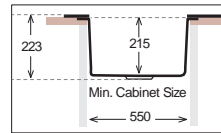

GS 950.500.15 B Silky

Bowl Size | 360 mm x 400 mm
 160 mm x 300 mm
 Thickness | 1 mm
 Sink Depth | 210 mm
 Finishing | Polished

Ideal Accessories

GRANITE Series

ULS 510

Bowl Size | 380 mm
Sink Depth | 200 mm
Finishing | Granite