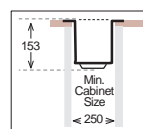

Bowl Size	170 mm x 400 mm		
Thickness	0.80 mm	1 mm	1.2 mm
Sink Depth	153 mm	153 mm	153 mm
Finishing	Polished	Polished	Polished