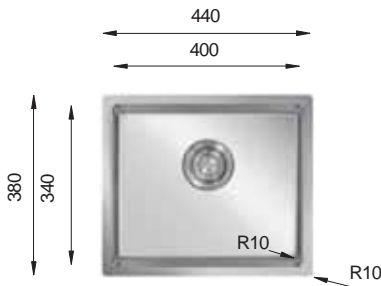

TOPZERO® WS SERIES WORKSTATION R10

TZ WS788

HANDMADE

Bowl Size	787 mm x 432 mm
Thickness	1.2 mm
Sink Depth	254 mm
Finishing	Polished

MICRO TOP Series R10

MT 341

PRESS SINKS

Bowl Size | 400 mm x 340 mm
 Thickness | 1 mm
 Sink Depth | 195 mm
 Finishing | Polished