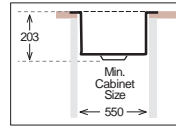

HANDMADE

Gold

Bronze

Titanium

Bowl Size | 500 mm x 400 mm
Thickness | 1.2 mm
Sink Depth | 203 mm
Finishing | Polished

colorX 550

HANDMADE

Gold