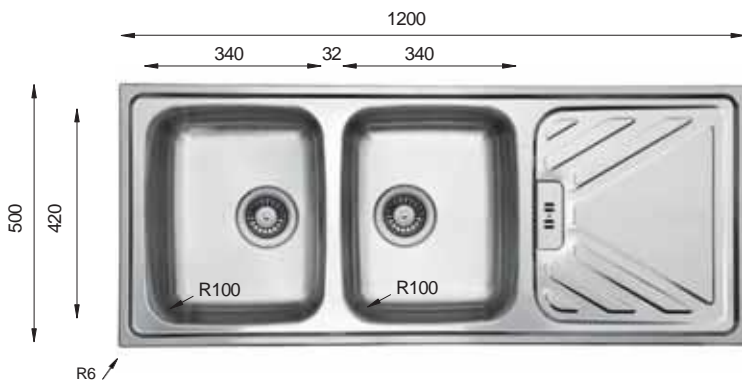

SL 1200.500.20

Bowl Size | 340 mm x 420 mm
340 mm x 420 mm
Thickness | 0.70 mm
Sink Depth | 200 mm
Finishing | Polished / Linen

Ideal Accessories