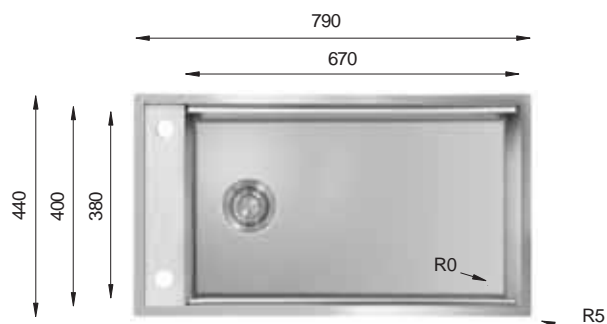

B44 CS 400 DR 440 XLC 168 S-905

Ideal Accessories