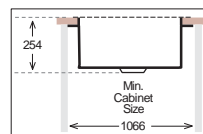

Bowl Size | 927 mm x 410 mm
Thickness | 1.2 mm
Sink Depth | 254 mm
Finishing | Polished