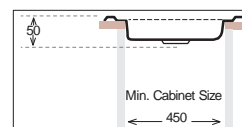

Ideal Accessories

UNIVERSAL Series

UN 446

Bowl Size	Ø 390 mm		
Thickness	0.50 mm	0.60 mm	0.70 mm
Sink Depth	150 mm	165 mm	185 mm
Finishing	Satin / Linen	Satin / Linen	Polished / Linen

UNT 446

Bowl Size	Ø 390 mm
Thickness	0.50 mm
Sink Depth	50 mm
Finishing	Satin