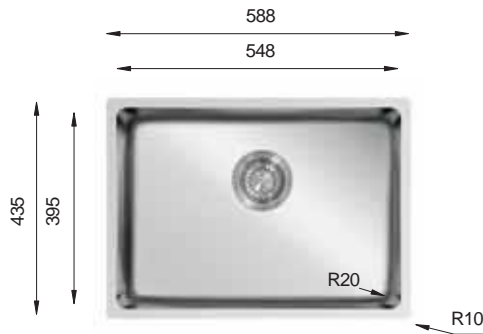

ME 550

PRESS SINKS