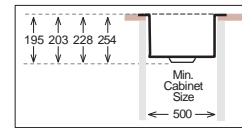

Bowl Size	340 mm x 400 mm			
Thickness	1 mm	1.2 mm	1.2 mm	1.5 mm
Sink Depth	195 mm	203 mm	228 mm	254 mm
Finishing	Polished	Polished	Polished	Polished

ZRL 400

HANDMADE

Bowl Size	400 mm x 400 mm			
Thickness	1 mm	1.2 mm	1.2 mm	1.5 mm
Sink Depth	195 mm	203 mm	228 mm	254 mm
Finishing	Polished	Polished	Polished	Polished

ZEROLINE Series R0

ZRL 450

HANDMADE

Bowl Size	450 mm x 400 mm			
Thickness	1 mm	1.2 mm	1.2 mm	1.5 mm
Sink Depth	195 mm	203 mm	228 mm	254 mm
Finishing	Polished	Polished	Polished	Polished

ZRL 500

HANDMADE

Bowl Size	500 mm x 400 mm			
Thickness	1 mm	1.2 mm	1.2 mm	1.5 mm
Sink Depth	195 mm	203 mm	228 mm	254 mm
Finishing	Polished	Polished	Polished	Polished