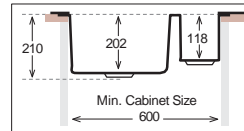

GS 950.500.15 B Silky

Bowl Size | 360 mm x 400 mm
 160 mm x 300 mm
 Thickness | 1 mm
 Sink Depth | 210 mm
 Finishing | Polished

Ideal Accessories

GRANITE Series

ULS 510

Bowl Size | 380 mm
Sink Depth | 200 mm
Finishing | Granite