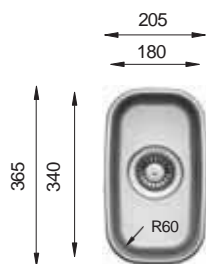

Bowl Size	180 mm x 340 mm
Thickness	0.60 mm | 0.70 mm
Sink Depth	140 mm | 140 mm
Finishing	Satin / Linen | Polished / Linen