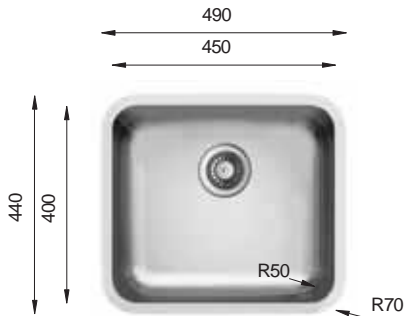

D 450 / R50

Bowl Size	450 mm x 400 mm		
Thickness	0.80 mm	1 mm	1.2 mm
Sink Depth	190 mm	203 mm	228 mm
Finishing	Polished	Polished	Polished