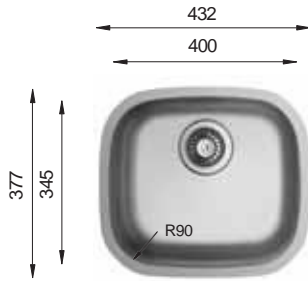

UNDERMOUNT Series

D 346