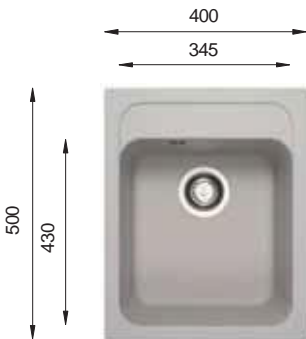

Bowl Size | 340 mm x 420 mm
235 mm x 255 mm
Sink Depth | 200 mm
Finishing | Granite

LGT 1000.500.15

Bowl Size | 345 mm x 430 mm
155 mm x 290 mm
Sink Depth | 200 mm
Finishing | Granite

CLS 400.500

Bowl Size | 345 mm x 430 mm
Sink Depth | 200 mm
Finishing | Granite