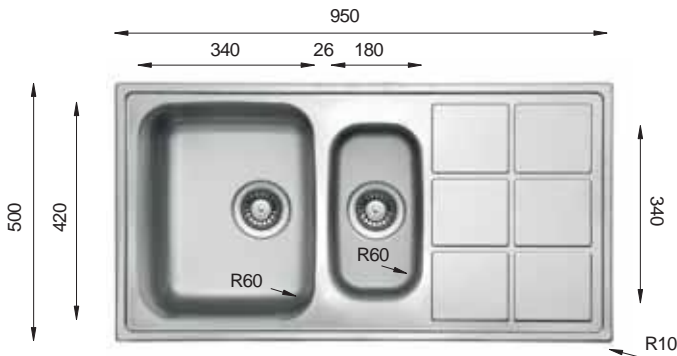

LT 780.500.15

(Welded)

Bowl Size | 340 mm x 420 mm
 180 mm x 340 mm
 Thickness | 0.70 mm
 Sink Depth | 200 mm
 Finishing | Polished / Linen

LT 950.500.15

(Welded)

Bowl Size | 340 mm x 420 mm
 180 mm x 340 mm
 Thickness | 0.70 mm
 Sink Depth | 200 mm
 Finishing | Polished

LT 1000.500.15

Bowl Size | 350 mm x 400 mm
 170 mm x 320 mm
 Thickness | 0.70 mm
 Sink Depth | 185 mm
 Finishing | Polished

Ideal Accessories

LOTUS Series

LT 915.500

Bowl Size | 556 mm x 403 mm
 Thickness | 0.70 mm
 Sink Depth | 200 mm
 Finishing | Polished