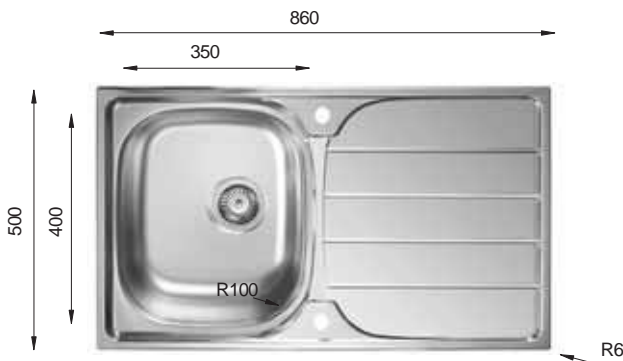

HS 860.500.20

(Welded)

Bowl Size	420 mm x 340 mm 340 mm x 420 mm
Thickness	0.70 mm
Sink Depth	200 mm
Finishing	Polished

HS 1160.500.20

(Welded)

Bowl Size	340 mm x 420 mm 420 mm x 340 mm
Thickness	0.70 mm
Sink Depth	200 mm
Finishing	Polished

Ideal Accessories

ROSE'S Series

RS 780.500

Bowl Size	350 mm x 400 mm
Thickness	0.60 mm
Sink Depth	180 mm
Finishing	Satin / Linen

RS 860.500

Bowl Size	350 mm x 400 mm
Thickness	0.60 mm
Sink Depth	180 mm
Finishing	Satin / Linen