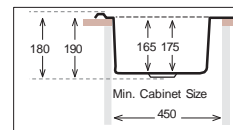

FA 747.447

Bowl Size	Ø 360 mm	
Thickness	0.60 mm	0.70 mm
Sink Depth	180 mm	190 mm
Finishing	Satin / Linen	Polished

FA 747.447 W

Bowl Size	Ø 360 mm	
Thickness	0.60 mm	0.70 mm
Sink Depth	180 mm	190 mm
Finishing	Satin / Linen	Polished