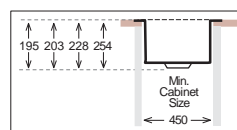

FIVELINE Series

FVL 450.505

HANDMADE

Bowl Size | 400 mm x 400 mm
 Thickness | 1.2 mm
 Sink Depth | 203 mm
 Finishing | Polished

FVL 550.505

HANDMADE

Bowl Size | 500 mm x 400 mm
 Thickness | 1.2 mm
 Sink Depth | 203 mm
 Finishing | Polished

Ideal Accessories

TENLINE Series R10

TNL 340

HANDMADE

Bowl Size	340 mm x 400 mm			
Thickness	1 mm	1.2 mm	1.2 mm	1.5 mm
Sink Depth	195 mm	203 mm	228 mm	254 mm
Finishing	Polished	Polished	Polished	Polished

TNL 400

HANDMADE

Bowl Size	400 mm x 400 mm			
Thickness	1 mm	1.2 mm	1.2 mm	1.5 mm
Sink Depth	195 mm	203 mm	228 mm	254 mm
Finishing	Polished	Polished	Polished	Polished

TNL 450

HANDMADE

Bowl Size	450 mm x 400 mm			
Thickness	1 mm	1.2 mm	1.2 mm	1.5 mm
Sink Depth	195 mm	203 mm	228 mm	254 mm
Finishing	Polished	Polished	Polished	Polished