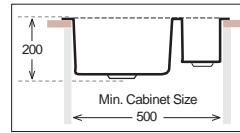

Bowl Size | 345 mm x 430 mm
Sink Depth | 155 mm x 290 mm
Finishing | Granite