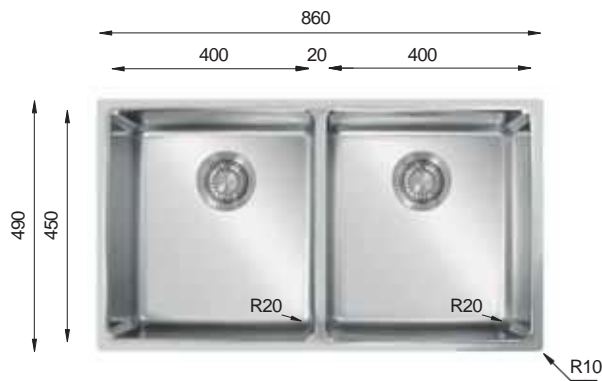

MU 340.70.30

PRESS SINKS

Bowl Size | 340 mm x 400 mm
 | 170 mm x 400 mm
 Thickness | 1 mm | 1.2 mm
 Sink Depth | 215 mm | 228 mm
 Finishing | Polished | Polished

MICRO Series R20

MU 340.50.50

PRESS SINKS

Bowl Size	340 mm x 400 mm
Thickness	340 mm x 400 mm
Sink Depth	1 mm 1.2 mm
Finishing	Polished Polished

MU 450.50.50

PRESS SINKS

Bowl Size	400 mm x 450 mm
Thickness	400 mm x 450 mm
Sink Depth	1 mm 1.2 mm
Finishing	Polished Polished

Ideal Accessories

MICRO X Series R20

MX 200

PRESS SINKS

Bowl Size	200 mm x 400 mm
Thickness	1 mm
Sink Depth	153 mm
Finishing	Polished