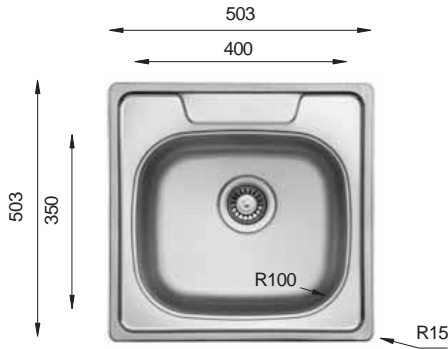

LT 945.510.15

(Welded)

Bowl Size	340 mm x 420 mm 235 mm x 255 mm
Thickness	0.70 mm
Sink Depth	200 mm
Finishing	Polished

Ideal Accessories

COMFORT Series

CO 381.381

Inset Min.Cabinet Size

Bowl Size	317 mm x 265 mm	
Thickness	0.50 mm	0.60 mm
Sink Depth	150 mm	155 mm
Finishing	Satin / Linen	Satin / Linen

CO 480.480

Inset Min.Cabinet Size

Bowl Size	400 mm x 350 mm	
Thickness	0.60 mm	0.70 mm
Sink Depth	180 mm	190 mm
Finishing	Satin / Linen	Polished / Linen

COMFORT Series

CO 503.503

Bowl Size	400 mm x 350 mm
Thickness	0.60 mm 0.70 mm
Sink Depth	180 mm 190 mm
Finishing	Satin / Linen Polished / Linen