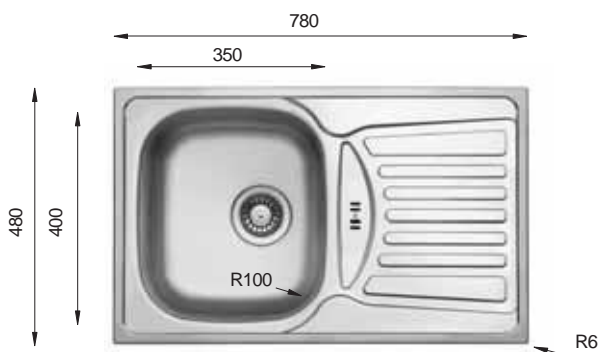

CO 580.488

Bowl Size	350 mm x 400 mm
Thickness	0.60 mm 0.70 mm
Sink Depth	180 mm 190 mm
Finishing	Satin / Linen Polished / Linen

CO 594.488.15

Bowl Size	350 mm x 400 mm 160 mm x 300 mm
Thickness	0.70 mm
Sink Depth	190 mm
Finishing	Polished / Linen

CO 780.480 W

Bowl Size	350 mm x 400 mm
Thickness	0.60 mm 0.70 mm
Sink Depth	180 mm 190 mm
Finishing	Satin / Linen Polished / Linen

Ideal Accessories

COMFORT Series

CO 780.480

Bowl Size	350 mm x 400 mm	
Thickness	0.60 mm	0.70 mm
Sink Depth	180 mm	190 mm
Finishing	Satin / Linen	Polished / Linen