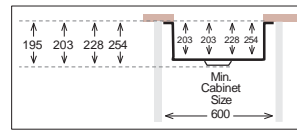

D 723

Bowl Size	723 mm x 417 mm
Thickness	0.80 mm 1 mm 1.2 mm
Sink Depth	203 mm 228 mm 254 mm
Finishing	Polished Polished Polished

D 537

Bowl Size	537 mm x 487 mm
Thickness	0.80 mm 1 mm 1.2 mm
Sink Depth	203 mm 228 mm 254 mm
Finishing	Polished Polished Polished