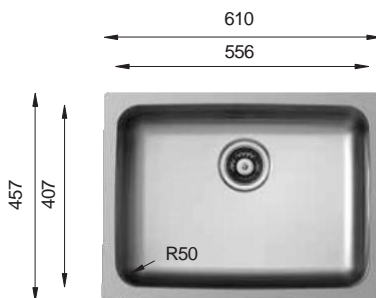

UN 610

Bowl Size	556 mm x 407 mm		
Thickness	0.80 mm		
Sink Depth	203 mm		
Finishing	Polished		

Ideal Accessories