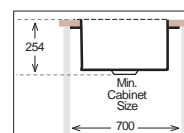

Bowl Size | 457 mm x 406 mm
 Thickness | 1.2 mm
 Sink Depth | 254 mm
 Finishing | Polished

TZ Z533

HANDMADE

Bowl Size | 533 mm x 406 mm
 Thickness | 1.2 mm
 Sink Depth | 254 mm
 Finishing | Polished

TOPZERO® Z Series / R0

TZ Z609

HANDMADE

Bowl Size | 609 mm x 406 mm
 Thickness | 1.2 mm
 Sink Depth | 254 mm
 Finishing | Polished

TZ Z762

HANDMADE

Bowl Size | 762 mm x 406 mm
 Thickness | 1.2 mm
 Sink Depth | 254 mm
 Finishing | Polished