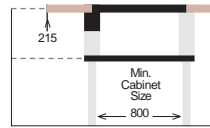

Bowl Size | 745 mm x 400 mm
Thickness | 1 mm
Sink Depth | 215 mm
Finishing | Polished