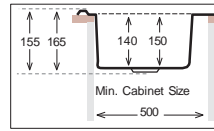

Ideal Accessories

COMPACT Series

CM 760.435

Bowl Size	390 mm x 360 mm	
Thickness	0.50 mm	0.60 mm
Sink Depth	155 mm	165 mm
Finishing	Satin / Linen	Satin / Linen

CM 760.435 W

Bowl Size	390 mm x 360 mm	
Thickness	0.50 mm	0.60 mm
Sink Depth	155 mm	165 mm
Finishing	Satin / Linen	Satin / Linen