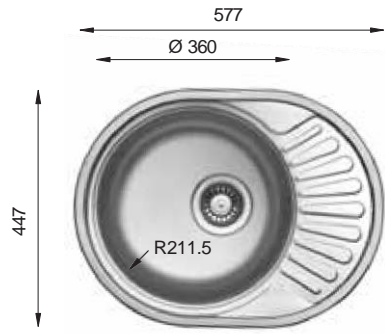

GA 737.488 W

Bowl Size	350 mm x 400 mm	
Thickness	0.60 mm	0.70 mm
Sink Depth	180 mm	190 mm
Finishing	Satin / Linen	Polished

Ideal Accessories

FAVORITE Series

FA 490

Bowl Size	Ø 370 mm		
Thickness	0.50 mm	0.60 mm	0.70 mm
Sink Depth	170 mm	180 mm	190 mm
Finishing	Satin	Satin / Linen	Polished

FA 510

Bowl Size	Ø 390 mm		
Thickness	0.50 mm	0.60 mm	0.70 mm
Sink Depth	170 mm	180 mm	190 mm
Finishing	Satin	Satin / Linen	Polished / Linen

FAVORITE Series

FA 577.447

Bowl Size	Ø 360 mm		
Thickness	0.50 mm	0.60 mm	0.70 mm
Sink Depth	170 mm	180 mm	190 mm
Finishing	Satin / Linen	Satin / Linen	Polished / Linen