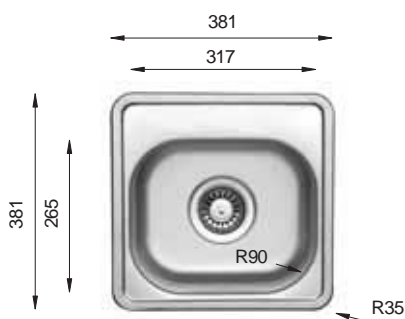

LT 945.510

(Welded)

Bowl Size | 340 mm x 420 mm
 Thickness | 0.70 mm
 Sink Depth | 200 mm
 Finishing | Polished / Linen

LOTUS Series

LT 945.510 W

(Welded)

Bowl Size	340 mm x 420 mm
Thickness	0.70 mm
Sink Depth	200 mm
Finishing	Polished / Linen

LT 945.510.15

(Welded)

Bowl Size	340 mm x 420 mm 235 mm x 255 mm
Thickness	0.70 mm
Sink Depth	200 mm
Finishing	Polished

Ideal Accessories

COMFORT Series

CO 381.381

Inset Min.Cabinet Size

Bowl Size	317 mm x 265 mm	
Thickness	0.50 mm	0.60 mm
Sink Depth	150 mm	155 mm
Finishing	Satin / Linen	Satin / Linen