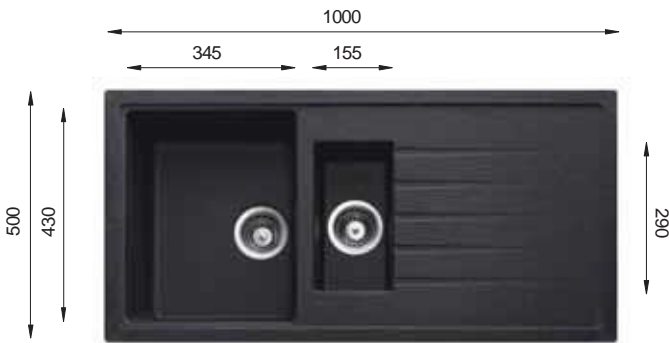

LGT 1000.500.15

Bowl Size | 345 mm x 430 mm
155 mm x 290 mm
Sink Depth | 200 mm
Finishing | Granite