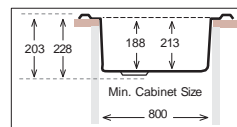

D Series

DXT 840

Bowl Size	720 mm x 450 mm	
Thickness	1 mm	1.2 mm
Sink Depth	228 mm	254 mm
Finishing	Polished	Polished

D 715

Bowl Size	717 mm x 417 mm	
Thickness	1 mm	1.2 mm
Sink Depth	228 mm	254 mm
Finishing	Polished	Polished