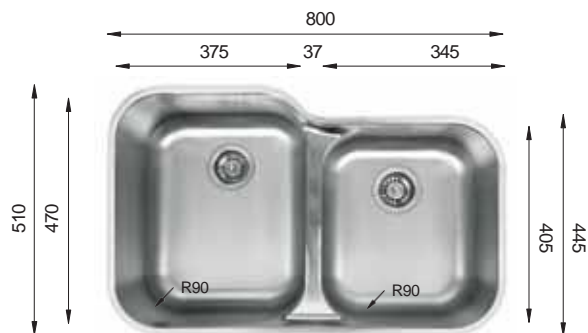

EDD 360.50.50

Monoblock

Bowl Size	360 mm x 420 mm
	360 mm x 420 mm
Thickness	1.2 mm
Sink Depth	240 mm
Finishing	Polished

EDD 375.60.40

Monoblock

Bowl Size	375 mm x 470 mm
	345 mm x 405 mm
Thickness	1.2 mm
Sink Depth	240 mm
Finishing	Polished