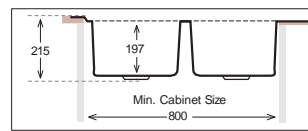

BL 1000.500.15

PRESS SINKS

Bowl Size | 340 mm x 400 mm
 160 mm x 300 mm
 Thickness | 0.80 mm
 Sink Depth | 215 mm
 Finishing | Polished

BL 1160.500.20

PRESS SINKS

Bowl Size | 340 mm x 400 mm
 340 mm x 400 mm
 Thickness | 0.80 mm
 Sink Depth | 215 mm
 Finishing | Polished