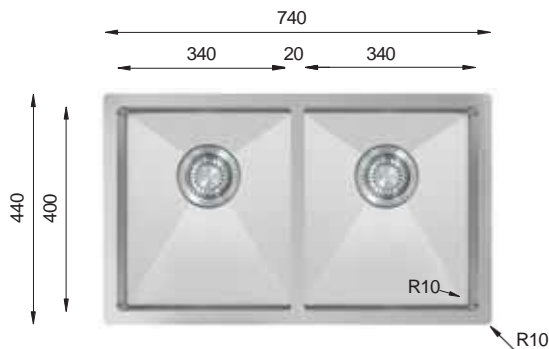

Ideal Accessories

TENLINE Series R10

TNL 450.505

HANDMADE

Bowl Size	400 mm x 400 mm
Thickness	1 mm 1.2 mm
Sink Depth	195 mm 203 mm
Finishing	Polished Polished

TNL 550.505

HANDMADE

Bowl Size	500 mm x 400 mm
Thickness	1 mm 1.2 mm
Sink Depth	195 mm 203 mm
Finishing	Polished Polished

TNL 340.70.30

HANDMADE

Bowl Size	340 mm x 400 mm	170 mm x 400 mm	
Thickness	1.2 mm	1.2 mm	1.5 mm
Sink Depth	203 mm	228 mm	254 mm
Finishing	Polished	Polished	Polished

TNL 340.50.50

HANDMADE

Bowl Size	340 mm x 400 mm	340 mm x 400 mm	
Thickness	1.2 mm	1.2 mm	1.5 mm
Sink Depth	203 mm	228 mm	254 mm
Finishing	Polished	Polished	Polished

TENLINE PRIME Series R10

TNLP 380.70.30

HANDMADE

Bowl Size	380 mm x 400 mm 230 mm x 400 mm
Thickness	1.2 mm
Sink Depth	190 mm
Finishing	Polished

TNLP 340.50.50

HANDMADE

Bowl Size	340 mm x 400 mm 340 mm x 400 mm
Thickness	1.2 mm
Sink Depth	190 mm
Finishing	Polished