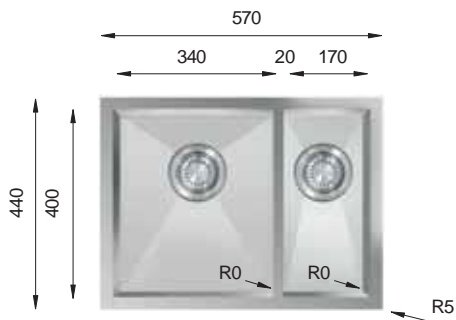

ZRL 550

HANDMADE

Bowl Size	550 mm x 400 mm			
Thickness	1 mm	1.2 mm	1.2 mm	1.5 mm
Sink Depth	195 mm	203 mm	228 mm	254 mm
Finishing	Polished	Polished	Polished	Polished

ZRL 745

HANDMADE

Bowl Size	745 mm x 400 mm		
Thickness	1.2 mm	1.2 mm	1.5 mm
Sink Depth	203 mm	228 mm	254 mm
Finishing	Polished	Polished	Polished

Ideal Accessories

ZEROLINE Series R0

ZRL 800

HANDMADE

Bowl Size	800 mm x 400 mm		
Thickness	1.2 mm	1.2 mm	1.5 mm
Sink Depth	203 mm	228 mm	254 mm
Finishing	Polished	Polished	Polished

ZRL 340.70.30

HANDMADE

Bowl Size	340 mm x 400 mm		
Thickness	170 mm x 400 mm		
Thickness	1.2 mm	1.2 mm	1.5 mm
Sink Depth	203 mm	228 mm	254 mm
Finishing	Polished	Polished	Polished

ZRL 340.50.50

HANDMADE

Bowl Size	340 mm x 400 mm		
Thickness	340 mm x 400 mm		
Thickness	1.2 mm	1.2 mm	1.5 mm
Sink Depth	203 mm	228 mm	254 mm
Finishing	Polished	Polished	Polished

Ideal Accessories

ZEROLINE PRIME Series R0

ZRLP 380.70.30

HANDMADE

Bowl Size	230 mm x 400 mm 380 mm x 400 mm
Thickness	1.2 mm
Sink Depth	190 mm
Finishing	Polished

ZRLP 340.50.50

HANDMADE

Bowl Size	340 mm x 400 mm 340 mm x 400 mm
Thickness	1.2 mm
Sink Depth	190 mm
Finishing	Polished