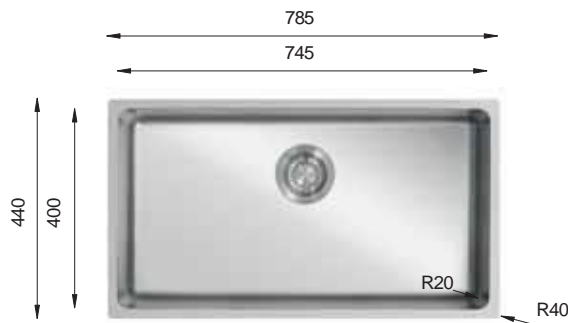

ME 550

PRESS SINKS

Bowl Size	548 mm x 395 mm		
Thickness	1 mm	1.2 mm	
Sink Depth	215 mm	228 mm	
Finishing	Polished	Polished	

ME 745.400

PRESS SINKS

Bowl Size	745 mm x 400 mm		
Thickness	1 mm	1.2 mm	
Sink Depth	215 mm	228 mm	
Finishing	Polished	Polished	