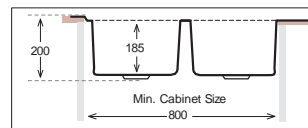

Bowl Size	340 mm x 420 mm	340 mm x 420 mm
Thickness	0.70 mm	
Sink Depth	200 mm	
Finishing	Polished