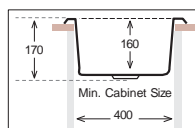

DX 800

Bowl Size	717 mm x 417 mm	
Thickness	0.80 mm	1 mm
Sink Depth	203 mm	228 mm
Finishing	Polished	Polished

Ideal Accessories

LAVATORY Series

L 330

Bowl Size	Ø 330 mm
Thickness	1 mm
Sink Depth	170 mm
Finishing	Polished