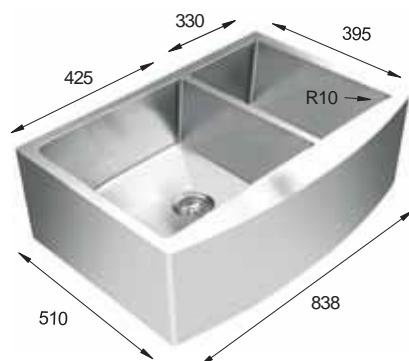

WSS 1143

HANDMADE

Bowl Size | 1092 mm x 381 mm
 Thickness | 1.5 mm
 Sink Depth | 254 mm
 Finishing | Polished

Ideal Accessories

WORKSTATION Series WSD

WSD 580

HANDMADE

Bowl Size	520 mm x 330 mm
Thickness	1.2 mm
Sink Depth	245 mm
Finishing	Polished

WSD 790

HANDMADE

Bowl Size	730 mm x 330 mm
Thickness	1.2 mm
Sink Depth	245 mm
Finishing	Polished

Ideal Accessories

APRON Series R10

UK RSFC 840

HANDMADE

Bowl Size | 787 mm x 421 mm
 Thickness | 1.5 mm
 Sink Depth | 254 mm
 Finishing | Polished

UK RSFC 849

HANDMADE

Bowl Size | 787 mm x 395 mm
 Thickness | 1.5 mm
 Sink Depth | 254 mm
 Finishing | Polished

UK RSFC 426.60.40

HANDMADE

Bowl Size | 425 mm x 395 mm
 Thickness | 330 mm x 395 mm
 Sink Depth | 254 mm
 Finishing | Polished

Ideal Accessories

LEEDS TZ WS788

TOPZERO®

Traditional undermount

TopZero
Flush-mount

The present invention is directed to a system comprising a rimless stainless steel sink structured and disposed to be integrated to granite, quartz, porcelain, marble or any solid surface.