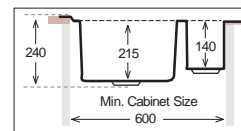

MARLIN Series

MA 1000.500.15

PRESS SINKS

Bowl Size | 340 mm x 400 mm
 170 mm x 300 mm
 Thickness | 1 mm
 Sink Depth | 240 mm
 Finishing | Polished

MA 1160.500.20

PRESS SINKS

Bowl Size | 340 mm x 400 mm
 340 mm x 400 mm
 Thickness | 1 mm
 Sink Depth | 240 mm
 Finishing | Polished