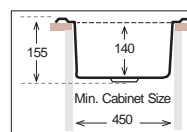

COMPACT Series

CM 465.435

Bowl Size	390 mm x 360 mm
Thickness	0.50 mm
Sink Depth	155 mm
Finishing	Satin / Linen

CM 580.435

Bowl Size	390 mm x 360 mm
Thickness	0.50 mm
Sink Depth	155 mm
Finishing	Satin / Linen

Ideal Accessories