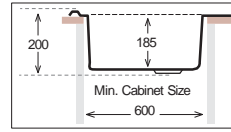

LT 1000.500.15

Bowl Size | 350 mm x 400 mm
 170 mm x 320 mm
 Thickness | 0.70 mm
 Sink Depth | 185 mm
 Finishing | Polished

Ideal Accessories

LOTUS Series

LT 915.500

Bowl Size | 556 mm x 403 mm
 Thickness | 0.70 mm
 Sink Depth | 200 mm
 Finishing | Polished