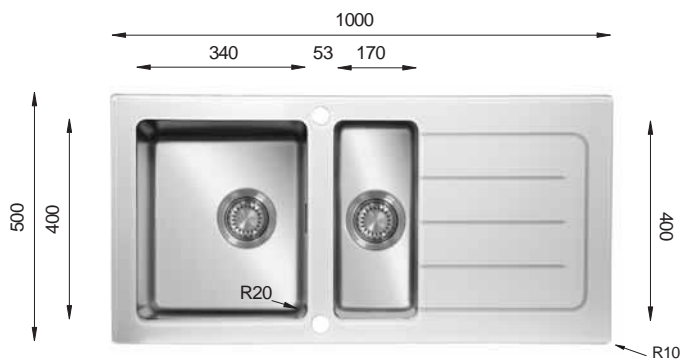

GS 1000.500.15 W Crystal