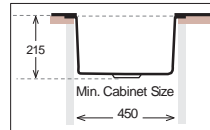

Bowl Size | 340 mm x 400 mm
Thickness | 1 mm
Sink Depth | 215 mm
Finishing | Polished