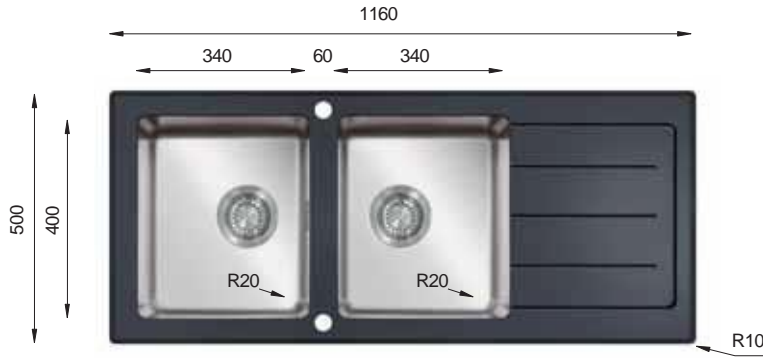

Ideal Accessories

GLASS Series

GS 1160.500.20 B Crystal

Bowl Size | 340 mm x 400 mm
 340 mm x 400 mm
 Thickness | 1 mm
 Sink Depth | 215 mm
 Finishing | Polished

GS 860.510 B Silky

Bowl Size | 400 mm x 400 mm
 Thickness | 1 mm
 Sink Depth | 223 mm
 Finishing | Polished