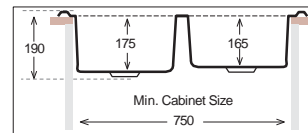

CO 778.488.15

Bowl Size	350 mm x 400 mm	
	160 mm x 300 mm	
Thickness	0.60 mm	0.70 mm
Sink Depth	180 mm	190 mm
Finishing	Satin / Linen	Polished

CO 780.476.18

Bowl Size	350 mm x 400 mm	
	328 mm x 348 mm	
Thickness	0.70 mm	
Sink Depth	190 mm	
Finishing	Polished	