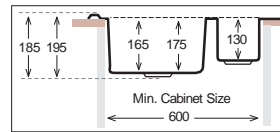

Bowl Size	350 mm x 400 mm	170 mm x 320 mm
Thickness	0.60 mm	0.70 mm
Sink Depth	185 mm	195 mm
Finishing	Satin / Linen	Polished / Linen