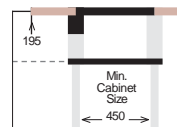

Bowl Size | 400 mm x 400 mm
Thickness | 1 mm
Sink Depth | 195 mm
Finishing | Polished