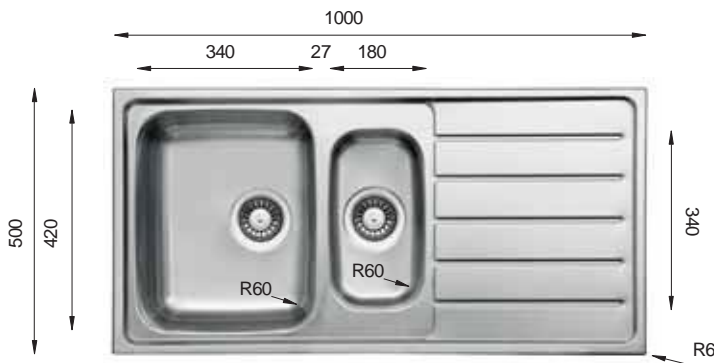

HYPNOS SELECTION Series

HS 1000.500

(Monoblock)

Bowl Size	450 mm x 400 mm
Thickness	0.60 mm 0.70 mm
Sink Depth	185 mm 195 mm
Finishing	Satin / Linen Polished

HS 1000.500.15

(Welded)

Bowl Size	340 mm x 420 mm 180 mm x 340 mm
Thickness	0.70 mm
Sink Depth	185 mm
Finishing	Polished / Linen

HS 860.500.20

(Welded)

Bowl Size	420 mm x 340 mm 340 mm x 420 mm
Thickness	0.70 mm
Sink Depth	200 mm
Finishing	Polished

HS 1160.500.20

(Welded)

Bowl Size	340 mm x 420 mm 420 mm x 340 mm
Thickness	0.70 mm
Sink Depth	200 mm
Finishing	Polished