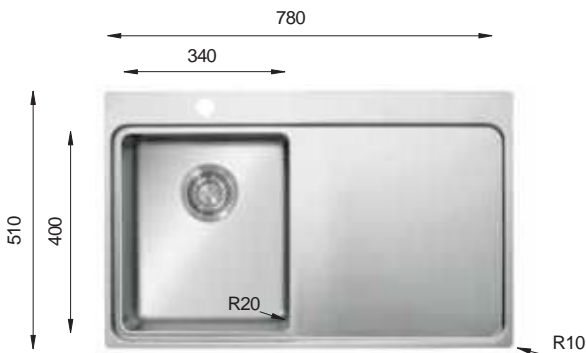

Bowl Size	400 mm x 360 mm
Thickness	0.80 mm | 1 mm
Sink Depth	190 mm | 215 mm
Finishing	Polished | Polished

MM 780.510

PRESS SINKS