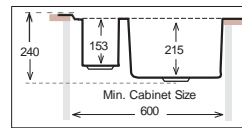

Bowl Size | 170 mm x 400 mm
340 mm x 400 mm
Thickness | 1 mm
Sink Depth | 153 mm / 240 mm
Finishing | Polished