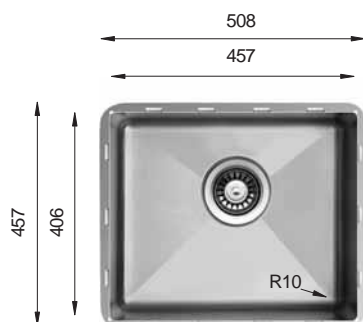

Bowl Size	254 mm x 305 mm
Thickness	1.2 mm
Sink Depth	178 mm
Finishing	Polished

TZ RS457

HANDMADE

Bowl Size	457 mm x 406 mm
Thickness	1.2 mm
Sink Depth	254 mm
Finishing	Polished

TOPZERO® RS Series / R10

TZ RS609