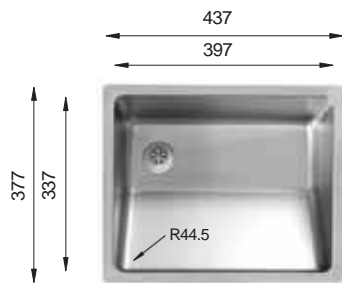

LX 340

Bowl Size | 337 mm x 397 mm
Thickness | 1 mm
Sink Depth | 172 mm
Finishing | Polished