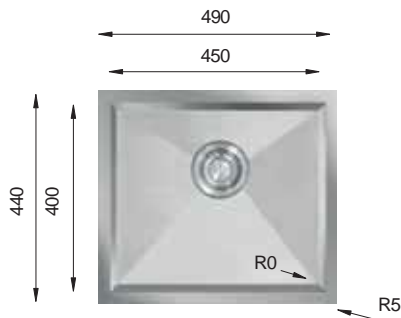

Bowl Size	340 mm x 400 mm			
Thickness	1 mm	1.2 mm	1.2 mm	1.5 mm
Sink Depth	195 mm	203 mm	228 mm	254 mm
Finishing	Polished	Polished	Polished	Polished

ZRL 400

HANDMADE

Bowl Size	400 mm x 400 mm			
Thickness	1 mm	1.2 mm	1.2 mm	1.5 mm
Sink Depth	195 mm	203 mm	228 mm	254 mm
Finishing	Polished	Polished	Polished	Polished

ZEROLINE Series R0

ZRL 450

HANDMADE

Bowl Size	450 mm x 400 mm			
Thickness	1 mm	1.2 mm	1.2 mm	1.5 mm
Sink Depth	195 mm	203 mm	228 mm	254 mm
Finishing	Polished	Polished	Polished	Polished

ZRL 500

HANDMADE

Bowl Size	500 mm x 400 mm			
Thickness	1 mm	1.2 mm	1.2 mm	1.5 mm
Sink Depth	195 mm	203 mm	228 mm	254 mm
Finishing	Polished	Polished	Polished	Polished