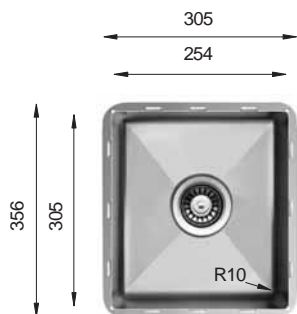

Bowl Size	254 mm x 305 mm
Thickness	1.2 mm
Sink Depth	178 mm
Finishing	Polished

TZ RS457

HANDMADE