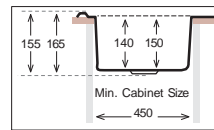

COMPACT Series

CM 760.435

Bowl Size	390 mm x 360 mm	
Thickness	0.50 mm	0.60 mm
Sink Depth	155 mm	165 mm
Finishing	Satin / Linen	Satin / Linen

CM 760.435 W

Bowl Size	390 mm x 360 mm	
Thickness	0.50 mm	0.60 mm
Sink Depth	155 mm	165 mm
Finishing	Satin / Linen	Satin / Linen

CM 860.435

Bowl Size	390 mm x 360 mm	
Thickness	0.50 mm	0.60 mm
Sink Depth	155 mm	165 mm
Finishing	Satin / Linen	Satin / Linen

CM 860.435 W

Bowl Size	390 mm x 360 mm	
Thickness	0.50 mm	0.60 mm
Sink Depth	155 mm	165 mm
Finishing	Satin / Linen	Satin / Linen