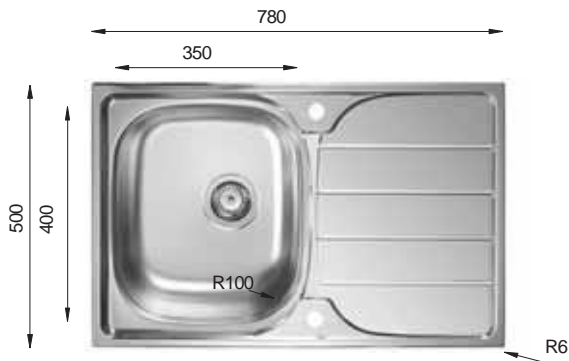

HS 860.500.20

(Welded)

Bowl Size	420 mm x 340 mm 340 mm x 420 mm
Thickness	0.70 mm
Sink Depth	200 mm
Finishing	Polished

HS 1160.500.20

(Welded)

Bowl Size	340 mm x 420 mm 420 mm x 340 mm
Thickness	0.70 mm
Sink Depth	200 mm
Finishing	Polished

Ideal Accessories

ROSE'S Series

RS 780.500

Bowl Size	350 mm x 400 mm
Thickness	0.60 mm
Sink Depth	180 mm
Finishing	Satin / Linen

RS 860.500

Bowl Size	350 mm x 400 mm
Thickness	0.60 mm
Sink Depth	180 mm
Finishing	Satin / Linen