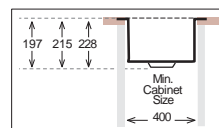

ME 340.340

PRESS SINKS

Bowl Size	340 mm x 340 mm		
Thickness	0.80 mm	1 mm	
Sink Depth	173 mm	190 mm	
Finishing	Polished	Polished	

ME 340

PRESS SINKS

Bowl Size	340 mm x 400 mm		
Thickness	0.80 mm	1 mm	1.2 mm
Sink Depth	197 mm	215 mm	228 mm
Finishing	Polished	Polished	Polished