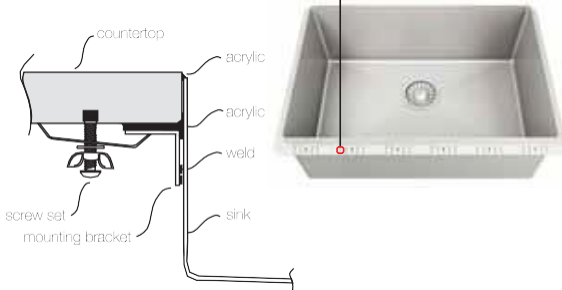

Ideal Accessories

LEEDS TZ WS788

TOPZERO®

Traditional undermount

TopZero
Flush-mount

The present invention is directed to a system comprising a rimless stainless steel sink structured and disposed to be integrated to granite, quartz, porcelain, marble or any solid surface.

The beauty and sleek elegance of seamless look offers aesthetics and hygiene to any kitchen design.

It's all about The Rimless Edge. The edge of TopZero Sink is flush to the top of your countertop instead of underneath.