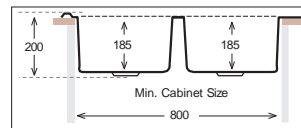

WAVE Series

WV 1000.500.15

Bowl Size | 350 mm x 400 mm
 170 mm x 320 mm
 Thickness | 0.70 mm
 Sink Depth | 195 mm
 Finishing | Polished

WV 1160.500.20

Bowl Size | 345 mm x 400 mm
 345 mm x 400 mm
 Thickness | 0.70 mm
 Sink Depth | 200 mm
 Finishing | Polished / Linen

WV 1200.600.20

Bowl Size | 345 mm x 400 mm
 345 mm x 400 mm
 Thickness | 0.70 mm
 Sink Depth | 200 mm
 Finishing | Polished

Ideal Accessories

LOTUS Series

LT 615.500

(Monoblock)

Bowl Size	340 mm x 420 mm
Thickness	0.70 mm
Sink Depth	185 mm
Finishing	Polished / Linen