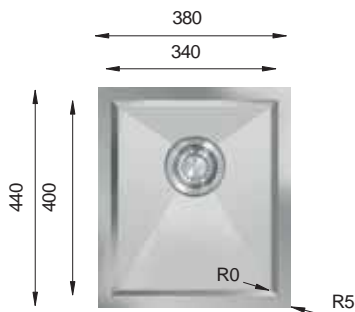

Bowl Size	340 mm x 400 mm			
Thickness	1 mm	1.2 mm	1.2 mm	1.5 mm
Sink Depth	195 mm	203 mm	228 mm	254 mm
Finishing	Polished	Polished	Polished	Polished

ZRL 400

HANDMADE

Bowl Size	400 mm x 400 mm			
Thickness	1 mm	1.2 mm	1.2 mm	1.5 mm
Sink Depth	195 mm	203 mm	228 mm	254 mm
Finishing	Polished	Polished	Polished	Polished