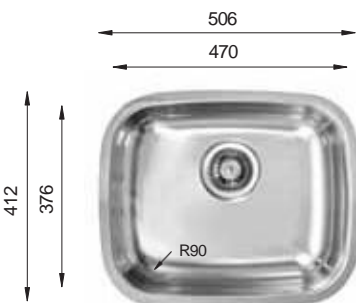

D 377

Bowl Size	376 mm x 470 mm
Thickness	0.60 mm | 0.70 mm | 1 mm | 1 mm | 1 mm
Sink Depth	170 mm | 185 mm | 203 mm | 228 mm | 254 mm
Finishing	Satin | Polished | Polished | Polished | Polished