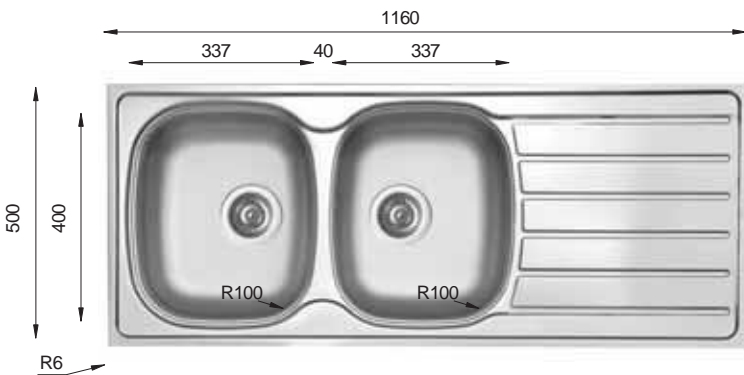

HY 860.500

Bowl Size | 410 mm x 410 mm
 Thickness | 0.60 mm | 0.70 mm
 Sink Depth | 180 mm | 195 mm
 Finishing | Satin / Linen | Polished

HYPNOS Series

HY 860.500.15

Bowl Size	350 mm x 400 mm	170 mm x 320 mm
Thickness	0.60 mm	0.70 mm
Sink Depth	185 mm	195 mm
Finishing	Satin / Linen	Polished / Linen

HY 1000.500.15

Bowl Size	350 mm x 400 mm	170 mm x 320 mm
Thickness	0.60 mm	0.70 mm
Sink Depth	185 mm	195 mm
Finishing	Satin / Linen	Polished / Linen

HY 1160.500.20

Bowl Size	337 mm x 400 mm	337 mm x 400 mm
Thickness	0.60 mm	0.70 mm
Sink Depth	160 mm	175 mm
Finishing	Satin / Linen	Polished