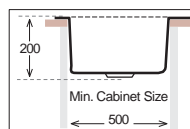

Bowl Size | 345 mm x 430 mm
Sink Depth | 200 mm
Finishing | Granite