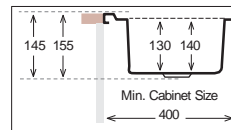

ST 600.600

Bowl Size | 350 mm x 400 mm
 Thickness | 0.50 mm
 Sink Depth | 145 mm
 Finishing | Satin / Linen

ST 800.500

Bowl Size | 350 mm x 400 mm
 Thickness | 0.50 mm | 0.60 mm
 Sink Depth | 145 mm | 155 mm
 Finishing | Satin / Linen | Satin / Linen