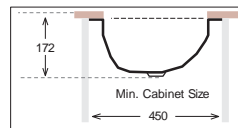

Bowl Size | 397 mm x 337 mm
Thickness | 1 mm
Sink Depth | 172 mm
Finishing | Polished