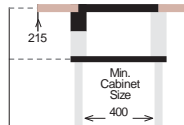

Bowl Size	340 mm x 400 mm
Thickness	1 mm
Sink Depth	215 mm
Finishing	Polished