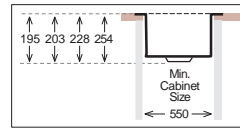

HANDMADE

Bowl Size	400 mm x 400 mm			
Thickness	1 mm	1.2 mm	1.2 mm	1.5 mm
Sink Depth	195 mm	203 mm	228 mm	254 mm
Finishing	Polished	Polished	Polished	Polished

TNL 450

HANDMADE

Bowl Size	450 mm x 400 mm			
Thickness	1 mm	1.2 mm	1.2 mm	1.5 mm
Sink Depth	195 mm	203 mm	228 mm	254 mm
Finishing	Polished	Polished	Polished	Polished

TENLINE Series R10

TNL 500

HANDMADE

Bowl Size	500 mm x 400 mm			
Thickness	1 mm	1.2 mm	1.2 mm	1.5 mm
Sink Depth	195 mm	203 mm	228 mm	254 mm
Finishing	Polished	Polished	Polished	Polished

TNL 550

HANDMADE

Bowl Size	550 mm x 400 mm			
Thickness	1 mm	1.2 mm	1.2 mm	1.5 mm
Sink Depth	195 mm	203 mm	228 mm	254 mm
Finishing	Polished	Polished	Polished	Polished