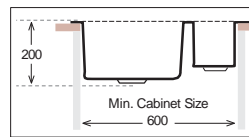

Bowl Size | 345 mm x 430 mm
155 mm x 290 mm
Sink Depth | 200 mm
Finishing | Granite