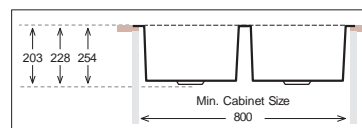

ZRL 550

HANDMADE

Bowl Size	550 mm x 400 mm			
Thickness	1 mm	1.2 mm	1.2 mm	1.5 mm
Sink Depth	195 mm	203 mm	228 mm	254 mm
Finishing	Polished	Polished	Polished	Polished

ZRL 745

HANDMADE

Bowl Size	745 mm x 400 mm		
Thickness	1.2 mm	1.2 mm	1.5 mm
Sink Depth	203 mm	228 mm	254 mm
Finishing	Polished	Polished	Polished

Ideal Accessories

ZEROLINE Series R0

ZRL 800

HANDMADE

Bowl Size	800 mm x 400 mm		
Thickness	1.2 mm	1.2 mm	1.5 mm
Sink Depth	203 mm	228 mm	254 mm
Finishing	Polished	Polished	Polished

ZRL 340.70.30

HANDMADE

Bowl Size	340 mm x 400 mm		
Thickness	170 mm x 400 mm		
Thickness	1.2 mm	1.2 mm	1.5 mm
Sink Depth	203 mm	228 mm	254 mm
Finishing	Polished	Polished	Polished

ZRL 340.50.50

HANDMADE

Bowl Size	340 mm x 400 mm		
Thickness	340 mm x 400 mm		
Thickness	1.2 mm	1.2 mm	1.5 mm
Sink Depth	203 mm	228 mm	254 mm
Finishing	Polished	Polished	Polished

Ideal Accessories

ZEROLINE PRIME Series R0

ZRLP 380.70.30

HANDMADE

Bowl Size	230 mm x 400 mm 380 mm x 400 mm
Thickness	1.2 mm
Sink Depth	190 mm
Finishing	Polished

ZRLP 340.50.50

HANDMADE

Bowl Size	340 mm x 400 mm 340 mm x 400 mm
Thickness	1.2 mm
Sink Depth	190 mm
Finishing	Polished