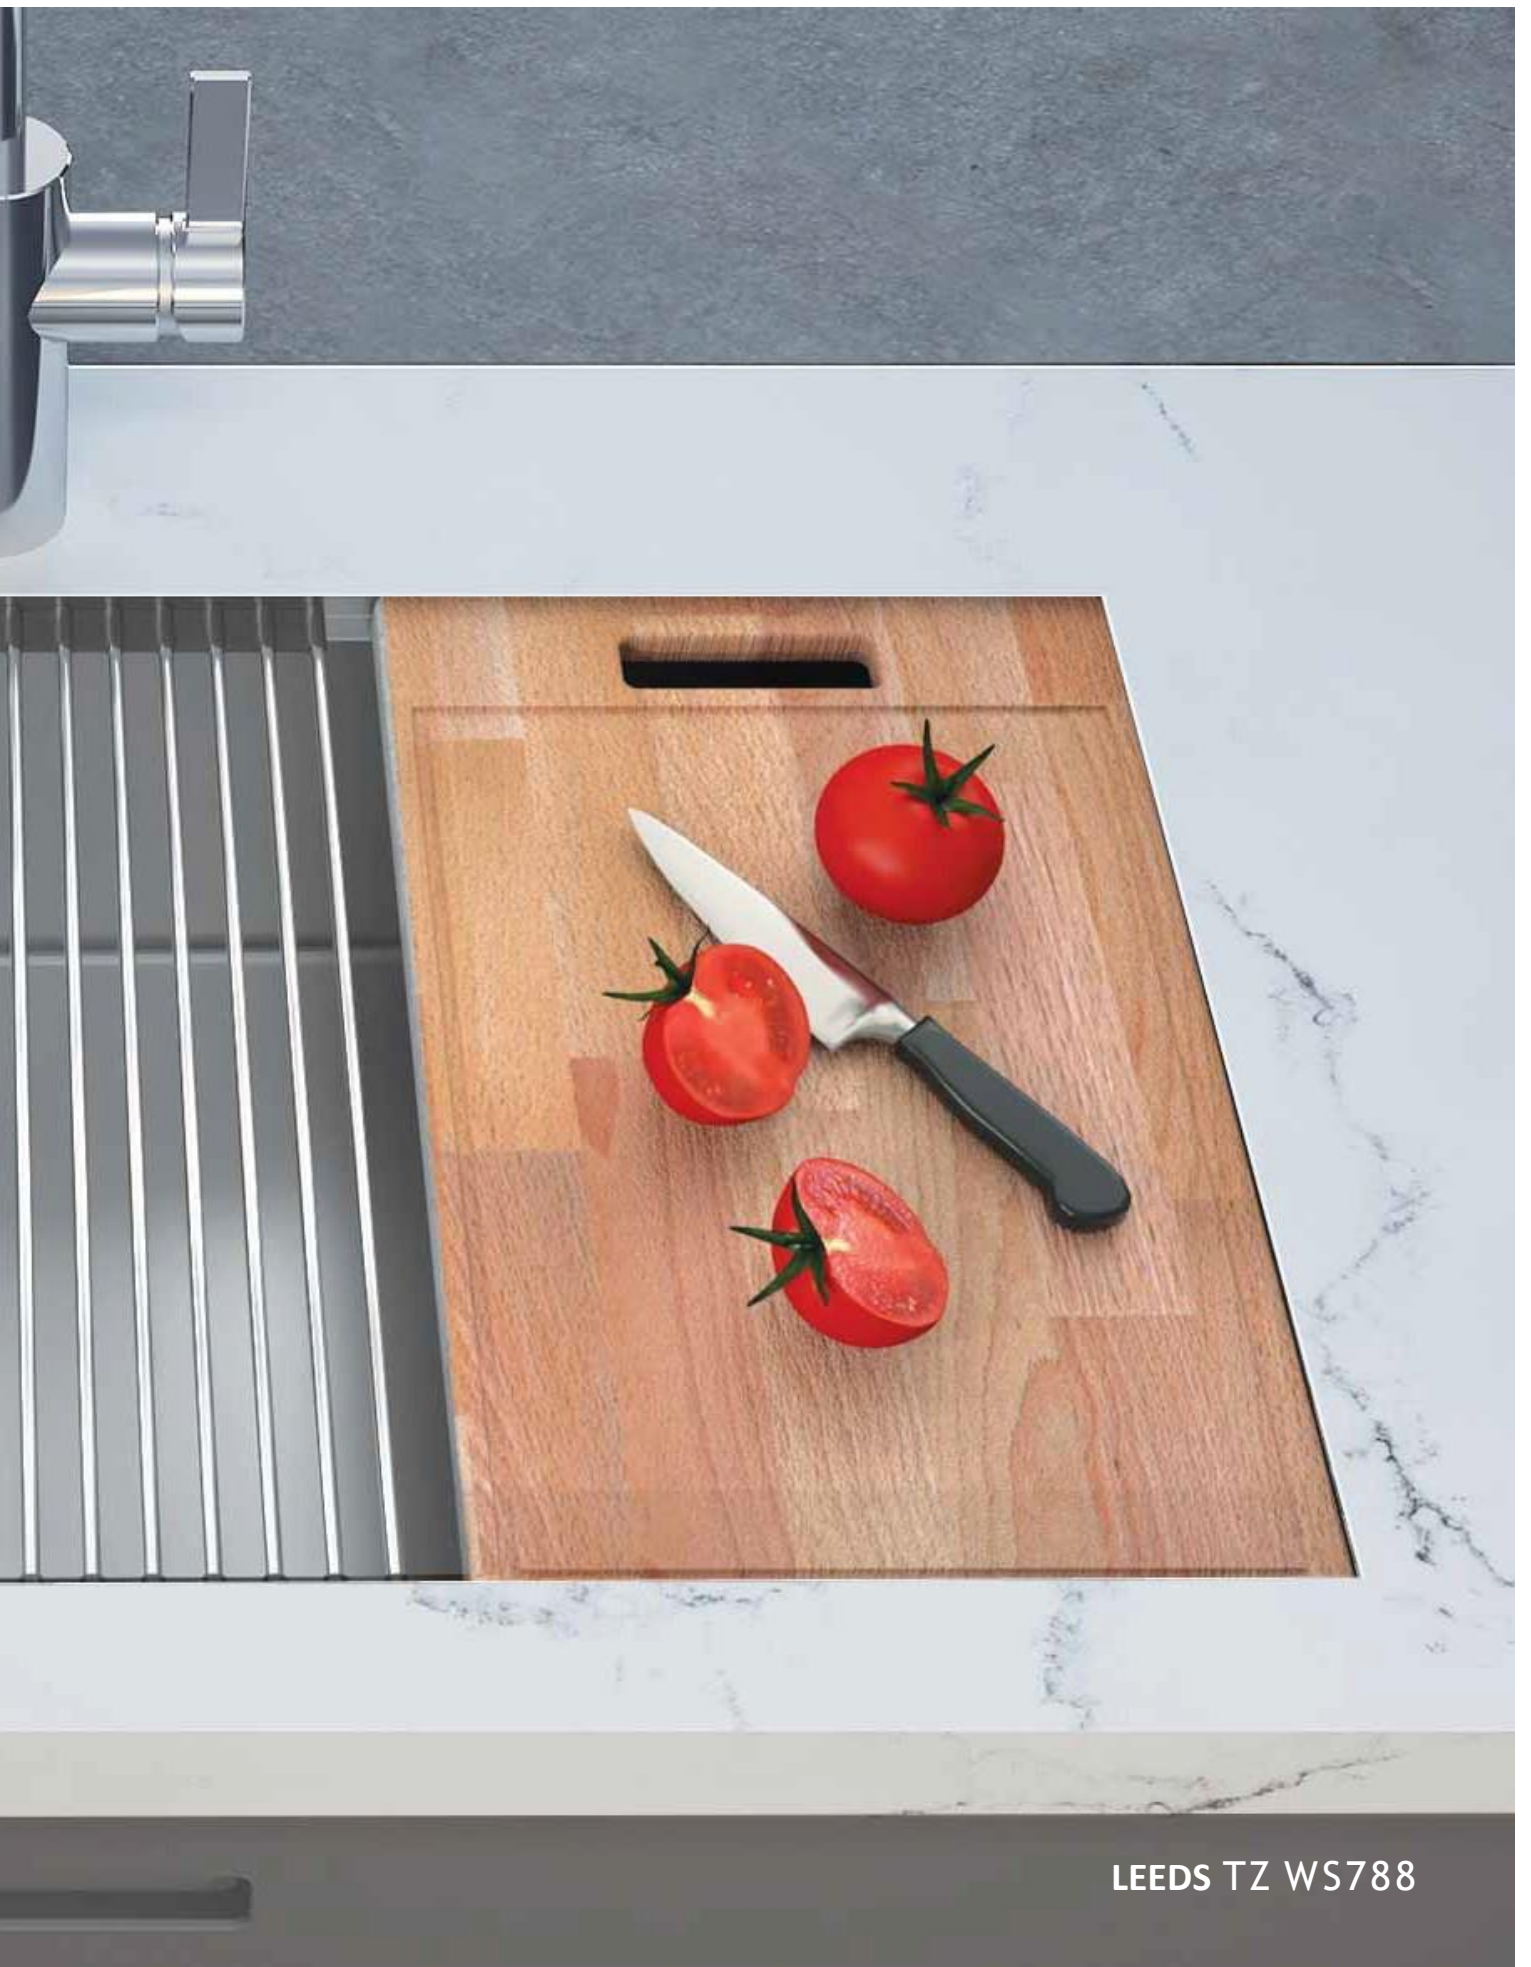

LEEDS TZ WS788