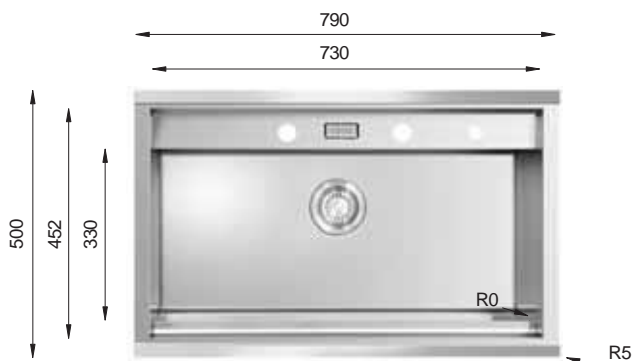

Ideal Accessories

WORKSTATION Series WSS

WSS 620

HANDMADE

Bowl Size | 570 mm x 381 mm
 Thickness | 1.2 mm
 Sink Depth | 254 mm
 Finishing | Polished

WSS 711

HANDMADE

Bowl Size | 660 mm x 381 mm
 Thickness | 1.2 mm
 Sink Depth | 254 mm
 Finishing | Polished

WSS 1143

HANDMADE

Bowl Size | 1092 mm x 381 mm
 Thickness | 1.5 mm
 Sink Depth | 254 mm
 Finishing | Polished

Ideal Accessories

WORKSTATION Series WSD

WSD 580

HANDMADE

Bowl Size	520 mm x 330 mm
Thickness	1.2 mm
Sink Depth	245 mm
Finishing	Polished

WSD 790

HANDMADE

Bowl Size	730 mm x 330 mm
Thickness	1.2 mm
Sink Depth	245 mm
Finishing	Polished

Ideal Accessories

APRON Series R10

UK RSFC 840

HANDMADE

Bowl Size | 787 mm x 421 mm
 Thickness | 1.5 mm
 Sink Depth | 254 mm
 Finishing | Polished