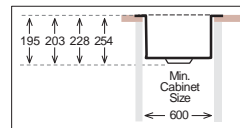

HANDMADE

Bowl Size	400 mm x 400 mm			
Thickness	1 mm	1.2 mm	1.2 mm	1.5 mm
Sink Depth	195 mm	203 mm	228 mm	254 mm
Finishing	Polished	Polished	Polished	Polished

TNL 450

HANDMADE

Bowl Size	450 mm x 400 mm			
Thickness	1 mm	1.2 mm	1.2 mm	1.5 mm
Sink Depth	195 mm	203 mm	228 mm	254 mm
Finishing	Polished	Polished	Polished	Polished

TENLINE Series R10

TNL 500

HANDMADE

Bowl Size	500 mm x 400 mm			
Thickness	1 mm	1.2 mm	1.2 mm	1.5 mm
Sink Depth	195 mm	203 mm	228 mm	254 mm
Finishing	Polished	Polished	Polished	Polished

TNL 550

HANDMADE

Bowl Size	550 mm x 400 mm			
Thickness	1 mm	1.2 mm	1.2 mm	1.5 mm
Sink Depth	195 mm	203 mm	228 mm	254 mm
Finishing	Polished	Polished	Polished	Polished

TNL 745

HANDMADE

Bowl Size	745 mm x 400 mm		
Thickness	1.2 mm	1.2 mm	1.5 mm
Sink Depth	203 mm	228 mm	254 mm
Finishing	Polished	Polished	Polished

TNL 800

HANDMADE

Bowl Size	800 mm x 400 mm		
Thickness	1.2 mm	1.2 mm	1.5 mm
Sink Depth	203 mm	228 mm	254 mm
Finishing	Polished	Polished	Polished