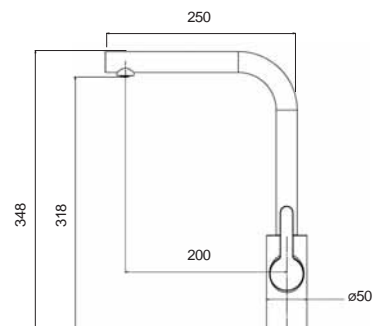

FAUCET Series

TEMPO

OCTAVE