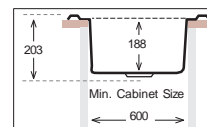

UN 377

Bowl Size	470 mm x 376 mm			
Thickness	0.60 mm	0.70 mm	1 mm	1 mm
Sink Depth	170 mm	185 mm	228 mm	254 mm
Finishing	Satin	Polished	Polished	Polished

UN 610

Bowl Size	556 mm x 407 mm		
Thickness	0.80 mm		
Sink Depth	203 mm		
Finishing	Polished		