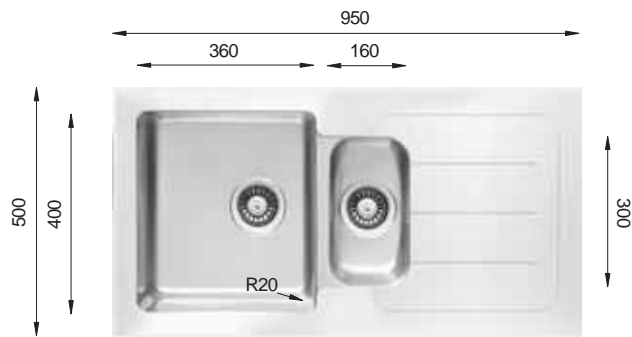

GS 950.500.15 W Diamond

Bowl Size | 360 mm x 400 mm
| 160 mm x 300 mm
Thickness | 1 mm
Sink Depth | 210 mm
Finishing | Polished