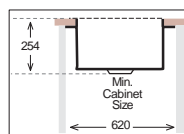

Bowl Size | 457 mm x 406 mm
Thickness | 1.2 mm
Sink Depth | 254 mm
Finishing | Polished