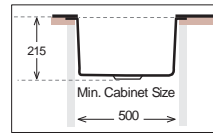

Bowl Size | 340 mm x 400 mm
Thickness | 1 mm
Sink Depth | 215 mm
Finishing | Polished