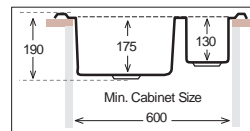

CO 580.488

Bowl Size	350 mm x 400 mm
Thickness	0.60 mm 0.70 mm
Sink Depth	180 mm 190 mm
Finishing	Satin / Linen Polished / Linen

CO 594.488.15

Bowl Size	350 mm x 400 mm 160 mm x 300 mm
Thickness	0.70 mm
Sink Depth	190 mm
Finishing	Polished / Linen