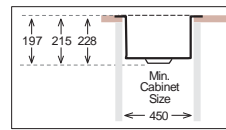

ME 400

PRESS SINKS

Bowl Size	400 mm x 400 mm
Thickness	0.80 mm 1 mm 1.2 mm
Sink Depth	197 mm 215 mm 228 mm
Finishing	Polished Polished Polished

ME 450

PRESS SINKS

Bowl Size	400 mm x 450 mm
Thickness	0.80 mm 1 mm 1.2 mm
Sink Depth	197 mm 215 mm 228 mm
Finishing	Polished Polished Polished