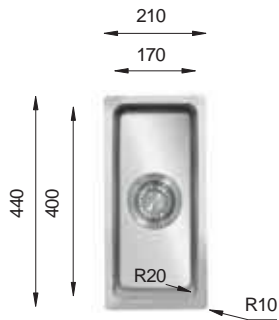

ME 171

PRESS SINKS

Bowl Size	170 mm x 400 mm		
Thickness	0.80 mm	1 mm	1.2 mm
Sink Depth	153 mm	153 mm	153 mm
Finishing	Polished	Polished	Polished

MICRO Series R20

ME 172

PRESS SINKS

Bowl Size	170 mm x 400 mm		
Thickness	0.80 mm	1 mm	1.2 mm
Sink Depth	153 mm	153 mm	153 mm
Finishing	Polished	Polished	Polished