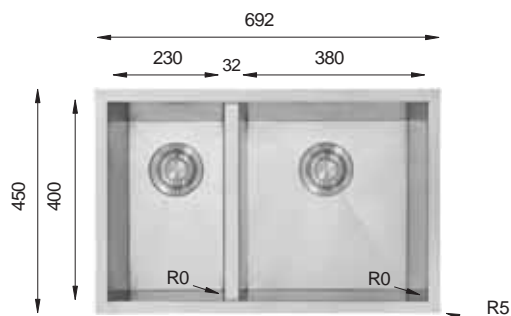

Ideal Accessories

ZEROLINE Series R0

ZRL 800

HANDMADE

Bowl Size	800 mm x 400 mm		
Thickness	1.2 mm	1.2 mm	1.5 mm
Sink Depth	203 mm	228 mm	254 mm
Finishing	Polished	Polished	Polished

ZRL 340.70.30

HANDMADE

Bowl Size	340 mm x 400 mm		
Thickness	170 mm x 400 mm		
Thickness	1.2 mm	1.2 mm	1.5 mm
Sink Depth	203 mm	228 mm	254 mm
Finishing	Polished	Polished	Polished

ZRL 340.50.50

HANDMADE

Bowl Size	340 mm x 400 mm		
Thickness	340 mm x 400 mm		
Thickness	1.2 mm	1.2 mm	1.5 mm
Sink Depth	203 mm	228 mm	254 mm
Finishing	Polished	Polished	Polished

Ideal Accessories

ZEROLINE PRIME Series R0

ZRLP 380.70.30

HANDMADE

Bowl Size	230 mm x 400 mm 380 mm x 400 mm
Thickness	1.2 mm
Sink Depth	190 mm
Finishing	Polished

ZRLP 340.50.50

HANDMADE

Bowl Size	340 mm x 400 mm 340 mm x 400 mm
Thickness	1.2 mm
Sink Depth	190 mm
Finishing	Polished