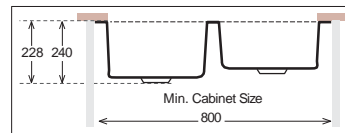

UNDERMOUNT Series

MN 375.60.40

Monoblock

Bowl Size	375 mm x 470 mm
	345 mm x 405 mm
Thickness	1 mm 1.2 mm
Sink Depth	228 mm 240 mm
Finishing	Polished Polished

MN 445.70.30

Monoblock

Bowl Size	445 mm x 470 mm
	270 mm x 405 mm
Thickness	1 mm 1.2 mm
Sink Depth	228 mm 240 mm
Finishing	Polished Polished