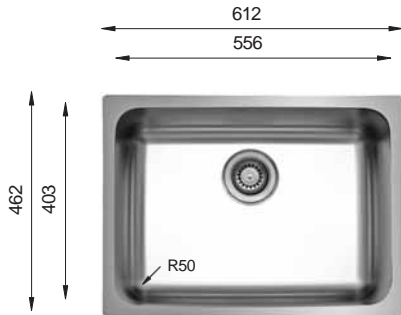

D 556

Bowl Size	556 mm x 403 mm
Thickness	0.80 mm | 1 mm | 1 mm | 1.2 mm
Sink Depth	195 mm | 203 mm | 228 mm | 254 mm
Finishing	Polished | Polished | Polished | Polished