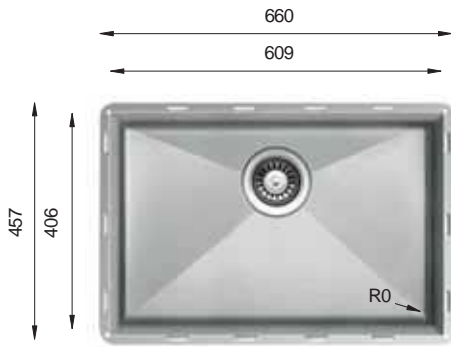

Bowl Size | 457 mm x 406 mm
 Thickness | 1.2 mm
 Sink Depth | 254 mm
 Finishing | Polished

TZ Z533

HANDMADE

Bowl Size | 533 mm x 406 mm
 Thickness | 1.2 mm
 Sink Depth | 254 mm
 Finishing | Polished

TOPZERO® Z Series / R0

TZ Z609

HANDMADE

Bowl Size | 609 mm x 406 mm
 Thickness | 1.2 mm
 Sink Depth | 254 mm
 Finishing | Polished

TZ Z762

HANDMADE

Bowl Size | 762 mm x 406 mm
 Thickness | 1.2 mm
 Sink Depth | 254 mm
 Finishing | Polished