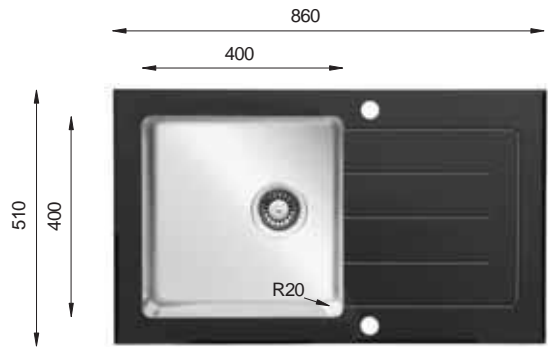

Ideal Accessories

GLASS Series

GS 860.510 W Diamond

Bowl Size | 400 mm x 400 mm
 Thickness | 1 mm
 Sink Depth | 215 mm
 Finishing | Polished

GS 860.510 B Diamond

Bowl Size | 400 mm x 400 mm
 Thickness | 1 mm
 Sink Depth | 215 mm
 Finishing | Polished