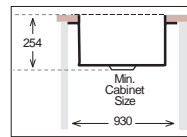

TZ Z609

HANDMADE

Bowl Size | 609 mm x 406 mm
 Thickness | 1.2 mm
 Sink Depth | 254 mm
 Finishing | Polished

TZ Z762

HANDMADE

Bowl Size | 762 mm x 406 mm
 Thickness | 1.2 mm
 Sink Depth | 254 mm
 Finishing | Polished