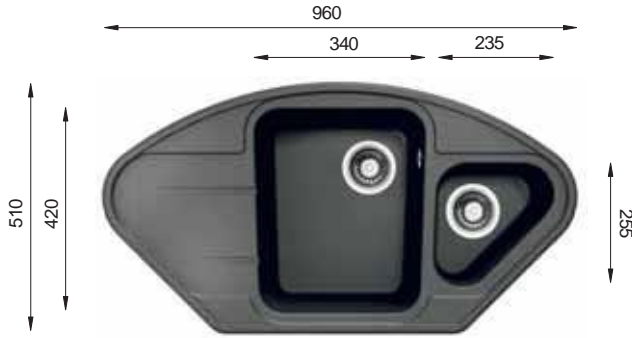

ULS 780.500.15

Bowl Size | 345 mm x 430 mm
 Sink Depth | 155 mm x 290 mm
 Finishing | Granite

ELG 780.500

Bowl Size | Ø 420 mm
 Sink Depth | 200 mm
 Finishing | Granite

Ideal Accessories

GRANITE Series

LGT 960.500.15