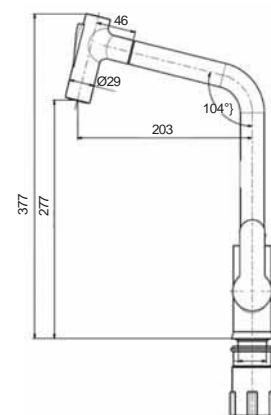

STAINLESS
STEEL