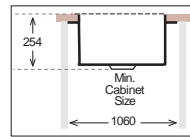

TZ RS711

HANDMADE

Bowl Size | 711 mm x 432 mm
 Thickness | 1.2 mm
 Sink Depth | 254 mm
 Finishing | Polished

TZ RS787

HANDMADE

Bowl Size | 787 mm x 406 mm
 Thickness | 1.2 mm
 Sink Depth | 254 mm
 Finishing | Polished

Ideal Accessories

TOPZERO® RS Series / R10

TZ RS814

HANDMADE

Bowl Size | 813 mm x 440 mm
 Thickness | 1.2 mm
 Sink Depth | 254 mm
 Finishing | Polished

TZ RS900

HANDMADE

Bowl Size | 900 mm x 440 mm
 Thickness | 1.2 mm
 Sink Depth | 254 mm
 Finishing | Polished