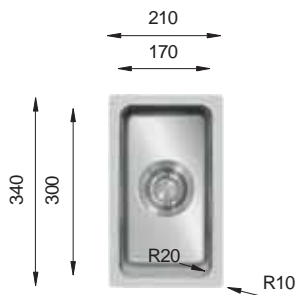

MT 500

PRESS SINKS

Bowl Size | 500 mm x 400 mm
 Thickness | 1 mm
 Sink Depth | 195 mm
 Finishing | Polished

Ideal Accessories

MICRO Series R20

ME 170

PRESS SINKS

Bowl Size	170 mm x 300 mm	
Thickness	0.80 mm	1 mm
Sink Depth	140 mm	140 mm
Finishing	Polished	Polished