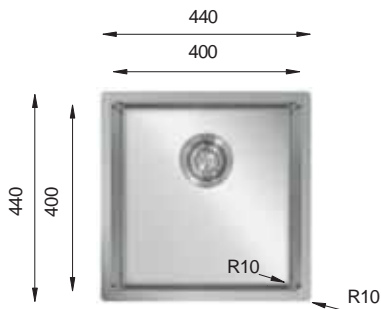

MT 400

PRESS SINKS

Bowl Size | 400 mm x 400 mm
Thickness | 1 mm
Sink Depth | 195 mm
Finishing | Polished