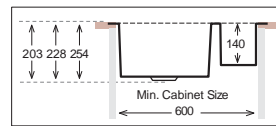

ZRL 550

HANDMADE

Bowl Size	550 mm x 400 mm			
Thickness	1 mm	1.2 mm	1.2 mm	1.5 mm
Sink Depth	195 mm	203 mm	228 mm	254 mm
Finishing	Polished	Polished	Polished	Polished

ZRL 745

HANDMADE

Bowl Size	745 mm x 400 mm		
Thickness	1.2 mm	1.2 mm	1.5 mm
Sink Depth	203 mm	228 mm	254 mm
Finishing	Polished	Polished	Polished

Ideal Accessories

ZEROLINE Series R0

ZRL 800

HANDMADE

Bowl Size	800 mm x 400 mm		
Thickness	1.2 mm	1.2 mm	1.5 mm
Sink Depth	203 mm	228 mm	254 mm
Finishing	Polished	Polished	Polished

ZRL 340.70.30

HANDMADE

Bowl Size	340 mm x 400 mm		
Thickness	170 mm x 400 mm		
Thickness	1.2 mm	1.2 mm	1.5 mm
Sink Depth	203 mm	228 mm	254 mm
Finishing	Polished	Polished	Polished

ZRL 340.50.50

HANDMADE

Bowl Size	340 mm x 400 mm		
Thickness	340 mm x 400 mm		
Thickness	1.2 mm	1.2 mm	1.5 mm
Sink Depth	203 mm	228 mm	254 mm
Finishing	Polished	Polished	Polished

Ideal Accessories

ZEROLINE PRIME Series R0