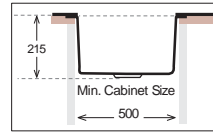

Bowl Size | 340 mm x 400 mm
Thickness | 1 mm
Sink Depth | 215 mm
Finishing | Polished