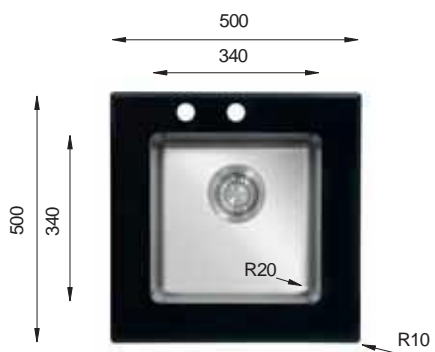

GLASS Series

GS 500.500 W Diamond

Inset Min Cabinet Size

Bowl Size	340 mm x 340 mm
Thickness	1 mm
Sink Depth	190 mm
Finishing	Polished

GS 500.500 B Diamond

Inset Min Cabinet Size

Bowl Size	340 mm x 340 mm
Thickness	1 mm
Sink Depth	190 mm
Finishing	Polished