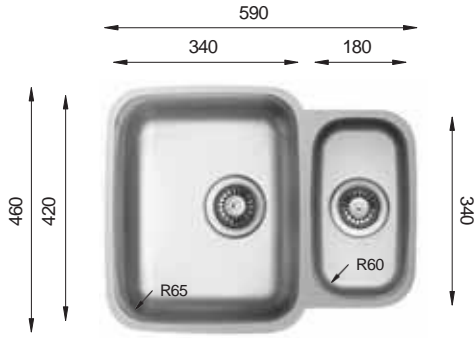

UNDERMOUNT Series

D 340.70.30

Bowl Size	340 mm x 420 mm 180 mm x 340 mm
Thickness	0.70 mm
Sink Depth	185 mm
Finishing	Polished / Linen