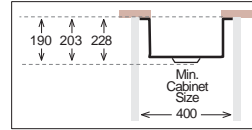

Ideal Accessories

UNDERMOUNT Series

D 340 / R50

Bowl Size	340 mm x 400 mm		
Thickness	0.80 mm	1 mm	1.2 mm
Sink Depth	190 mm	203 mm	228 mm
Finishing	Polished	Polished	Polished

D 400 / R50

Bowl Size	400 mm x 400 mm		
Thickness	0.80 mm	1 mm	1 mm
Sink Depth	190 mm	203 mm	228 mm
Finishing	Polished	Polished	Polished