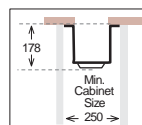

Bowl Size	181 mm x 360 mm
Thickness	1 mm
Sink Depth	178 mm
Finishing	Polished