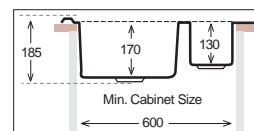

Bowl Size | 350 mm x 400 mm
170 mm x 320 mm
Thickness | 0.70 mm
Sink Depth | 185 mm
Finishing | Polished