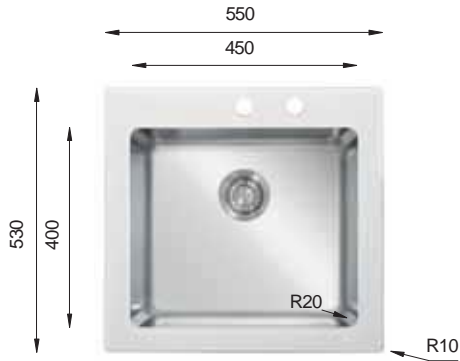

GLASS Series

GS 550.530 W Diamond