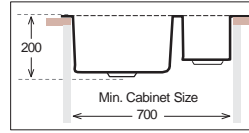

Bowl Size | 340 mm x 420 mm
235 mm x 255 mm
Sink Depth | 200 mm
Finishing | Granite