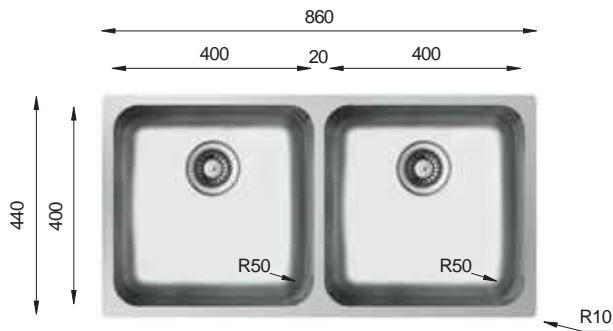

D 400.50.50 / R50

Bowl Size	400 mm x 400 mm	400 mm x 400 mm	
Thickness	0.80 mm	1 mm	1.2 mm
Sink Depth	190 mm	203 mm	228 mm
Finishing	Polished	Polished	Polished

Ideal Accessories