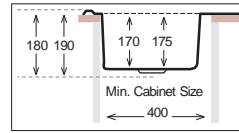

CO 780.480 W

Bowl Size	350 mm x 400 mm
Thickness	0.60 mm 0.70 mm
Sink Depth	180 mm 190 mm
Finishing	Satin / Linen Polished / Linen

Ideal Accessories

COMFORT Series

CO 780.480

Bowl Size	350 mm x 400 mm	
Thickness	0.60 mm	0.70 mm
Sink Depth	180 mm	190 mm
Finishing	Satin / Linen	Polished / Linen