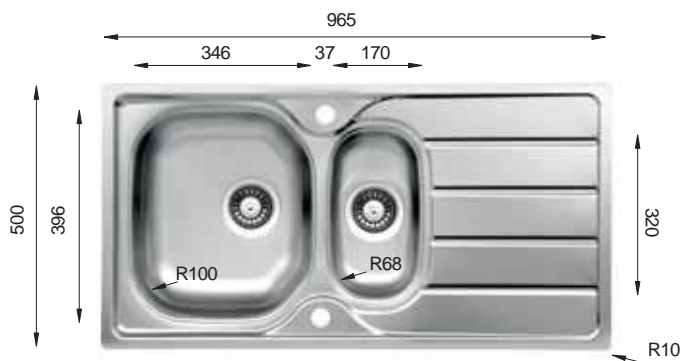

LN 1160.500.20

Bowl Size	340 mm x 420 mm	340 mm x 420 mm
Thickness	0.70 mm	
Sink Depth	200 mm	
Finishing	Polished	

Ideal Accessories

HYPNOS SELECTION Series

HS 860.500

Bowl Size	350 mm x 400 mm		
Thickness	0.50 mm	0.60 mm	0.70 mm
Sink Depth	155 mm	175 mm	185 mm
Finishing	Satin	Polished / Linen	Polished

HS 965.500

Bowl Size	410 mm x 410 mm		
Thickness	0.60 mm	0.70 mm	
Sink Depth	185 mm	200 mm	
Finishing	Satin / Linen	Polished	

HS 965.500.15

Bowl Size	346 mm x 396 mm		
	170 mm x 320 mm		
Thickness	0.60 mm	0.70 mm	
Sink Depth	155 mm	165 mm	
Finishing	Satin / Linen	Polished	