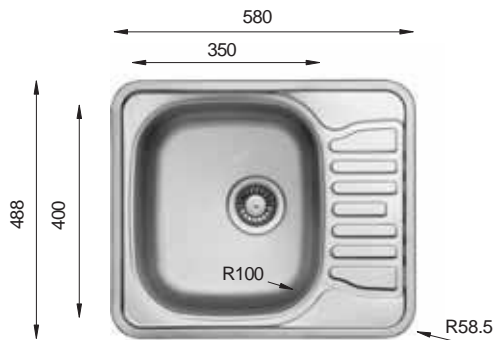

COMFORT Series

CO 503.503

Bowl Size	400 mm x 350 mm
Thickness	0.60 mm | 0.70 mm
Sink Depth	180 mm | 190 mm
Finishing	Satin / Linen | Polished / Linen

CO 580.488

Bowl Size	350 mm x 400 mm
Thickness	0.60 mm | 0.70 mm
Sink Depth	180 mm | 190 mm
Finishing	Satin / Linen | Polished / Linen

CO 594.488.15

Bowl Size	350 mm x 400 mm 160 mm x 300 mm
Thickness	0.70 mm
Sink Depth	190 mm
Finishing	Polished / Linen

CO 780.480 W

Bowl Size	350 mm x 400 mm
Thickness	0.60 mm | 0.70 mm
Sink Depth	180 mm | 190 mm
Finishing	Satin / Linen | Polished / Linen

Ideal Accessories