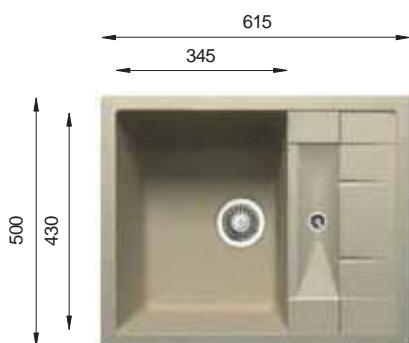

ULS 615.500

Bowl Size | 345 mm x 430 mm
Sink Depth | 200 mm
Finishing | Granite