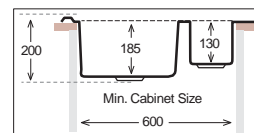

LT 615.500.15

(Welded)

Bowl Size	340 mm x 420 mm 180 mm x 340 mm
Thickness	0.70 mm
Sink Depth	200 mm
Finishing	Polished / Linen

LOTUS Series

LT 780.500

(Monoblock)

Bowl Size | 340 mm x 420 mm
 Thickness | 0.70 mm
 Sink Depth | 185 mm
 Finishing | Polished / Linen

LT 780.500.15

(Welded)

Bowl Size | 340 mm x 420 mm
 180 mm x 340 mm
 Thickness | 0.70 mm
 Sink Depth | 200 mm
 Finishing | Polished / Linen

LT 950.500.15

(Welded)

Bowl Size | 340 mm x 420 mm
 180 mm x 340 mm
 Thickness | 0.70 mm
 Sink Depth | 200 mm
 Finishing | Polished