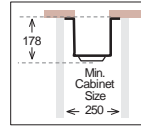

Bowl Size | 210 mm x 400 mm
Thickness | 1 mm
Sink Depth | 178 mm
Finishing | Polished