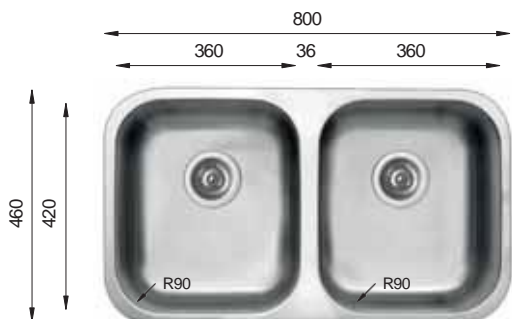

MN 337.50.50

Monoblock

Bowl Size	337 mm x 400 mm 337 mm x 400 mm
Thickness	0.80 mm
Sink Depth	185 mm
Finishing	Polished

MN 360.50.50

Monoblock

Bowl Size	360 mm x 420 mm 360 mm x 420 mm
Thickness	1 mm 1.2 mm
Sink Depth	228 mm 240 mm
Finishing	Polished Polished