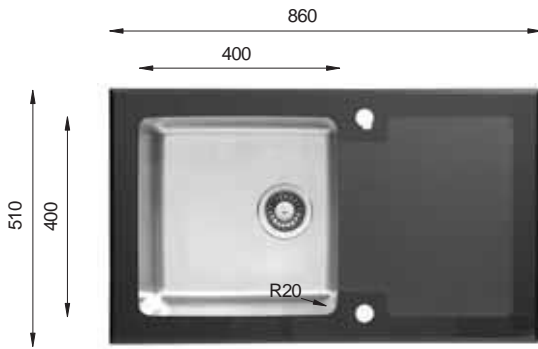

Ideal Accessories

GLASS Series

GS 1160.500.20 B Crystal

Bowl Size | 340 mm x 400 mm
 340 mm x 400 mm
 Thickness | 1 mm
 Sink Depth | 215 mm
 Finishing | Polished

GS 860.510 B Silky

Bowl Size | 400 mm x 400 mm
 Thickness | 1 mm
 Sink Depth | 223 mm
 Finishing | Polished