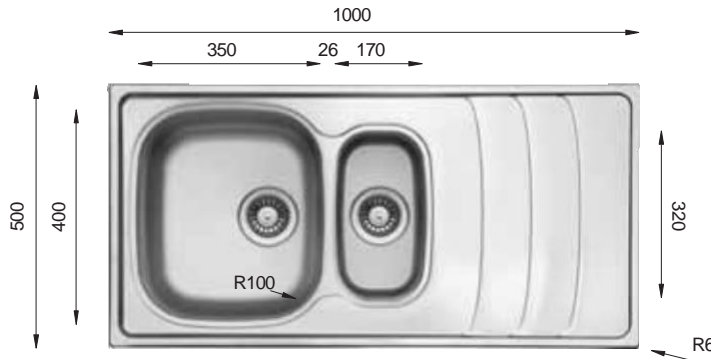

WAVE Series

WV 1000.500.15