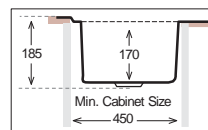

Ideal Accessories

LINES Series

LN 860.500

(Monoblock)

Bowl Size | 340 mm x 420 mm
 Thickness | 0.70 mm
 Sink Depth | 185 mm
 Finishing | Polished

LN 965.500

(Welded)

Bowl Size | 400 mm x 400 mm
 Thickness | 0.70 mm
 Sink Depth | 200 mm
 Finishing | Polished

LINES Series

LN 1000.500

(Monoblock)

Bowl Size	450 mm x 400 mm
Thickness	0.60 mm 0.70 mm
Sink Depth	185 mm 195 mm
Finishing	Satin Polished

LN 1000.500.15

(Monoblock / Welded)

Bowl Size	340 mm x 420 mm	170 mm x 320 mm
Thickness	0.70 mm	0.70 mm (Welded)
Sink Depth	190 mm	200 mm
Finishing	Polished	Polished