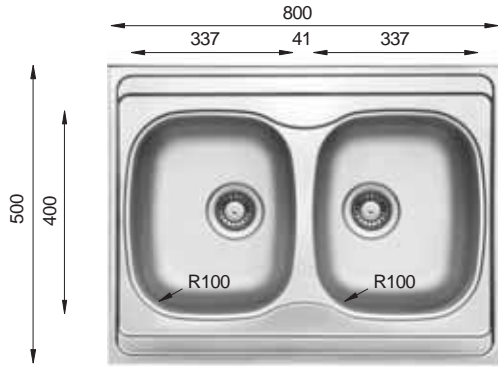

ST 800.600

Bowl Size | 350 mm x 400 mm
 Thickness | 0.50 mm | 0.60 mm
 Sink Depth | 145 mm | 155 mm
 Finishing | Satin / Linen | Satin / Linen

Ideal Accessories

STANDARD Series

ST 800.600.20

Bowl Size	337 mm x 400 mm	337 mm x 400 mm
Thickness	0.50 mm	0.60 mm
Sink Depth	145 mm	155 mm
Finishing	Satin / Linen	Satin / Linen