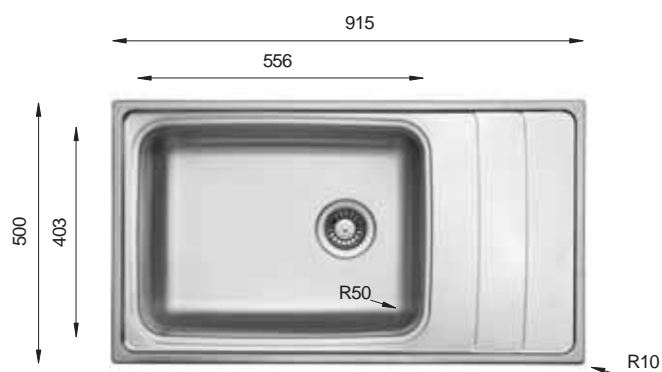

HY 1000.500.15

Bowl Size	350 mm x 400 mm	170 mm x 320 mm
Thickness	0.60 mm	0.70 mm
Sink Depth	185 mm	195 mm
Finishing	Satin / Linen	Polished / Linen

HY 1160.500.20

Bowl Size	337 mm x 400 mm	337 mm x 400 mm
Thickness	0.60 mm	0.70 mm
Sink Depth	160 mm	175 mm
Finishing	Satin / Linen	Polished

Ideal Accessories

WAVE Series

WV 860.500

Bowl Size | 410 mm x 410 mm
 Thickness | 0.70 mm
 Sink Depth | 195 mm
 Finishing | Polished

WV 915.500

Bowl Size | 556 mm x 403 mm
 Thickness | 0.70 mm
 Sink Depth | 200 mm
 Finishing | Polished / Linen

WV 1200.600.20

Bowl Size | 345 mm x 400 mm
 345 mm x 400 mm
 Thickness | 0.70 mm
 Sink Depth | 200 mm
 Finishing | Polished

Ideal Accessories

LOTUS Series

LT 615.500

(Monoblock)

Bowl Size	340 mm x 420 mm
Thickness	0.70 mm
Sink Depth	185 mm
Finishing	Polished / Linen