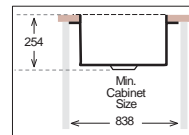

Bowl Size | 660 mm x 410 mm
Thickness | 1.2 mm
Sink Depth | 254 mm
Finishing | Polished