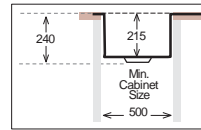

MM 780.510

PRESS SINKS

Bowl Size	340 mm x 400 mm
Thickness	1 mm
Sink Depth	240 mm
Finishing	Polished

MICRO MASTER Series R20

MM 780.510 60

PRESS SINKS

Bowl Size | 450 mm x 400 mm
 Thickness | 1 mm
 Sink Depth | 240 mm
 Finishing | Polished