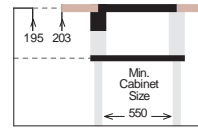

TNL 745

HANDMADE

Bowl Size	745 mm x 400 mm		
Thickness	1.2 mm	1.2 mm	1.5 mm
Sink Depth	203 mm	228 mm	254 mm
Finishing	Polished	Polished	Polished

TNL 800

HANDMADE

Bowl Size	800 mm x 400 mm		
Thickness	1.2 mm	1.2 mm	1.5 mm
Sink Depth	203 mm	228 mm	254 mm
Finishing	Polished	Polished	Polished

Ideal Accessories

TENLINE Series R10

TNL 450.505

HANDMADE

Bowl Size	400 mm x 400 mm
Thickness	1 mm 1.2 mm
Sink Depth	195 mm 203 mm
Finishing	Polished Polished

TNL 550.505

HANDMADE

Bowl Size	500 mm x 400 mm
Thickness	1 mm 1.2 mm
Sink Depth	195 mm 203 mm
Finishing	Polished Polished

TNL 340.70.30

HANDMADE

Bowl Size	340 mm x 400 mm	170 mm x 400 mm	
Thickness	1.2 mm	1.2 mm	1.5 mm
Sink Depth	203 mm	228 mm	254 mm
Finishing	Polished	Polished	Polished

TNL 340.50.50

HANDMADE

Bowl Size	340 mm x 400 mm	340 mm x 400 mm	
Thickness	1.2 mm	1.2 mm	1.5 mm
Sink Depth	203 mm	228 mm	254 mm
Finishing	Polished	Polished	Polished