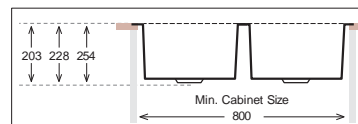

Ideal Accessories

TENLINE Series R10

TNL 450.505

HANDMADE

Bowl Size	400 mm x 400 mm
Thickness	1 mm 1.2 mm
Sink Depth	195 mm 203 mm
Finishing	Polished Polished

TNL 550.505

HANDMADE

Bowl Size	500 mm x 400 mm
Thickness	1 mm 1.2 mm
Sink Depth	195 mm 203 mm
Finishing	Polished Polished

TNL 340.70.30

HANDMADE

Bowl Size	340 mm x 400 mm	170 mm x 400 mm	
Thickness	1.2 mm	1.2 mm	1.5 mm
Sink Depth	203 mm	228 mm	254 mm
Finishing	Polished	Polished	Polished

TNL 340.50.50

HANDMADE

Bowl Size	340 mm x 400 mm	340 mm x 400 mm	
Thickness	1.2 mm	1.2 mm	1.5 mm
Sink Depth	203 mm	228 mm	254 mm
Finishing	Polished	Polished	Polished

TENLINE PRIME Series R10

TNLP 380.70.30

HANDMADE

Bowl Size	380 mm x 400 mm 230 mm x 400 mm
Thickness	1.2 mm
Sink Depth	190 mm
Finishing	Polished

TNLP 340.50.50

HANDMADE

Bowl Size	340 mm x 400 mm 340 mm x 400 mm
Thickness	1.2 mm
Sink Depth	190 mm
Finishing	Polished