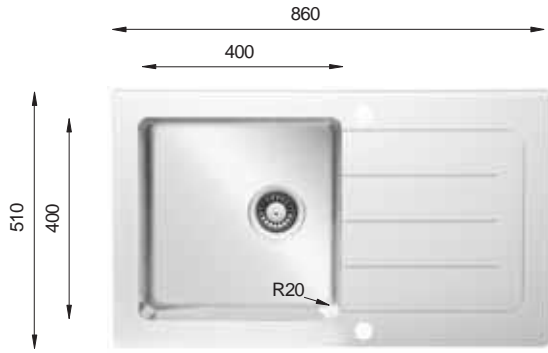

Ideal Accessories

GLASS Series

GS 860.510 W Diamond

Bowl Size | 400 mm x 400 mm
 Thickness | 1 mm
 Sink Depth | 215 mm
 Finishing | Polished

GS 860.510 B Diamond

Bowl Size | 400 mm x 400 mm
 Thickness | 1 mm
 Sink Depth | 215 mm
 Finishing | Polished