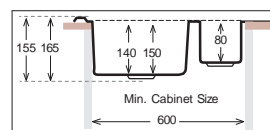

HS 965.500

Bowl Size	410 mm x 410 mm		
Thickness	0.60 mm	0.70 mm	
Sink Depth	185 mm	200 mm	
Finishing	Satin / Linen	Polished	

HS 965.500.15

Bowl Size	346 mm x 396 mm		
	170 mm x 320 mm		
Thickness	0.60 mm	0.70 mm	
Sink Depth	155 mm	165 mm	
Finishing	Satin / Linen	Polished	