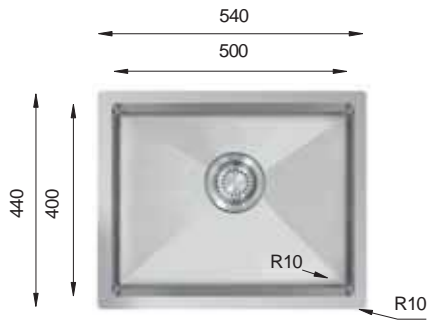

Ideal Accessories

TENLINE Series R10

TNL 340

HANDMADE

Bowl Size	340 mm x 400 mm			
Thickness	1 mm	1.2 mm	1.2 mm	1.5 mm
Sink Depth	195 mm	203 mm	228 mm	254 mm
Finishing	Polished	Polished	Polished	Polished

TNL 400

HANDMADE

Bowl Size	400 mm x 400 mm			
Thickness	1 mm	1.2 mm	1.2 mm	1.5 mm
Sink Depth	195 mm	203 mm	228 mm	254 mm
Finishing	Polished	Polished	Polished	Polished

TNL 450

HANDMADE

Bowl Size	450 mm x 400 mm			
Thickness	1 mm	1.2 mm	1.2 mm	1.5 mm
Sink Depth	195 mm	203 mm	228 mm	254 mm
Finishing	Polished	Polished	Polished	Polished

TENLINE Series R10

TNL 500

HANDMADE

Bowl Size	500 mm x 400 mm			
Thickness	1 mm	1.2 mm	1.2 mm	1.5 mm
Sink Depth	195 mm	203 mm	228 mm	254 mm
Finishing	Polished	Polished	Polished	Polished

TNL 550

HANDMADE

Bowl Size	550 mm x 400 mm			
Thickness	1 mm	1.2 mm	1.2 mm	1.5 mm
Sink Depth	195 mm	203 mm	228 mm	254 mm
Finishing	Polished	Polished	Polished	Polished

TNL 745

HANDMADE

Bowl Size	745 mm x 400 mm		
Thickness	1.2 mm	1.2 mm	1.5 mm
Sink Depth	203 mm	228 mm	254 mm
Finishing	Polished	Polished	Polished

TNL 800

HANDMADE

Bowl Size	800 mm x 400 mm		
Thickness	1.2 mm	1.2 mm	1.5 mm
Sink Depth	203 mm	228 mm	254 mm
Finishing	Polished	Polished	Polished