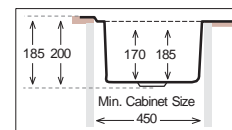

LN 1160.500.20

Bowl Size	340 mm x 420 mm	340 mm x 420 mm
Thickness	0.70 mm	
Sink Depth	200 mm	
Finishing	Polished	

Ideal Accessories

HYPNOS SELECTION Series

HS 860.500

Bowl Size	350 mm x 400 mm		
Thickness	0.50 mm	0.60 mm	0.70 mm
Sink Depth	155 mm	175 mm	185 mm
Finishing	Satin	Polished / Linen	Polished

HS 965.500

Bowl Size	410 mm x 410 mm		
Thickness	0.60 mm	0.70 mm	
Sink Depth	185 mm	200 mm	
Finishing	Satin / Linen	Polished	

HS 965.500.15

Bowl Size	346 mm x 396 mm		
	170 mm x 320 mm		
Thickness	0.60 mm	0.70 mm	
Sink Depth	155 mm	165 mm	
Finishing	Satin / Linen	Polished	