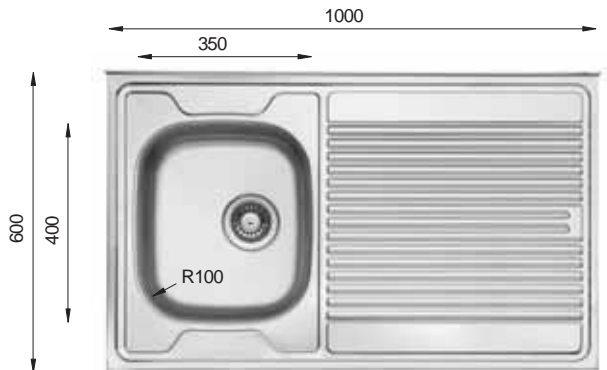

ST 1000.600

Bowl Size	350 mm x 400 mm	
Thickness	0.50 mm	0.60 mm
Sink Depth	145 mm	155 mm
Finishing	Satin / Linen	Satin / Linen