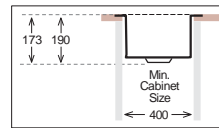

Bowl Size	340 mm x 340 mm		
Thickness	0.80 mm	1 mm	
Sink Depth	173 mm	190 mm	
Finishing	Polished	Polished