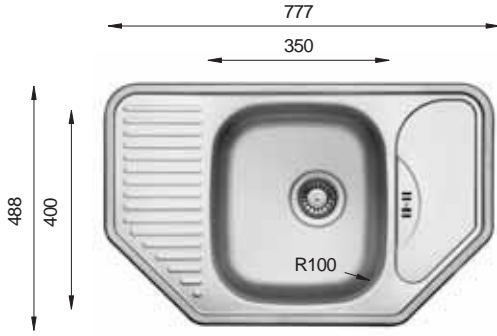

CO 777.488

(Monoblock)

Bowl Size	350 mm x 400 mm	
Thickness	0.60 mm	0.70 mm
Sink Depth	175 mm	195 mm
Finishing	Satin / Linen	Polished / Linen

COMFORT Series

CO 777.488 W

(Monoblock)

Bowl Size	350 mm x 400 mm
Thickness	0.60 mm 0.70 mm
Sink Depth	175 mm 195 mm
Finishing	Satin / Linen Polished / Linen