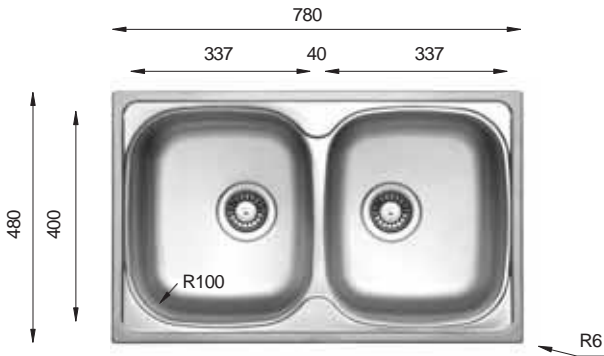

Ideal Accessories

CLASSIC Series

CL 780.480.20

Monoblock

Bowl Size	337 mm x 400 mm	337 mm x 400 mm
Thickness	0.60 mm	0.70 mm
Sink Depth	160 mm	175 mm
Finishing	Satin / Linen	Polished

CL 860.500.20

Bowl Size	360 mm x 420 mm	360 mm x 420 mm
Thickness	0.80 mm	
Sink Depth	180 mm	
Finishing	Polished	

CL 1160.500.20

Monoblock

Bowl Size	337 mm x 400 mm	337 mm x 400 mm
Thickness	0.60 mm	0.70 mm
Sink Depth	160 mm	175 mm
Finishing	Satin / Linen	Polished

Ideal Accessories

GALANT Series

GA 465.488

Bowl Size	400 mm x 350 mm	
Thickness	0.60 mm	0.70 mm
Sink Depth	180 mm	190 mm
Finishing	Satin / Linen	Polished