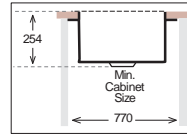

Bowl Size | 609 mm x 406 mm
Thickness | 1.2 mm
Sink Depth | 254 mm
Finishing | Polished