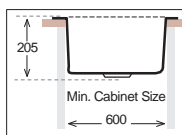

Bowl Size | 500 mm x 440 mm
Sink Depth | 205 mm
Finishing | Granite