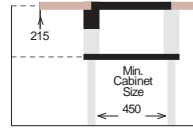

MX 340

PRESS SINKS

Bowl Size	340 mm x 400 mm
Thickness	1 mm
Sink Depth	215 mm
Finishing	Polished

MICRO X Series R20

MX 341

PRESS SINKS

Bowl Size | 400 mm x 340 mm
 Thickness | 1 mm
 Sink Depth | 215 mm
 Finishing | Polished