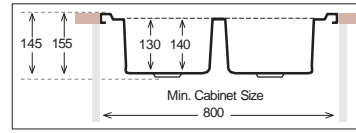

ST 800.600

Bowl Size | 350 mm x 400 mm
 Thickness | 0.50 mm | 0.60 mm
 Sink Depth | 145 mm | 155 mm
 Finishing | Satin / Linen | Satin / Linen

Ideal Accessories

STANDARD Series

ST 800.600.20

Bowl Size	337 mm x 400 mm	337 mm x 400 mm
Thickness	0.50 mm	0.60 mm
Sink Depth	145 mm	155 mm
Finishing	Satin / Linen	Satin / Linen