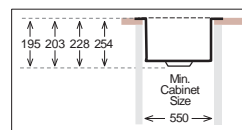

Bowl Size	340 mm x 400 mm			
Thickness	1 mm	1.2 mm	1.2 mm	1.5 mm
Sink Depth	195 mm	203 mm	228 mm	254 mm
Finishing	Polished	Polished	Polished	Polished

ZRL 400

HANDMADE

Bowl Size	400 mm x 400 mm			
Thickness	1 mm	1.2 mm	1.2 mm	1.5 mm
Sink Depth	195 mm	203 mm	228 mm	254 mm
Finishing	Polished	Polished	Polished	Polished

ZEROLINE Series R0

ZRL 450

HANDMADE

Bowl Size	450 mm x 400 mm			
Thickness	1 mm	1.2 mm	1.2 mm	1.5 mm
Sink Depth	195 mm	203 mm	228 mm	254 mm
Finishing	Polished	Polished	Polished	Polished

ZRL 500

HANDMADE

Bowl Size	500 mm x 400 mm			
Thickness	1 mm	1.2 mm	1.2 mm	1.5 mm
Sink Depth	195 mm	203 mm	228 mm	254 mm
Finishing	Polished	Polished	Polished	Polished

ZRL 550

HANDMADE

Bowl Size	550 mm x 400 mm			
Thickness	1 mm	1.2 mm	1.2 mm	1.5 mm
Sink Depth	195 mm	203 mm	228 mm	254 mm
Finishing	Polished	Polished	Polished	Polished

ZRL 745

HANDMADE

Bowl Size	745 mm x 400 mm		
Thickness	1.2 mm	1.2 mm	1.5 mm
Sink Depth	203 mm	228 mm	254 mm
Finishing	Polished	Polished	Polished

Ideal Accessories

ZEROLINE Series R0

ZRL 800

HANDMADE

Bowl Size	800 mm x 400 mm		
Thickness	1.2 mm	1.2 mm	1.5 mm
Sink Depth	203 mm	228 mm	254 mm
Finishing	Polished	Polished	Polished

ZRL 340.70.30

HANDMADE

Bowl Size	340 mm x 400 mm		
Thickness	170 mm x 400 mm		
Thickness	1.2 mm	1.2 mm	1.5 mm
Sink Depth	203 mm	228 mm	254 mm
Finishing	Polished	Polished	Polished