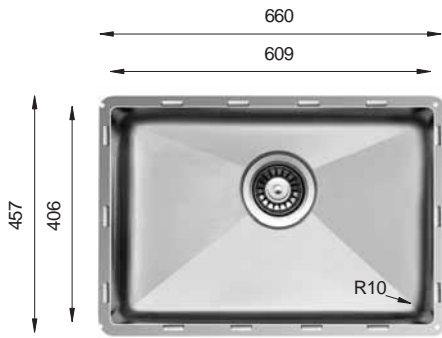

Bowl Size	254 mm x 305 mm
Thickness	1.2 mm
Sink Depth	178 mm
Finishing	Polished

TZ RS457

HANDMADE

Bowl Size	457 mm x 406 mm
Thickness	1.2 mm
Sink Depth	254 mm
Finishing	Polished

TOPZERO® RS Series / R10

TZ RS609

HANDMADE

Bowl Size | 609 mm x 406 mm
 Thickness | 1.2 mm
 Sink Depth | 254 mm
 Finishing | Polished

TZ RS660

HANDMADE

Bowl Size | 660 mm x 406 mm
 Thickness | 1.2 mm
 Sink Depth | 254 mm
 Finishing | Polished