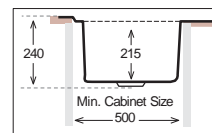

Ideal Accessories

MICRO FLAT Series R20

MF 860.500

PRESS SINKS

Bowl Size | 400 mm x 400 mm
 Thickness | 1 mm
 Sink Depth | 240 mm
 Finishing | Polished

MF 1000.500.15

PRESS SINKS

Bowl Size | 340 mm x 400 mm
 170 mm x 300 mm
 Thickness | 1 mm
 Sink Depth | 240 mm
 Finishing | Polished