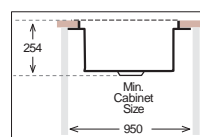

TOPZERO® WS SERIES WORKSTATION R10

TZ WS788

HANDMADE

Bowl Size	787 mm x 432 mm
Thickness	1.2 mm
Sink Depth	254 mm
Finishing	Polished

MICRO TOP Series R10

MT 341

PRESS SINKS

Bowl Size | 400 mm x 340 mm
 Thickness | 1 mm
 Sink Depth | 195 mm
 Finishing | Polished