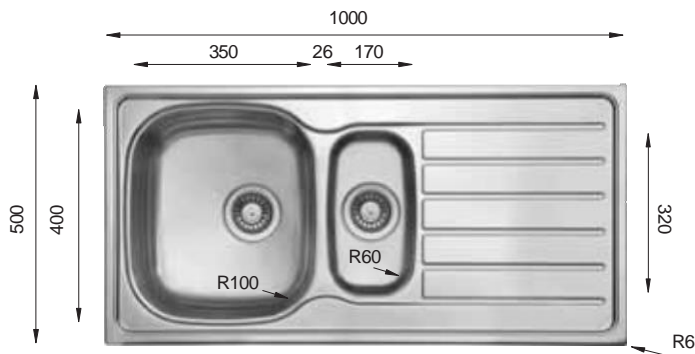

HY 860.500

Bowl Size | 410 mm x 410 mm
 Thickness | 0.60 mm | 0.70 mm
 Sink Depth | 180 mm | 195 mm
 Finishing | Satin / Linen | Polished

HYPNOS Series

HY 860.500.15

Bowl Size	350 mm x 400 mm	170 mm x 320 mm
Thickness	0.60 mm	0.70 mm
Sink Depth	185 mm	195 mm
Finishing	Satin / Linen	Polished / Linen

HY 1000.500.15

Bowl Size	350 mm x 400 mm	170 mm x 320 mm
Thickness	0.60 mm	0.70 mm
Sink Depth	185 mm	195 mm
Finishing	Satin / Linen	Polished / Linen

HY 1160.500.20

Bowl Size	337 mm x 400 mm	337 mm x 400 mm
Thickness	0.60 mm	0.70 mm
Sink Depth	160 mm	175 mm
Finishing	Satin / Linen	Polished