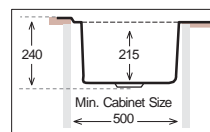

Bowl Size | 450 mm x 400 mm
Thickness | 1 mm
Sink Depth | 240 mm
Finishing | Polished