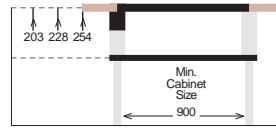

ZRL 550

HANDMADE

Bowl Size	550 mm x 400 mm			
Thickness	1 mm	1.2 mm	1.2 mm	1.5 mm
Sink Depth	195 mm	203 mm	228 mm	254 mm
Finishing	Polished	Polished	Polished	Polished

ZRL 745

HANDMADE

Bowl Size	745 mm x 400 mm		
Thickness	1.2 mm	1.2 mm	1.5 mm
Sink Depth	203 mm	228 mm	254 mm
Finishing	Polished	Polished	Polished

Ideal Accessories

ZEROLINE Series R0

ZRL 800

HANDMADE

Bowl Size	800 mm x 400 mm		
Thickness	1.2 mm	1.2 mm	1.5 mm
Sink Depth	203 mm	228 mm	254 mm
Finishing	Polished	Polished	Polished

ZRL 340.70.30

HANDMADE

Bowl Size	340 mm x 400 mm		
Thickness	170 mm x 400 mm		
Thickness	1.2 mm	1.2 mm	1.5 mm
Sink Depth	203 mm	228 mm	254 mm
Finishing	Polished	Polished	Polished

ZRL 340.50.50

HANDMADE

Bowl Size	340 mm x 400 mm		
Thickness	340 mm x 400 mm		
Thickness	1.2 mm	1.2 mm	1.5 mm
Sink Depth	203 mm	228 mm	254 mm
Finishing	Polished	Polished	Polished

Ideal Accessories

ZEROLINE PRIME Series R0

ZRLP 380.70.30

HANDMADE

Bowl Size	230 mm x 400 mm 380 mm x 400 mm
Thickness	1.2 mm
Sink Depth	190 mm
Finishing	Polished

ZRLP 340.50.50

HANDMADE

Bowl Size	340 mm x 400 mm 340 mm x 400 mm
Thickness	1.2 mm
Sink Depth	190 mm
Finishing	Polished