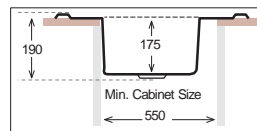

Ideal Accessories

FUSION Series

FS 1000.500.15

(Monoblock)

Bowl Size	346 mm x 396 mm	170 mm x 320 mm
Thickness	0.60 mm	0.70 mm
Sink Depth	155 mm	165 mm
Finishing	Satin / Linen	Polished / Linen

Ideal Accessories