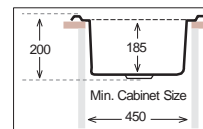

LOTUS Series

LT 915.500

Bowl Size | 556 mm x 403 mm
Thickness | 0.70 mm
Sink Depth | 200 mm
Finishing | Polished

LT 1160.500.20

Bowl Size | 340 mm x 420 mm
Thickness | 0.60 mm
Sink Depth | 200 mm
Finishing | Polished

LT 1200.600.20

Bowl Size | 340 mm x 420 mm
Thickness | 0.70 mm
Sink Depth | 200 mm
Finishing | Polished

LT 945.510

(Welded)

Bowl Size | 340 mm x 420 mm
Thickness | 0.70 mm
Sink Depth | 200 mm
Finishing | Polished / Linen