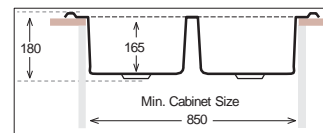

Ideal Accessories

CLASSIC Series

CL 780.480.20

Monoblock

Bowl Size	337 mm x 400 mm	337 mm x 400 mm
Thickness	0.60 mm	0.70 mm
Sink Depth	160 mm	175 mm
Finishing	Satin / Linen	Polished

CL 860.500.20

Bowl Size	360 mm x 420 mm	360 mm x 420 mm
Thickness	0.80 mm	
Sink Depth	180 mm	
Finishing	Polished	