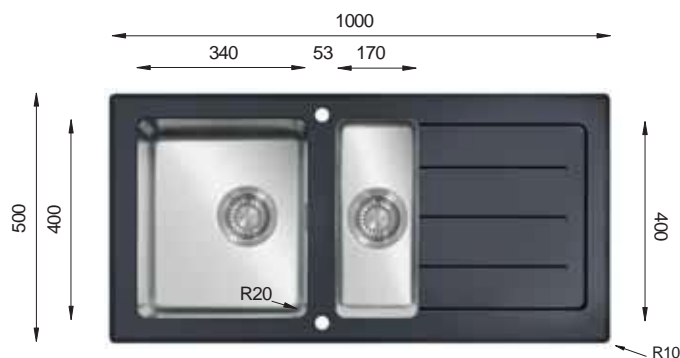

GS 1000.500.15 B Crystal

Bowl Size | 340 mm x 400 mm
170 mm x 400 mm
Thickness | 1 mm
Sink Depth | 215 mm
Finishing | Polished

Ideal Accessories