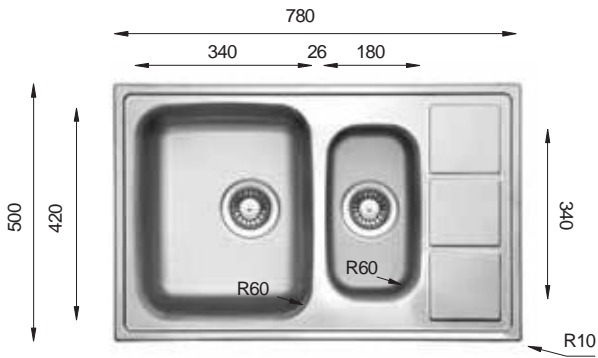

WV 1200.600.20

Bowl Size | 345 mm x 400 mm
 345 mm x 400 mm
 Thickness | 0.70 mm
 Sink Depth | 200 mm
 Finishing | Polished

Ideal Accessories

LOTUS Series

LT 615.500

(Monoblock)

Bowl Size	340 mm x 420 mm
Thickness	0.70 mm
Sink Depth	185 mm
Finishing	Polished / Linen

LT 615.500.15

(Welded)

Bowl Size	340 mm x 420 mm 180 mm x 340 mm
Thickness	0.70 mm
Sink Depth	200 mm
Finishing	Polished / Linen

LOTUS Series

LT 780.500

(Monoblock)

Bowl Size | 340 mm x 420 mm
 Thickness | 0.70 mm
 Sink Depth | 185 mm
 Finishing | Polished / Linen

LT 780.500.15

(Welded)

Bowl Size | 340 mm x 420 mm
 180 mm x 340 mm
 Thickness | 0.70 mm
 Sink Depth | 200 mm
 Finishing | Polished / Linen

LT 950.500.15

(Welded)

Bowl Size | 340 mm x 420 mm
 180 mm x 340 mm
 Thickness | 0.70 mm
 Sink Depth | 200 mm
 Finishing | Polished