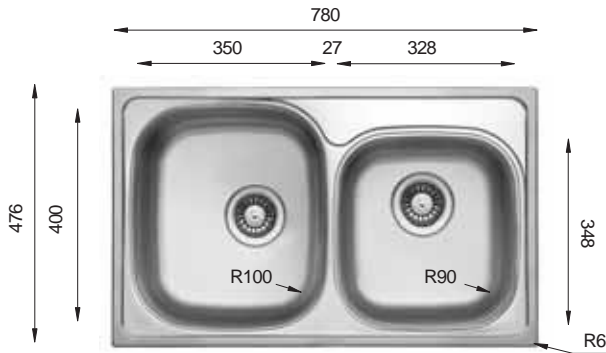

CO 780.476.18

Bowl Size	350 mm x 400 mm	
	328 mm x 348 mm	
Thickness	0.70 mm	
Sink Depth	190 mm	
Finishing	Polished