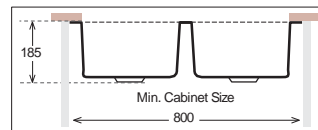

Bowl Size	337 mm x 400 mm 337 mm x 400 mm
Thickness	0.80 mm
Sink Depth	185 mm
Finishing	Polished