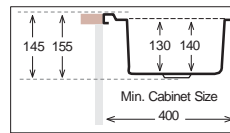

Bowl Size	350 mm x 400 mm	
Thickness	0.50 mm	0.60 mm
Sink Depth	145 mm	155 mm
Finishing	Satin / Linen	Satin / Linen