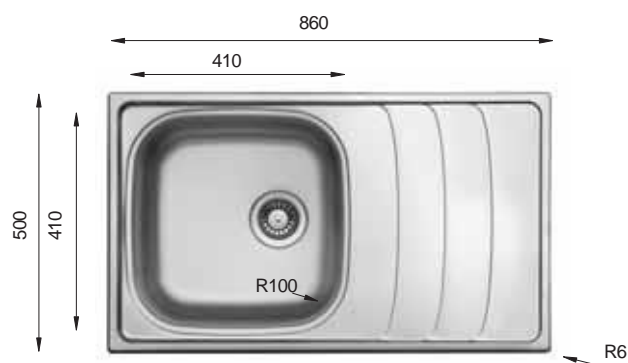

HY 1000.500.15

Bowl Size	350 mm x 400 mm	170 mm x 320 mm
Thickness	0.60 mm	0.70 mm
Sink Depth	185 mm	195 mm
Finishing	Satin / Linen	Polished / Linen

HY 1160.500.20

Bowl Size	337 mm x 400 mm	337 mm x 400 mm
Thickness	0.60 mm	0.70 mm
Sink Depth	160 mm	175 mm
Finishing	Satin / Linen	Polished

Ideal Accessories

WAVE Series

WV 860.500

Bowl Size | 410 mm x 410 mm
 Thickness | 0.70 mm
 Sink Depth | 195 mm
 Finishing | Polished

WV 915.500

Bowl Size | 556 mm x 403 mm
 Thickness | 0.70 mm
 Sink Depth | 200 mm
 Finishing | Polished / Linen