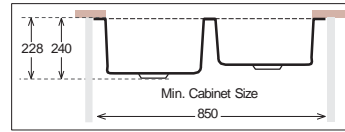

Bowl Size	375 mm x 470 mm
	345 mm x 405 mm
Thickness	1 mm | 1.2 mm
Sink Depth	228 mm | 240 mm
Finishing	Polished | Polished