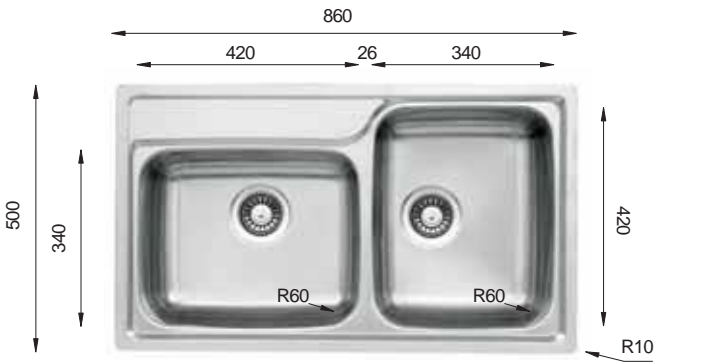

HS 965.500

Bowl Size	410 mm x 410 mm		
Thickness	0.60 mm	0.70 mm	
Sink Depth	185 mm	200 mm	
Finishing	Satin / Linen	Polished	

HS 965.500.15

Bowl Size	346 mm x 396 mm		
	170 mm x 320 mm		
Thickness	0.60 mm	0.70 mm	
Sink Depth	155 mm	165 mm	
Finishing	Satin / Linen	Polished	

HYPNOS SELECTION Series

HS 1000.500

(Monoblock)

Bowl Size	450 mm x 400 mm
Thickness	0.60 mm 0.70 mm
Sink Depth	185 mm 195 mm
Finishing	Satin / Linen Polished

HS 1000.500.15

(Welded)

Bowl Size	340 mm x 420 mm 180 mm x 340 mm
Thickness	0.70 mm
Sink Depth	185 mm
Finishing	Polished / Linen

HS 860.500.20

(Welded)

Bowl Size	420 mm x 340 mm 340 mm x 420 mm
Thickness	0.70 mm
Sink Depth	200 mm
Finishing	Polished

HS 1160.500.20

(Welded)

Bowl Size	340 mm x 420 mm 420 mm x 340 mm
Thickness	0.70 mm
Sink Depth	200 mm
Finishing	Polished