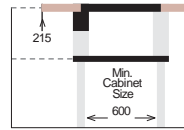

ME 500.500

PRESS SINKS

Bowl Size	450 mm x 400 mm		
Thickness	1 mm		
Sink Depth	215 mm		
Finishing	Polished		

Ideal Accessories

MICRO Series R20

ME 600.500

PRESS SINKS

Bowl Size | 548 mm x 395 mm
 Thickness | 1 mm
 Sink Depth | 215 mm
 Finishing | Polished