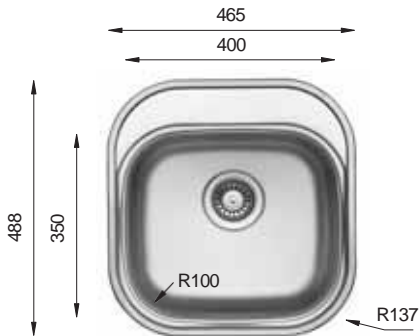

Ideal Accessories

CLASSIC Series

CL 780.480.20

Monoblock

Bowl Size	337 mm x 400 mm	337 mm x 400 mm
Thickness	0.60 mm	0.70 mm
Sink Depth	160 mm	175 mm
Finishing	Satin / Linen	Polished

CL 860.500.20

Bowl Size	360 mm x 420 mm	360 mm x 420 mm
Thickness	0.80 mm	
Sink Depth	180 mm	
Finishing	Polished	

CL 1160.500.20

Monoblock

Bowl Size	337 mm x 400 mm	337 mm x 400 mm
Thickness	0.60 mm	0.70 mm
Sink Depth	160 mm	175 mm
Finishing	Satin / Linen	Polished

Ideal Accessories

GALANT Series

GA 465.488

Bowl Size	400 mm x 350 mm	
Thickness	0.60 mm	0.70 mm
Sink Depth	180 mm	190 mm
Finishing	Satin / Linen	Polished

GA 480.480

Bowl Size	400 mm x 350 mm	
Thickness	0.50 mm	0.60 mm
Sink Depth	155 mm	165 mm
Finishing	Satin / Linen	Satin / Linen

GALANT Series

GA 737.488

Bowl Size	350 mm x 400 mm	
Thickness	0.60 mm	0.70 mm
Sink Depth	180 mm	190 mm
Finishing	Satin / Linen	Polished