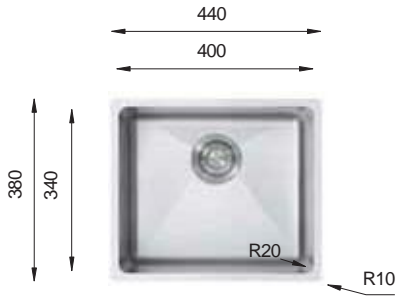

MU 450.50.50

PRESS SINKS

Bowl Size	400 mm x 450 mm
Thickness	400 mm x 450 mm
Sink Depth	1 mm 1.2 mm
Finishing	Polished Polished

Ideal Accessories

MICRO X Series R20

MX 200

PRESS SINKS

Bowl Size	200 mm x 400 mm
Thickness	1 mm
Sink Depth	153 mm
Finishing	Polished

MX 340

PRESS SINKS

Bowl Size	340 mm x 400 mm
Thickness	1 mm
Sink Depth	215 mm
Finishing	Polished

MICRO X Series R20

MX 341

PRESS SINKS

Bowl Size | 400 mm x 340 mm
 Thickness | 1 mm
 Sink Depth | 215 mm
 Finishing | Polished