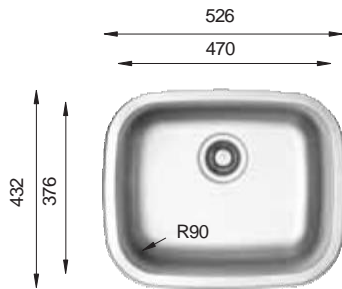

UN 377

Bowl Size	470 mm x 376 mm			
Thickness	0.60 mm	0.70 mm	1 mm	1 mm
Sink Depth	170 mm	185 mm	228 mm	254 mm
Finishing	Satin	Polished	Polished	Polished