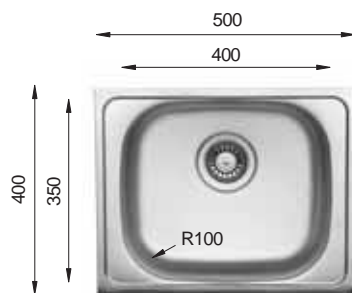

WIDE Series

W 1160.500.18 W

Bowl Size 328 mm x 348 mm
345 mm x 400 mm
Thickness 0.70 mm
Sink Depth 200 mm
Finishing Polished / Linen

W 1000.600.15 W

Bowl Size 170 mm x 329 mm
345 mm x 400 mm
Thickness 0.70 mm
Sink Depth 200 mm
Finishing Polished / Linen

W 1200.600.18 W

Bowl Size 328 mm x 348 mm
345 mm x 400 mm
Thickness 0.70 mm
Sink Depth 200 mm
Finishing Polished / Linen

Ideal Accessories

STANDARD Series

ST 500.400

OutSet Min.CabinetSize

Bowl Size 400 mm x 350 mm
 Thickness 0.50 mm
 Sink Depth 145 mm
 Finishing Satin / Linen