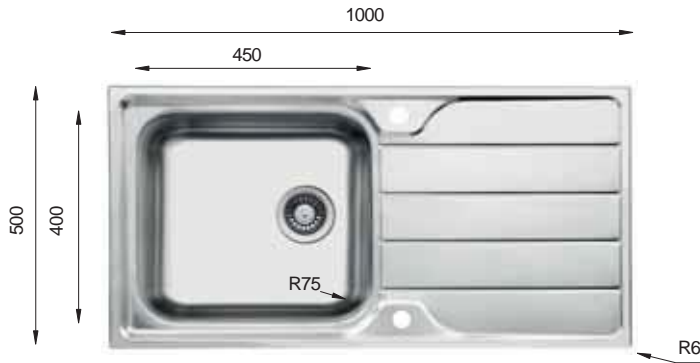

LINES Series

LN 1000.500

(Monoblock)