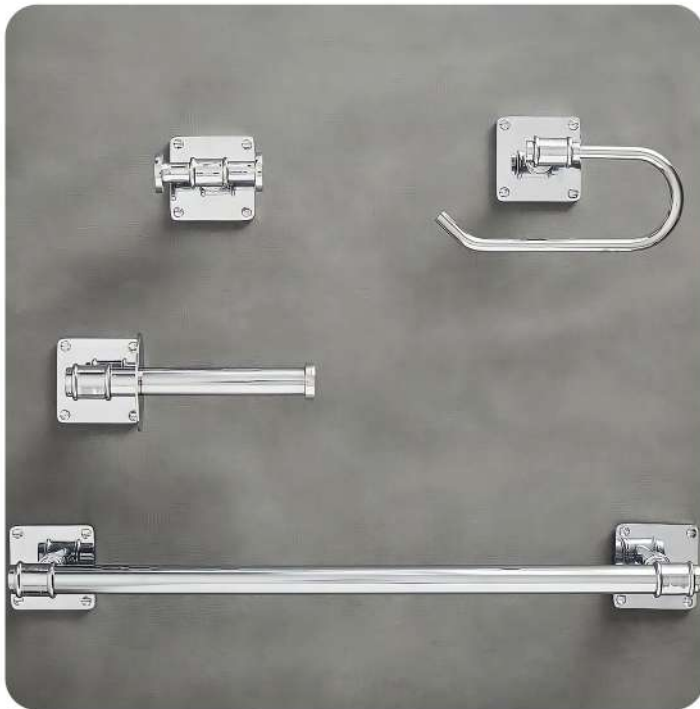

Viona Double Robe Hook.

Material
Zinc/Brass

Finish
Chrome

Mounting Type
Wall Mounted

Product Ref Code : VTGL 126102

Viona Double Robe Hook.

Material
Zinc/Brass

Finish
Chrome