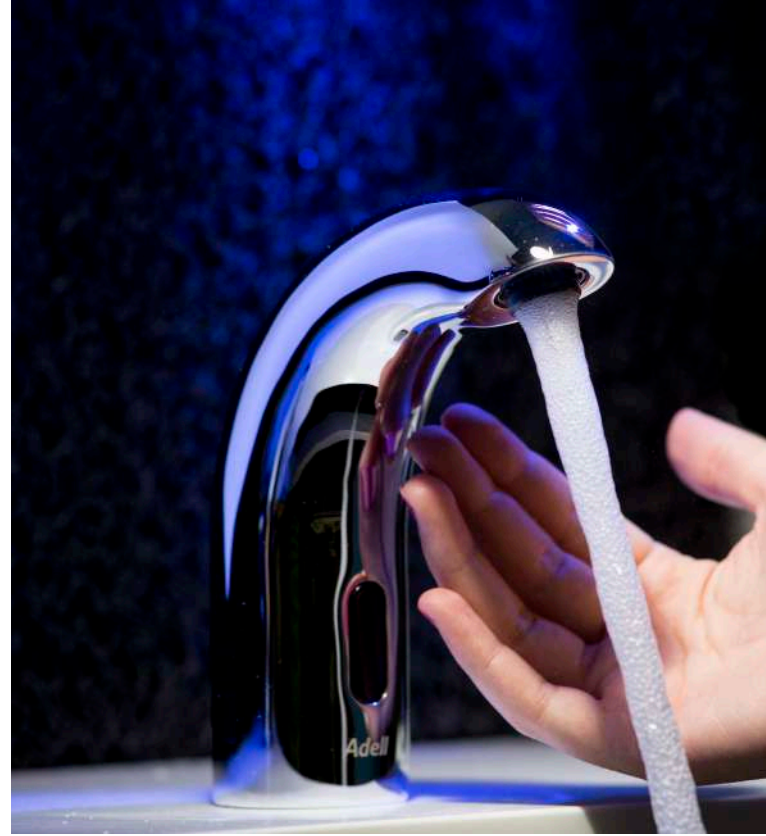

Pro-Solutions For Public Use

Sustainable Solutions For Your Business

We developed a range of products that protect water in public areas such as shopping malls, hotels, sports complexes, hospitals, schools, airports etc. Pro solutions provides uninterrupted operation with efficient customer service.