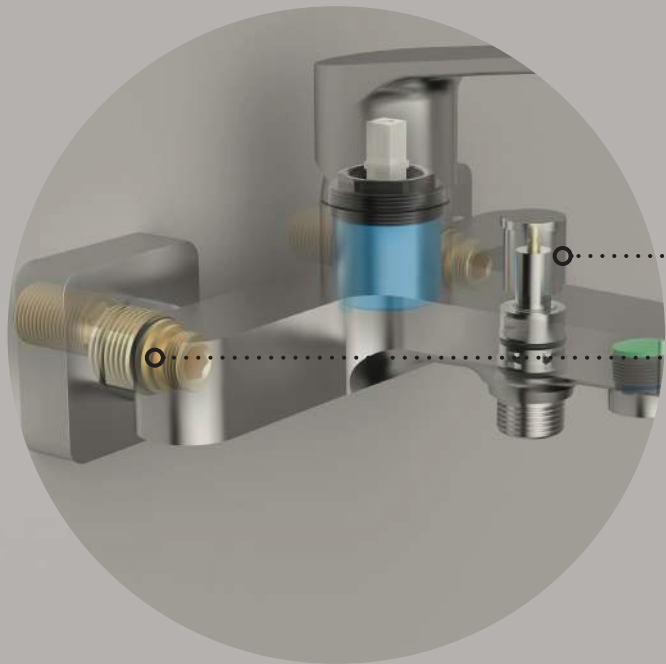

ERGONOMIC Handles

Adell handles are produced of high quality zinc material. It provides ease of use with ergonomic forms that grip the hand.

%100 BRASS Mixer spouts

From quality raw material produced long-lasting chic of the sink. Ergonomic and easy to use In forms and in different sizes for your to use the water comfortably.

PLUMBER FRIENDLY Fixing deck-mounted parts

Adell mixer connections made from stainless and brass raw material. It provides to easy installation, easy replacement and easy maintenance.

Depending on product groups and designs, specifications may vary from spare parts.

EASY-OPERATED Bath mixer diverters

Automatic and compact Neoperl diverters are used. Long life and performance guarantee. When pulled up and locked to the right, it locks, when the battery is switched off, the pressure automatically switches to the crown position. Due to the locking system of the shower control unit in the bath and shower baths, the water flow from the handgrip is not affected by pressure fluctuations.

%100 BRASS MADE-IN-HOUSE Wall connection parts

Wall-connection eccentrics and raccors are produced from the first quality brass raw material. The wall connection elbows are 10-15 mm longer than the market products, so the threads do not need to be extended.