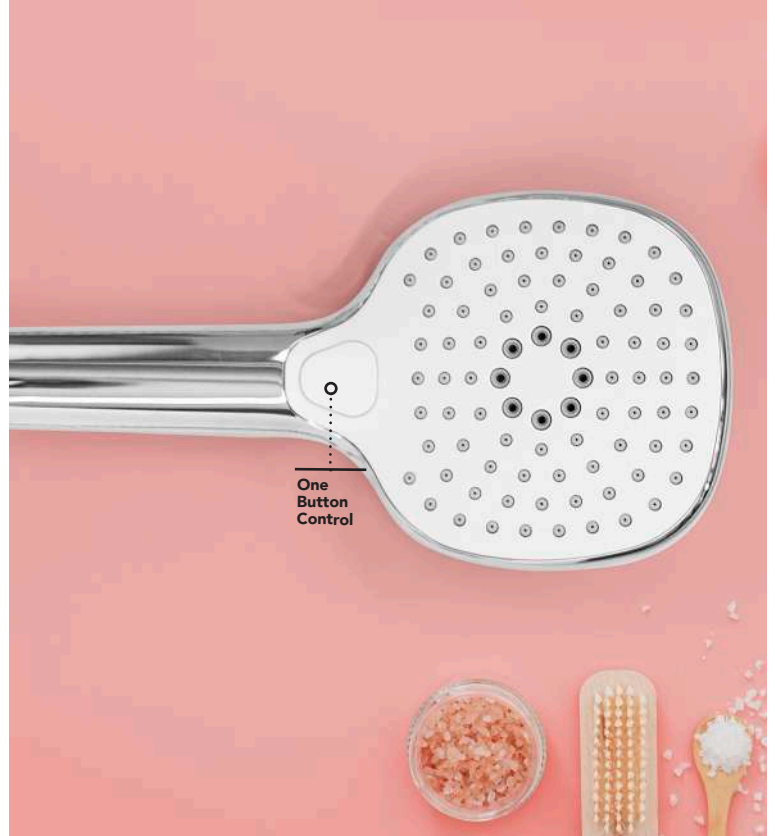

Azur S

The essential elements of a great shower.

VTA 15780191

Mode S
Rain Shower Set
Chrome
- Compatible with all bath and shower mixers.
- Slider length: 1150 mm.
- Silver Shower hose:1500 mm.
- Adjustable shower strap on slider
- Rain shower head 200x200 mm.
- 3 Function hand shower
- Brass Diverter
Box: 6 Pcs