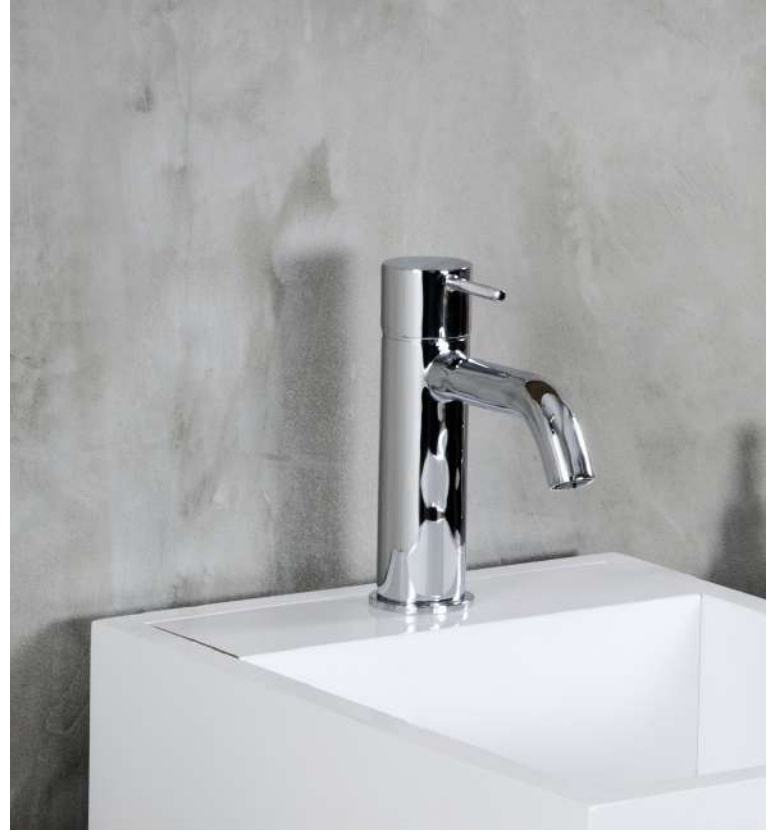

Flexible

Jupiter

Purity in cylindrical form.

Through the controlled use of a single cylindrical shape, Jupiter unites minimalism with comfort.

VTA 15160101 - 3/8"
VTA 15164301 - 1/2"
Regular Basin Mixer
Chrome