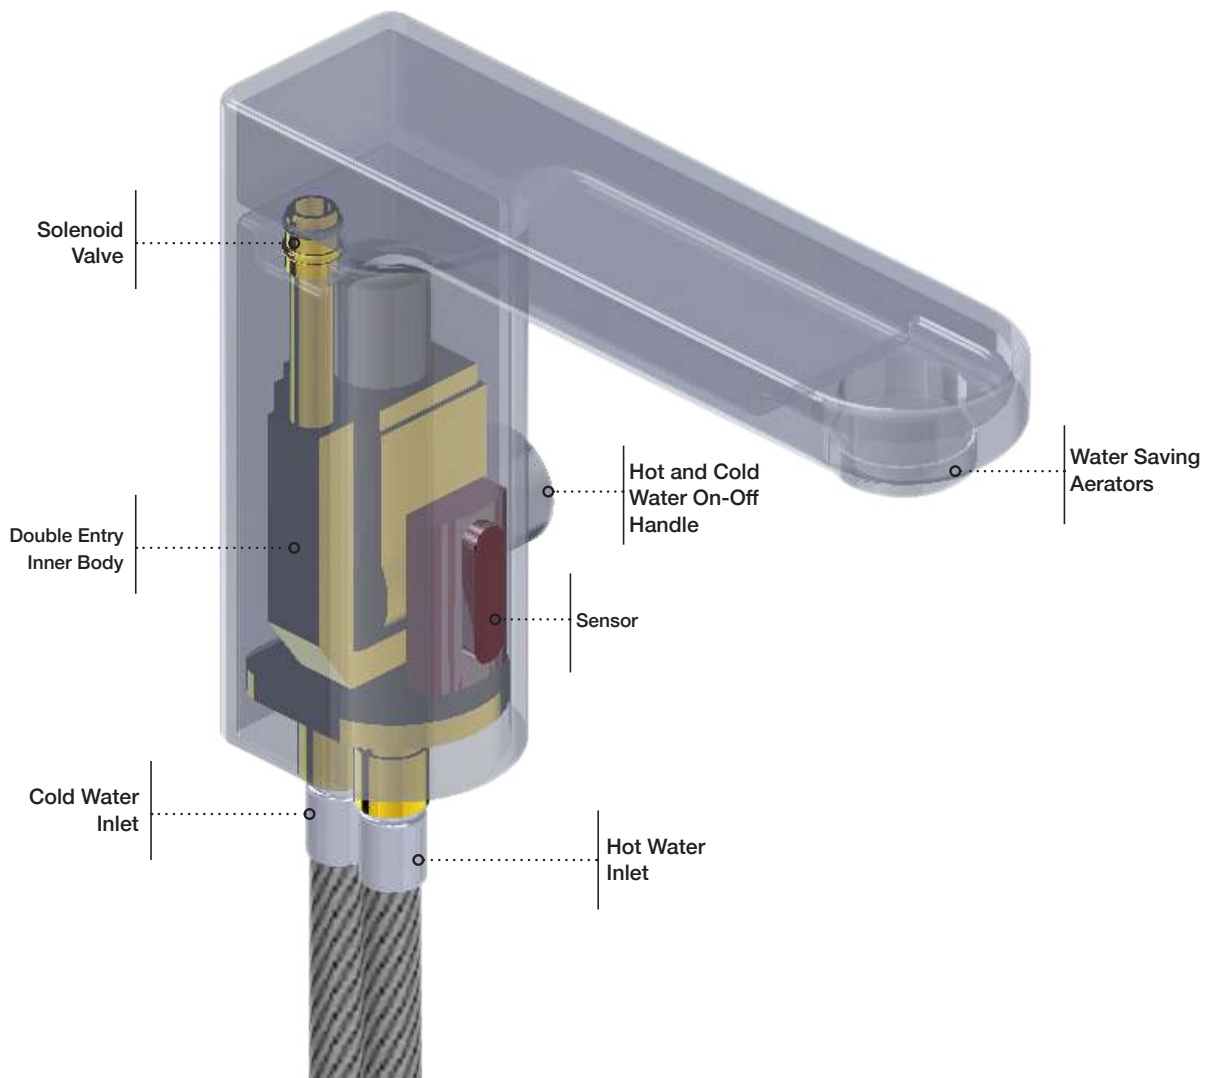

Pro-Solutions For Public Use

NEW

VTA 15452611 - 3/8"

VTA 15454541 - 1/2"

Sensomax Electronic
Double Entry Basin Tap
Cold & Hot Water
Electric and Battery
- Lime Crushing Hidden Cache Aerator