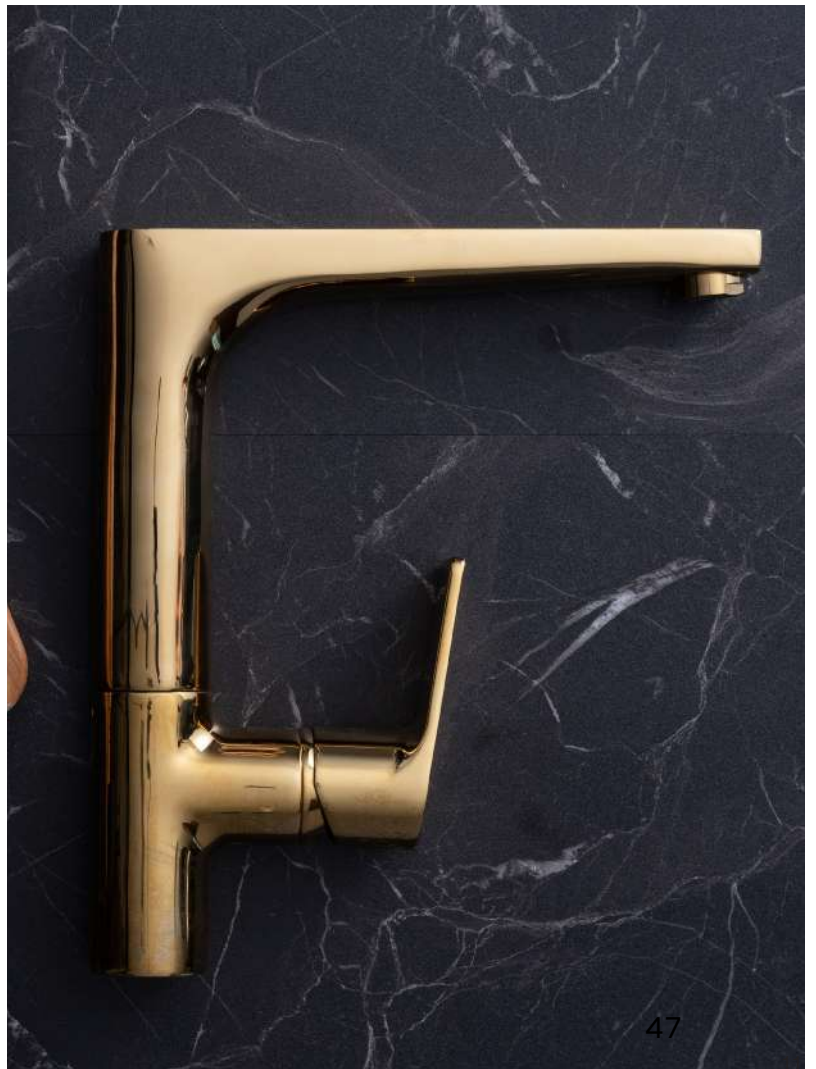

Azur Gold

Regular Basin Mixer
Gold
h:120 mm
Box: 10 Pcs

Medium Basin Mixer
Gold
h:180 mm
Box: 8 Pcs

Tall Basin Mixer
Gold
Monoblock Body
h:280 mm
Box: 8 Pcs

Bath Mixer
Gold
Box: 8 Pcs

Shower Mixer
Gold
Box: 8 Pcs

Kitchen Mixer
Swivel Casted Spout
Gold
Box: 8 Pcs