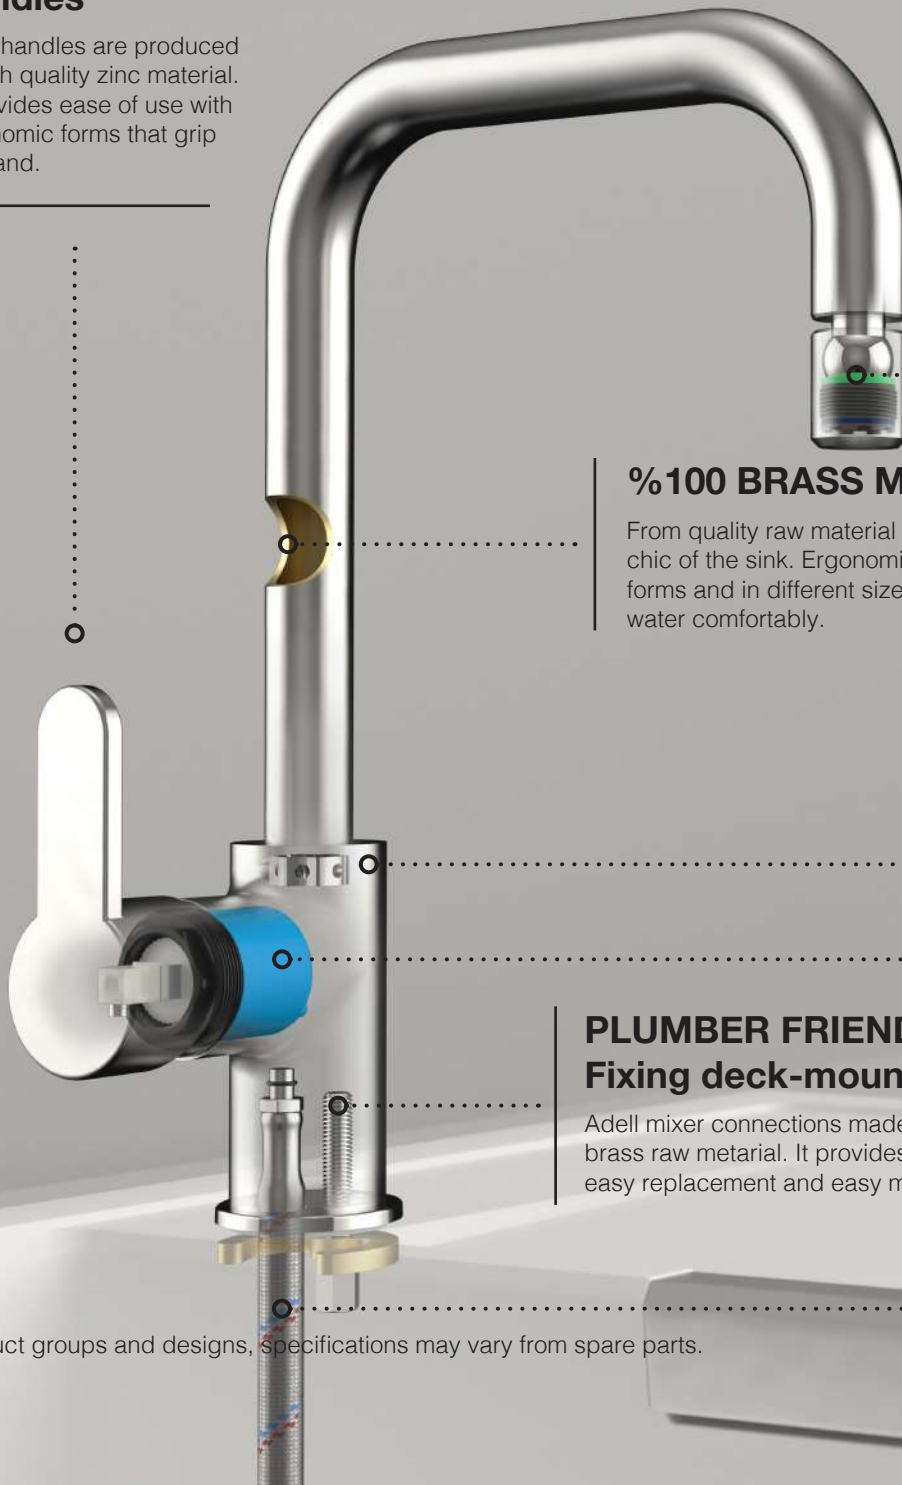

ERGONOMIC Handles

Adell handles are produced of high quality zinc material. It provides ease of use with ergonomic forms that grip the hand.

%100 BRASS Mixer spouts

From quality raw material produced long-lasting chic of the sink. Ergonomic and easy to use In forms and in different sizes for your to use the water comfortably.