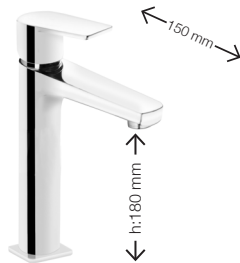

VTA 15680171 - 3/8"
VTA 15684371 - 1/2"

Medium Basin Mixer with waste
Chrome
h:180 mm
Box: 8 Pcs