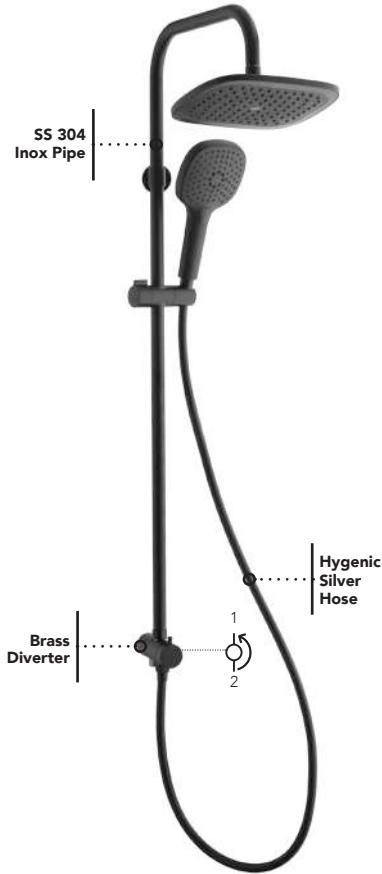

Tall Basin Mixer
Black
Monoblock Body
h:280 mm
Box: 8 Pcs

VTA 156805024

Bath Mixer
Black
Box: 8 Pcs

VTA 156806224

Shower Mixer
Black

VTA 156823324 - 3/8"
VTA 156844324 - 1/2"

Kitchen Mixer
Swivel Casted Spout
Black
Box: 8 Pcs

VTA 157801924

Mode S Black
Rain Shower Set

- Compatible with all bath and shower mixers.
 - Slider length: 1150 mm.
 - Silver Shower hose:1500 mm.
 - Adjustable shower strap on slider
 - Rain shower head ø 200 mm.
 - 3 Function hand shower
 - Brass Diverter
- Box: 6 Pcs