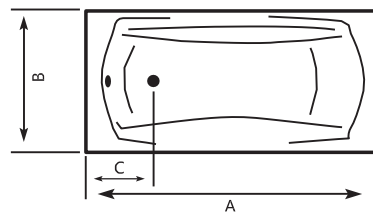

# RELAX

**RELAX Acrylic Bathtub**

Size (cm)	A	B	C	Height
120 x 80cm	120	80	32	34
140 x 80cm	140	80	32	34
160 x 80cm	160	80	32	34
170 x 80cm	170	80	32	34

**SARA**

**SARA Acrylic Bathtub**

Size (cm)	A	B	C	Height
170 x 80cm	170	80	28	41

**LULU**

**LULU Acrylic Bathtub**

Size (cm)	A	B	C	Height
170 x 80cm	170	80	28	42

**NEON**

**NEON Acrylic Bathtub**

Size (cm)	A	B	C	Height
170 x 80cm	170	80	28	41.5

**DIANA**

**DIANA Acrylic Bathtub**