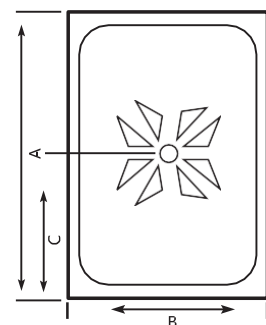

**CLEOPATRA**

**CLEOPATRA** Acrylic Shower tray panel

Size (cm)	A	B	C	Height
120 x 80cm	120	80	17.5	8.5

**ULTRA**

**ULTRA** Acrylic Panel shower tray

Size (cm)	A	B	C	Height
200 x 100cm	200	100	16	6.5
120 x 100cm	120	100	16	6.5
100 x 100cm	100	100	16	6.5

**PEARL**

**PEARL** Acrylic Shower tray

Size (cm)	A	B	C	Height
120 x 90cm	120	90	16	22

## MAS

**MAS Acrylic Shower tray**

Size (cm)	A	B	C	Height
120 x 90cm	120	90	60	9
150 x 90cm	150	90	75	9.5