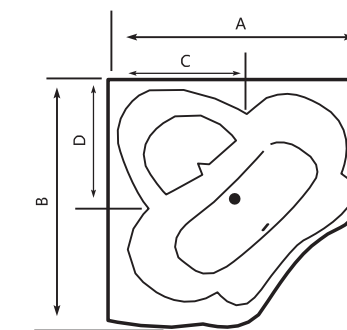

# LEENA

**LEENA** Acrylic Bathtub

Size (cm)	A	B	C	D	Height
130 x 130cm	130	130	27	107	40

# ROYAL

**ROYAL** Acrylic Bathtub

Size (cm)	A	B	C	D	Height
130 x 130cm	130	130	32	93.5	43.5
140 x 140cm	140	140	32	102	45

**SUN** Acrylic Bathtub

Size (cm)	A	B	C	D	Height
140 x 140cm	140	140	34	102	43

**SWASAN** Acrylic Bathtub

Size (cm)	A	B	C	D	Height
144x 144cm	144	144	72.5	74	50

**ROLA**

**SANI**

**ROLA Acrylic Bathtub**

Size (cm)	A	B	C	D	Height
142x 142cm	142	142	29	109	41

**SANI Acrylic Bathtub**

Size (cm)	A	B	C	D	Height
150x 150cm	150	150	88	88	42