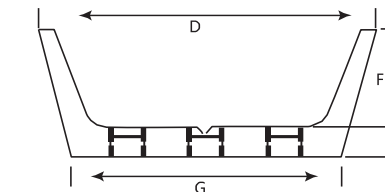

ADINA FREESTAND

Size (cm)	A	B	C	D	E	F	G	Height
175 x 75cm	175	75	36	175	57	38	132	57