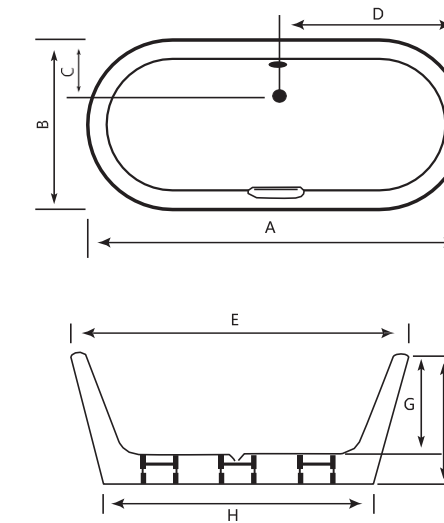

NEXA FREESTAND Acrylic Bathtub

Size (cm)	A	B	C	D	E	F	G	H	Height
175 x 80cm	175	80	24.5	87.5	175	62	43.5	145	62