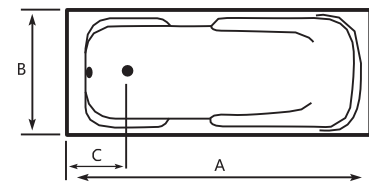

KHALIL

KHALIL Acrylic Bathtub

Size (cm)	A	B	C	Height
160 x 70cm	160	70	24	35
170 x 70cm	170	70	24	35
160 x 75cm	160	75	24	35
170 x 75cm	170	75	24	35
180 x 75cm	180	75	24	35