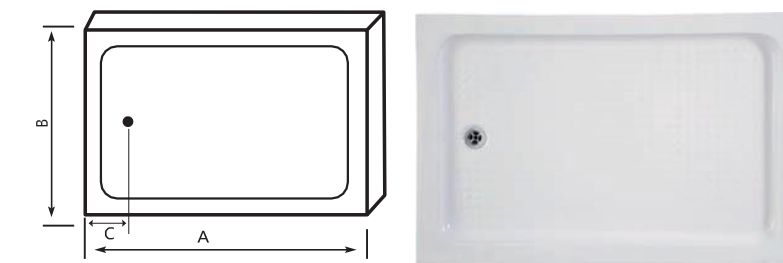

CLEOPATRA

CLEOPATRA Acrylic Shower tray panel

Size (cm)	A	B	C	Height
120 x 80cm	120	80	17.5	8.5