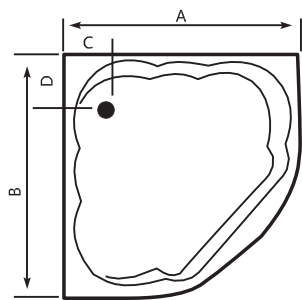

ST-105

ST-105 Acrylic Shower tray

Size (cm)	A	B	C	D	Height
90 x 90cm	90	90	18	18	21