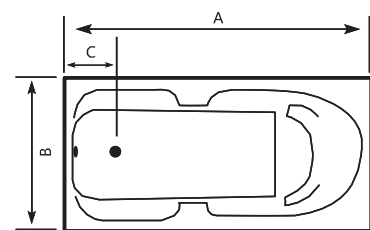

ONDA

ONDA Acrylic Bathtub

Size (cm)	A	B	C	Height
170 x 80cm	170	80	21	40