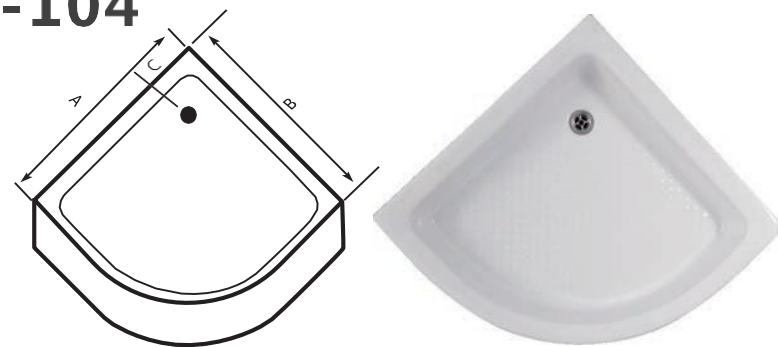

CRP-104

CRP-104 Acrylic Shower tray panel

Size (cm)	A	B	C	Height
70 x 70cm	70	70	20	16
75 x 75cm	75	75	20	16
80 x 80cm	80	80	21	16