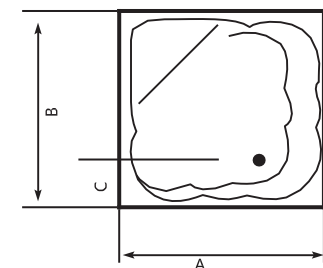

ST-110 Acrylic Shower tray

Size (cm)	A	B	C	Height
90 x 90cm	90	90	17	21