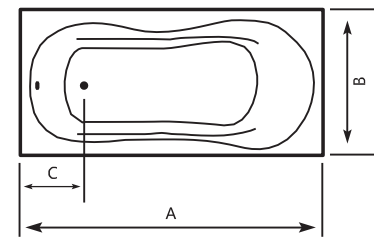

MARINA

MARINA Acrylic Bathtub

Size (cm)	A	B	C	Height
182 x 92cm	182	92	21	46