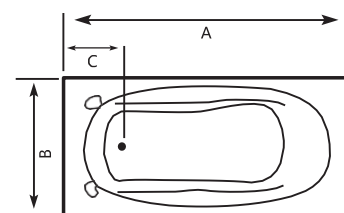

ALCO

ALCO Acrylic Bathtub

Size (cm)	A	B	C	Height
140 x 70cm	140	70	18	37.5
160 x 70cm	160	70	26	41
170 x 80cm	170	80	28	38.5