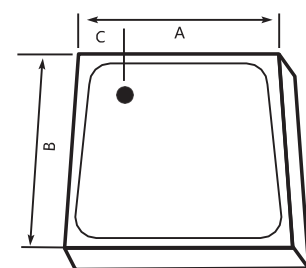

SQP-114

SQP-114 Acrylic Shower tray panel

Size (cm)	A	B	C	Height
70 x 70cm	70	70	16.5	16
80 x 80cm	80	80	20	16