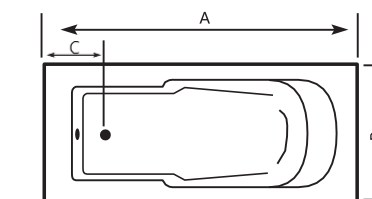

SALMA

SALMA Acrylic Bathtub

Size (cm)	A	B	C	Height
175 x 75cm	175	75	24.5	39