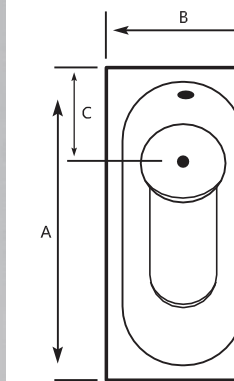

MATRIX

MATRIX Matrix Acrylic Bathtub

Size (cm)	A	B	C	Height
170 x 75cm	170	75	43.5	41.5