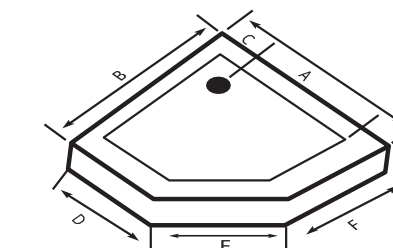

**PEARL**

**PEARL** Acrylic Shower tray

Size (cm)	A	B	C	Height
120 x 90cm	120	90	16	22

## MAS

**MAS Acrylic Shower tray**

Size (cm)	A	B	C	Height
120 x 90cm	120	90	60	9
150 x 90cm	150	90	75	9.5

## PENTAGON

**PENTAGON Acrylic Shower tray panel**

Size (cm)	A	B	C	D	E	F	Height
90 x 90cm	90	90	18.5	45	63	45	10