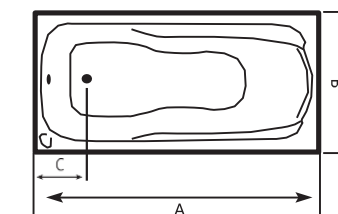

MAHA

MAHA Acrylic Bathtub

Size (cm)	A	B	C	Height
170 x 70cm	170	70	22.5	38