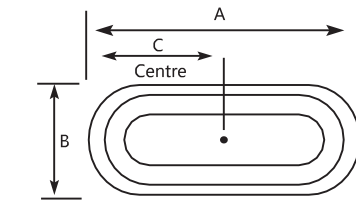

## DANA

**DANA Acrylic Bathtub OVAL**

Size (cm)	A	B	C	Height
160 x 70.5cm	160	70.5	80	40
170 x 70.5cm	170	70.5	85	40