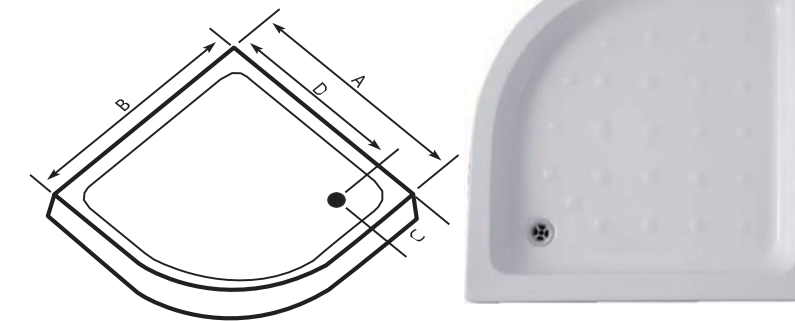

CRP-120

CRP-120 Acrylic Shower tray panel

Size (cm)	A	B	C	D	Height
90 x 90cm	90	90	16	73	14