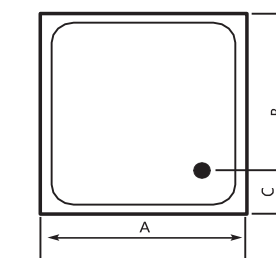

## ST-110

ST-110 Acrylic Shower tray

Size (cm)	A	B	C	Height
90 x 90cm	90	90	17	21

## ST-108

ST-108 Acrylic Shower tray

Size (cm)	A	B	C	Height
75 x 75cm	75	75	14	9.5
90 x 90cm	90	90	18.5	9.5
100 x 100cm	100	100	18.5	8.5