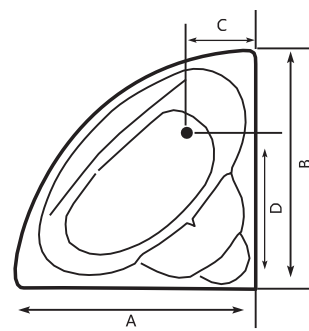

# LEENA

**LEENA** Acrylic Bathtub

Size (cm)	A	B	C	D	Height
130 x 130cm	130	130	27	107	40

# ROYAL

**ROYAL** Acrylic Bathtub

Size (cm)	A	B	C	D	Height
130 x 130cm	130	130	32	93.5	43.5
140 x 140cm	140	140	32	102	45

**SUN** Acrylic Bathtub

Size (cm)	A	B	C	D	Height
140 x 140cm	140	140	34	102	43

**SWASAN** Acrylic Bathtub

Size (cm)	A	B	C	D	Height
144x 144cm	144	144	72.5	74	50

**ROLA**

**SANI**

**ROLA Acrylic Bathtub**

Size (cm)	A	B	C	D	Height
142x 142cm	142	142	29	109	41

**SANI Acrylic Bathtub**

Size (cm)	A	B	C	D	Height
150x 150cm	150	150	88	88	42

# LAMIA

LAMIA Acrylic Bathtub

Size (cm)	A	B	C	D	Height
152x152cm	152	152	87	100	40.5