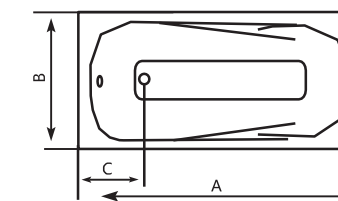

LARA

LARA Acrylic Bathtub

Size (cm)	A	B	C	Height
180 x 80cm	180	80	29	41