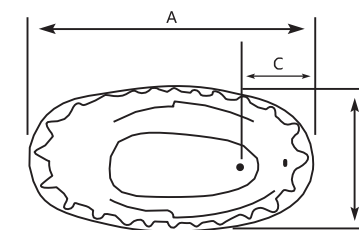

# LARA

**LARA Acrylic Bathtub**

Size (cm)	A	B	C	Height
180 x 80cm	180	80	29	41

**MONICA Acrylic Bathtub**

Size (cm)	A	B	C	Height
180 x 99cm	180	99	24	45.5
189 x 104cm	189	104	28	45.5

**SHELL Acrylic Bathtub**

Size (cm)	A	B	C	Height
170 x 90cm	170	90	36	43

**AVEO**

**AVEO** Acrylic Bathtub

Size (cm)	A	B	C	Height
190 x 90cm	190	90	95	43

**JULIET** Acrylic Bathtub

Size (cm)	A	B	C	Height
185 x 100cm	185	100	34.5	41.5