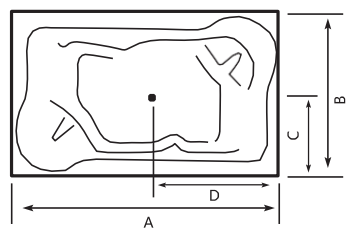

AVEO FREESTAND

LORD

LORD Acrylic Bathtub

Size (cm)	A	B	C	D	Height
200 x 120cm	200	120	59	99	43