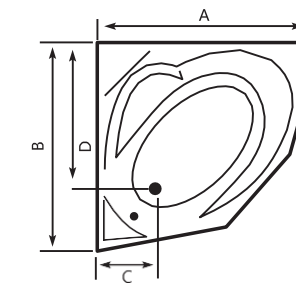

LEENA

LEENA Acrylic Bathtub

Size (cm)	A	B	C	D	Height
130 x 130cm	130	130	27	107	40

ROYAL

ROYAL Acrylic Bathtub

Size (cm)	A	B	C	D	Height
130 x 130cm	130	130	32	93.5	43.5
140 x 140cm	140	140	32	102	45