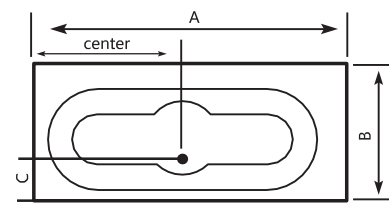

Size (cm)	A	B	C	Height
160 x 70cm	160	70	24	39.5
180 x 80cm	180	80	24	39.5

# LARA

**LARA Acrylic Bathtub**

Size (cm)	A	B	C	Height
180 x 80cm	180	80	29	41

**MONICA Acrylic Bathtub**

Size (cm)	A	B	C	Height
180 x 99cm	180	99	24	45.5
189 x 104cm	189	104	28	45.5

**SHELL Acrylic Bathtub**

Size (cm)	A	B	C	Height
170 x 90cm	170	90	36	43

**AVEO**

**AVEO** Acrylic Bathtub

Size (cm)	A	B	C	Height
190 x 90cm	190	90	95	43

**JULIET** Acrylic Bathtub

Size (cm)	A	B	C	Height
185 x 100cm	185	100	34.5	41.5