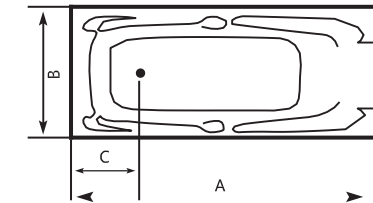

# RELAX

**RELAX Acrylic Bathtub**

Size (cm)	A	B	C	Height
120 x 80cm	120	80	32	34
140 x 80cm	140	80	32	34
160 x 80cm	160	80	32	34
170 x 80cm	170	80	32	34

**SARA**

**SARA Acrylic Bathtub**

Size (cm)	A	B	C	Height
170 x 80cm	170	80	28	41

**LULU**

**LULU Acrylic Bathtub**

Size (cm)	A	B	C	Height
170 x 80cm	170	80	28	42

**NEON**

**NEON Acrylic Bathtub**

Size (cm)	A	B	C	Height
170 x 80cm	170	80	28	41.5

**DIANA**

**DIANA Acrylic Bathtub**