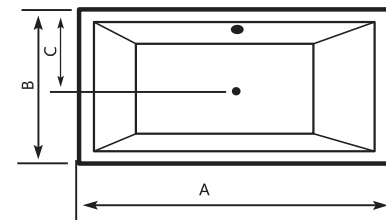

CROWN

CROWN Acrylic Bathtub

Size (cm)	A	B	C	Height
200 x 100cm	200	100	50	44.5