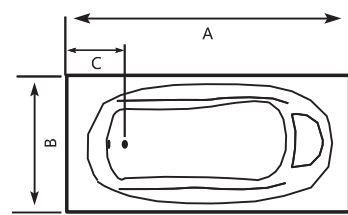

# BABY BATH

**BABY BATH** Acrylic Bathtub

Size (cm)	A	B	C	Height
120 x 70cm	120	70	28	37

**AREEJ**

**AREEJ Acrylic Bathtub**

Size (cm)	A	B	C	Height
150 x 70cm	150	70	29	36
170 x 70cm	170	70	29	38

**NOVA Acrylic Bathtub**

Size (cm)	A	B	C	Height
169 x 75cm	169	75	29	39
150 x 80cm	150	80	28	39

**NOVA**