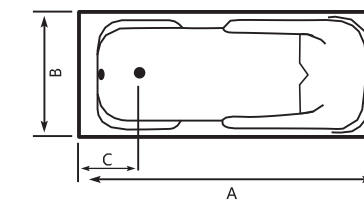

OSMA

OSMA Acrylic Bathtub

Size (cm)	A	B	C	Height
178 x 82cm	178	82	34	41