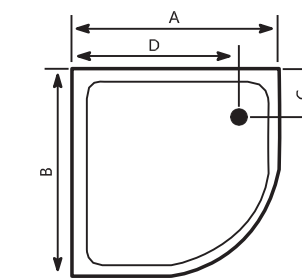

ST-125 Acrylic Shower tray

Size (cm)	A	B	C	D	Height
90 x 90cm	90	90	17	73	12