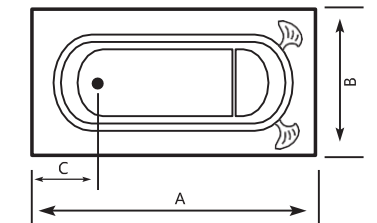

BABY BATH

BABY BATH Acrylic Bathtub

Size (cm)	A	B	C	Height
120 x 70cm	120	70	28	37