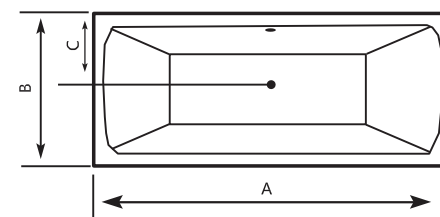

ADINA

ADINA Acrylic Bathtub

Size (cm)	A	B	C	Height
175 x 75cm	175	75	36	39.5