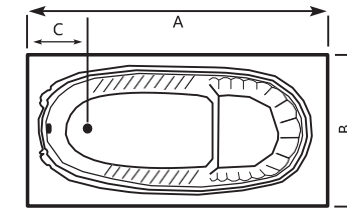

Size (cm)	A	B	C	Height
170 x 90cm	170	90	36	43

**AVEO**

**AVEO** Acrylic Bathtub

Size (cm)	A	B	C	Height
190 x 90cm	190	90	95	43

**JULIET** Acrylic Bathtub

Size (cm)	A	B	C	Height
185 x 100cm	185	100	34.5	41.5

# MARINA

**MARINA** Acrylic Bathtub

Size (cm)	A	B	C	Height
182 x 92cm	182	92	21	46

# BABY BATH

**BABY BATH** Acrylic Bathtub

Size (cm)	A	B	C	Height
120 x 70cm	120	70	28	37

**AREEJ**

**AREEJ Acrylic Bathtub**

Size (cm)	A	B	C	Height
150 x 70cm	150	70	29	36
170 x 70cm	170	70	29	38

**NOVA Acrylic Bathtub**

Size (cm)	A	B	C	Height
169 x 75cm	169	75	29	39
150 x 80cm	150	80	28	39

**NOVA**