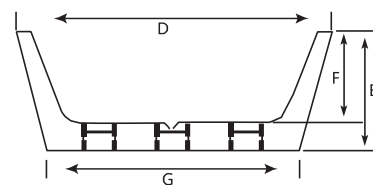

NEON FREESTAND Acrylic Bathtub

Size (cm)	A	B	C	D	E	F	G	Height
170 x 80cm	170	80	28	170	57	41.5	131	57