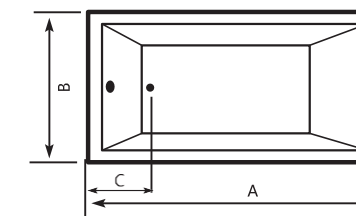

JEWEL

JEWEL Acrylic Bathtub

Size (cm)	A	B	C	Height
200 x 100cm	200	100	30.5	44.5
190 x 100cm	190	100	30.5	44.5
170 x 100cm	170	100	30.5	44.5
190x90cm	190	90	30.5	44.5