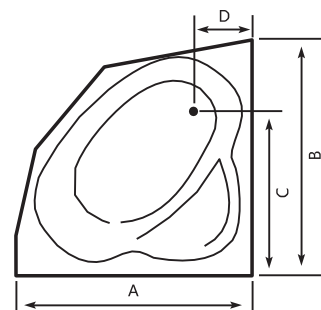

# LEENA

**LEENA** Acrylic Bathtub

Size (cm)	A	B	C	D	Height
130 x 130cm	130	130	27	107	40

# ROYAL

**ROYAL** Acrylic Bathtub

Size (cm)	A	B	C	D	Height
130 x 130cm	130	130	32	93.5	43.5
140 x 140cm	140	140	32	102	45

**SUN** Acrylic Bathtub

Size (cm)	A	B	C	D	Height
140 x 140cm	140	140	34	102	43

**SWASAN** Acrylic Bathtub

Size (cm)	A	B	C	D	Height
144x 144cm	144	144	72.5	74	50

**ROLA**

**SANI**

**ROLA Acrylic Bathtub**

Size (cm)	A	B	C	D	Height
142x 142cm	142	142	29	109	41

**SANI Acrylic Bathtub**

Size (cm)	A	B	C	D	Height
150x 150cm	150	150	88	88	42