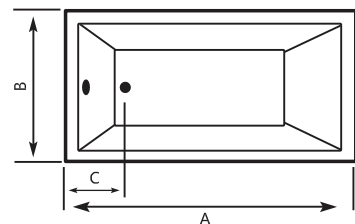

AQUA

AQUA Acrylic Bathtub

Size (cm)	A	B	C	Height
160 x 75cm	160	75	25	42
170 x 75cm	170	75	25.5	42.5