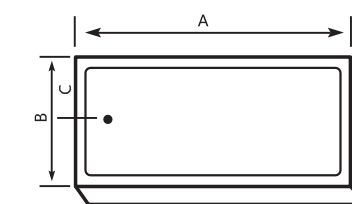

MONALISA Acrylic Shower tray panel

Size (cm)	A	B	C	Height
150 x 70cm	150	70	17	10.5
150 x 60cm	150	60	18	10.5