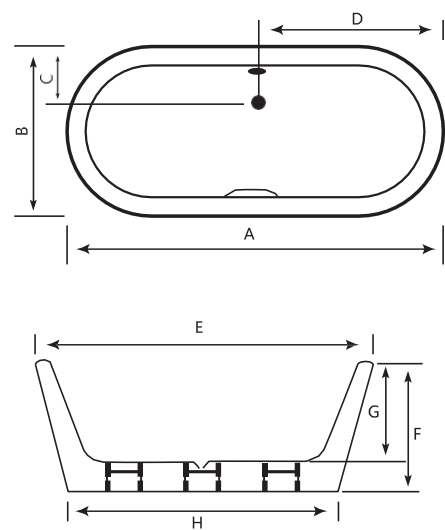

# ROMEO

**ROMEO** Acrylic Bathtub

Size (cm)	A	B	C	Height
200 x 120cm	200	120	40.5	48

**AVEO FREESTAND**

**AVEO FREESTAND** Acrylic Bathtub

Size (cm)	A	B	C	D	E	F	G	H	Height
190 x 90cm	190	90	43.5	95	190	61	43.5	160	61