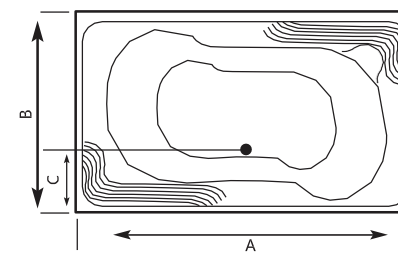

# LORD

**LORD** Acrylic Bathtub

Size (cm)	A	B	C	D	Height
200 x 120cm	200	120	59	99	43

# ROMEO

**ROMEO** Acrylic Bathtub

Size (cm)	A	B	C	Height
200 x 120cm	200	120	40.5	48

**AVEO FREESTAND**

**AVEO FREESTAND** Acrylic Bathtub

Size (cm)	A	B	C	D	E	F	G	H	Height
190 x 90cm	190	90	43.5	95	190	61	43.5	160	61