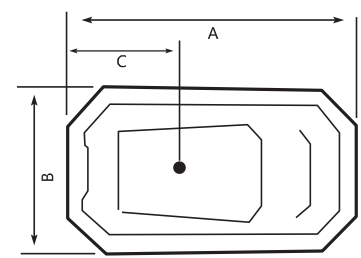

KING Acrylic Bathtub

Size (cm)	A	B	C	Height
180 x 100cm	180	100	88.5	41