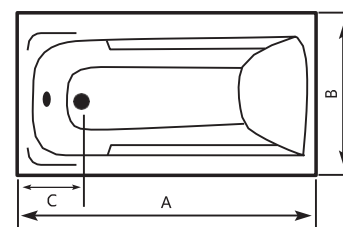

DELMA

DELMA Acrylic Bathtub

Size (cm)	A	B	C	Height
160 x 75cm	160	75	27	41
169 x 75cm	169	75	27	41