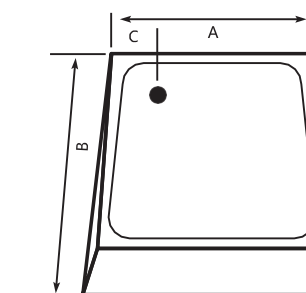

SQP-112

SQP-112 Acrylic Shower tray panel

Size (cm)	A	B	C	Height
75 x 75cm	75	75	15.5	17
90 x 90cm	90	90	20	17.5