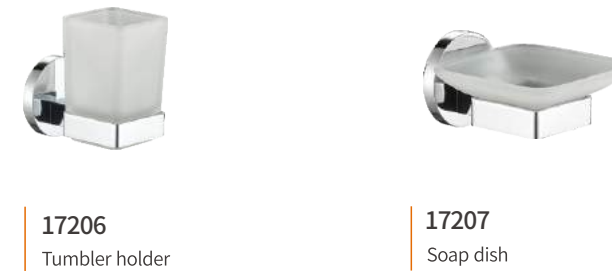

17101
Single towel bar

17110
Towel ring

17109
Paper holder

17105
Robe hook

17106
Tumbler holder

17107
Soap dish

17103
Glass shelf

17101B
Single towel bar

17110B
Towel ring

17109B
Paper holder

17105B
Robe hook

17200 series Material:zine

17201
Single towel bar

17210
Towel ring

17209
Paper holder

17205
Robe hook