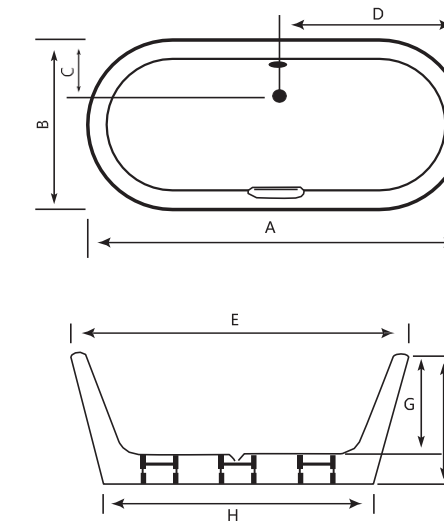

Size (cm)	A	B	C	Height
200 x 100cm	200	100	30.5	44.5
190 x 100cm	190	100	30.5	44.5
170 x 100cm	170	100	30.5	44.5
190x90cm	190	90	30.5	44.5

CROWN

CROWN Acrylic Bathtub

Size (cm)	A	B	C	Height
200 x 100cm	200	100	50	44.5

ALANA

ALANA Acrylic Bathtub

Size (cm)	A	B	C	Height
200 x 100cm	200	100	53	49
200 x 120cm	200	120	53	49

LORD

LORD Acrylic Bathtub

Size (cm)	A	B	C	D	Height
200 x 120cm	200	120	59	99	43

ROMEO

ROMEO Acrylic Bathtub

Size (cm)	A	B	C	Height
200 x 120cm	200	120	40.5	48

AVEO FREESTAND

AVEO FREESTAND Acrylic Bathtub

Size (cm)	A	B	C	D	E	F	G	H	Height
190 x 90cm	190	90	43.5	95	190	61	43.5	160	61

NEXA FREESTAND

NEXA FREESTAND Acrylic Bathtub