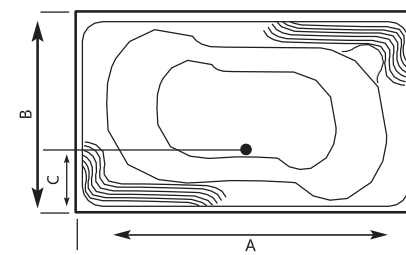

Size (cm)	A	B	C	Height
200 x 100cm	200	100	30.5	44.5
190 x 100cm	190	100	30.5	44.5
170 x 100cm	170	100	30.5	44.5
190x90cm	190	90	30.5	44.5

CROWN

CROWN Acrylic Bathtub

Size (cm)	A	B	C	Height
200 x 100cm	200	100	50	44.5

ALANA

ALANA Acrylic Bathtub

Size (cm)	A	B	C	Height
200 x 100cm	200	100	53	49
200 x 120cm	200	120	53	49

LORD

LORD Acrylic Bathtub

Size (cm)	A	B	C	D	Height
200 x 120cm	200	120	59	99	43

ROMEO

ROMEO Acrylic Bathtub

Size (cm)	A	B	C	Height
200 x 120cm	200	120	40.5	48

AVEO FREESTAND

AVEO FREESTAND Acrylic Bathtub

Size (cm)	A	B	C	D	E	F	G	H	Height
190 x 90cm	190	90	43.5	95	190	61	43.5	160	61

NEXA FREESTAND

NEXA FREESTAND Acrylic Bathtub