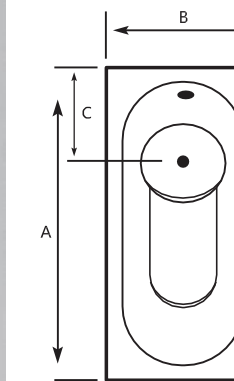

QUEEN

QUEEN Acrylic Bathtub

Size (cm)	A	B	C	Height
170 x 70cm	170	70	37.5	41.5

RUFINA

RUFINA Acrylic Bathtub

Size (cm)	A	B	C	Height
160 x 70cm	160	70	25	40
165 x 70cm	165	70	25	40
170 x 70cm	170	70	27	40
170 x 80cm	170	80	25	42
170 x 75cm	170	75	27	40
175 x 75cm	175	75	25	40
180 x 80cm	180	80	25	42

DELMA

DELMA Acrylic Bathtub

Size (cm)	A	B	C	Height
160 x 75cm	160	75	27	41
169 x 75cm	169	75	27	41

RONA Acrylic Bathtub

Size (cm)	A	B	C	Height
165 x 75cm	165	75	27	40
170 x 75cm	170	75	27	40
170 x 80cm	170	80	26	40

AQUA

AQUA Acrylic Bathtub

Size (cm)	A	B	C	Height
160 x 75cm	160	75	25	42
170 x 75cm	170	75	25.5	42.5

MATRIX

MATRIX Matrix Acrylic Bathtub

Size (cm)	A	B	C	Height
170 x 75cm	170	75	43.5	41.5

ADINA

ADINA Acrylic Bathtub