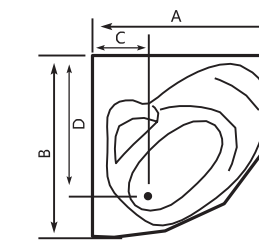

SUN Acrylic Bathtub

Size (cm)	A	B	C	D	Height
140 x 140cm	140	140	34	102	43

SWASAN Acrylic Bathtub

Size (cm)	A	B	C	D	Height
144x 144cm	144	144	72.5	74	50

ROLA

SANI

ROLA Acrylic Bathtub

Size (cm)	A	B	C	D	Height
142x 142cm	142	142	29	109	41

SANI Acrylic Bathtub

Size (cm)	A	B	C	D	Height
150x 150cm	150	150	88	88	42

LAMIA

LAMIA Acrylic Bathtub

Size (cm)	A	B	C	D	Height
152x152cm	152	152	87	100	40.5

DALIA

DALIA Acrylic Bathtub

Size (cm)	A	B	C	D	Height
160 x 160cm	160	160	37	120	45
165 x 165cm	165	165	39.5	124	45

ST-105

ST-105 Acrylic Shower tray

Size (cm)	A	B	C	D	Height
90 x 90cm	90	90	18	18	21

ST-125

ST-125 Acrylic Shower tray

Size (cm)	A	B	C	D	Height
90 x 90cm	90	90	17	73	12

ST-110

ST-110 Acrylic Shower tray