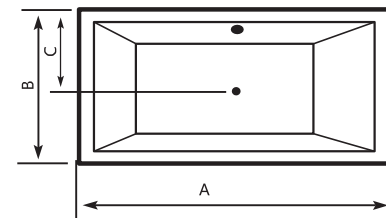

JULIET Acrylic Bathtub

Size (cm)	A	B	C	Height
185 x 100cm	185	100	34.5	41.5

MARINA

MARINA Acrylic Bathtub

Size (cm)	A	B	C	Height
182 x 92cm	182	92	21	46

BABY BATH

BABY BATH Acrylic Bathtub

Size (cm)	A	B	C	Height
120 x 70cm	120	70	28	37

AREEJ

AREEJ Acrylic Bathtub

Size (cm)	A	B	C	Height
150 x 70cm	150	70	29	36
170 x 70cm	170	70	29	38

NOVA Acrylic Bathtub

Size (cm)	A	B	C	Height
169 x 75cm	169	75	29	39
150 x 80cm	150	80	28	39

NOVA

ONDA

ONDA Acrylic Bathtub

Size (cm)	A	B	C	Height
170 x 80cm	170	80	21	40

OSMA

OSMA Acrylic Bathtub

Size (cm)	A	B	C	Height
178 x 82cm	178	82	34	41

KING Acrylic Bathtub

Size (cm)	A	B	C	Height
180 x 100cm	180	100	88.5	41

JEWEL

JEWEL Acrylic Bathtub

Size (cm)	A	B	C	Height
200 x 100cm	200	100	30.5	44.5
190 x 100cm	190	100	30.5	44.5
170 x 100cm	170	100	30.5	44.5
190x90cm	190	90	30.5	44.5

CROWN

CROWN Acrylic Bathtub

Size (cm)	A	B	C	Height
200 x 100cm	200	100	50	44.5