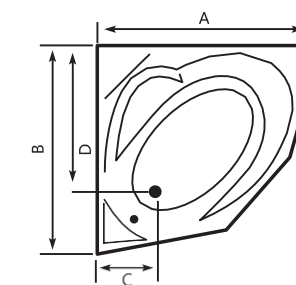

sahla right

sahla left

LEENA

LEENA Acrylic Bathtub

Size (cm)	A	B	C	D	Height
130 x 130cm	130	130	27	107	40

ROYAL

ROYAL Acrylic Bathtub

Size (cm)	A	B	C	D	Height
130 x 130cm	130	130	32	93.5	43.5
140 x 140cm	140	140	32	102	45