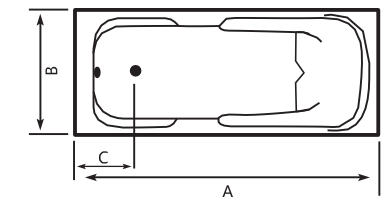

MONICA Acrylic Bathtub

Size (cm)	A	B	C	Height
180 x 99cm	180	99	24	45.5
189 x 104cm	189	104	28	45.5

SHELL Acrylic Bathtub

Size (cm)	A	B	C	Height
170 x 90cm	170	90	36	43

AVEO

AVEO Acrylic Bathtub

Size (cm)	A	B	C	Height
190 x 90cm	190	90	95	43

JULIET Acrylic Bathtub

Size (cm)	A	B	C	Height
185 x 100cm	185	100	34.5	41.5

MARINA

MARINA Acrylic Bathtub

Size (cm)	A	B	C	Height
182 x 92cm	182	92	21	46

BABY BATH

BABY BATH Acrylic Bathtub

Size (cm)	A	B	C	Height
120 x 70cm	120	70	28	37

AREEJ

AREEJ Acrylic Bathtub

Size (cm)	A	B	C	Height
150 x 70cm	150	70	29	36
170 x 70cm	170	70	29	38

NOVA Acrylic Bathtub

Size (cm)	A	B	C	Height
169 x 75cm	169	75	29	39
150 x 80cm	150	80	28	39

NOVA

ONDA

ONDA Acrylic Bathtub

Size (cm)	A	B	C	Height
170 x 80cm	170	80	21	40

OSMA

OSMA Acrylic Bathtub

Size (cm)	A	B	C	Height
178 x 82cm	178	82	34	41

KING Acrylic Bathtub

Size (cm)	A	B	C	Height
180 x 100cm	180	100	88.5	41

JEWEL

JEWEL Acrylic Bathtub