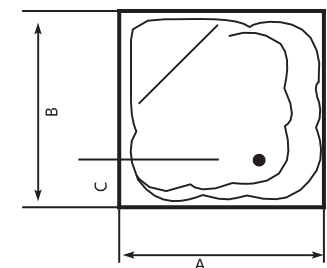

SANI Acrylic Bathtub

Size (cm)	A	B	C	D	Height
150x 150cm	150	150	88	88	42

LAMIA

LAMIA Acrylic Bathtub

Size (cm)	A	B	C	D	Height
152x152cm	152	152	87	100	40.5

DALIA

DALIA Acrylic Bathtub

Size (cm)	A	B	C	D	Height
160 x 160cm	160	160	37	120	45
165 x 165cm	165	165	39.5	124	45

ST-105

ST-105 Acrylic Shower tray

Size (cm)	A	B	C	D	Height
90 x 90cm	90	90	18	18	21

ST-125

ST-125 Acrylic Shower tray

Size (cm)	A	B	C	D	Height
90 x 90cm	90	90	17	73	12

ST-110

ST-110 Acrylic Shower tray

Size (cm)	A	B	C	Height
90 x 90cm	90	90	17	21

ST-108

ST-108 Acrylic Shower tray

Size (cm)	A	B	C	Height
75 x 75cm	75	75	14	9.5
90 x 90cm	90	90	18.5	9.5
100 x 100cm	100	100	18.5	8.5

CRP-104

CRP-104 Acrylic Shower tray panel