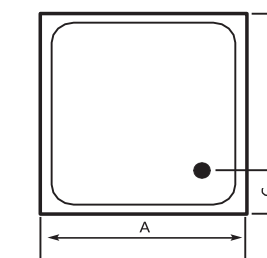

SANI Acrylic Bathtub

Size (cm)	A	B	C	D	Height
150x 150cm	150	150	88	88	42

LAMIA

LAMIA Acrylic Bathtub

Size (cm)	A	B	C	D	Height
152x152cm	152	152	87	100	40.5

DALIA

DALIA Acrylic Bathtub

Size (cm)	A	B	C	D	Height
160 x 160cm	160	160	37	120	45
165 x 165cm	165	165	39.5	124	45

ST-105

ST-105 Acrylic Shower tray

Size (cm)	A	B	C	D	Height
90 x 90cm	90	90	18	18	21

ST-125

ST-125 Acrylic Shower tray

Size (cm)	A	B	C	D	Height
90 x 90cm	90	90	17	73	12

ST-110

ST-110 Acrylic Shower tray

Size (cm)	A	B	C	Height
90 x 90cm	90	90	17	21

ST-108

ST-108 Acrylic Shower tray

Size (cm)	A	B	C	Height
75 x 75cm	75	75	14	9.5
90 x 90cm	90	90	18.5	9.5
100 x 100cm	100	100	18.5	8.5

CRP-104

CRP-104 Acrylic Shower tray panel