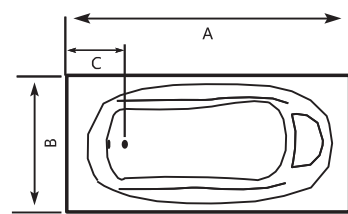

MONICA Acrylic Bathtub

Size (cm)	A	B	C	Height
180 x 99cm	180	99	24	45.5
189 x 104cm	189	104	28	45.5

SHELL Acrylic Bathtub

Size (cm)	A	B	C	Height
170 x 90cm	170	90	36	43

AVEO

AVEO Acrylic Bathtub

Size (cm)	A	B	C	Height
190 x 90cm	190	90	95	43

JULIET Acrylic Bathtub

Size (cm)	A	B	C	Height
185 x 100cm	185	100	34.5	41.5

MARINA

MARINA Acrylic Bathtub

Size (cm)	A	B	C	Height
182 x 92cm	182	92	21	46

BABY BATH

BABY BATH Acrylic Bathtub

Size (cm)	A	B	C	Height
120 x 70cm	120	70	28	37

AREEJ

AREEJ Acrylic Bathtub

Size (cm)	A	B	C	Height
150 x 70cm	150	70	29	36
170 x 70cm	170	70	29	38

NOVA Acrylic Bathtub

Size (cm)	A	B	C	Height
169 x 75cm	169	75	29	39
150 x 80cm	150	80	28	39

NOVA

ONDA

ONDA Acrylic Bathtub