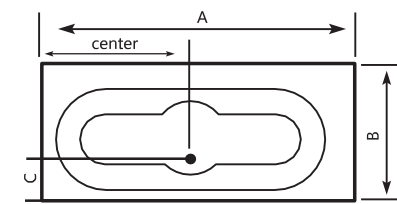

LULU

LULU Acrylic Bathtub

Size (cm)	A	B	C	Height
170 x 80cm	170	80	28	42

NEON

NEON Acrylic Bathtub

Size (cm)	A	B	C	Height
170 x 80cm	170	80	28	41.5

DIANA

DIANA Acrylic Bathtub

Size (cm)	A	B	C	Height
160 x 70cm	160	70	24	39.5
180 x 80cm	180	80	24	39.5

FAZA

FAZA Acrylic Bathtub

Size (cm)	A	B	C	Height
179 x 80cm	179	80	27	37
178 x 90cm	178	90	27	37

LARA

LARA Acrylic Bathtub

Size (cm)	A	B	C	Height
180 x 80cm	180	80	29	41

MONICA Acrylic Bathtub

Size (cm)	A	B	C	Height
180 x 99cm	180	99	24	45.5
189 x 104cm	189	104	28	45.5

SHELL Acrylic Bathtub

Size (cm)	A	B	C	Height
170 x 90cm	170	90	36	43

AVEO

AVEO Acrylic Bathtub

Size (cm)	A	B	C	Height
190 x 90cm	190	90	95	43

JULIET Acrylic Bathtub

Size (cm)	A	B	C	Height
185 x 100cm	185	100	34.5	41.5

MARINA

MARINA Acrylic Bathtub

Size (cm)	A	B	C	Height
182 x 92cm	182	92	21	46

BABY BATH

BABY BATH Acrylic Bathtub

Size (cm)	A	B	C	Height
120 x 70cm	120	70	28	37