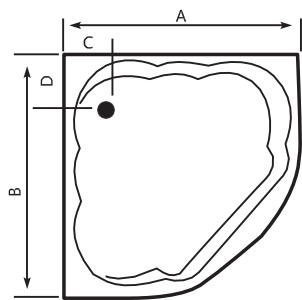

SUN Acrylic Bathtub

Size (cm)	A	B	C	D	Height
140 x 140cm	140	140	34	102	43

SWASAN Acrylic Bathtub

Size (cm)	A	B	C	D	Height
144x 144cm	144	144	72.5	74	50

ROLA

SANI

ROLA Acrylic Bathtub

Size (cm)	A	B	C	D	Height
142x 142cm	142	142	29	109	41

SANI Acrylic Bathtub

Size (cm)	A	B	C	D	Height
150x 150cm	150	150	88	88	42

LAMIA

LAMIA Acrylic Bathtub

Size (cm)	A	B	C	D	Height
152x152cm	152	152	87	100	40.5

DALIA

DALIA Acrylic Bathtub

Size (cm)	A	B	C	D	Height
160 x 160cm	160	160	37	120	45
165 x 165cm	165	165	39.5	124	45

ST-105

ST-105 Acrylic Shower tray

Size (cm)	A	B	C	D	Height
90 x 90cm	90	90	18	18	21

ST-125

ST-125 Acrylic Shower tray

Size (cm)	A	B	C	D	Height
90 x 90cm	90	90	17	73	12

ST-110

ST-110 Acrylic Shower tray

Size (cm)	A	B	C	Height
90 x 90cm	90	90	17	21

ST-108

ST-108 Acrylic Shower tray

Size (cm)	A	B	C	Height
75 x 75cm	75	75	14	9.5
90 x 90cm	90	90	18.5	9.5
100 x 100cm	100	100	18.5	8.5

CRP-104

CRP-104 Acrylic Shower tray panel