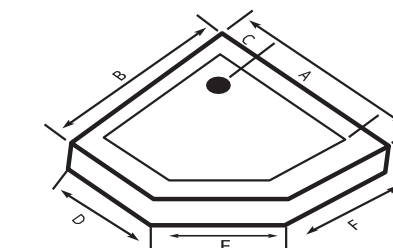

CLEOPATRA

CLEOPATRA Acrylic Shower tray panel

Size (cm)	A	B	C	Height
120 x 80cm	120	80	17.5	8.5

ULTRA

ULTRA Acrylic Panel shower tray

Size (cm)	A	B	C	Height
200 x 100cm	200	100	16	6.5
120 x 100cm	120	100	16	6.5
100 x 100cm	100	100	16	6.5

PEARL

PEARL Acrylic Shower tray

Size (cm)	A	B	C	Height
120 x 90cm	120	90	16	22

MAS

MAS Acrylic Shower tray

Size (cm)	A	B	C	Height
120 x 90cm	120	90	60	9
150 x 90cm	150	90	75	9.5

PENTAGON

PENTAGON Acrylic Shower tray panel

Size (cm)	A	B	C	D	E	F	Height
90 x 90cm	90	90	18.5	45	63	45	10

VEGA

VEGA Acrylic Shower tray

Size (cm)	A	B	C	Height
120 x 80cm	120	80	60	8
110 x 80cm	110	80	55	8

MONALISA

MONALISA Acrylic Shower tray panel

Size (cm)	A	B	C	Height
150 x 70cm	150	70	17	10.5
150 x 60cm	150	60	18	10.5