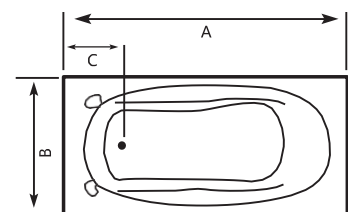

AQUA

AQUA Acrylic Bathtub

Size (cm)	A	B	C	Height
160 x 75cm	160	75	25	42
170 x 75cm	170	75	25.5	42.5

MATRIX

MATRIX Matrix Acrylic Bathtub

Size (cm)	A	B	C	Height
170 x 75cm	170	75	43.5	41.5

ADINA

ADINA Acrylic Bathtub

Size (cm)	A	B	C	Height
175 x 75cm	175	75	36	39.5

SALMA

SALMA Acrylic Bathtub

Size (cm)	A	B	C	Height
175 x 75cm	175	75	24.5	39

ALCO

ALCO Acrylic Bathtub

Size (cm)	A	B	C	Height
140 x 70cm	140	70	18	37.5
160 x 70cm	160	70	26	41
170 x 80cm	170	80	28	38.5