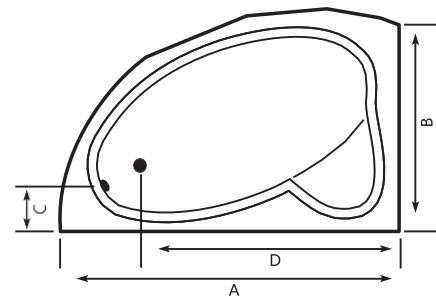

ADINA FREESTAND

Size (cm)	A	B	C	D	E	F	G	Height
175 x 75cm	175	75	36	175	57	38	132	57

CORAL

CORAL Acrylic Bathtub

Size (cm)	A	B	C	Height
154 Dia	154	47	47	42

VENUS

VENUS Acrylic Bathtub

Size (cm)	A	B	C	D	Height
111 x 111cm	111	111	62	72.5	39

SAHLA

REEMA Acrylic Bathtub

Size (cm)	A	B	C	Height
120 x 120cm	120	120	71	35
125 x 125cm	125	125	73	40
140 x 140cm	140	140	82	39.5

SAHLA Acrylic Bathtub

Size (cm)	A	B	C	D	Height
154 x 96cm	154	96	25	123	40

sahla right

sahla left

LEENA

LEENA Acrylic Bathtub

Size (cm)	A	B	C	D	Height
130 x 130cm	130	130	27	107	40

ROYAL

ROYAL Acrylic Bathtub

Size (cm)	A	B	C	D	Height
130 x 130cm	130	130	32	93.5	43.5
140 x 140cm	140	140	32	102	45