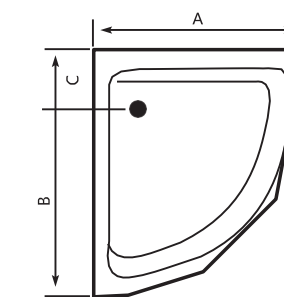

Size (cm)	A	B	C	Height
90 x 90cm	90	90	17	21

ST-108

ST-108 Acrylic Shower tray

Size (cm)	A	B	C	Height
75 x 75cm	75	75	14	9.5
90 x 90cm	90	90	18.5	9.5
100 x 100cm	100	100	18.5	8.5

CRP-104

CRP-104 Acrylic Shower tray panel

Size (cm)	A	B	C	Height
70 x 70cm	70	70	20	16
75 x 75cm	75	75	20	16
80 x 80cm	80	80	21	16

CRP-120

CRP-120 Acrylic Shower tray panel

Size (cm)	A	B	C	D	Height
90 x 90cm	90	90	16	73	14

SQP-114

SQP-114 Acrylic Shower tray panel

Size (cm)	A	B	C	Height
70 x 70cm	70	70	16.5	16
80 x 80cm	80	80	20	16

SQP-112

SQP-112 Acrylic Shower tray panel

Size (cm)	A	B	C	Height
75 x 75cm	75	75	15.5	17
90 x 90cm	90	90	20	17.5

CRPL-150

CRPL-150 Acrylic Shower tray panel

Size (cm)	A	B	C	Height
80 x 80cm	80	80	15	9
90 x 90cm	90	90	15	9

ST-101

ST-101 Acrylic Shower tray

Size (cm)	A	B	C	Height
70 x 70cm	70	70	20	12
75 x 75cm	75	75	20	12
80 x 80cm	80	80	20	12

SQPL-175

SQPL-157 Acrylic Shower tray panel