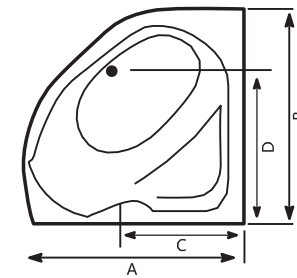

SUN Acrylic Bathtub

Size (cm)	A	B	C	D	Height
140 x 140cm	140	140	34	102	43

SWASAN Acrylic Bathtub

Size (cm)	A	B	C	D	Height
144x 144cm	144	144	72.5	74	50

ROLA

SANI

ROLA Acrylic Bathtub

Size (cm)	A	B	C	D	Height
142x 142cm	142	142	29	109	41

SANI Acrylic Bathtub

Size (cm)	A	B	C	D	Height
150x 150cm	150	150	88	88	42

LAMIA

LAMIA Acrylic Bathtub

Size (cm)	A	B	C	D	Height
152x152cm	152	152	87	100	40.5

DALIA

DALIA Acrylic Bathtub

Size (cm)	A	B	C	D	Height
160 x 160cm	160	160	37	120	45
165 x 165cm	165	165	39.5	124	45

ST-105

ST-105 Acrylic Shower tray

Size (cm)	A	B	C	D	Height
90 x 90cm	90	90	18	18	21

ST-125

ST-125 Acrylic Shower tray

Size (cm)	A	B	C	D	Height
90 x 90cm	90	90	17	73	12

ST-110

ST-110 Acrylic Shower tray

Size (cm)	A	B	C	Height
90 x 90cm	90	90	17	21

ST-108

ST-108 Acrylic Shower tray

Size (cm)	A	B	C	Height
75 x 75cm	75	75	14	9.5
90 x 90cm	90	90	18.5	9.5
100 x 100cm	100	100	18.5	8.5

CRP-104

CRP-104 Acrylic Shower tray panel