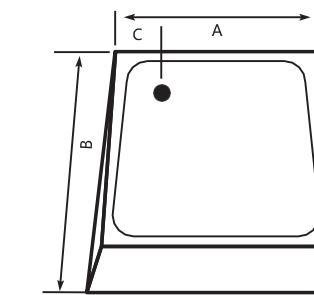

Size (cm)	A	B	C	Height
90 x 90cm	90	90	17	21

ST-108

ST-108 Acrylic Shower tray

Size (cm)	A	B	C	Height
75 x 75cm	75	75	14	9.5
90 x 90cm	90	90	18.5	9.5
100 x 100cm	100	100	18.5	8.5

CRP-104

CRP-104 Acrylic Shower tray panel

Size (cm)	A	B	C	Height
70 x 70cm	70	70	20	16
75 x 75cm	75	75	20	16
80 x 80cm	80	80	21	16

CRP-120

CRP-120 Acrylic Shower tray panel

Size (cm)	A	B	C	D	Height
90 x 90cm	90	90	16	73	14

SQP-114

SQP-114 Acrylic Shower tray panel

Size (cm)	A	B	C	Height
70 x 70cm	70	70	16.5	16
80 x 80cm	80	80	20	16

SQP-112

SQP-112 Acrylic Shower tray panel

Size (cm)	A	B	C	Height
75 x 75cm	75	75	15.5	17
90 x 90cm	90	90	20	17.5

CRPL-150

CRPL-150 Acrylic Shower tray panel

Size (cm)	A	B	C	Height
80 x 80cm	80	80	15	9
90 x 90cm	90	90	15	9

ST-101

ST-101 Acrylic Shower tray

Size (cm)	A	B	C	Height
70 x 70cm	70	70	20	12
75 x 75cm	75	75	20	12
80 x 80cm	80	80	20	12

SQPL-175

SQPL-157 Acrylic Shower tray panel