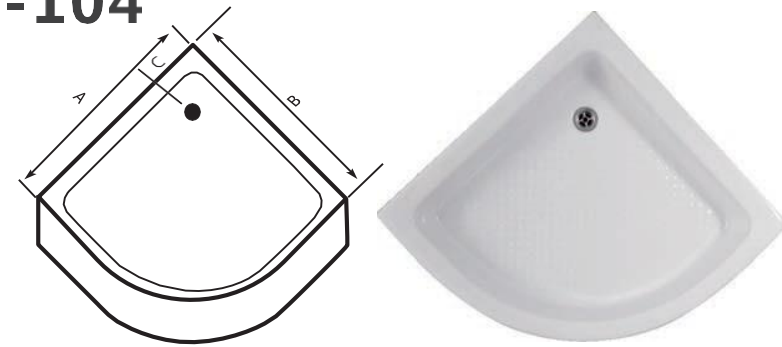

Size (cm)	A	B	C	Height
90 x 90cm	90	90	17	21

ST-108

ST-108 Acrylic Shower tray

Size (cm)	A	B	C	Height
75 x 75cm	75	75	14	9.5
90 x 90cm	90	90	18.5	9.5
100 x 100cm	100	100	18.5	8.5

CRP-104

CRP-104 Acrylic Shower tray panel

Size (cm)	A	B	C	Height
70 x 70cm	70	70	20	16
75 x 75cm	75	75	20	16
80 x 80cm	80	80	21	16

CRP-120

CRP-120 Acrylic Shower tray panel

Size (cm)	A	B	C	D	Height
90 x 90cm	90	90	16	73	14

SQP-114

SQP-114 Acrylic Shower tray panel