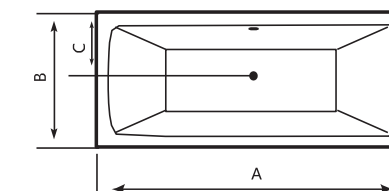

Size (cm)	A	B	C	Height
200 x 120cm	200	120	40.5	48

AVEO FREESTAND

AVEO FREESTAND Acrylic Bathtub

Size (cm)	A	B	C	D	E	F	G	H	Height
190 x 90cm	190	90	43.5	95	190	61	43.5	160	61

NEXA FREESTAND

NEXA FREESTAND Acrylic Bathtub

Size (cm)	A	B	C	D	E	F	G	H	Height
175 x 80cm	175	80	24.5	87.5	175	62	43.5	145	62

NEON FREESTAND

NEON FREESTAND Acrylic Bathtub

Size (cm)	A	B	C	D	E	F	G	Height
170 x 80cm	170	80	28	170	57	41.5	131	57

ADINA FREESTAND

ADINA FREESTAND

Size (cm)	A	B	C	D	E	F	G	Height
175 x 75cm	175	75	36	175	57	38	132	57

CORAL

CORAL Acrylic Bathtub

Size (cm)	A	B	C	Height
154 Dia	154	47	47	42

VENUS

VENUS Acrylic Bathtub

Size (cm)	A	B	C	D	Height
111 x 111cm	111	111	62	72.5	39