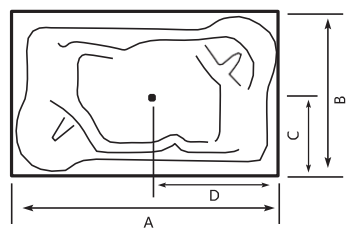

AREEJ

AREEJ Acrylic Bathtub

Size (cm)	A	B	C	Height
150 x 70cm	150	70	29	36
170 x 70cm	170	70	29	38

NOVA Acrylic Bathtub

Size (cm)	A	B	C	Height
169 x 75cm	169	75	29	39
150 x 80cm	150	80	28	39

NOVA

ONDA

ONDA Acrylic Bathtub

Size (cm)	A	B	C	Height
170 x 80cm	170	80	21	40

OSMA

OSMA Acrylic Bathtub

Size (cm)	A	B	C	Height
178 x 82cm	178	82	34	41

KING Acrylic Bathtub

Size (cm)	A	B	C	Height
180 x 100cm	180	100	88.5	41

JEWEL

JEWEL Acrylic Bathtub

Size (cm)	A	B	C	Height
200 x 100cm	200	100	30.5	44.5
190 x 100cm	190	100	30.5	44.5
170 x 100cm	170	100	30.5	44.5
190x90cm	190	90	30.5	44.5

CROWN

CROWN Acrylic Bathtub

Size (cm)	A	B	C	Height
200 x 100cm	200	100	50	44.5

ALANA

ALANA Acrylic Bathtub

Size (cm)	A	B	C	Height
200 x 100cm	200	100	53	49
200 x 120cm	200	120	53	49

LORD

LORD Acrylic Bathtub

Size (cm)	A	B	C	D	Height
200 x 120cm	200	120	59	99	43

ROMEO

ROMEO Acrylic Bathtub