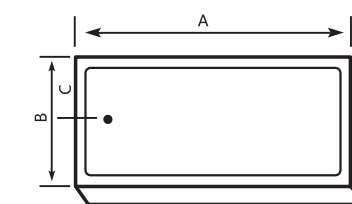

PEARL

PEARL Acrylic Shower tray

Size (cm)	A	B	C	Height
120 x 90cm	120	90	16	22

MAS

MAS Acrylic Shower tray

Size (cm)	A	B	C	Height
120 x 90cm	120	90	60	9
150 x 90cm	150	90	75	9.5

PENTAGON

PENTAGON Acrylic Shower tray panel

Size (cm)	A	B	C	D	E	F	Height
90 x 90cm	90	90	18.5	45	63	45	10

VEGA

VEGA Acrylic Shower tray

Size (cm)	A	B	C	Height
120 x 80cm	120	80	60	8
110 x 80cm	110	80	55	8

MONALISA

MONALISA Acrylic Shower tray panel

Size (cm)	A	B	C	Height
150 x 70cm	150	70	17	10.5
150 x 60cm	150	60	18	10.5

SAF

SAF Shower Enclosure

Size : 80x80 cm , 90x90 cm

Height : 185 cm

Colour : Chrome

6 mm Tempered plain glass

Sliding Model

Available with & without Shower Tray