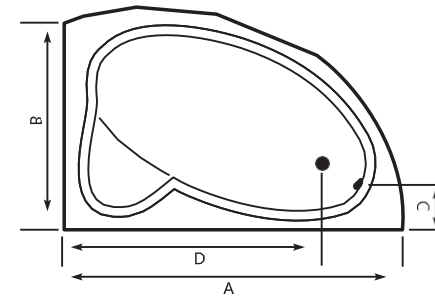

ADINA FREESTAND

Size (cm)	A	B	C	D	E	F	G	Height
175 x 75cm	175	75	36	175	57	38	132	57

CORAL

CORAL Acrylic Bathtub

Size (cm)	A	B	C	Height
154 Dia	154	47	47	42

VENUS

VENUS Acrylic Bathtub

Size (cm)	A	B	C	D	Height
111 x 111cm	111	111	62	72.5	39

SAHLA

REEMA Acrylic Bathtub

Size (cm)	A	B	C	Height
120 x 120cm	120	120	71	35
125 x 125cm	125	125	73	40
140 x 140cm	140	140	82	39.5

SAHLA Acrylic Bathtub

Size (cm)	A	B	C	D	Height
154 x 96cm	154	96	25	123	40

sahla right

sahla left

LEENA

LEENA Acrylic Bathtub

Size (cm)	A	B	C	D	Height
130 x 130cm	130	130	27	107	40

ROYAL

ROYAL Acrylic Bathtub

Size (cm)	A	B	C	D	Height
130 x 130cm	130	130	32	93.5	43.5
140 x 140cm	140	140	32	102	45