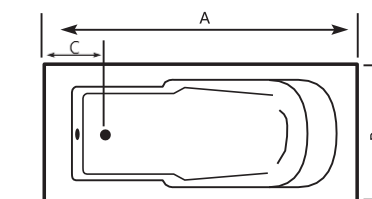

DELMA

DELMA Acrylic Bathtub

Size (cm)	A	B	C	Height
160 x 75cm	160	75	27	41
169 x 75cm	169	75	27	41

RONA Acrylic Bathtub

Size (cm)	A	B	C	Height
165 x 75cm	165	75	27	40
170 x 75cm	170	75	27	40
170 x 80cm	170	80	26	40

AQUA

AQUA Acrylic Bathtub

Size (cm)	A	B	C	Height
160 x 75cm	160	75	25	42
170 x 75cm	170	75	25.5	42.5

MATRIX

MATRIX Matrix Acrylic Bathtub

Size (cm)	A	B	C	Height
170 x 75cm	170	75	43.5	41.5

ADINA

ADINA Acrylic Bathtub

Size (cm)	A	B	C	Height
175 x 75cm	175	75	36	39.5

SALMA

SALMA Acrylic Bathtub

Size (cm)	A	B	C	Height
175 x 75cm	175	75	24.5	39

ALCO

ALCO Acrylic Bathtub

Size (cm)	A	B	C	Height
140 x 70cm	140	70	18	37.5
160 x 70cm	160	70	26	41
170 x 80cm	170	80	28	38.5