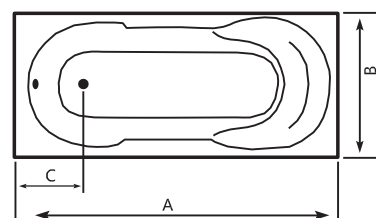

RELAX

RELAX Acrylic Bathtub

Size (cm)	A	B	C	Height
120 x 80cm	120	80	32	34
140 x 80cm	140	80	32	34
160 x 80cm	160	80	32	34
170 x 80cm	170	80	32	34

SARA

SARA Acrylic Bathtub

Size (cm)	A	B	C	Height
170 x 80cm	170	80	28	41

LULU

LULU Acrylic Bathtub

Size (cm)	A	B	C	Height
170 x 80cm	170	80	28	42

NEON

NEON Acrylic Bathtub

Size (cm)	A	B	C	Height
170 x 80cm	170	80	28	41.5

DIANA

DIANA Acrylic Bathtub

Size (cm)	A	B	C	Height
160 x 70cm	160	70	24	39.5
180 x 80cm	180	80	24	39.5

FAZA

FAZA Acrylic Bathtub

Size (cm)	A	B	C	Height
179 x 80cm	179	80	27	37
178 x 90cm	178	90	27	37

LARA

LARA Acrylic Bathtub

Size (cm)	A	B	C	Height
180 x 80cm	180	80	29	41

MONICA Acrylic Bathtub

Size (cm)	A	B	C	Height
180 x 99cm	180	99	24	45.5
189 x 104cm	189	104	28	45.5

SHELL Acrylic Bathtub

Size (cm)	A	B	C	Height
170 x 90cm	170	90	36	43

AVEO

AVEO Acrylic Bathtub

Size (cm)	A	B	C	Height
190 x 90cm	190	90	95	43