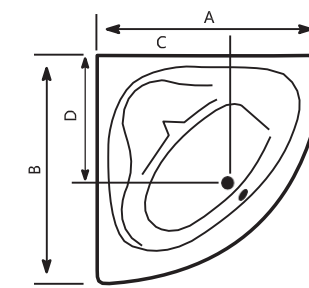

sahla right

sahla left

LEENA

LEENA Acrylic Bathtub

Size (cm)	A	B	C	D	Height
130 x 130cm	130	130	27	107	40

ROYAL

ROYAL Acrylic Bathtub

Size (cm)	A	B	C	D	Height
130 x 130cm	130	130	32	93.5	43.5
140 x 140cm	140	140	32	102	45

SUN Acrylic Bathtub

Size (cm)	A	B	C	D	Height
140 x 140cm	140	140	34	102	43

SWASAN Acrylic Bathtub

Size (cm)	A	B	C	D	Height
144x 144cm	144	144	72.5	74	50

ROLA

SANI

ROLA Acrylic Bathtub

Size (cm)	A	B	C	D	Height
142x 142cm	142	142	29	109	41

SANI Acrylic Bathtub

Size (cm)	A	B	C	D	Height
150x 150cm	150	150	88	88	42

LAMIA

LAMIA Acrylic Bathtub

Size (cm)	A	B	C	D	Height
152x152cm	152	152	87	100	40.5

DALIA

DALIA Acrylic Bathtub

Size (cm)	A	B	C	D	Height
160 x 160cm	160	160	37	120	45
165 x 165cm	165	165	39.5	124	45