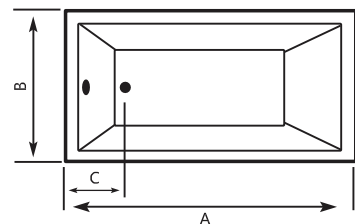

QUEEN

QUEEN Acrylic Bathtub

Size (cm)	A	B	C	Height
170 x 70cm	170	70	37.5	41.5

RUFINA

RUFINA Acrylic Bathtub

Size (cm)	A	B	C	Height
160 x 70cm	160	70	25	40
165 x 70cm	165	70	25	40
170 x 70cm	170	70	27	40
170 x 80cm	170	80	25	42
170 x 75cm	170	75	27	40
175 x 75cm	175	75	25	40
180 x 80cm	180	80	25	42

DELMA

DELMA Acrylic Bathtub

Size (cm)	A	B	C	Height
160 x 75cm	160	75	27	41
169 x 75cm	169	75	27	41

RONA Acrylic Bathtub

Size (cm)	A	B	C	Height
165 x 75cm	165	75	27	40
170 x 75cm	170	75	27	40
170 x 80cm	170	80	26	40

AQUA

AQUA Acrylic Bathtub

Size (cm)	A	B	C	Height
160 x 75cm	160	75	25	42
170 x 75cm	170	75	25.5	42.5

MATRIX

MATRIX Matrix Acrylic Bathtub

Size (cm)	A	B	C	Height
170 x 75cm	170	75	43.5	41.5

ADINA

ADINA Acrylic Bathtub