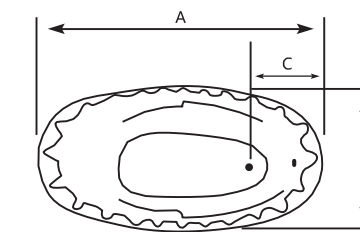

LULU

LULU Acrylic Bathtub

Size (cm)	A	B	C	Height
170 x 80cm	170	80	28	42

NEON

NEON Acrylic Bathtub

Size (cm)	A	B	C	Height
170 x 80cm	170	80	28	41.5

DIANA

DIANA Acrylic Bathtub

Size (cm)	A	B	C	Height
160 x 70cm	160	70	24	39.5
180 x 80cm	180	80	24	39.5

FAZA

FAZA Acrylic Bathtub

Size (cm)	A	B	C	Height
179 x 80cm	179	80	27	37
178 x 90cm	178	90	27	37

LARA

LARA Acrylic Bathtub

Size (cm)	A	B	C	Height
180 x 80cm	180	80	29	41

MONICA Acrylic Bathtub

Size (cm)	A	B	C	Height
180 x 99cm	180	99	24	45.5
189 x 104cm	189	104	28	45.5

SHELL Acrylic Bathtub

Size (cm)	A	B	C	Height
170 x 90cm	170	90	36	43

AVEO

AVEO Acrylic Bathtub

Size (cm)	A	B	C	Height
190 x 90cm	190	90	95	43

JULIET Acrylic Bathtub

Size (cm)	A	B	C	Height
185 x 100cm	185	100	34.5	41.5

MARINA

MARINA Acrylic Bathtub

Size (cm)	A	B	C	Height
182 x 92cm	182	92	21	46

BABY BATH

BABY BATH Acrylic Bathtub

Size (cm)	A	B	C	Height
120 x 70cm	120	70	28	37