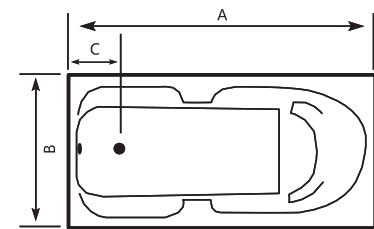

MONICA Acrylic Bathtub

Size (cm)	A	B	C	Height
180 x 99cm	180	99	24	45.5
189 x 104cm	189	104	28	45.5

SHELL Acrylic Bathtub

Size (cm)	A	B	C	Height
170 x 90cm	170	90	36	43

AVEO

AVEO Acrylic Bathtub

Size (cm)	A	B	C	Height
190 x 90cm	190	90	95	43

JULIET Acrylic Bathtub

Size (cm)	A	B	C	Height
185 x 100cm	185	100	34.5	41.5

MARINA

MARINA Acrylic Bathtub

Size (cm)	A	B	C	Height
182 x 92cm	182	92	21	46

BABY BATH

BABY BATH Acrylic Bathtub

Size (cm)	A	B	C	Height
120 x 70cm	120	70	28	37

AREEJ

AREEJ Acrylic Bathtub

Size (cm)	A	B	C	Height
150 x 70cm	150	70	29	36
170 x 70cm	170	70	29	38

NOVA Acrylic Bathtub

Size (cm)	A	B	C	Height
169 x 75cm	169	75	29	39
150 x 80cm	150	80	28	39

NOVA

ONDA

ONDA Acrylic Bathtub

Size (cm)	A	B	C	Height
170 x 80cm	170	80	21	40

OSMA

OSMA Acrylic Bathtub

Size (cm)	A	B	C	Height
178 x 82cm	178	82	34	41

KING Acrylic Bathtub

Size (cm)	A	B	C	Height
180 x 100cm	180	100	88.5	41

JEWEL

JEWEL Acrylic Bathtub