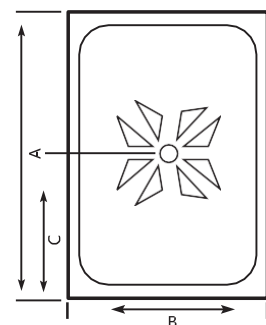

PACIFIC

PACIFIC Acrylic Shower tray(Flat type)

Size(cm)	A	B	C	Height
140 x 100cm	140	100	20	5
130 x 100cm	130	100	20	5
120 x 120cm	120	120	20	5
120 x 100cm	120	100	20	5
120 x 90cm	120	90	20	5
100 x 100cm	100	100	20	5
110 x 90cm	110	90	20	5
90 x 90cm	90	90	20	5

CLEOPATRA

CLEOPATRA Acrylic Shower tray panel

Size (cm)	A	B	C	Height
120 x 80cm	120	80	17.5	8.5

ULTRA

ULTRA Acrylic Panel shower tray

Size (cm)	A	B	C	Height
200 x 100cm	200	100	16	6.5
120 x 100cm	120	100	16	6.5
100 x 100cm	100	100	16	6.5

PEARL

PEARL Acrylic Shower tray

Size (cm)	A	B	C	Height
120 x 90cm	120	90	16	22

MAS

MAS Acrylic Shower tray

Size (cm)	A	B	C	Height
120 x 90cm	120	90	60	9
150 x 90cm	150	90	75	9.5

PENTAGON

PENTAGON Acrylic Shower tray panel

Size (cm)	A	B	C	D	E	F	Height
90 x 90cm	90	90	18.5	45	63	45	10

VEGA

VEGA Acrylic Shower tray

Size (cm)	A	B	C	Height
120 x 80cm	120	80	60	8
110 x 80cm	110	80	55	8

MONALISA

MONALISA Acrylic Shower tray panel

Size (cm)	A	B	C	Height
150 x 70cm	150	70	17	10.5
150 x 60cm	150	60	18	10.5