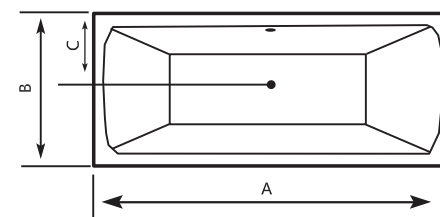

DELMA

DELMA Acrylic Bathtub

Size (cm)	A	B	C	Height
160 x 75cm	160	75	27	41
169 x 75cm	169	75	27	41

RONA Acrylic Bathtub

Size (cm)	A	B	C	Height
165 x 75cm	165	75	27	40
170 x 75cm	170	75	27	40
170 x 80cm	170	80	26	40

AQUA

AQUA Acrylic Bathtub

Size (cm)	A	B	C	Height
160 x 75cm	160	75	25	42
170 x 75cm	170	75	25.5	42.5

MATRIX

MATRIX Matrix Acrylic Bathtub

Size (cm)	A	B	C	Height
170 x 75cm	170	75	43.5	41.5

ADINA

ADINA Acrylic Bathtub

Size (cm)	A	B	C	Height
175 x 75cm	175	75	36	39.5

SALMA

SALMA Acrylic Bathtub

Size (cm)	A	B	C	Height
175 x 75cm	175	75	24.5	39

ALCO

ALCO Acrylic Bathtub

Size (cm)	A	B	C	Height
140 x 70cm	140	70	18	37.5
160 x 70cm	160	70	26	41
170 x 80cm	170	80	28	38.5