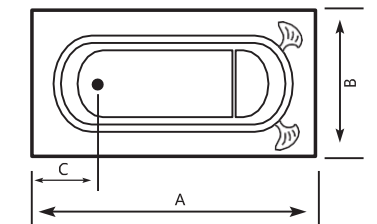

MONICA Acrylic Bathtub

Size (cm)	A	B	C	Height
180 x 99cm	180	99	24	45.5
189 x 104cm	189	104	28	45.5

SHELL Acrylic Bathtub

Size (cm)	A	B	C	Height
170 x 90cm	170	90	36	43

AVEO

AVEO Acrylic Bathtub

Size (cm)	A	B	C	Height
190 x 90cm	190	90	95	43

JULIET Acrylic Bathtub

Size (cm)	A	B	C	Height
185 x 100cm	185	100	34.5	41.5

MARINA

MARINA Acrylic Bathtub

Size (cm)	A	B	C	Height
182 x 92cm	182	92	21	46

BABY BATH

BABY BATH Acrylic Bathtub

Size (cm)	A	B	C	Height
120 x 70cm	120	70	28	37

AREEJ

AREEJ Acrylic Bathtub

Size (cm)	A	B	C	Height
150 x 70cm	150	70	29	36
170 x 70cm	170	70	29	38

NOVA Acrylic Bathtub

Size (cm)	A	B	C	Height
169 x 75cm	169	75	29	39
150 x 80cm	150	80	28	39

NOVA

ONDA

ONDA Acrylic Bathtub

Size (cm)	A	B	C	Height
170 x 80cm	170	80	21	40

OSMA

OSMA Acrylic Bathtub

Size (cm)	A	B	C	Height
178 x 82cm	178	82	34	41

KING Acrylic Bathtub

Size (cm)	A	B	C	Height
180 x 100cm	180	100	88.5	41

JEWEL

JEWEL Acrylic Bathtub