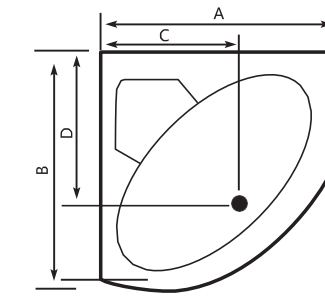

Size (cm)	A	B	C	Height
120 x 120cm	120	120	71	35
125 x 125cm	125	125	73	40
140 x 140cm	140	140	82	39.5

SAHLA Acrylic Bathtub