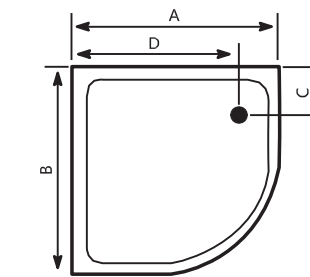

SANI Acrylic Bathtub

Size (cm)	A	B	C	D	Height
150x 150cm	150	150	88	88	42

LAMIA

LAMIA Acrylic Bathtub

Size (cm)	A	B	C	D	Height
152x152cm	152	152	87	100	40.5

DALIA

DALIA Acrylic Bathtub

Size (cm)	A	B	C	D	Height
160 x 160cm	160	160	37	120	45
165 x 165cm	165	165	39.5	124	45

ST-105

ST-105 Acrylic Shower tray

Size (cm)	A	B	C	D	Height
90 x 90cm	90	90	18	18	21

ST-125

ST-125 Acrylic Shower tray

Size (cm)	A	B	C	D	Height
90 x 90cm	90	90	17	73	12

ST-110

ST-110 Acrylic Shower tray

Size (cm)	A	B	C	Height
90 x 90cm	90	90	17	21

ST-108

ST-108 Acrylic Shower tray

Size (cm)	A	B	C	Height
75 x 75cm	75	75	14	9.5
90 x 90cm	90	90	18.5	9.5
100 x 100cm	100	100	18.5	8.5

CRP-104

CRP-104 Acrylic Shower tray panel