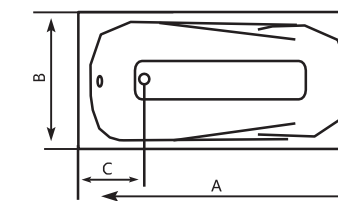

LULU

LULU Acrylic Bathtub

Size (cm)	A	B	C	Height
170 x 80cm	170	80	28	42

NEON

NEON Acrylic Bathtub

Size (cm)	A	B	C	Height
170 x 80cm	170	80	28	41.5

DIANA

DIANA Acrylic Bathtub

Size (cm)	A	B	C	Height
160 x 70cm	160	70	24	39.5
180 x 80cm	180	80	24	39.5

FAZA

FAZA Acrylic Bathtub

Size (cm)	A	B	C	Height
179 x 80cm	179	80	27	37
178 x 90cm	178	90	27	37

LARA

LARA Acrylic Bathtub

Size (cm)	A	B	C	Height
180 x 80cm	180	80	29	41

MONICA Acrylic Bathtub

Size (cm)	A	B	C	Height
180 x 99cm	180	99	24	45.5
189 x 104cm	189	104	28	45.5

SHELL Acrylic Bathtub

Size (cm)	A	B	C	Height
170 x 90cm	170	90	36	43

AVEO

AVEO Acrylic Bathtub

Size (cm)	A	B	C	Height
190 x 90cm	190	90	95	43