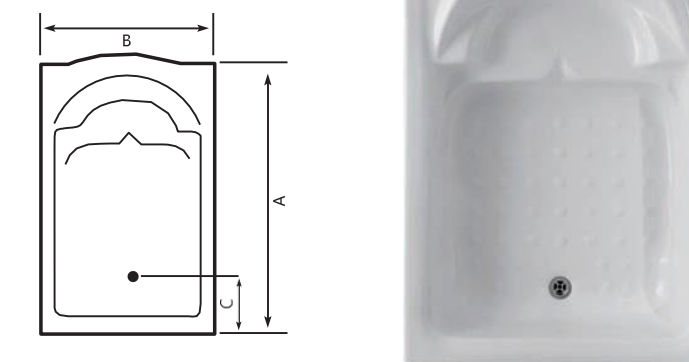

PACIFIC

PACIFIC Acrylic Shower tray(Flat type)

Size(cm)	A	B	C	Height
140 x 100cm	140	100	20	5
130 x 100cm	130	100	20	5
120 x 120cm	120	120	20	5
120 x 100cm	120	100	20	5
120 x 90cm	120	90	20	5
100 x 100cm	100	100	20	5
110 x 90cm	110	90	20	5
90 x 90cm	90	90	20	5

CLEOPATRA

CLEOPATRA Acrylic Shower tray panel

Size (cm)	A	B	C	Height
120 x 80cm	120	80	17.5	8.5

ULTRA

ULTRA Acrylic Panel shower tray

Size (cm)	A	B	C	Height
200 x 100cm	200	100	16	6.5
120 x 100cm	120	100	16	6.5
100 x 100cm	100	100	16	6.5

PEARL

PEARL Acrylic Shower tray

Size (cm)	A	B	C	Height
120 x 90cm	120	90	16	22

MAS

MAS Acrylic Shower tray

Size (cm)	A	B	C	Height
120 x 90cm	120	90	60	9
150 x 90cm	150	90	75	9.5

PENTAGON

PENTAGON Acrylic Shower tray panel