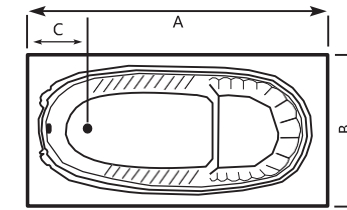

Size (cm)	A	B	C	Height
160 x 70cm	160	70	24	39.5
180 x 80cm	180	80	24	39.5

FAZA

FAZA Acrylic Bathtub

Size (cm)	A	B	C	Height
179 x 80cm	179	80	27	37
178 x 90cm	178	90	27	37

LARA

LARA Acrylic Bathtub

Size (cm)	A	B	C	Height
180 x 80cm	180	80	29	41

MONICA Acrylic Bathtub

Size (cm)	A	B	C	Height
180 x 99cm	180	99	24	45.5
189 x 104cm	189	104	28	45.5

SHELL Acrylic Bathtub

Size (cm)	A	B	C	Height
170 x 90cm	170	90	36	43

AVEO

AVEO Acrylic Bathtub

Size (cm)	A	B	C	Height
190 x 90cm	190	90	95	43

JULIET Acrylic Bathtub

Size (cm)	A	B	C	Height
185 x 100cm	185	100	34.5	41.5

MARINA

MARINA Acrylic Bathtub

Size (cm)	A	B	C	Height
182 x 92cm	182	92	21	46

BABY BATH

BABY BATH Acrylic Bathtub

Size (cm)	A	B	C	Height
120 x 70cm	120	70	28	37

AREEJ

AREEJ Acrylic Bathtub

Size (cm)	A	B	C	Height
150 x 70cm	150	70	29	36
170 x 70cm	170	70	29	38

NOVA Acrylic Bathtub

Size (cm)	A	B	C	Height
169 x 75cm	169	75	29	39
150 x 80cm	150	80	28	39

NOVA

ONDA

ONDA Acrylic Bathtub