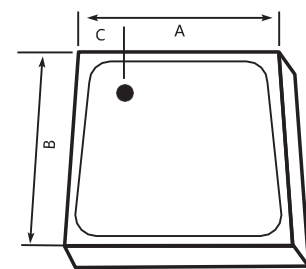

Size (cm)	A	B	C	Height
90 x 90cm	90	90	17	21

ST-108

ST-108 Acrylic Shower tray

Size (cm)	A	B	C	Height
75 x 75cm	75	75	14	9.5
90 x 90cm	90	90	18.5	9.5
100 x 100cm	100	100	18.5	8.5

CRP-104

CRP-104 Acrylic Shower tray panel

Size (cm)	A	B	C	Height
70 x 70cm	70	70	20	16
75 x 75cm	75	75	20	16
80 x 80cm	80	80	21	16

CRP-120

CRP-120 Acrylic Shower tray panel

Size (cm)	A	B	C	D	Height
90 x 90cm	90	90	16	73	14

SQP-114

SQP-114 Acrylic Shower tray panel

Size (cm)	A	B	C	Height
70 x 70cm	70	70	16.5	16
80 x 80cm	80	80	20	16

SQP-112

SQP-112 Acrylic Shower tray panel

Size (cm)	A	B	C	Height
75 x 75cm	75	75	15.5	17
90 x 90cm	90	90	20	17.5

CRPL-150

CRPL-150 Acrylic Shower tray panel

Size (cm)	A	B	C	Height
80 x 80cm	80	80	15	9
90 x 90cm	90	90	15	9

ST-101

ST-101 Acrylic Shower tray

Size (cm)	A	B	C	Height
70 x 70cm	70	70	20	12
75 x 75cm	75	75	20	12
80 x 80cm	80	80	20	12

SQPL-175

SQPL-157 Acrylic Shower tray panel