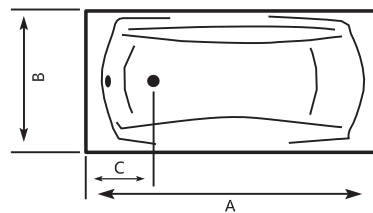

Size (cm)	A	B	C	Height
175 x 75cm	175	75	36	39.5

SALMA

SALMA Acrylic Bathtub

Size (cm)	A	B	C	Height
175 x 75cm	175	75	24.5	39

ALCO

ALCO Acrylic Bathtub

Size (cm)	A	B	C	Height
140 x 70cm	140	70	18	37.5
160 x 70cm	160	70	26	41
170 x 80cm	170	80	28	38.5

RELAX

RELAX Acrylic Bathtub

Size (cm)	A	B	C	Height
120 x 80cm	120	80	32	34
140 x 80cm	140	80	32	34
160 x 80cm	160	80	32	34
170 x 80cm	170	80	32	34

SARA

SARA Acrylic Bathtub

Size (cm)	A	B	C	Height
170 x 80cm	170	80	28	41

LULU

LULU Acrylic Bathtub

Size (cm)	A	B	C	Height
170 x 80cm	170	80	28	42

NEON

NEON Acrylic Bathtub

Size (cm)	A	B	C	Height
170 x 80cm	170	80	28	41.5

DIANA

DIANA Acrylic Bathtub