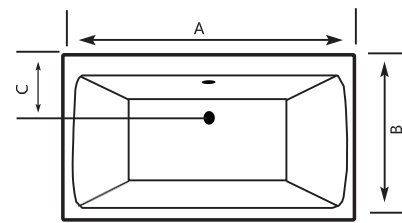

RELAX

RELAX Acrylic Bathtub

Size (cm)	A	B	C	Height
120 x 80cm	120	80	32	34
140 x 80cm	140	80	32	34
160 x 80cm	160	80	32	34
170 x 80cm	170	80	32	34

SARA

SARA Acrylic Bathtub

Size (cm)	A	B	C	Height
170 x 80cm	170	80	28	41

LULU

LULU Acrylic Bathtub

Size (cm)	A	B	C	Height
170 x 80cm	170	80	28	42

NEON

NEON Acrylic Bathtub

Size (cm)	A	B	C	Height
170 x 80cm	170	80	28	41.5

DIANA

DIANA Acrylic Bathtub

Size (cm)	A	B	C	Height
160 x 70cm	160	70	24	39.5
180 x 80cm	180	80	24	39.5

FAZA

FAZA Acrylic Bathtub

Size (cm)	A	B	C	Height
179 x 80cm	179	80	27	37
178 x 90cm	178	90	27	37

LARA

LARA Acrylic Bathtub

Size (cm)	A	B	C	Height
180 x 80cm	180	80	29	41

MONICA Acrylic Bathtub

Size (cm)	A	B	C	Height
180 x 99cm	180	99	24	45.5
189 x 104cm	189	104	28	45.5

SHELL Acrylic Bathtub

Size (cm)	A	B	C	Height
170 x 90cm	170	90	36	43

AVEO

AVEO Acrylic Bathtub

Size (cm)	A	B	C	Height
190 x 90cm	190	90	95	43