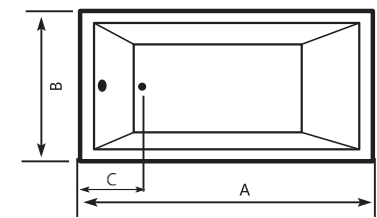

JULIET Acrylic Bathtub

Size (cm)	A	B	C	Height
185 x 100cm	185	100	34.5	41.5

MARINA

MARINA Acrylic Bathtub

Size (cm)	A	B	C	Height
182 x 92cm	182	92	21	46

BABY BATH

BABY BATH Acrylic Bathtub

Size (cm)	A	B	C	Height
120 x 70cm	120	70	28	37

AREEJ

AREEJ Acrylic Bathtub

Size (cm)	A	B	C	Height
150 x 70cm	150	70	29	36
170 x 70cm	170	70	29	38

NOVA Acrylic Bathtub

Size (cm)	A	B	C	Height
169 x 75cm	169	75	29	39
150 x 80cm	150	80	28	39

NOVA

ONDA

ONDA Acrylic Bathtub

Size (cm)	A	B	C	Height
170 x 80cm	170	80	21	40

OSMA

OSMA Acrylic Bathtub

Size (cm)	A	B	C	Height
178 x 82cm	178	82	34	41

KING Acrylic Bathtub

Size (cm)	A	B	C	Height
180 x 100cm	180	100	88.5	41

JEWEL

JEWEL Acrylic Bathtub

Size (cm)	A	B	C	Height
200 x 100cm	200	100	30.5	44.5
190 x 100cm	190	100	30.5	44.5
170 x 100cm	170	100	30.5	44.5
190x90cm	190	90	30.5	44.5

CROWN

CROWN Acrylic Bathtub

Size (cm)	A	B	C	Height
200 x 100cm	200	100	50	44.5