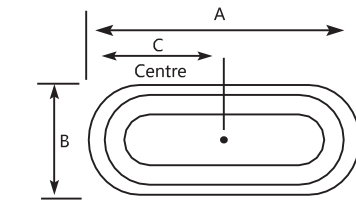

GROUP INTRODUCTION

DANA

DANA Acrylic Bathtub OVAL

Size (cm)	A	B	C	Height
160 x 70.5cm	160	70.5	80	40
170 x 70.5cm	170	70.5	85	40

KHALIL

KHALIL Acrylic Bathtub

Size (cm)	A	B	C	Height
160 x 70cm	160	70	24	35
170 x 70cm	170	70	24	35
160 x 75cm	160	75	24	35
170 x 75cm	170	75	24	35
180 x 75cm	180	75	24	35