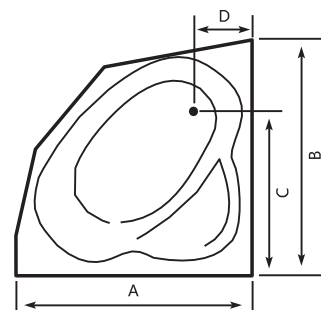

SAHLA

REEMA Acrylic Bathtub

Size (cm)	A	B	C	Height
120 x 120cm	120	120	71	35
125 x 125cm	125	125	73	40
140 x 140cm	140	140	82	39.5

SAHLA Acrylic Bathtub

Size (cm)	A	B	C	D	Height
154 x 96cm	154	96	25	123	40

sahla right

sahla left

LEENA

LEENA Acrylic Bathtub

Size (cm)	A	B	C	D	Height
130 x 130cm	130	130	27	107	40

ROYAL

ROYAL Acrylic Bathtub

Size (cm)	A	B	C	D	Height
130 x 130cm	130	130	32	93.5	43.5
140 x 140cm	140	140	32	102	45

SUN Acrylic Bathtub

Size (cm)	A	B	C	D	Height
140 x 140cm	140	140	34	102	43

SWASAN Acrylic Bathtub

Size (cm)	A	B	C	D	Height
144x 144cm	144	144	72.5	74	50

ROLA

SANI

ROLA Acrylic Bathtub

Size (cm)	A	B	C	D	Height
142x 142cm	142	142	29	109	41

SANI Acrylic Bathtub

Size (cm)	A	B	C	D	Height
150x 150cm	150	150	88	88	42

LAMIA

LAMIA Acrylic Bathtub

Size (cm)	A	B	C	D	Height
152x152cm	152	152	87	100	40.5

DALIA

DALIA Acrylic Bathtub

Size (cm)	A	B	C	D	Height
160 x 160cm	160	160	37	120	45
165 x 165cm	165	165	39.5	124	45