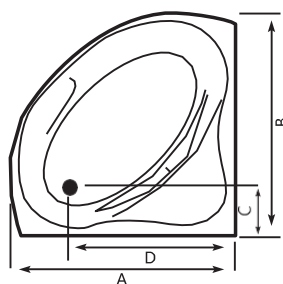

SAHLA

REEMA Acrylic Bathtub

Size (cm)	A	B	C	Height
120 x 120cm	120	120	71	35
125 x 125cm	125	125	73	40
140 x 140cm	140	140	82	39.5

SAHLA Acrylic Bathtub

Size (cm)	A	B	C	D	Height
154 x 96cm	154	96	25	123	40

sahla right

sahla left

LEENA

LEENA Acrylic Bathtub

Size (cm)	A	B	C	D	Height
130 x 130cm	130	130	27	107	40

ROYAL

ROYAL Acrylic Bathtub

Size (cm)	A	B	C	D	Height
130 x 130cm	130	130	32	93.5	43.5
140 x 140cm	140	140	32	102	45

SUN Acrylic Bathtub

Size (cm)	A	B	C	D	Height
140 x 140cm	140	140	34	102	43

SWASAN Acrylic Bathtub

Size (cm)	A	B	C	D	Height
144x 144cm	144	144	72.5	74	50

ROLA

SANI

ROLA Acrylic Bathtub

Size (cm)	A	B	C	D	Height
142x 142cm	142	142	29	109	41

SANI Acrylic Bathtub

Size (cm)	A	B	C	D	Height
150x 150cm	150	150	88	88	42

LAMIA

LAMIA Acrylic Bathtub

Size (cm)	A	B	C	D	Height
152x152cm	152	152	87	100	40.5

DALIA

DALIA Acrylic Bathtub

Size (cm)	A	B	C	D	Height
160 x 160cm	160	160	37	120	45
165 x 165cm	165	165	39.5	124	45