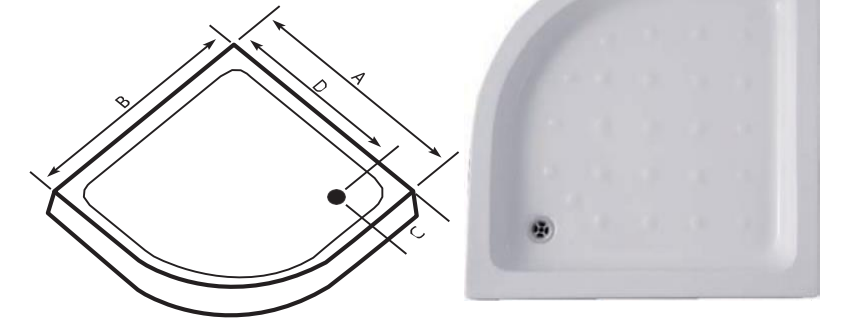

Size (cm)	A	B	C	Height
90 x 90cm	90	90	17	21

ST-108

ST-108 Acrylic Shower tray

Size (cm)	A	B	C	Height
75 x 75cm	75	75	14	9.5
90 x 90cm	90	90	18.5	9.5
100 x 100cm	100	100	18.5	8.5

CRP-104

CRP-104 Acrylic Shower tray panel

Size (cm)	A	B	C	Height
70 x 70cm	70	70	20	16
75 x 75cm	75	75	20	16
80 x 80cm	80	80	21	16

CRP-120

CRP-120 Acrylic Shower tray panel

Size (cm)	A	B	C	D	Height
90 x 90cm	90	90	16	73	14

SQP-114

SQP-114 Acrylic Shower tray panel