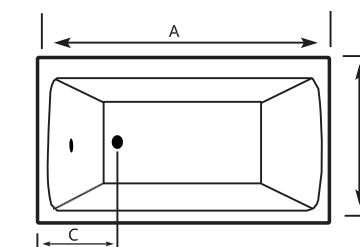

RELAX

RELAX Acrylic Bathtub

Size (cm)	A	B	C	Height
120 x 80cm	120	80	32	34
140 x 80cm	140	80	32	34
160 x 80cm	160	80	32	34
170 x 80cm	170	80	32	34

SARA

SARA Acrylic Bathtub

Size (cm)	A	B	C	Height
170 x 80cm	170	80	28	41

LULU

LULU Acrylic Bathtub

Size (cm)	A	B	C	Height
170 x 80cm	170	80	28	42

NEON

NEON Acrylic Bathtub

Size (cm)	A	B	C	Height
170 x 80cm	170	80	28	41.5

DIANA

DIANA Acrylic Bathtub

Size (cm)	A	B	C	Height
160 x 70cm	160	70	24	39.5
180 x 80cm	180	80	24	39.5

FAZA

FAZA Acrylic Bathtub

Size (cm)	A	B	C	Height
179 x 80cm	179	80	27	37
178 x 90cm	178	90	27	37

LARA

LARA Acrylic Bathtub

Size (cm)	A	B	C	Height
180 x 80cm	180	80	29	41

MONICA Acrylic Bathtub

Size (cm)	A	B	C	Height
180 x 99cm	180	99	24	45.5
189 x 104cm	189	104	28	45.5

SHELL Acrylic Bathtub

Size (cm)	A	B	C	Height
170 x 90cm	170	90	36	43

AVEO

AVEO Acrylic Bathtub

Size (cm)	A	B	C	Height
190 x 90cm	190	90	95	43