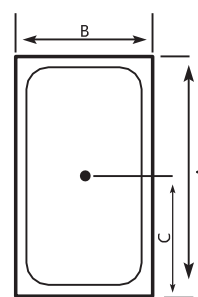

Size (cm)	A	B	C	Height
80 x 80cm	80	80	17.5	9
90 x 90cm	90	90	17.5	9

ST-106

ST-106 Acrylic Shower tray

Size (cm)	A	B	C	Height
60 x 60cm	60	60	17	15
70 x 70cm	70	70	18	13.5
80 x 80cm	80	80	19	14
80 x 70cm	80	70	20	13
100 x 70cm	100	70	17	13

CLEOPATRA

CLEOPATRA Acrylic Shower tray panel

Size (cm)	A	B	C	Height
120 x 80cm	120	80	17.5	8.5

ULTRA

ULTRA Acrylic Panel shower tray

Size (cm)	A	B	C	Height
200 x 100cm	200	100	16	6.5
120 x 100cm	120	100	16	6.5
100 x 100cm	100	100	16	6.5

PEARL

PEARL Acrylic Shower tray

Size (cm)	A	B	C	Height
120 x 90cm	120	90	16	22

MAS

MAS Acrylic Shower tray

Size (cm)	A	B	C	Height
120 x 90cm	120	90	60	9
150 x 90cm	150	90	75	9.5

PENTAGON

PENTAGON Acrylic Shower tray panel

Size (cm)	A	B	C	D	E	F	Height
90 x 90cm	90	90	18.5	45	63	45	10

VEGA

VEGA Acrylic Shower tray

Size (cm)	A	B	C	Height
120 x 80cm	120	80	60	8
110 x 80cm	110	80	55	8

MONALISA

MONALISA Acrylic Shower tray panel

Size (cm)	A	B	C	Height
150 x 70cm	150	70	17	10.5
150 x 60cm	150	60	18	10.5