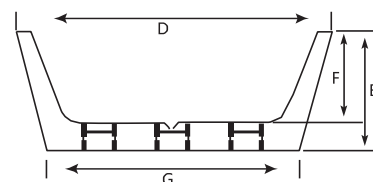

NEON FREESTAND Acrylic Bathtub

Size (cm)	A	B	C	D	E	F	G	Height
170 x 80cm	170	80	28	170	57	41.5	131	57