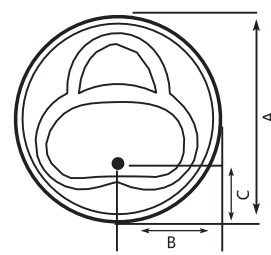

Size (cm)	A	B	C	D	E	F	G	H	Height
175 x 80cm	175	80	24.5	87.5	175	62	43.5	145	62

NEON FREESTAND

NEON FREESTAND Acrylic Bathtub

Size (cm)	A	B	C	D	E	F	G	Height
170 x 80cm	170	80	28	170	57	41.5	131	57

ADINA FREESTAND

ADINA FREESTAND

Size (cm)	A	B	C	D	E	F	G	Height
175 x 75cm	175	75	36	175	57	38	132	57

CORAL

CORAL Acrylic Bathtub

Size (cm)	A	B	C	Height
154 Dia	154	47	47	42

VENUS

VENUS Acrylic Bathtub

Size (cm)	A	B	C	D	Height
111 x 111cm	111	111	62	72.5	39

SAHLA

REEMA Acrylic Bathtub

Size (cm)	A	B	C	Height
120 x 120cm	120	120	71	35
125 x 125cm	125	125	73	40
140 x 140cm	140	140	82	39.5

SAHLA Acrylic Bathtub

Size (cm)	A	B	C	D	Height
154 x 96cm	154	96	25	123	40