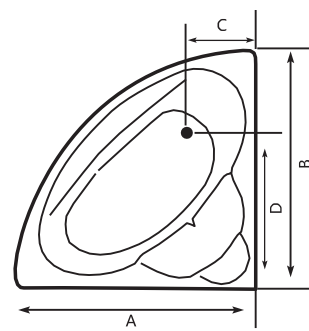

sahla right

sahla left

LEENA

LEENA Acrylic Bathtub

Size (cm)	A	B	C	D	Height
130 x 130cm	130	130	27	107	40

ROYAL

ROYAL Acrylic Bathtub

Size (cm)	A	B	C	D	Height
130 x 130cm	130	130	32	93.5	43.5
140 x 140cm	140	140	32	102	45

SUN Acrylic Bathtub

Size (cm)	A	B	C	D	Height
140 x 140cm	140	140	34	102	43

SWASAN Acrylic Bathtub

Size (cm)	A	B	C	D	Height
144x 144cm	144	144	72.5	74	50

ROLA

SANI

ROLA Acrylic Bathtub

Size (cm)	A	B	C	D	Height
142x 142cm	142	142	29	109	41

SANI Acrylic Bathtub

Size (cm)	A	B	C	D	Height
150x 150cm	150	150	88	88	42

LAMIA

LAMIA Acrylic Bathtub

Size (cm)	A	B	C	D	Height
152x152cm	152	152	87	100	40.5

DALIA

DALIA Acrylic Bathtub

Size (cm)	A	B	C	D	Height
160 x 160cm	160	160	37	120	45
165 x 165cm	165	165	39.5	124	45

ST-105

ST-105 Acrylic Shower tray

Size (cm)	A	B	C	D	Height
90 x 90cm	90	90	18	18	21

ST-125

ST-125 Acrylic Shower tray

Size (cm)	A	B	C	D	Height
90 x 90cm	90	90	17	73	12

ST-110

ST-110 Acrylic Shower tray