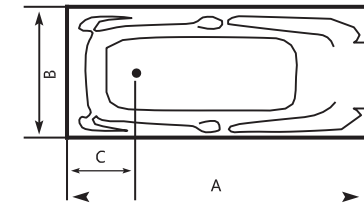

RELAX

RELAX Acrylic Bathtub

Size (cm)	A	B	C	Height
120 x 80cm	120	80	32	34
140 x 80cm	140	80	32	34
160 x 80cm	160	80	32	34
170 x 80cm	170	80	32	34

SARA

SARA Acrylic Bathtub

Size (cm)	A	B	C	Height
170 x 80cm	170	80	28	41

LULU

LULU Acrylic Bathtub

Size (cm)	A	B	C	Height
170 x 80cm	170	80	28	42

NEON

NEON Acrylic Bathtub

Size (cm)	A	B	C	Height
170 x 80cm	170	80	28	41.5

DIANA

DIANA Acrylic Bathtub