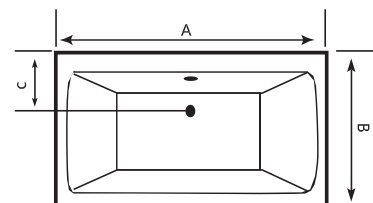

NEON FREESTAND Acrylic Bathtub

Size (cm)	A	B	C	D	E	F	G	Height
170 x 80cm	170	80	28	170	57	41.5	131	57