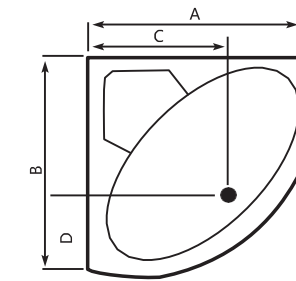

ADINA FREESTAND

Size (cm)	A	B	C	D	E	F	G	Height
175 x 75cm	175	75	36	175	57	38	132	57

CORAL

CORAL Acrylic Bathtub

Size (cm)	A	B	C	Height
154 Dia	154	47	47	42

VENUS

VENUS Acrylic Bathtub

Size (cm)	A	B	C	D	Height
111 x 111cm	111	111	62	72.5	39