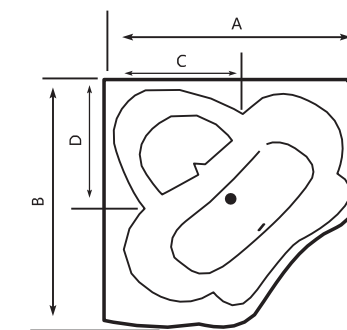

Size (cm)	A	B	C	D	Height
144x 144cm	144	144	72.5	74	50