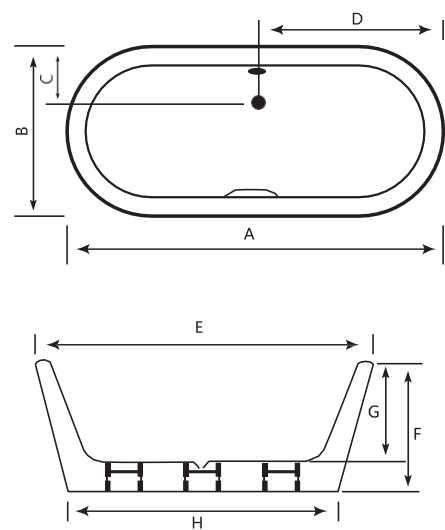

Size (cm)	A	B	C	Height
200 x 100cm	200	100	30.5	44.5
190 x 100cm	190	100	30.5	44.5
170 x 100cm	170	100	30.5	44.5
190x90cm	190	90	30.5	44.5

CROWN

CROWN Acrylic Bathtub

Size (cm)	A	B	C	Height
200 x 100cm	200	100	50	44.5

ALANA

ALANA Acrylic Bathtub

Size (cm)	A	B	C	Height
200 x 100cm	200	100	53	49
200 x 120cm	200	120	53	49

LORD

LORD Acrylic Bathtub

Size (cm)	A	B	C	D	Height
200 x 120cm	200	120	59	99	43

ROMEO

ROMEO Acrylic Bathtub

Size (cm)	A	B	C	Height
200 x 120cm	200	120	40.5	48

AVEO FREESTAND

AVEO FREESTAND Acrylic Bathtub

Size (cm)	A	B	C	D	E	F	G	H	Height
190 x 90cm	190	90	43.5	95	190	61	43.5	160	61

NEXA FREESTAND

NEXA FREESTAND Acrylic Bathtub