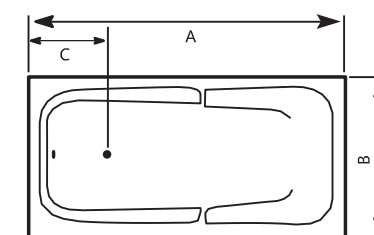

AQUA

AQUA Acrylic Bathtub

Size (cm)	A	B	C	Height
160 x 75cm	160	75	25	42
170 x 75cm	170	75	25.5	42.5

MATRIX

MATRIX Matrix Acrylic Bathtub

Size (cm)	A	B	C	Height
170 x 75cm	170	75	43.5	41.5

ADINA

ADINA Acrylic Bathtub

Size (cm)	A	B	C	Height
175 x 75cm	175	75	36	39.5

SALMA

SALMA Acrylic Bathtub

Size (cm)	A	B	C	Height
175 x 75cm	175	75	24.5	39

ALCO

ALCO Acrylic Bathtub

Size (cm)	A	B	C	Height
140 x 70cm	140	70	18	37.5
160 x 70cm	160	70	26	41
170 x 80cm	170	80	28	38.5

RELAX

RELAX Acrylic Bathtub

Size (cm)	A	B	C	Height
120 x 80cm	120	80	32	34
140 x 80cm	140	80	32	34
160 x 80cm	160	80	32	34
170 x 80cm	170	80	32	34

SARA

SARA Acrylic Bathtub

Size (cm)	A	B	C	Height
170 x 80cm	170	80	28	41