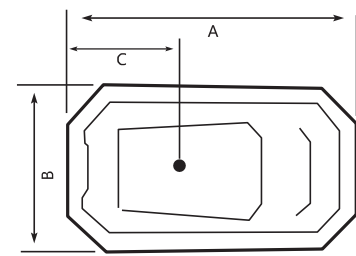

JULIET Acrylic Bathtub

Size (cm)	A	B	C	Height
185 x 100cm	185	100	34.5	41.5

MARINA

MARINA Acrylic Bathtub

Size (cm)	A	B	C	Height
182 x 92cm	182	92	21	46

BABY BATH

BABY BATH Acrylic Bathtub

Size (cm)	A	B	C	Height
120 x 70cm	120	70	28	37

AREEJ

AREEJ Acrylic Bathtub

Size (cm)	A	B	C	Height
150 x 70cm	150	70	29	36
170 x 70cm	170	70	29	38

NOVA Acrylic Bathtub

Size (cm)	A	B	C	Height
169 x 75cm	169	75	29	39
150 x 80cm	150	80	28	39

NOVA

ONDA

ONDA Acrylic Bathtub

Size (cm)	A	B	C	Height
170 x 80cm	170	80	21	40

OSMA

OSMA Acrylic Bathtub

Size (cm)	A	B	C	Height
178 x 82cm	178	82	34	41

KING Acrylic Bathtub

Size (cm)	A	B	C	Height
180 x 100cm	180	100	88.5	41

JEWEL

JEWEL Acrylic Bathtub

Size (cm)	A	B	C	Height
200 x 100cm	200	100	30.5	44.5
190 x 100cm	190	100	30.5	44.5
170 x 100cm	170	100	30.5	44.5
190x90cm	190	90	30.5	44.5

CROWN

CROWN Acrylic Bathtub

Size (cm)	A	B	C	Height
200 x 100cm	200	100	50	44.5