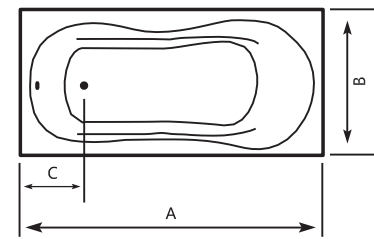

Size (cm)	A	B	C	Height
160 x 70cm	160	70	24	39.5
180 x 80cm	180	80	24	39.5

FAZA

FAZA Acrylic Bathtub

Size (cm)	A	B	C	Height
179 x 80cm	179	80	27	37
178 x 90cm	178	90	27	37

LARA

LARA Acrylic Bathtub

Size (cm)	A	B	C	Height
180 x 80cm	180	80	29	41

MONICA Acrylic Bathtub

Size (cm)	A	B	C	Height
180 x 99cm	180	99	24	45.5
189 x 104cm	189	104	28	45.5

SHELL Acrylic Bathtub

Size (cm)	A	B	C	Height
170 x 90cm	170	90	36	43

AVEO

AVEO Acrylic Bathtub

Size (cm)	A	B	C	Height
190 x 90cm	190	90	95	43

JULIET Acrylic Bathtub

Size (cm)	A	B	C	Height
185 x 100cm	185	100	34.5	41.5

MARINA

MARINA Acrylic Bathtub

Size (cm)	A	B	C	Height
182 x 92cm	182	92	21	46

BABY BATH

BABY BATH Acrylic Bathtub

Size (cm)	A	B	C	Height
120 x 70cm	120	70	28	37