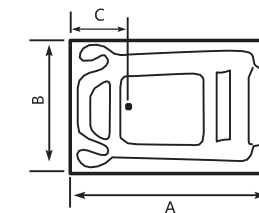

Size (cm)	A	B	C	Height
170 x 80cm	170	80	21	40

OSMA

OSMA Acrylic Bathtub

Size (cm)	A	B	C	Height
178 x 82cm	178	82	34	41

KING Acrylic Bathtub

Size (cm)	A	B	C	Height
180 x 100cm	180	100	88.5	41

JEWEL

JEWEL Acrylic Bathtub

Size (cm)	A	B	C	Height
200 x 100cm	200	100	30.5	44.5
190 x 100cm	190	100	30.5	44.5
170 x 100cm	170	100	30.5	44.5
190x90cm	190	90	30.5	44.5

CROWN

CROWN Acrylic Bathtub

Size (cm)	A	B	C	Height
200 x 100cm	200	100	50	44.5

ALANA

ALANA Acrylic Bathtub

Size (cm)	A	B	C	Height
200 x 100cm	200	100	53	49
200 x 120cm	200	120	53	49

LORD

LORD Acrylic Bathtub

Size (cm)	A	B	C	D	Height
200 x 120cm	200	120	59	99	43

ROMEO

ROMEO Acrylic Bathtub