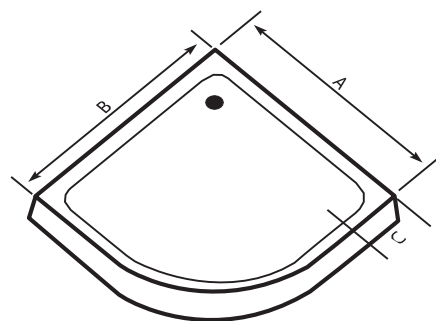

Size (cm)	A	B	C	Height
90 x 90cm	90	90	17	21

ST-108

ST-108 Acrylic Shower tray

Size (cm)	A	B	C	Height
75 x 75cm	75	75	14	9.5
90 x 90cm	90	90	18.5	9.5
100 x 100cm	100	100	18.5	8.5

CRP-104

CRP-104 Acrylic Shower tray panel

Size (cm)	A	B	C	Height
70 x 70cm	70	70	20	16
75 x 75cm	75	75	20	16
80 x 80cm	80	80	21	16

CRP-120

CRP-120 Acrylic Shower tray panel

Size (cm)	A	B	C	D	Height
90 x 90cm	90	90	16	73	14

SQP-114

SQP-114 Acrylic Shower tray panel

Size (cm)	A	B	C	Height
70 x 70cm	70	70	16.5	16
80 x 80cm	80	80	20	16

SQP-112

SQP-112 Acrylic Shower tray panel

Size (cm)	A	B	C	Height
75 x 75cm	75	75	15.5	17
90 x 90cm	90	90	20	17.5

CRPL-150

CRPL-150 Acrylic Shower tray panel

Size (cm)	A	B	C	Height
80 x 80cm	80	80	15	9
90 x 90cm	90	90	15	9

ST-101

ST-101 Acrylic Shower tray

Size (cm)	A	B	C	Height
70 x 70cm	70	70	20	12
75 x 75cm	75	75	20	12
80 x 80cm	80	80	20	12

SQPL-175

SQPL-157 Acrylic Shower tray panel