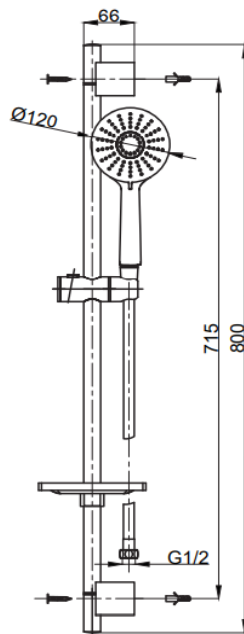

PRODUCT DESCRIPTION: ABS 3 Spray Hand Shower with SS Slide Rail, with flexible hose.

Product Ref Code :	VTA 15782038
Material :	Slide Rail Stainless Steel
Material :	Hand Shower ABS
Finish :	Gold
Mounting Type :	Wall Mounted
Flow Rate :	Between 7.5-8.5ltr per minute

DIMENSIONAL DRAWING :