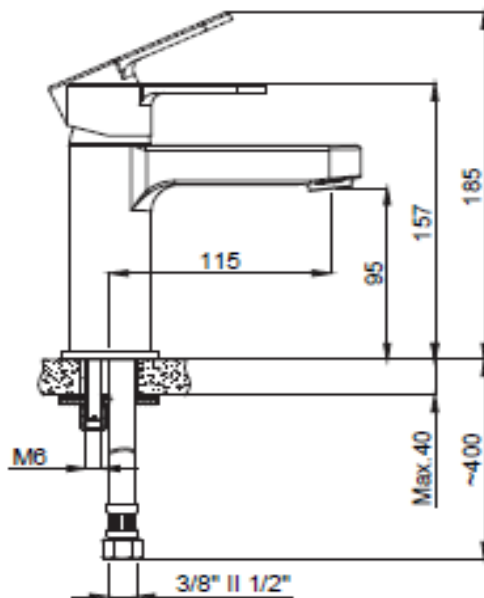

DIMENSIONAL DRAWING :