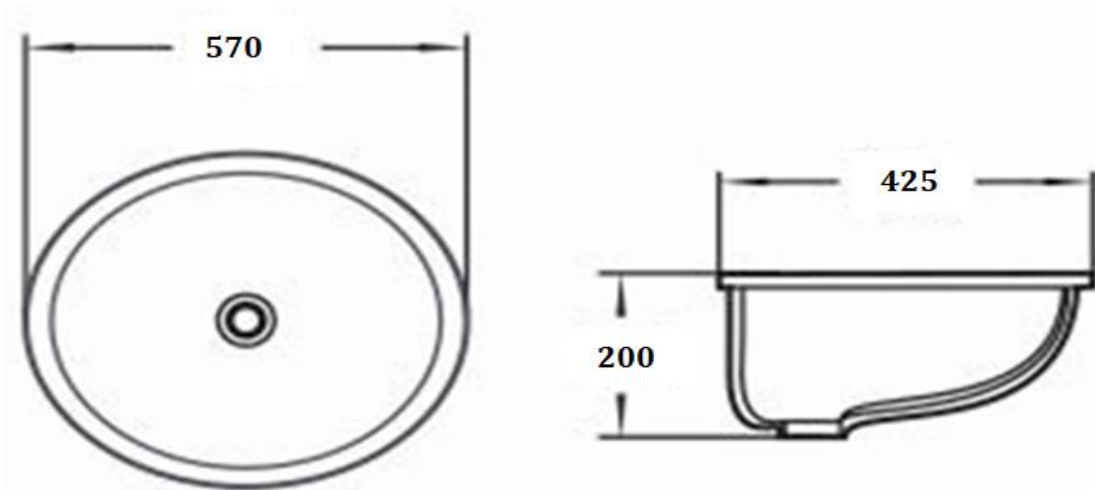

PRODUCT DESCRIPTION: Undercounter Wash Basin.

Product Ref Code	: VCP 540/22'
Product Size (mm)	: 570*425*200
Material	: Ceramic
Mounting Type	: Under Counter
Finish	: White Glossy

DIMENSIONAL DRAWING

Verde UAE: Tel 02 559 8662 / P.O. Box 45557 Abu Dhabi
Website: www.verdeuae.com / Email: info@verdeuae.com